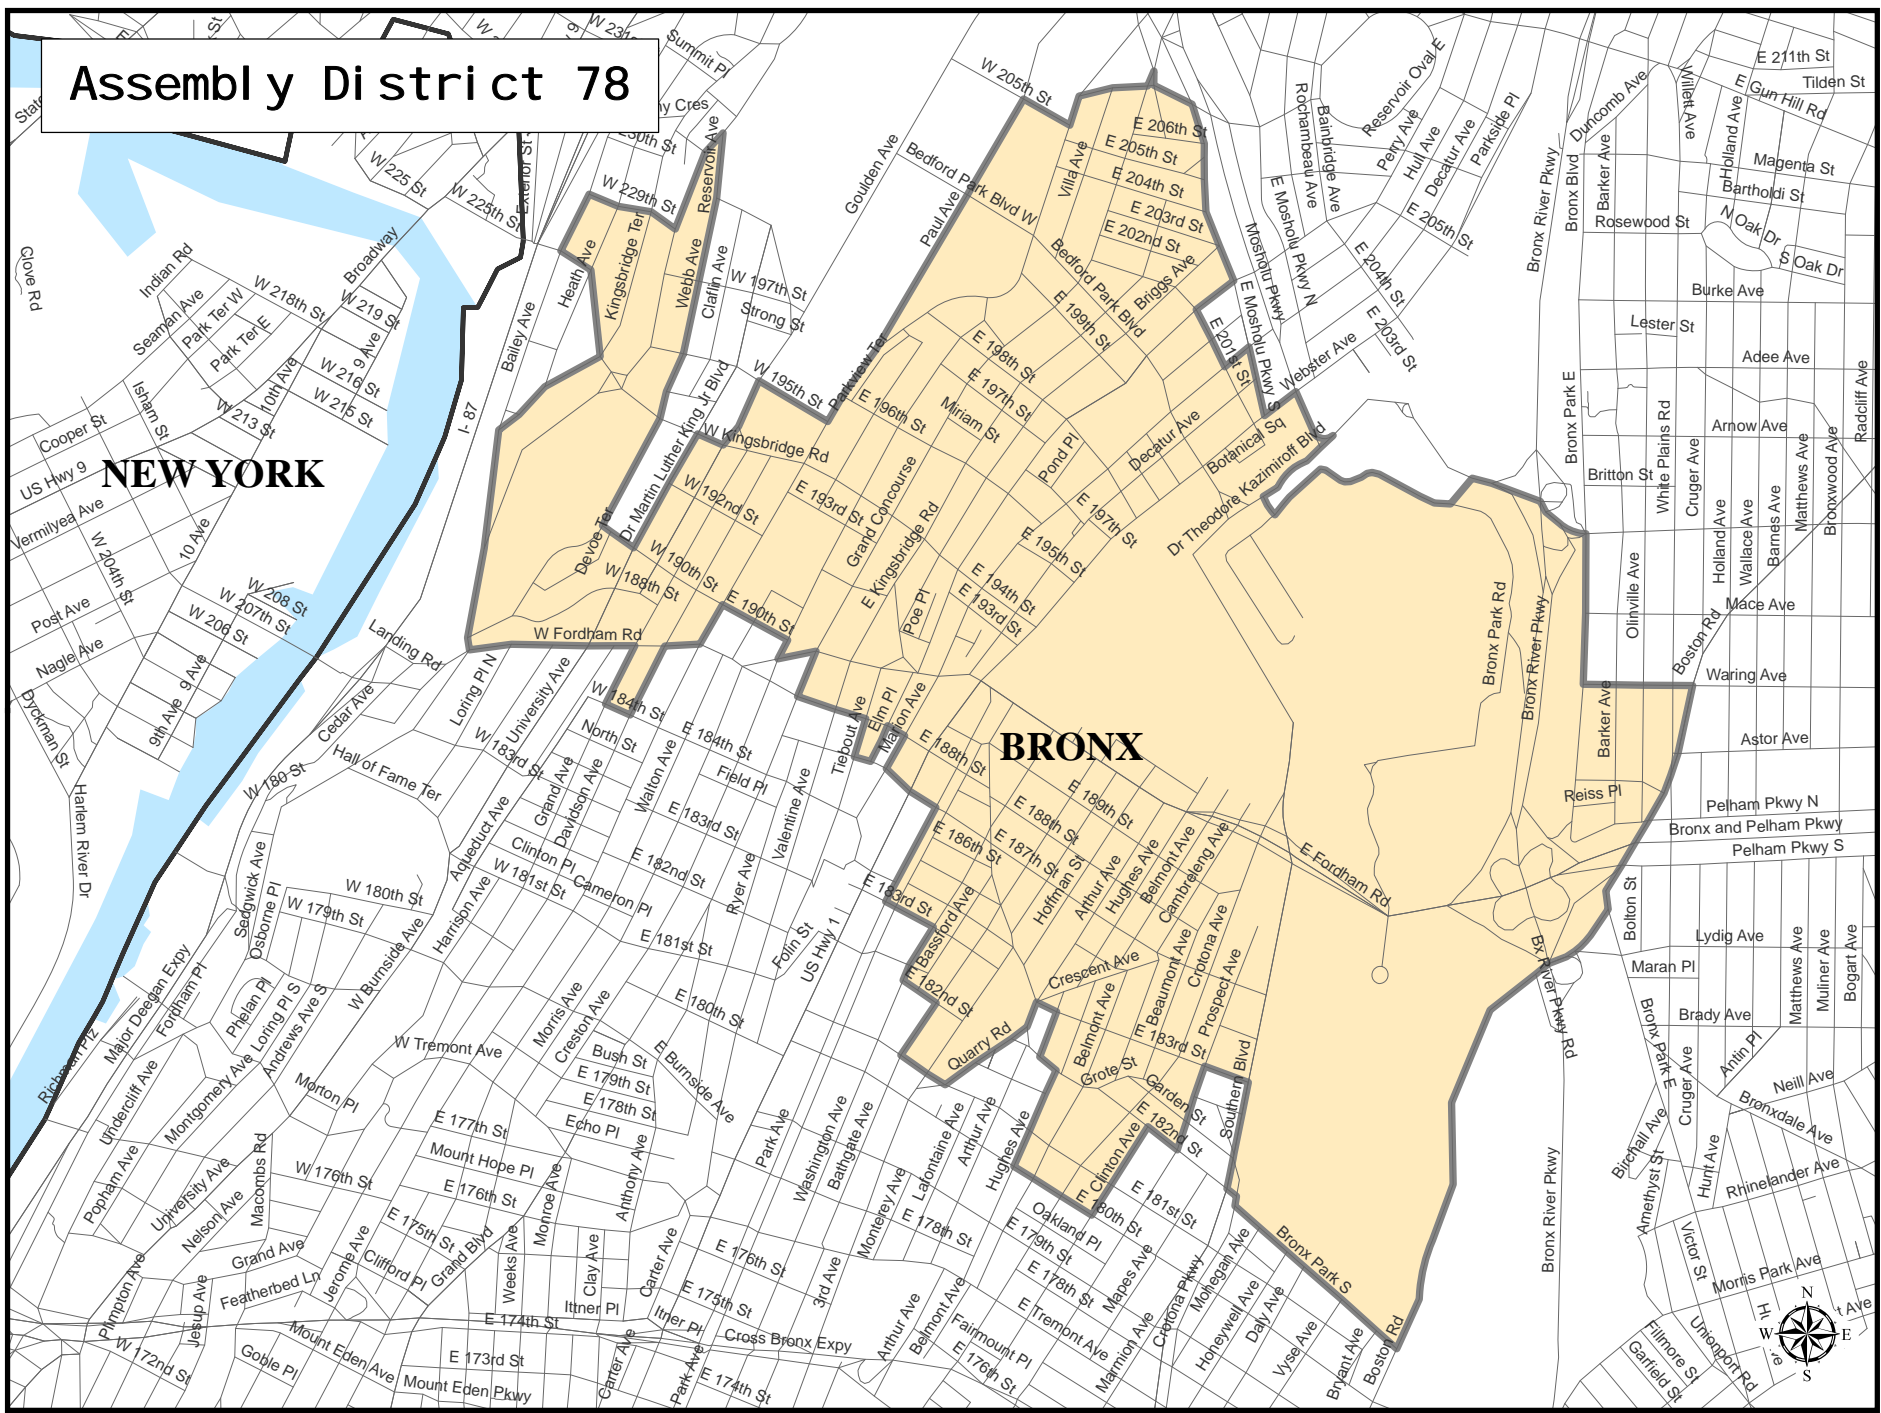

Assembly District 78

NEW YORK

BRONX

Assembly District 78

Adjusted Total Population : 126,413
Deviation : -2,676
Deviation Percentage : -2.07

	NH White	NH Black	Hispanic	NH Asian	NH Amlnd	NH Hwn	NH Multi	NH Other	Unknown
Total	11,561	23,348	84,078	5,125	245	47	1,260	747	2
% of Total	9.15	18.47	66.51	4.05	0.19	0.04	1.00	0.59	0.00
Total 18+	10,092	17,258	58,305	4,096	156	34	946	502	2
% of 18+	11.04	18.88	63.80	4.48	0.17	0.04	1.04	0.55	0.00