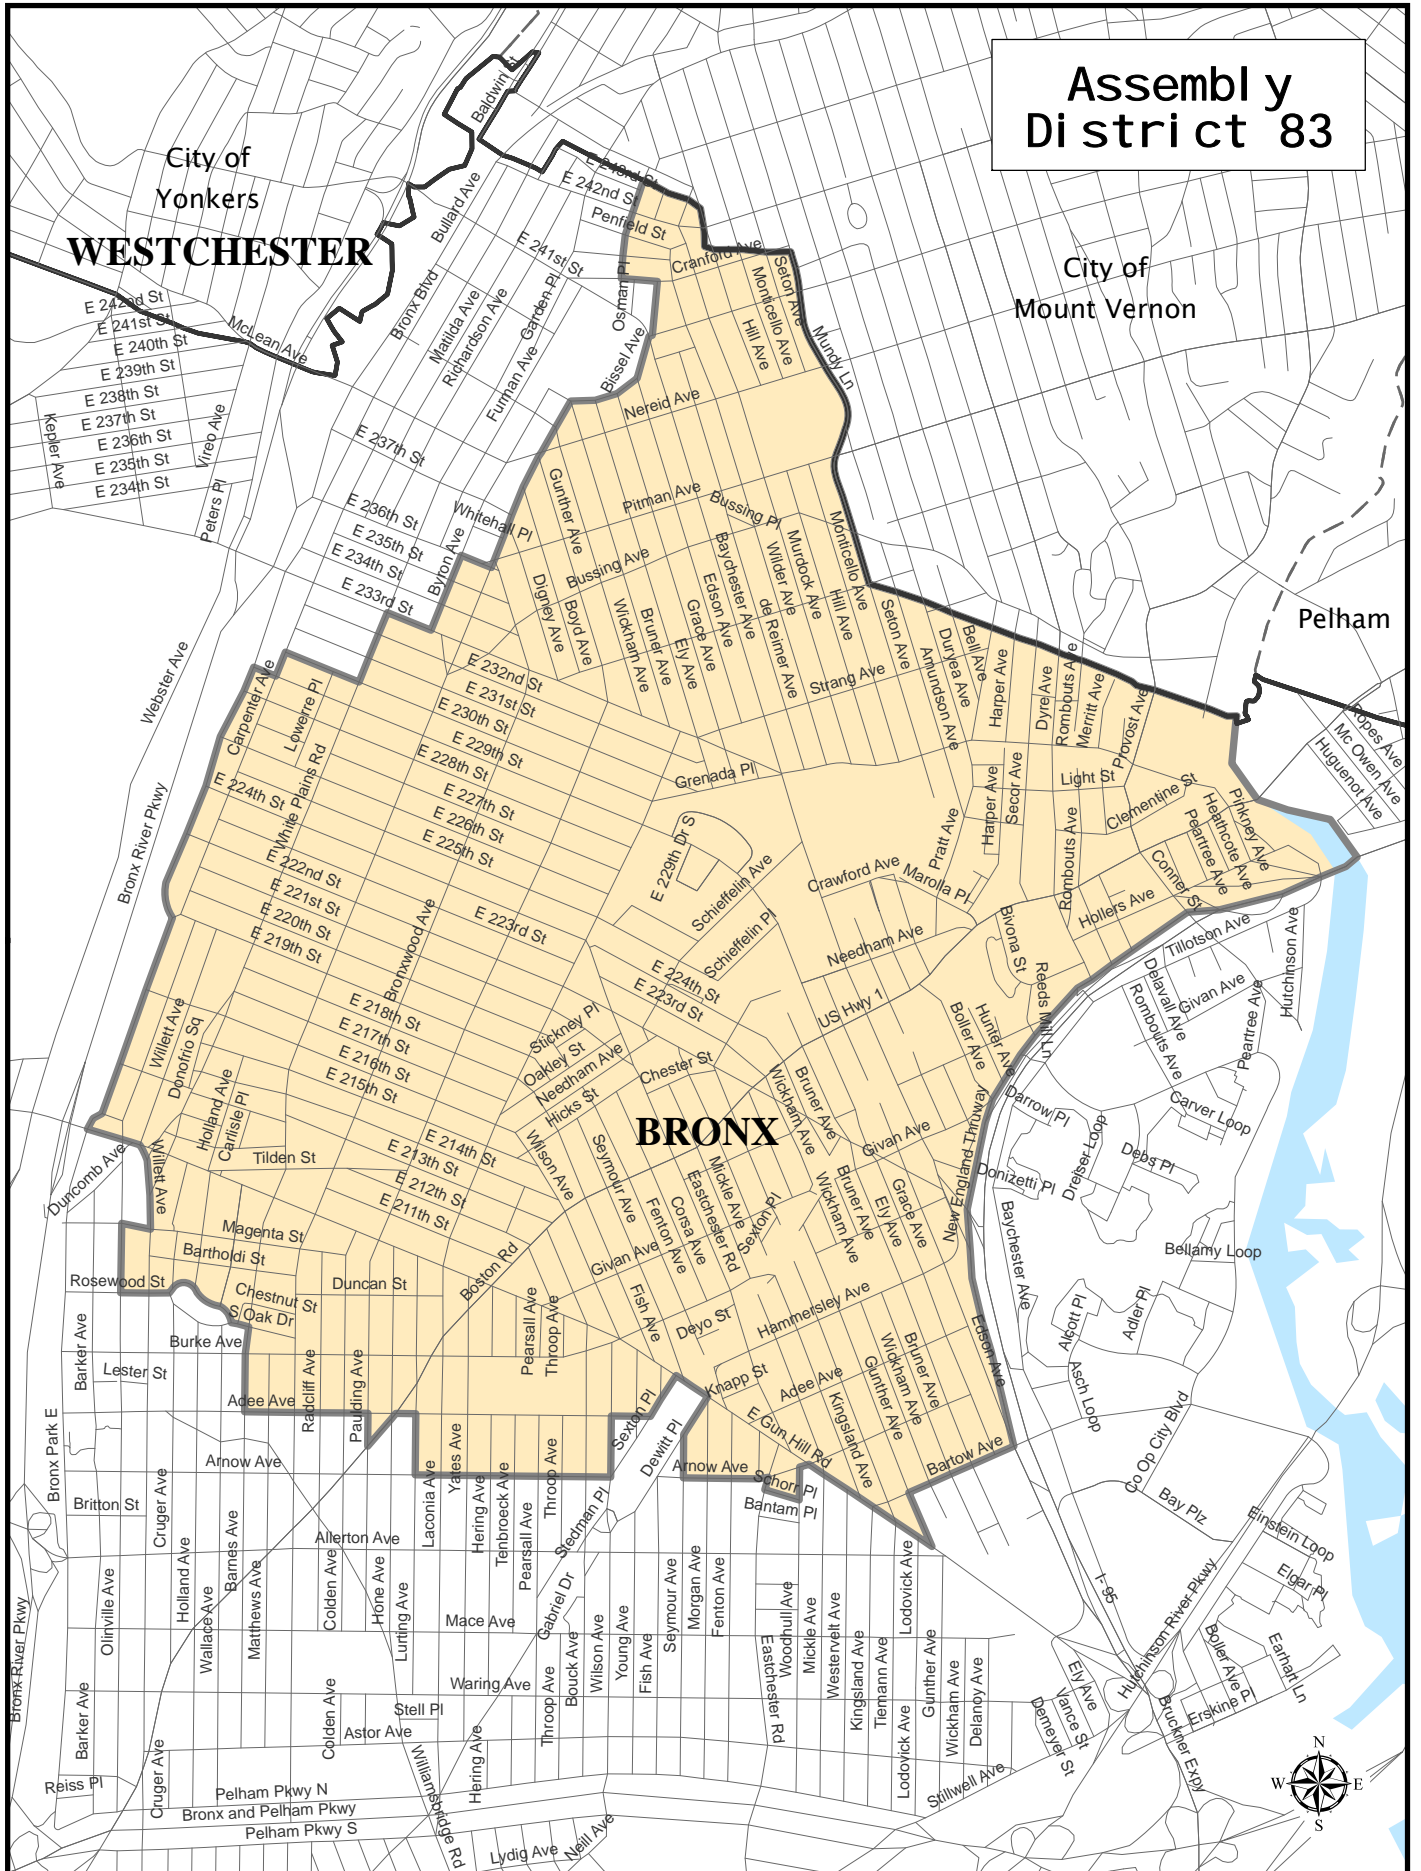

Assembly District 83

City of
Yonkers
WESTCHESTER

City of
Mount Vernon

Pelham

BRONX

Assembly District 83

Adjusted Total Population : 126,406
Deviation : -2,683
Deviation Percentage : -2.08

	NH White	NH Black	Hispanic	NH Asian	NH Amlnd	NH Hwn	NH Multi	NH Other	Unknown
Total	3,238	89,287	28,759	1,737	472	34	1,919	957	3
% of Total	2.56	70.64	22.75	1.37	0.37	0.03	1.52	0.76	0.00
Total 18+	2,888	66,837	19,510	1,376	335	25	1,451	675	3
% of 18+	3.10	71.79	20.96	1.48	0.36	0.03	1.56	0.73	0.00

Department Of Justice									
	NH White	NH Black	Hispanic	NH Asian	NH Amlnd	NH Hwn	NH Multi	NH Other	Unknown
Total	3,238	89,697	28,759	1,778	494	37	1,420	980	3
% of Total	2.56	70.96	22.75	1.41	0.39	0.03	1.12	0.78	0.00
Total 18+	2,888	67,096	19,510	1,408	349	28	1,125	693	3
% of 18+	3.10	72.07	20.96	1.51	0.37	0.03	1.21	0.74	0.00