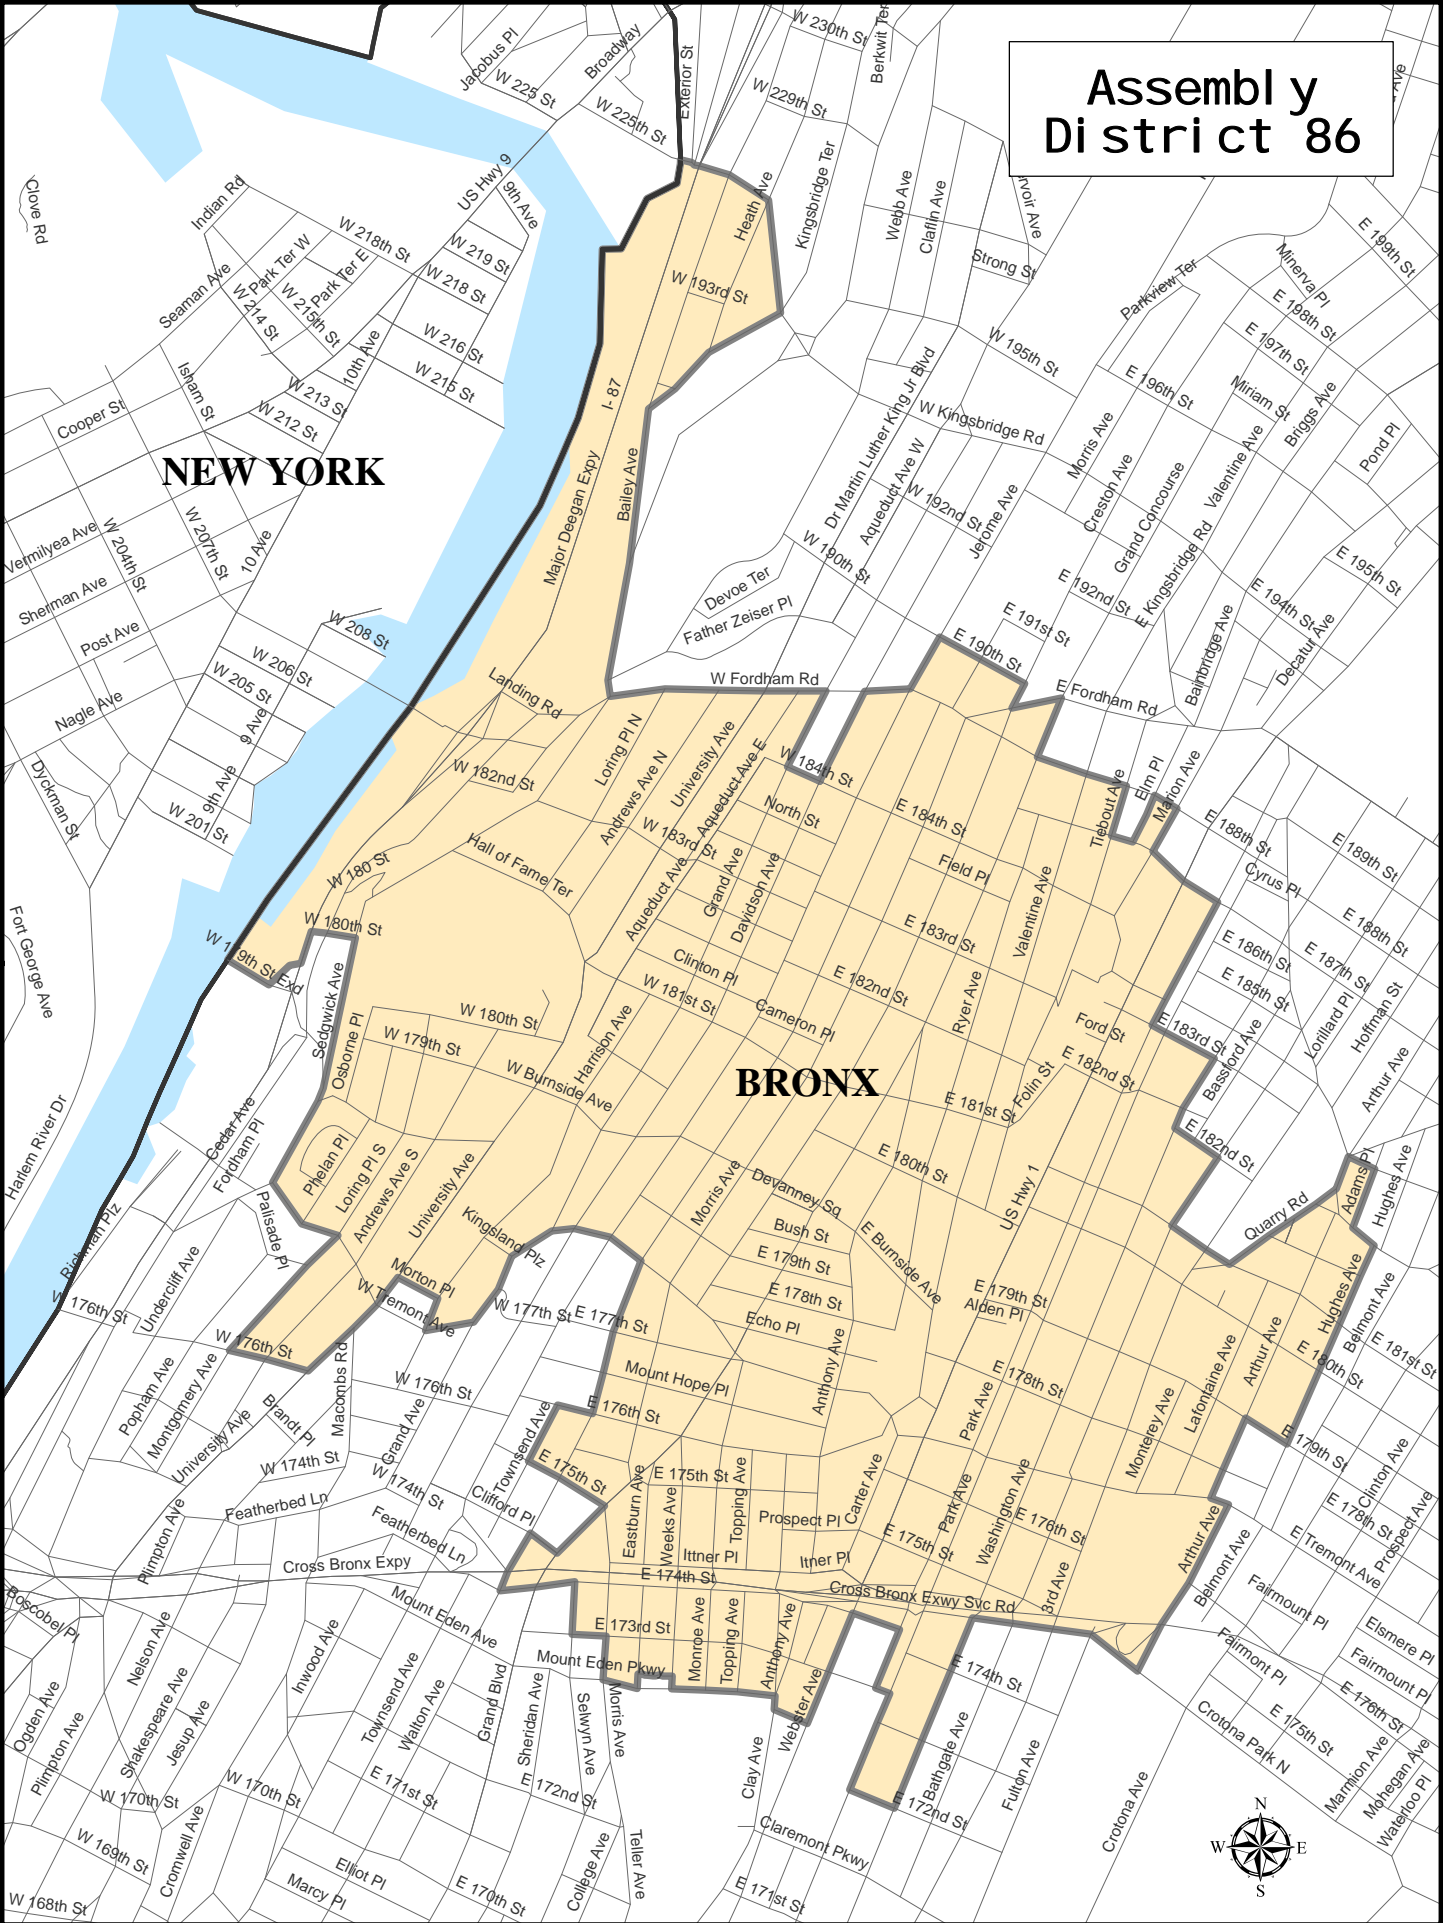

Assembly District 86

NEW YORK

BRONX

Assembly District 86

Adjusted Total Population : 126,426
Deviation : -2,663
Deviation Percentage : -2.06

	NH White	NH Black	Hispanic	NH Asian	NH Amlnd	NH Hwn	NH Multi	NH Other	Unknown
Total	1,931	31,595	88,581	2,218	304	38	1,096	660	3
% of Total	1.53	24.99	70.07	1.75	0.24	0.03	0.87	0.52	0.00
Total 18+	1,427	22,776	61,167	1,724	187	30	808	425	3
% of 18+	1.61	25.72	69.08	1.95	0.21	0.03	0.91	0.48	0.00