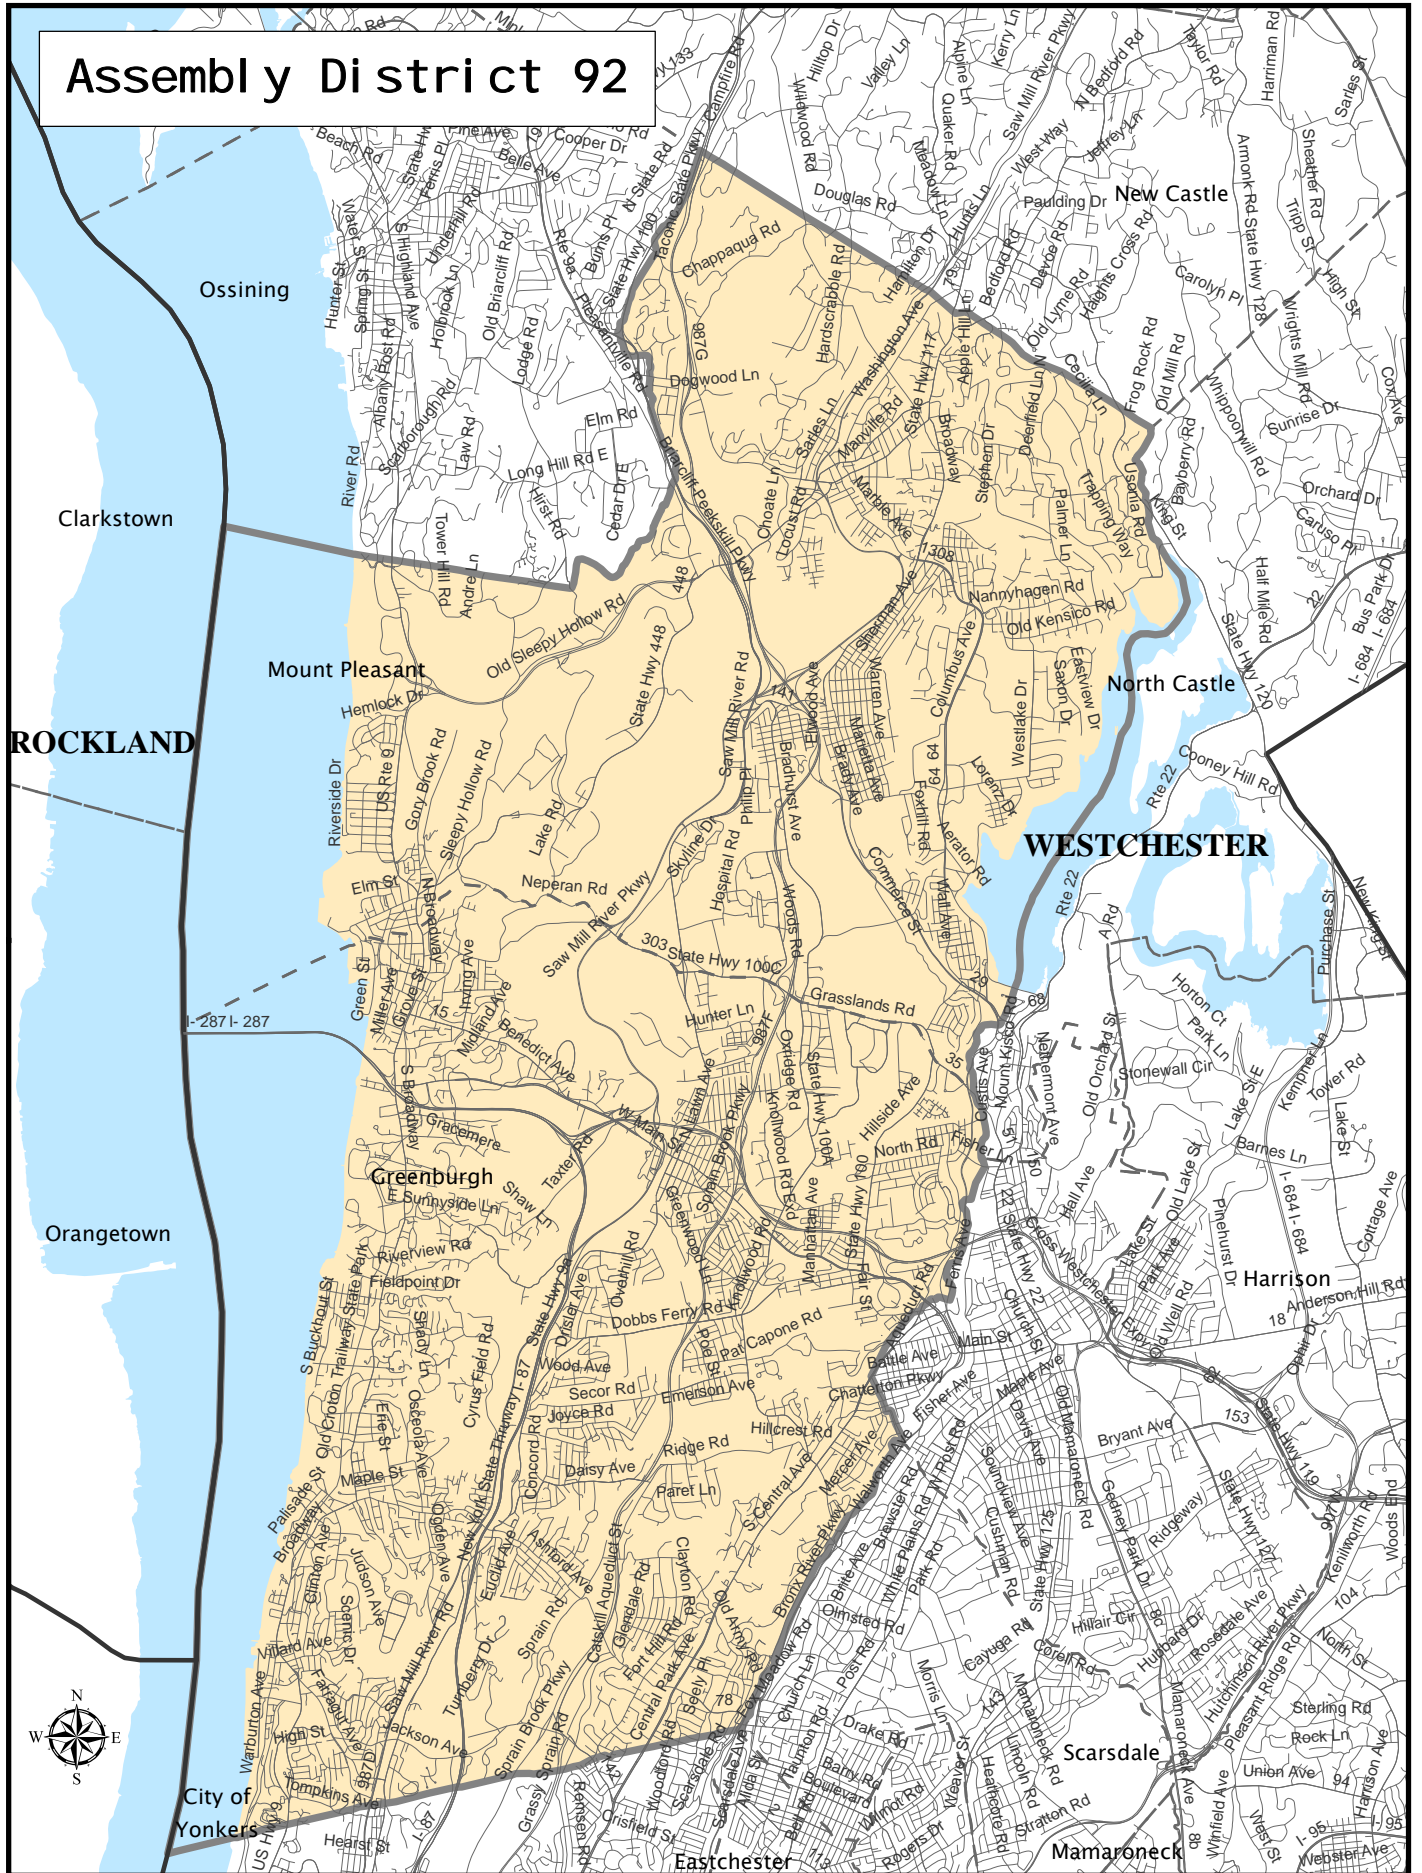

# Assembly District 92

Ossining

Clarkstown

Mount Pleasant

ROCKLAND

North Castle

WESTCHESTER

I-287 I-287

Greenburgh

Orangetown

Harrison

City of Yonkers

Eastchester

Scarsdale

Mamaroneck

**Assembly District 92**