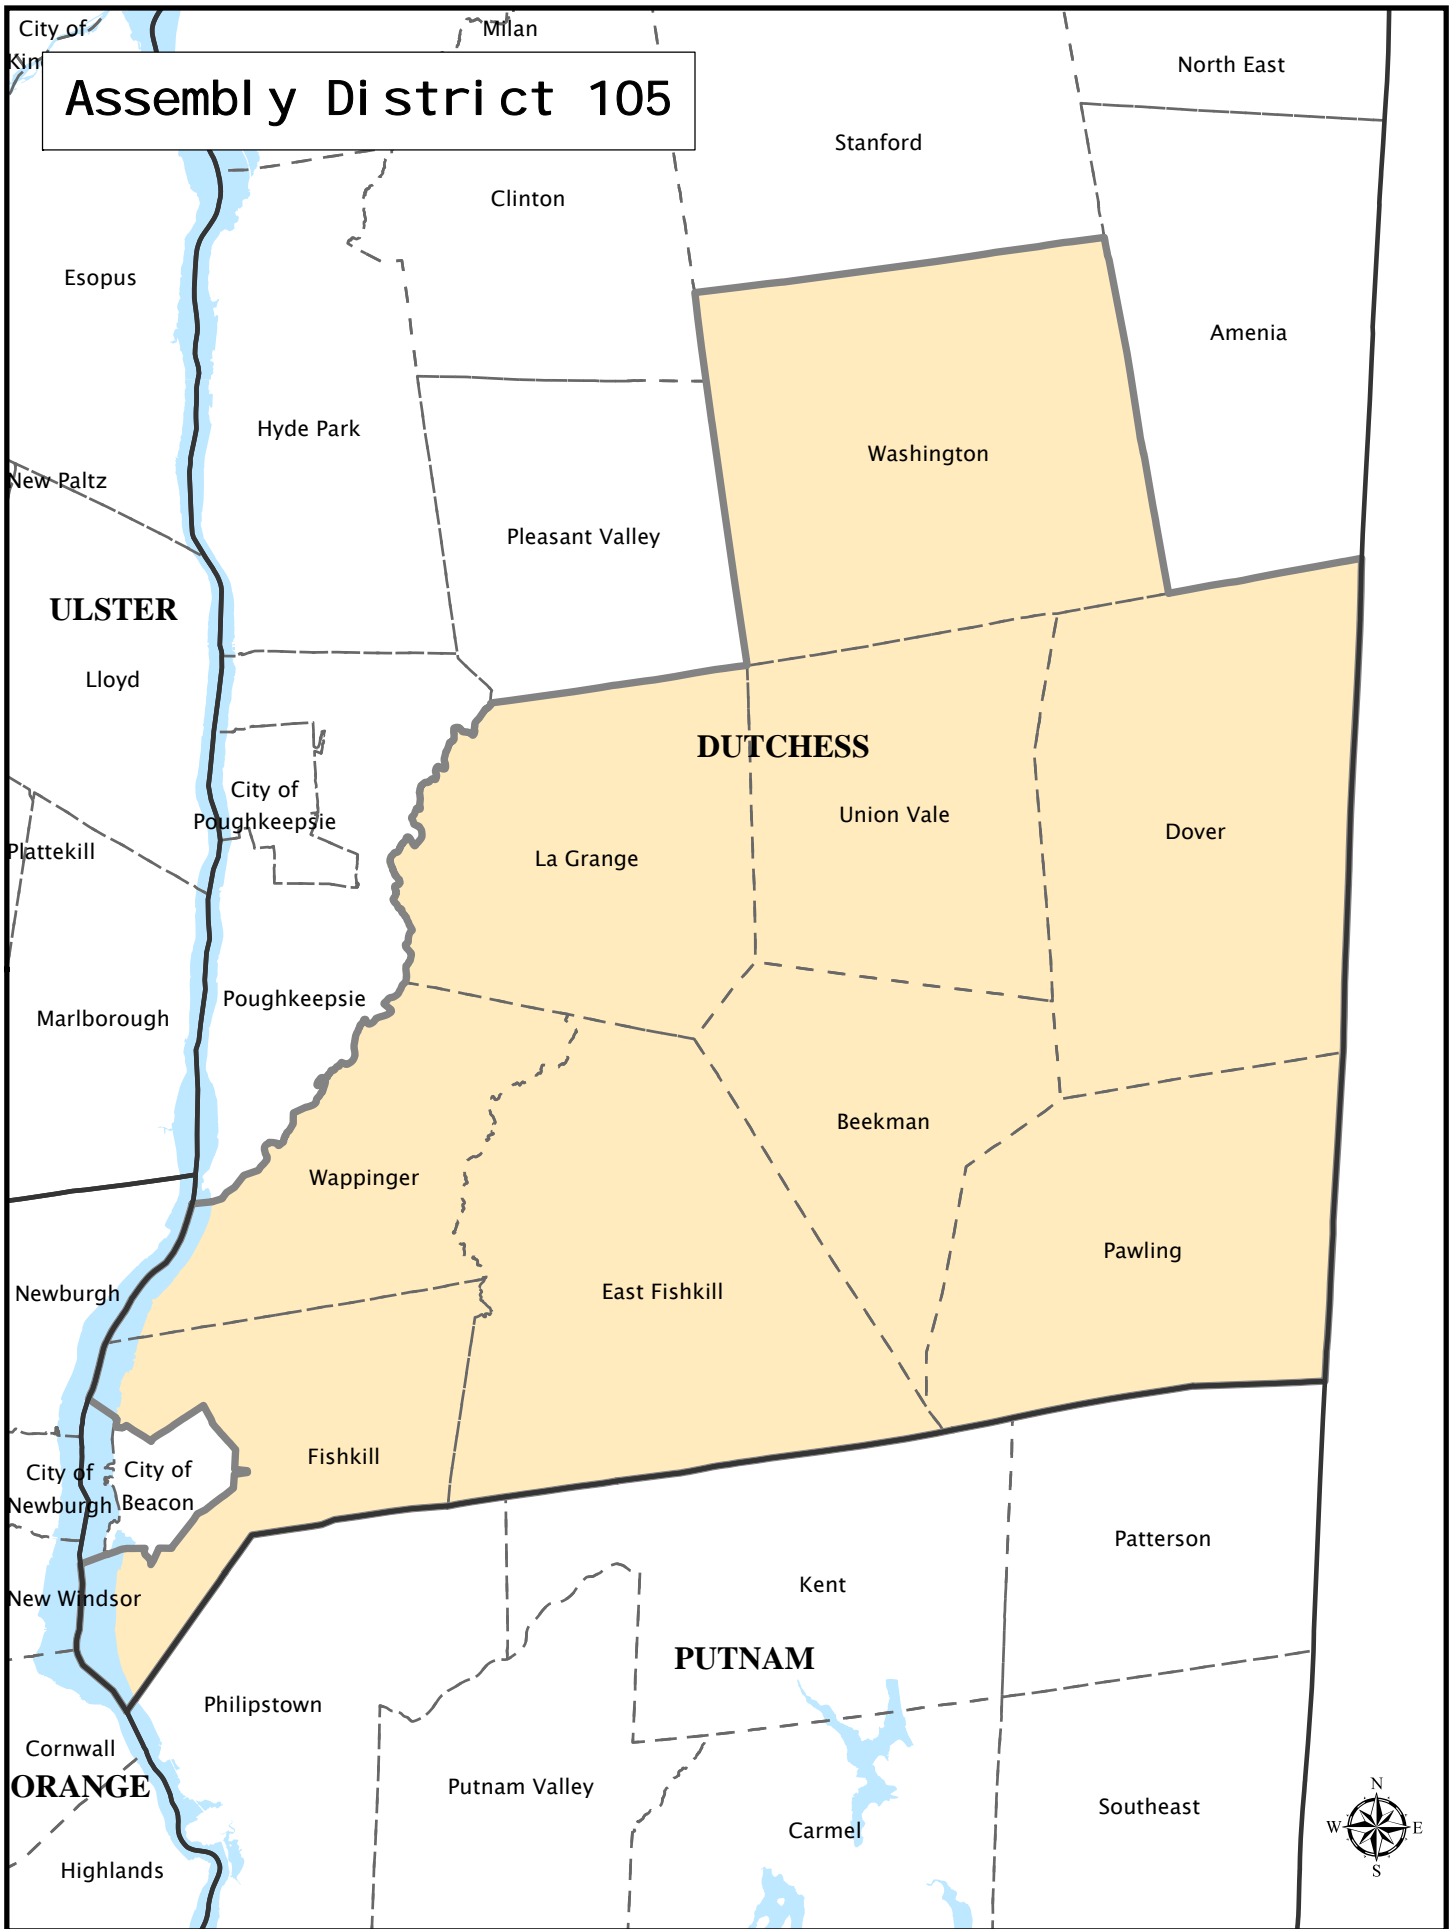

Assembly District 105

Assembly District 105

Adjusted Total Population : 132,147
Deviation : 3,058
Deviation Percentage : 2.37

	NH White	NH Black	Hispanic	NH Asian	NH Amlnd	NH Hwn	NH Multi	NH Other	Unknown
Total	105,848	5,708	12,647	5,658	189	31	1,830	268	-32
% of Total	80.10	4.32	9.57	4.28	0.14	0.02	1.38	0.20	-0.02
Total 18+	82,026	4,311	8,339	4,071	141	28	919	171	-32
% of 18+	82.05	4.31	8.34	4.07	0.14	0.03	0.92	0.17	-0.03

Department Of Justice									
	NH White	NH Black	Hispanic	NH Asian	NH Amlnd	NH Hwn	NH Multi	NH Other	Unknown
Total	105,848	6,299	12,647	6,114	496	60	372	343	-32
% of Total	80.10	4.77	9.57	4.63	0.38	0.05	0.28	0.26	-0.02
Total 18+	82,026	4,507	8,339	4,247	369	52	258	208	-32
% of 18+	82.05	4.51	8.34	4.25	0.37	0.05	0.26	0.21	-0.03