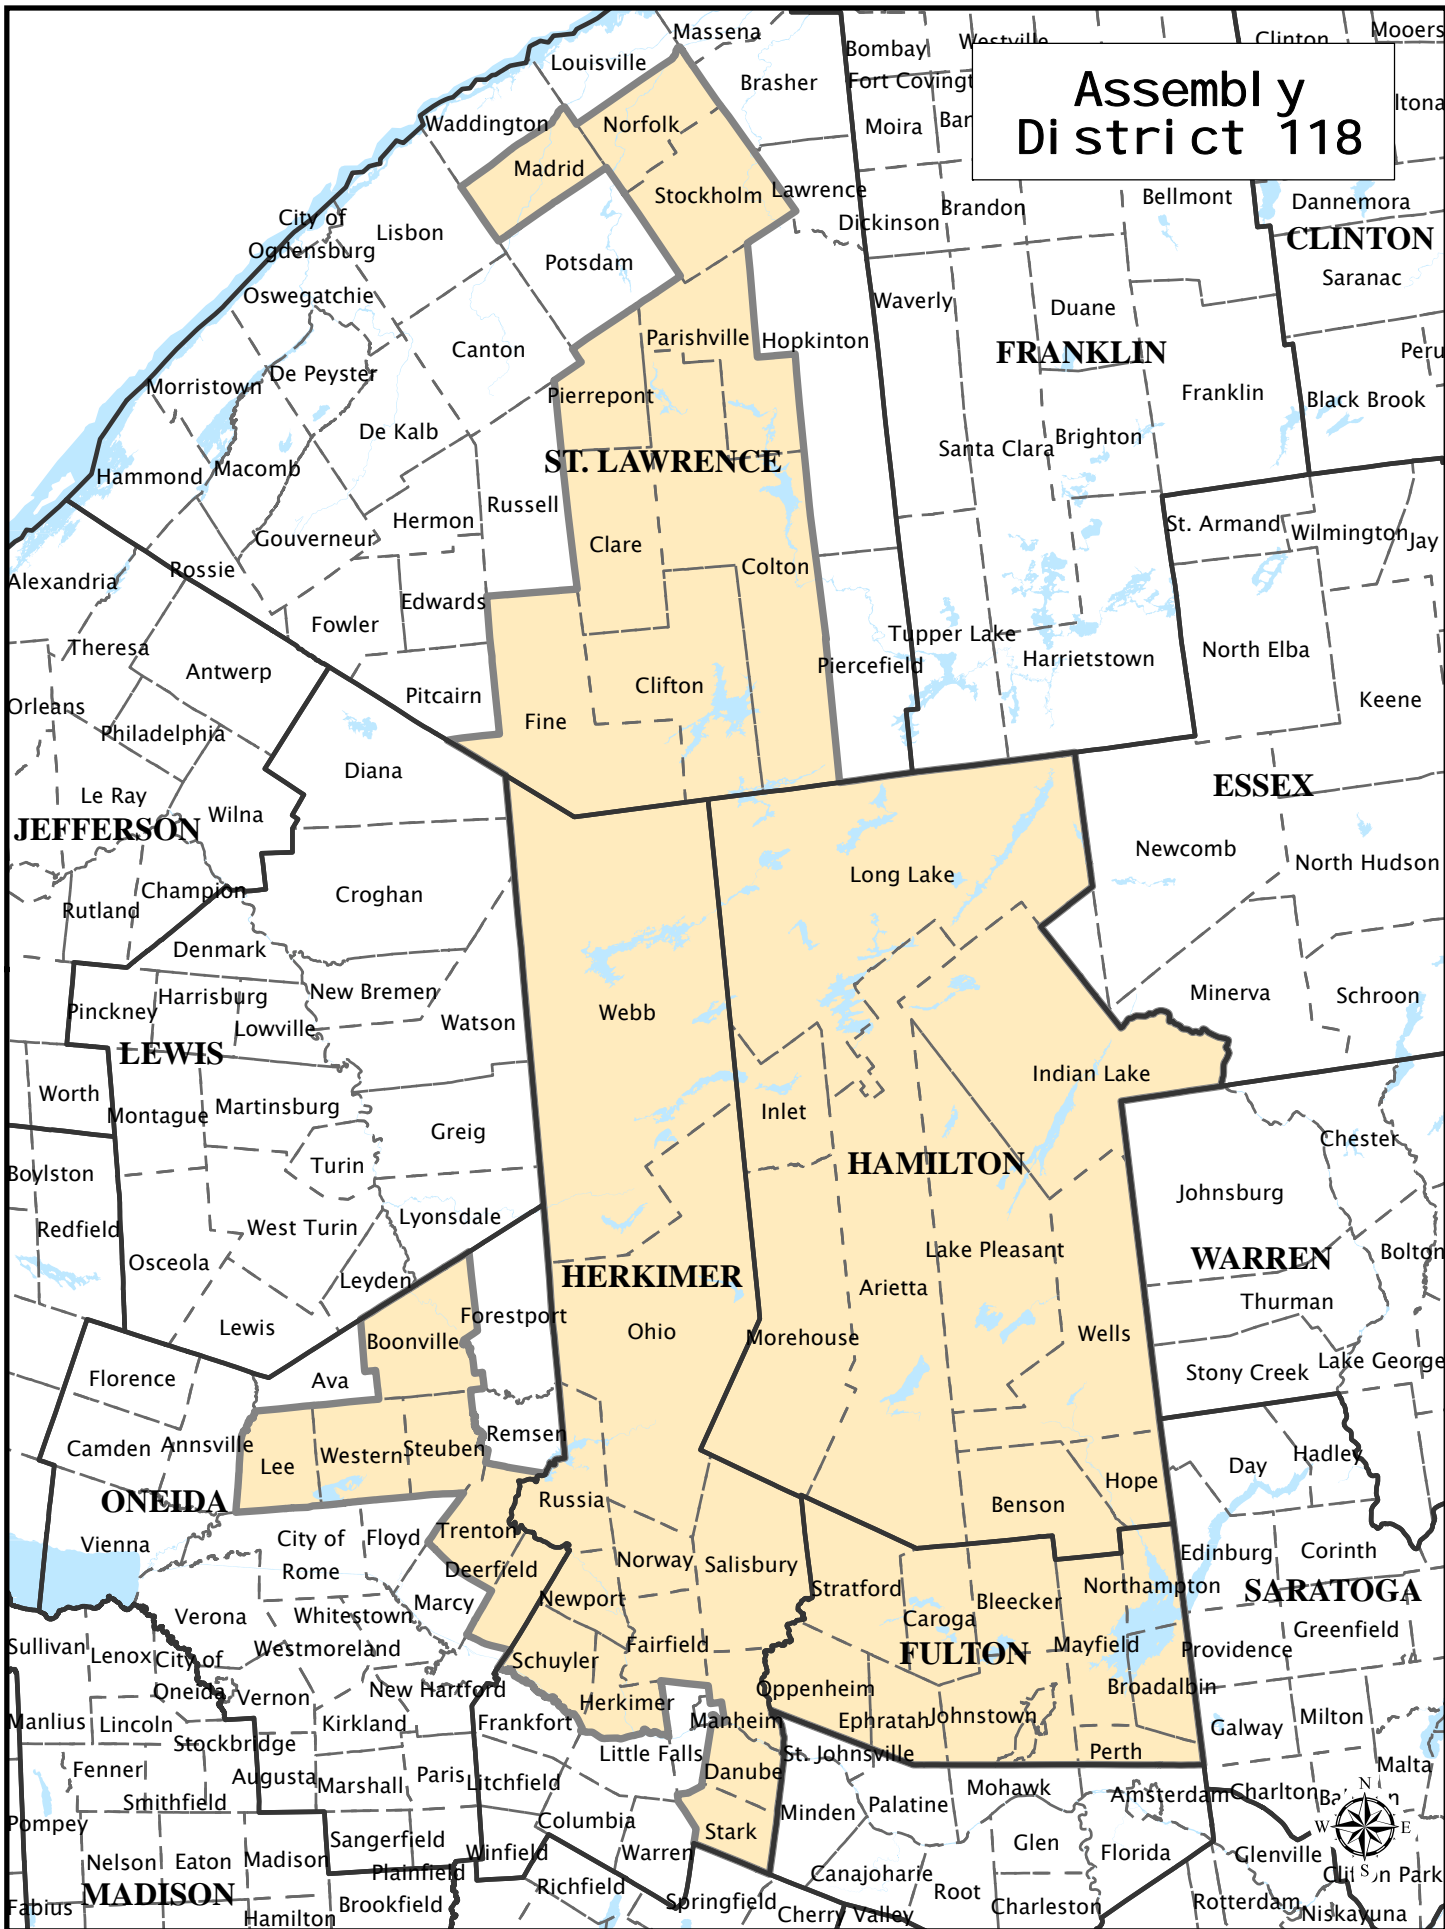

Assembly District 118

Assembly District 118

Adjusted Total Population : 132,398
Deviation : 3,309
Deviation Percentage : 2.56

	NH White	NH Black	Hispanic	NH Asian	NH Amlnd	NH Hwn	NH Multi	NH Other	Unknown
Total	126,358	1,360	2,141	730	322	30	1,361	93	3
% of Total	95.44	1.03	1.62	0.55	0.24	0.02	1.03	0.07	0.00
Total 18+	99,726	1,046	1,309	542	254	24	725	45	3
% of 18+	96.19	1.01	1.26	0.52	0.24	0.02	0.70	0.04	0.00

Department Of Justice									
	NH White	NH Black	Hispanic	NH Asian	NH Amlnd	NH Hwn	NH Multi	NH Other	Unknown
Total	126,358	1,858	2,141	899	823	59	115	142	3
% of Total	95.44	1.40	1.62	0.68	0.62	0.04	0.09	0.11	0.00
Total 18+	99,726	1,173	1,309	631	648	39	64	81	3
% of 18+	96.19	1.13	1.26	0.61	0.63	0.04	0.06	0.08	0.00