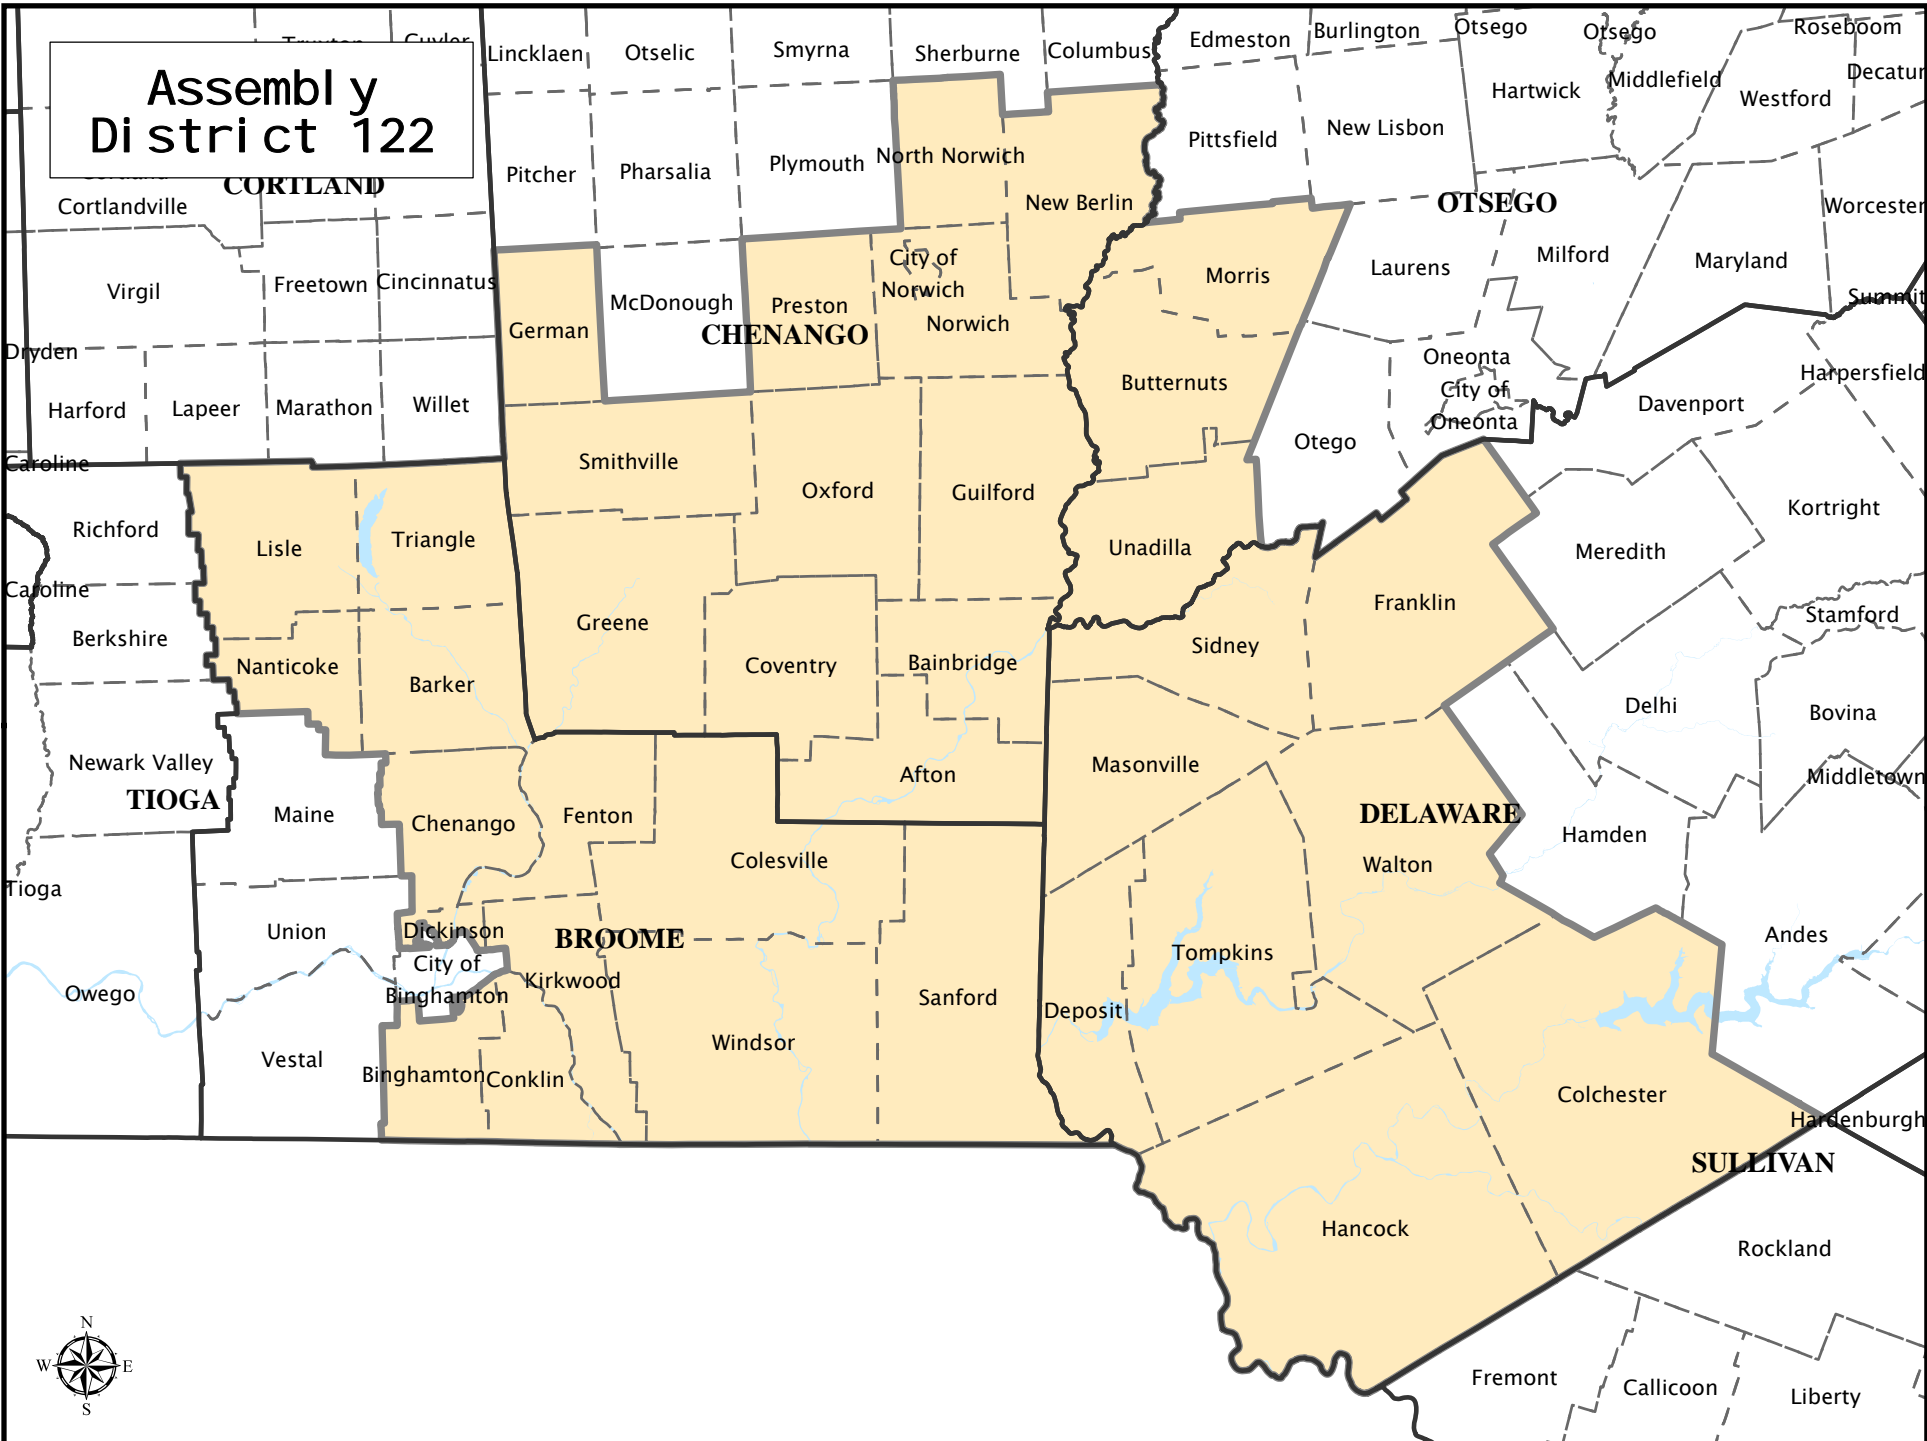

# Assembly District 122

**Assembly District 122**

**Adjusted Total Population :** 133,672  
**Deviation :** 4,583  
**Deviation Percentage :** 3.55

	NH White	NH Black	Hispanic	NH Asian	NH Amlnd	NH Hwn	NH Multi	NH Other	Unknown
<b>Total</b>	127,264	1,319	2,386	717	258	11	1,628	89	0
<b>% of Total</b>	95.21	0.99	1.78	0.54	0.19	0.01	1.22	0.07	0.00
<b>Total 18+</b>	100,055	949	1,474	562	217	9	834	50	0
<b>% of 18+</b>	96.07	0.91	1.42	0.54	0.21	0.01	0.80	0.05	0.00

<b>Department Of Justice</b>									
	NH White	NH Black	Hispanic	NH Asian	NH Amlnd	NH Hwn	NH Multi	NH Other	Unknown
<b>Total</b>	127,264	1,848	2,386	998	872	40	143	121	0
<b>% of Total</b>	95.21	1.38	1.78	0.75	0.65	0.03	0.11	0.09	0.00
<b>Total 18+</b>	100,055	1,080	1,474	680	683	27	78	73	0
<b>% of 18+</b>	96.07	1.04	1.42	0.65	0.66	0.03	0.07	0.07	0.00

**NOTE:** For a description of field names and Department of Justice definitions, please refer to the documentation above the district listing.