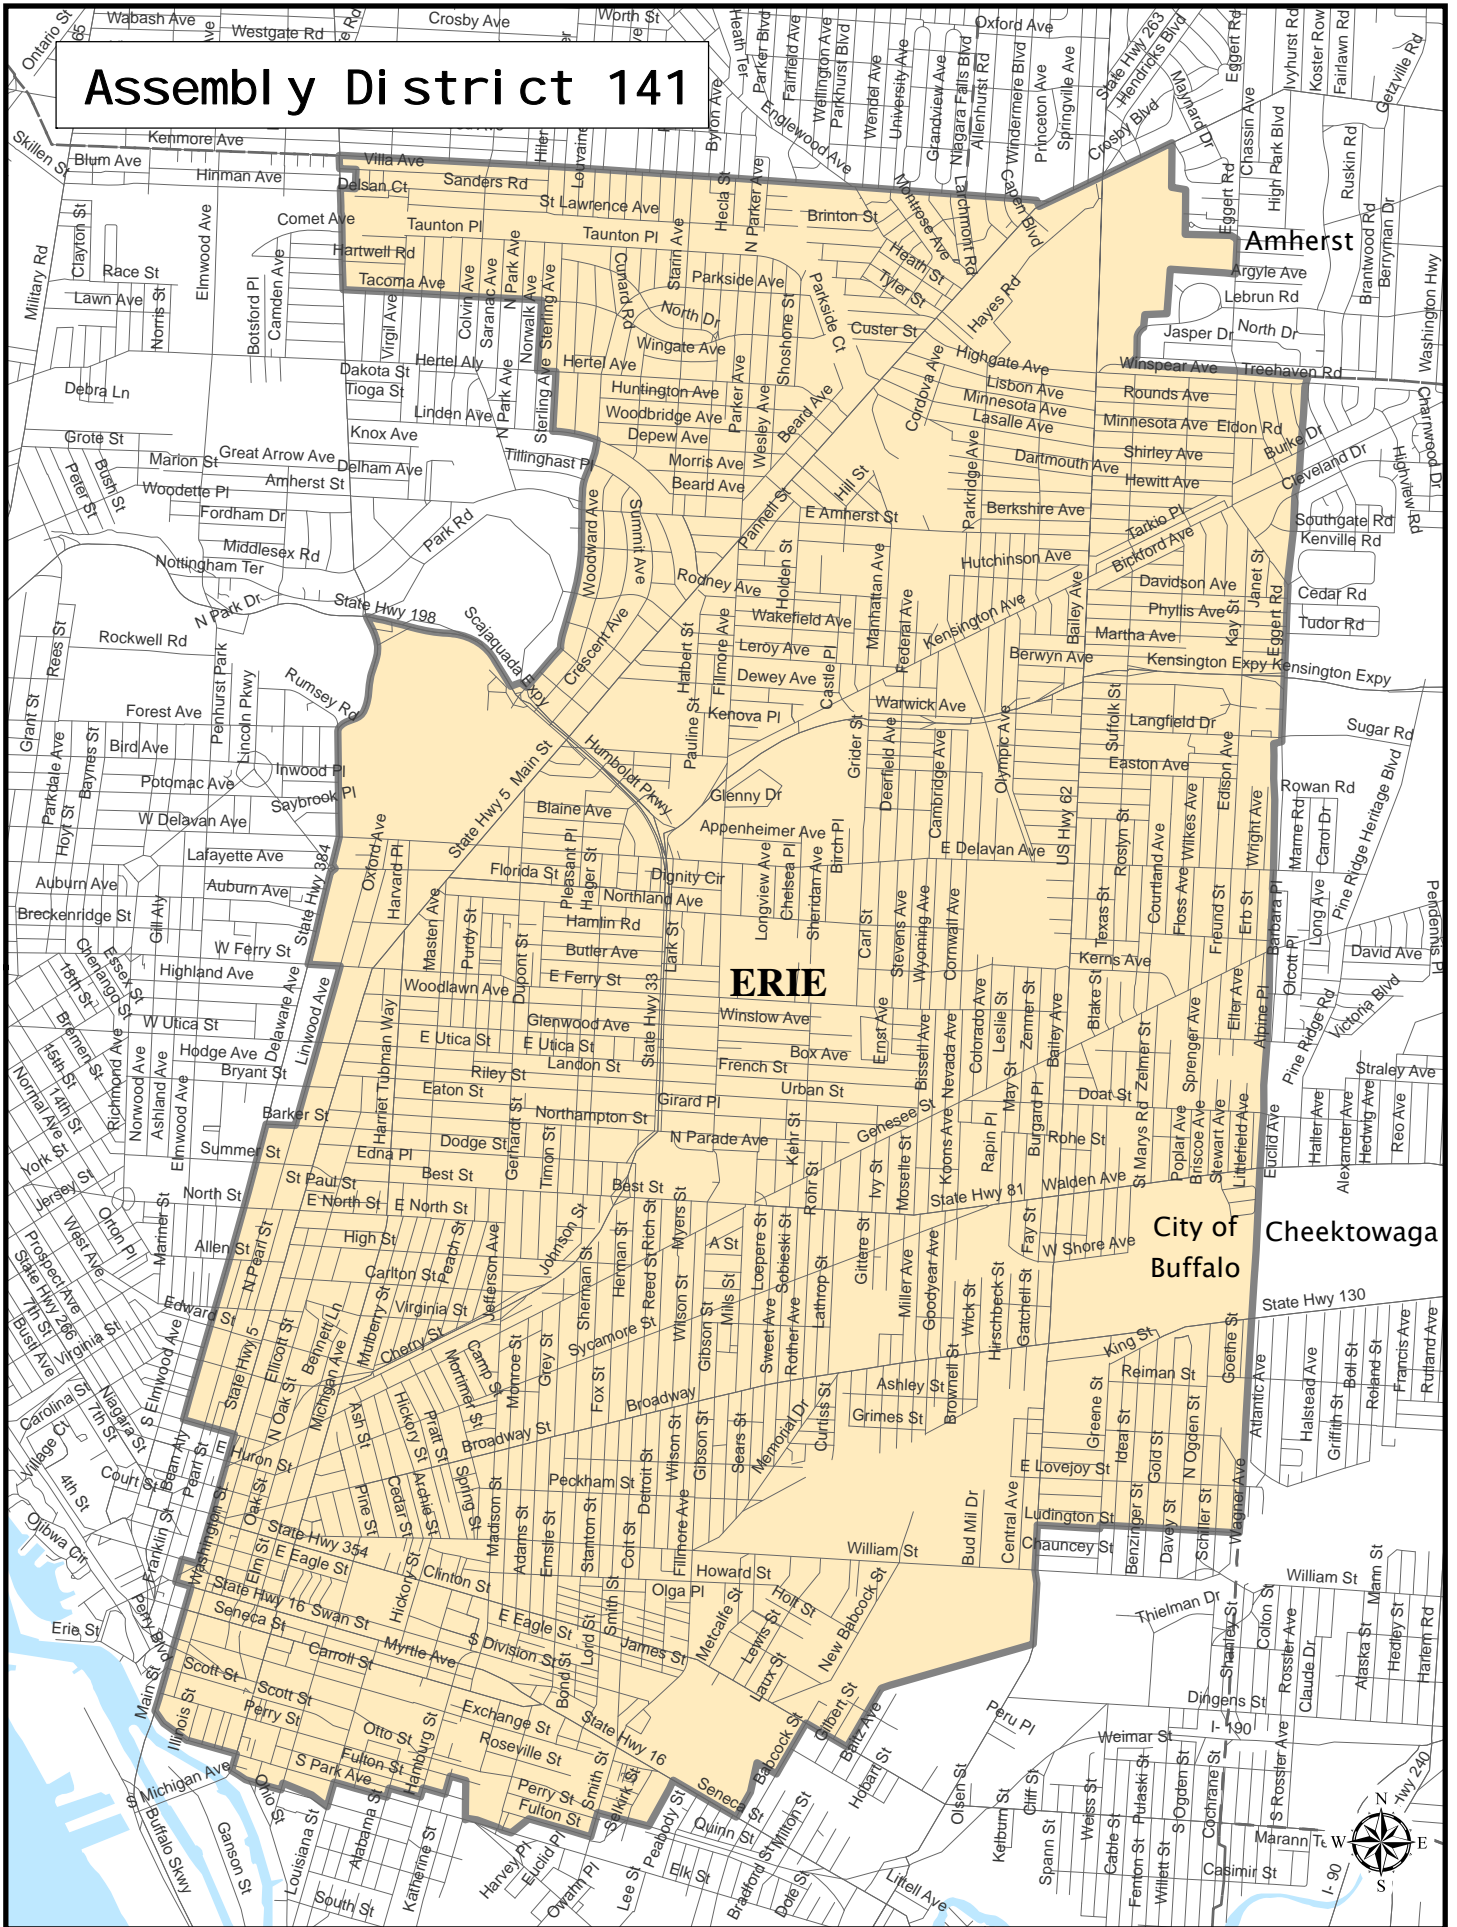

Assembly District 141

Assembly District 141

Adjusted Total Population : 130,669
Deviation : 1,580
Deviation Percentage : 1.22

	NH White	NH Black	Hispanic	NH Asian	NH Amlnd	NH Hwn	NH Multi	NH Other	Unknown
Total	36,001	82,046	5,791	3,471	442	35	2,713	164	6
% of Total	27.55	62.79	4.43	2.66	0.34	0.03	2.08	0.13	0.00
Total 18+	31,629	59,057	3,675	2,861	355	25	1,459	115	6
% of 18+	31.89	59.54	3.71	2.88	0.36	0.03	1.47	0.12	0.01