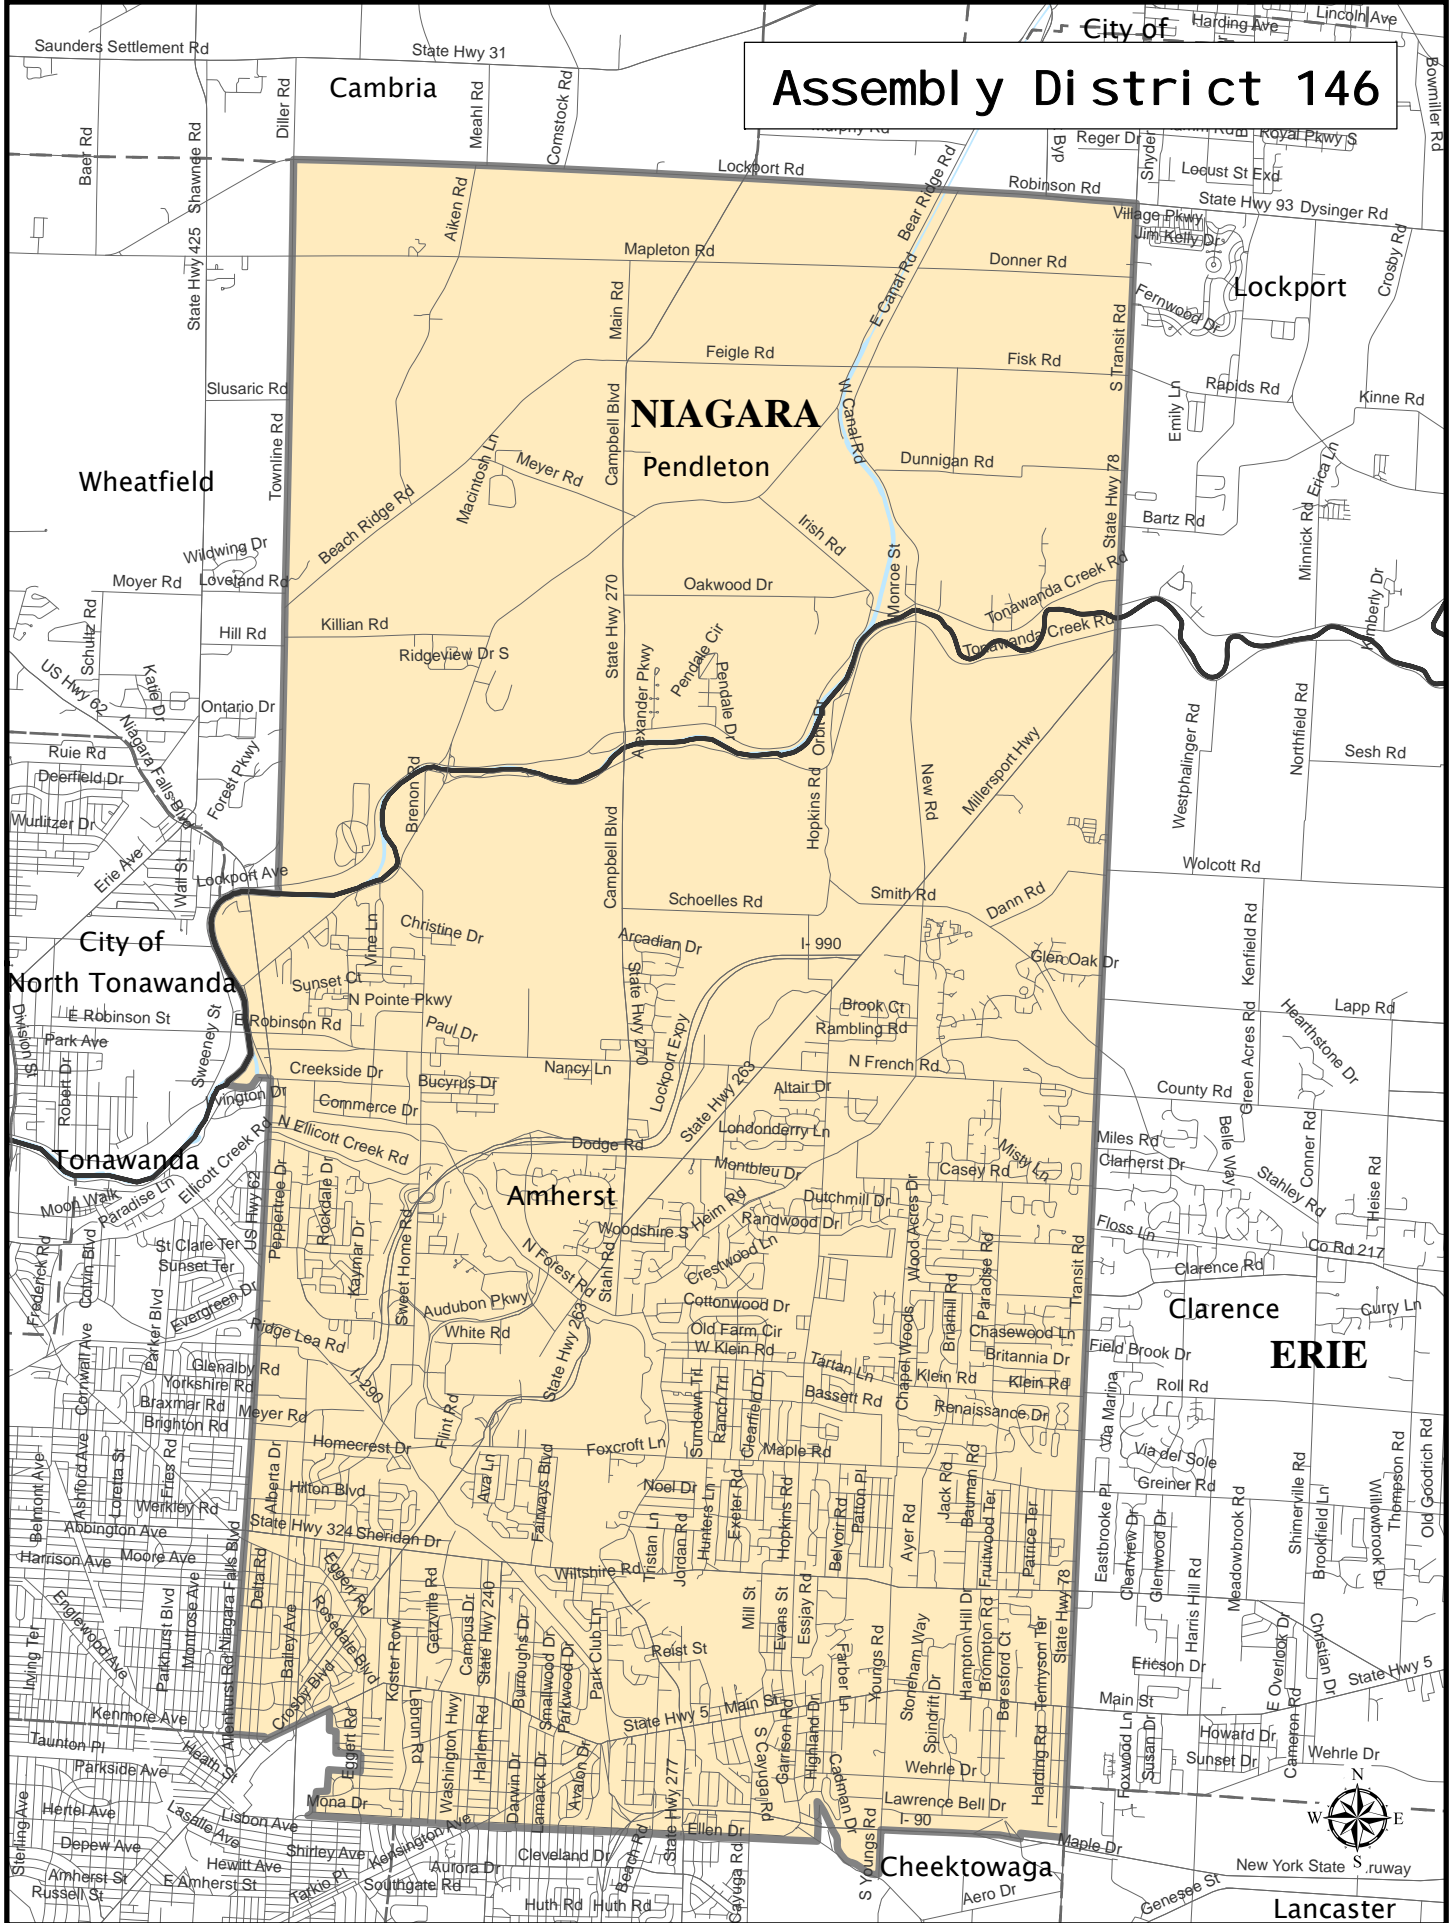

# Assembly District 146

Cambria

Wheatfield

NIAGARA  
Pendleton

Lockport

City of  
North Tonawanda

Tonawanda

Amherst

Clarence

ERIE

Cheektowaga

Lancaster

**Assembly District 146**

**Adjusted Total Population :** 128,836  
**Deviation :** -253  
**Deviation Percentage :** -0.20

	NH White	NH Black	Hispanic	NH Asian	NH Amlnd	NH Hwn	NH Multi	NH Other	Unknown
<b>Total</b>	107,020	6,828	2,934	9,681	209	26	1,970	167	1
<b>% of Total</b>	83.07	5.30	2.28	7.51	0.16	0.02	1.53	0.13	0.00
<b>Total 18+</b>	86,929	4,984	1,935	7,970	170	18	1,004	104	1
<b>% of 18+</b>	84.30	4.83	1.88	7.73	0.16	0.02	0.97	0.10	0.00