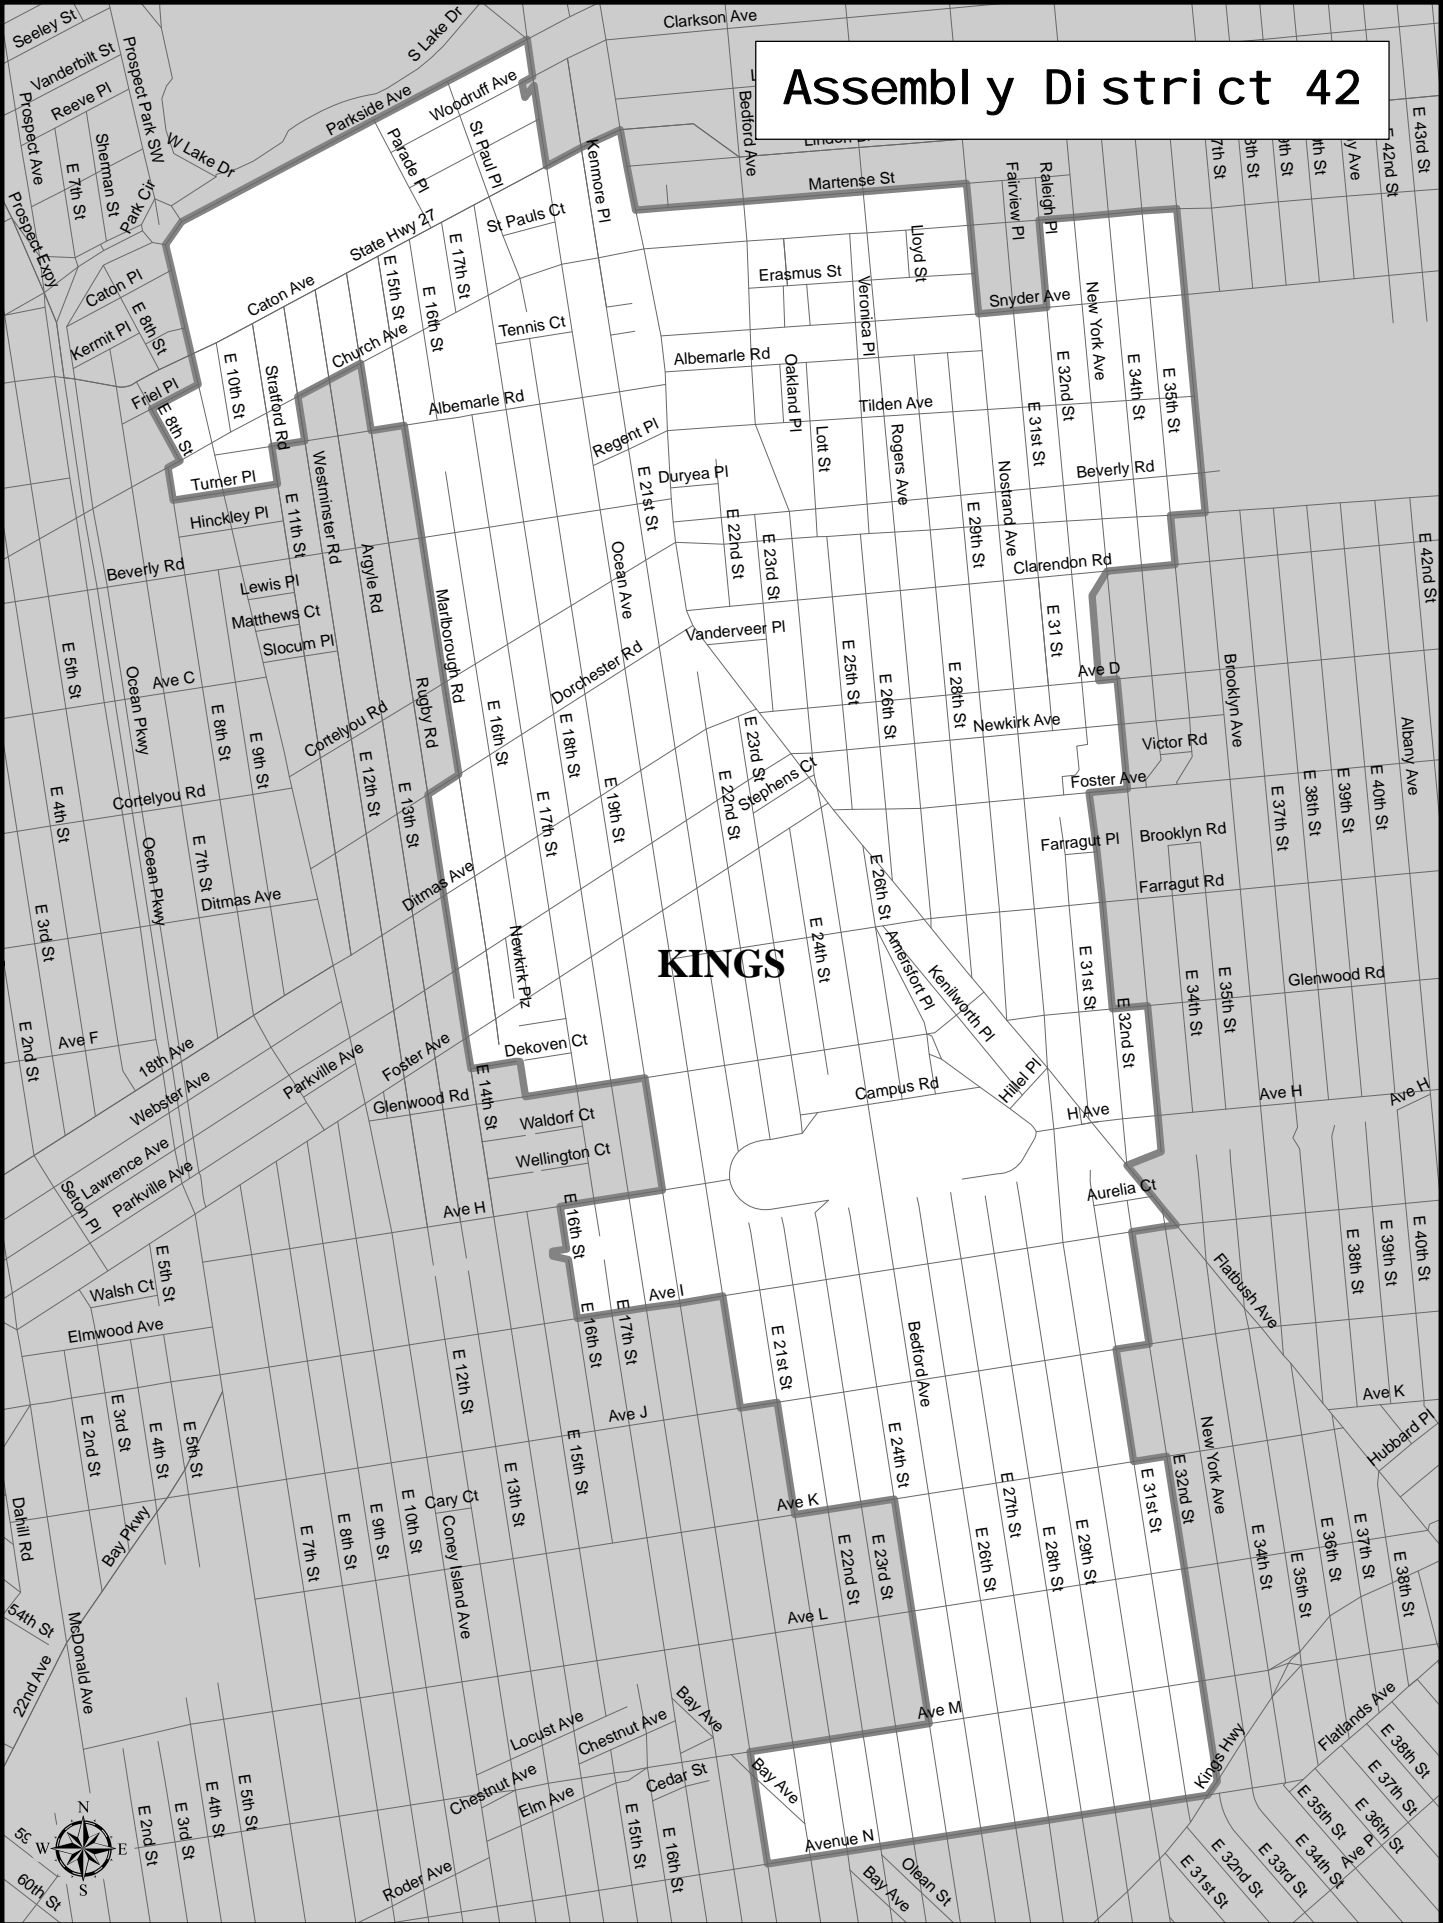

Assembly District 42

KINGS

Assembly District 42

Adjusted Total Population : 124,252
Deviation : -4,837
Deviation Percentage : -3.75

	NH White	NH Black	Hispanic	NH Asian	NH Amlnd	NH Hwn	NH Multi	NH Other	Unknown
Total	19,489	76,560	20,440	4,795	313	35	2,032	586	2
% of Total	15.69	61.62	16.45	3.86	0.25	0.03	1.64	0.47	0.00
Total 18+	14,462	58,730	14,452	3,659	193	32	1,524	427	2
% of 18+	15.47	62.83	15.46	3.91	0.21	0.03	1.63	0.46	0.00

Department Of Justice									
	NH White	NH Black	Hispanic	NH Asian	NH Amlnd	NH Hwn	NH Multi	NH Other	Unknown
Total	19,489	76,933	20,440	4,995	343	41	1,384	625	2
% of Total	15.69	61.92	16.45	4.02	0.28	0.03	1.11	0.50	0.00
Total 18+	14,462	58,946	14,452	3,801	220	38	1,102	458	2
% of 18+	15.47	63.06	15.46	4.07	0.24	0.04	1.18	0.49	0.00