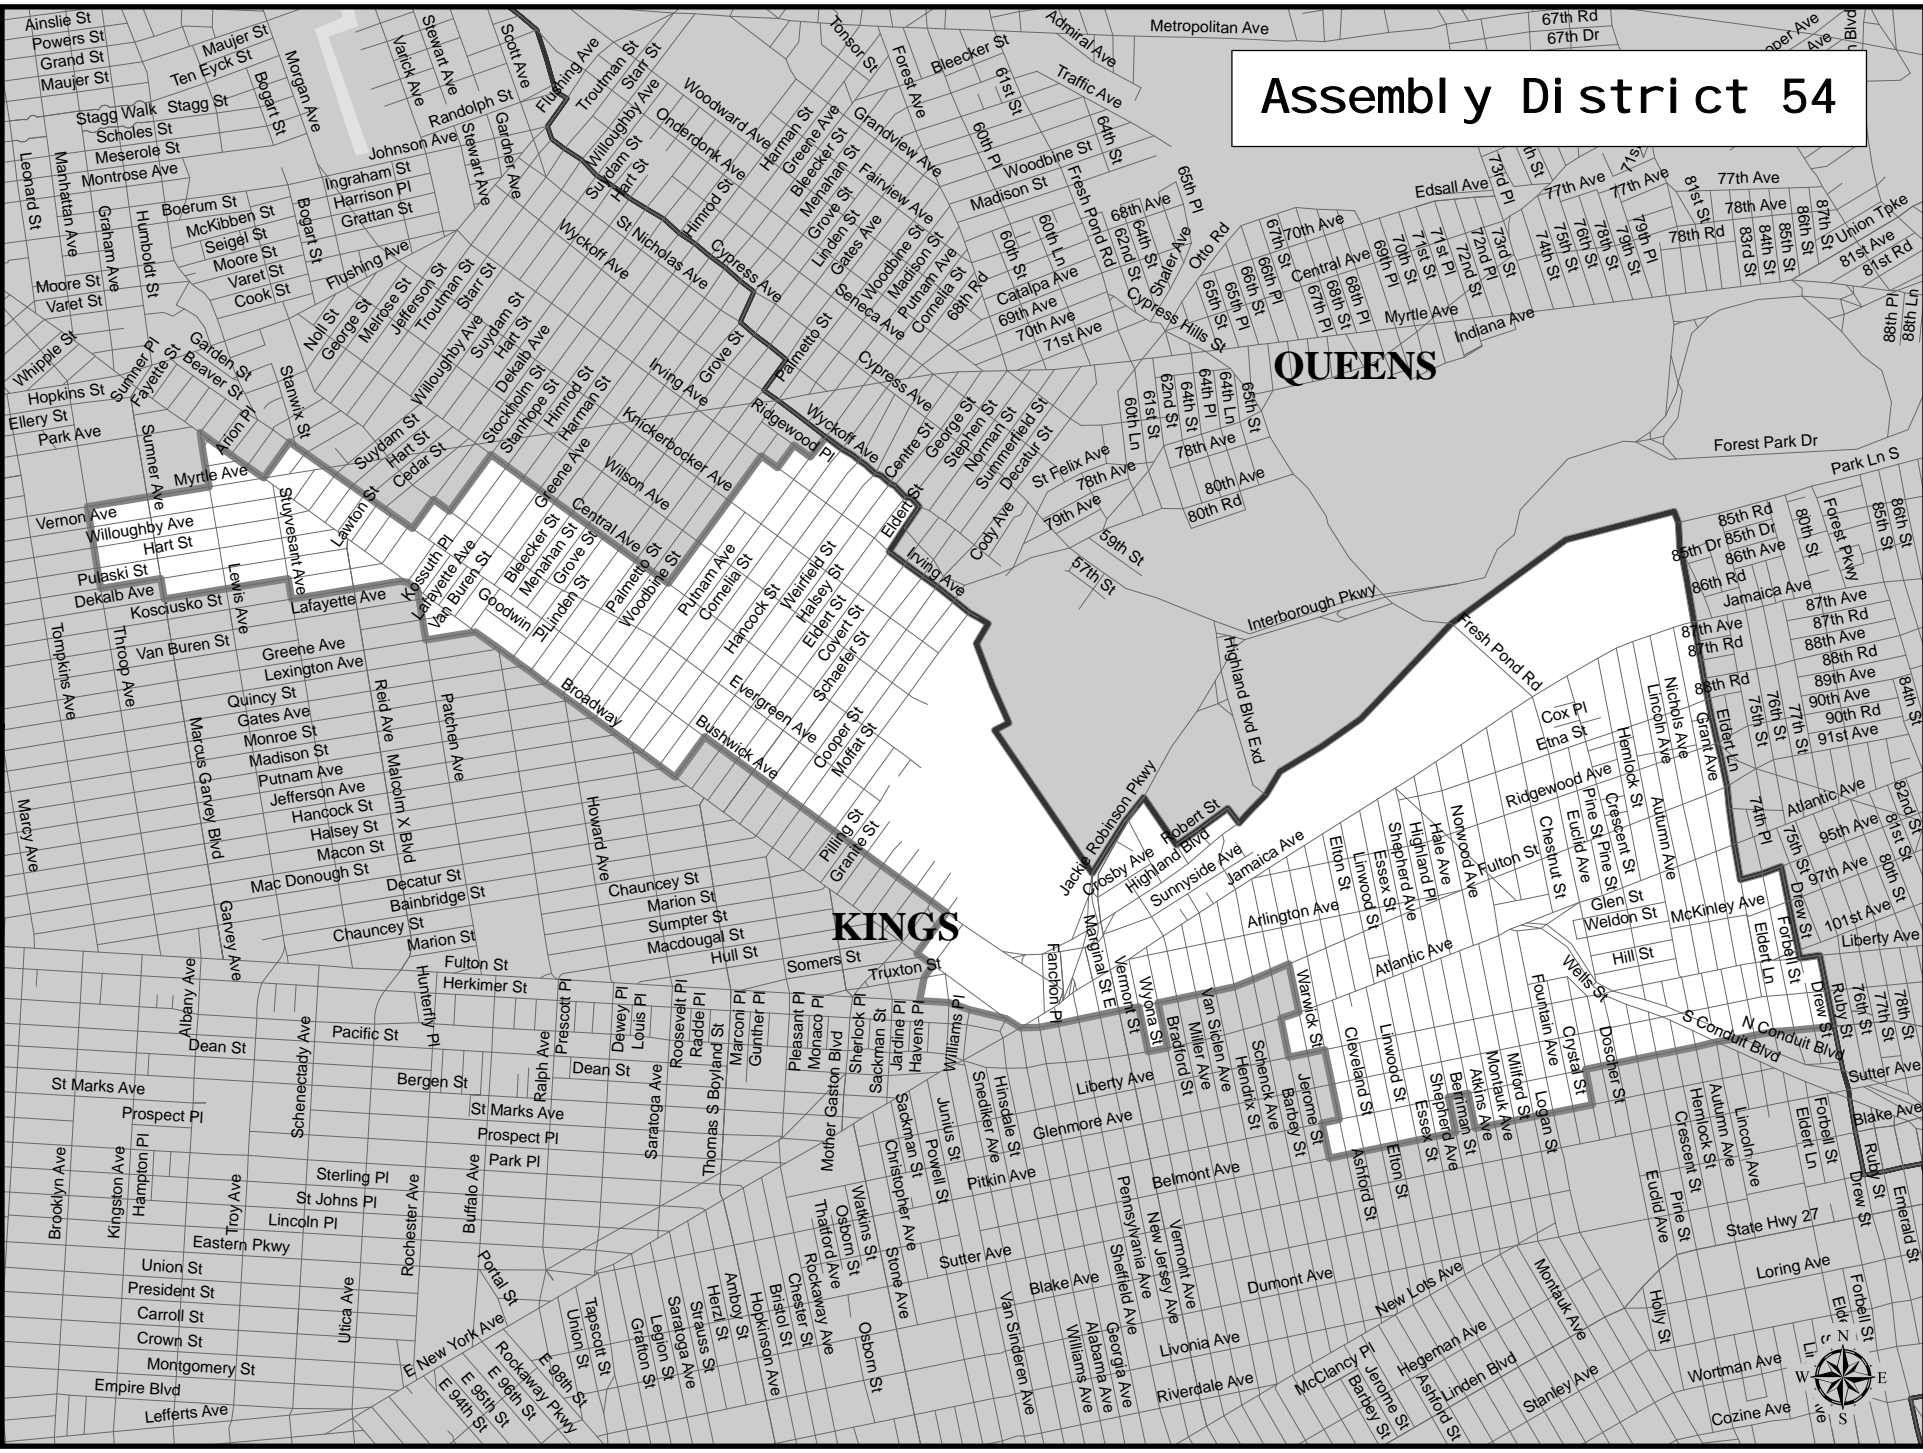

Assembly District 54

QUEENS

KINGS

Assembly District 54

Adjusted Total Population : 124,239
Deviation : -4,850
Deviation Percentage : -3.76

	NH White	NH Black	Hispanic	NH Asian	NH Amlnd	NH Hwn	NH Multi	NH Other	Unknown
Total	4,568	37,594	69,561	7,728	500	55	2,052	2,179	2
% of Total	3.68	30.26	55.99	6.22	0.40	0.04	1.65	1.75	0.00
Total 18+	4,038	27,759	49,387	5,790	320	38	1,513	1,527	2
% of 18+	4.47	30.72	54.65	6.41	0.35	0.04	1.67	1.69	0.00