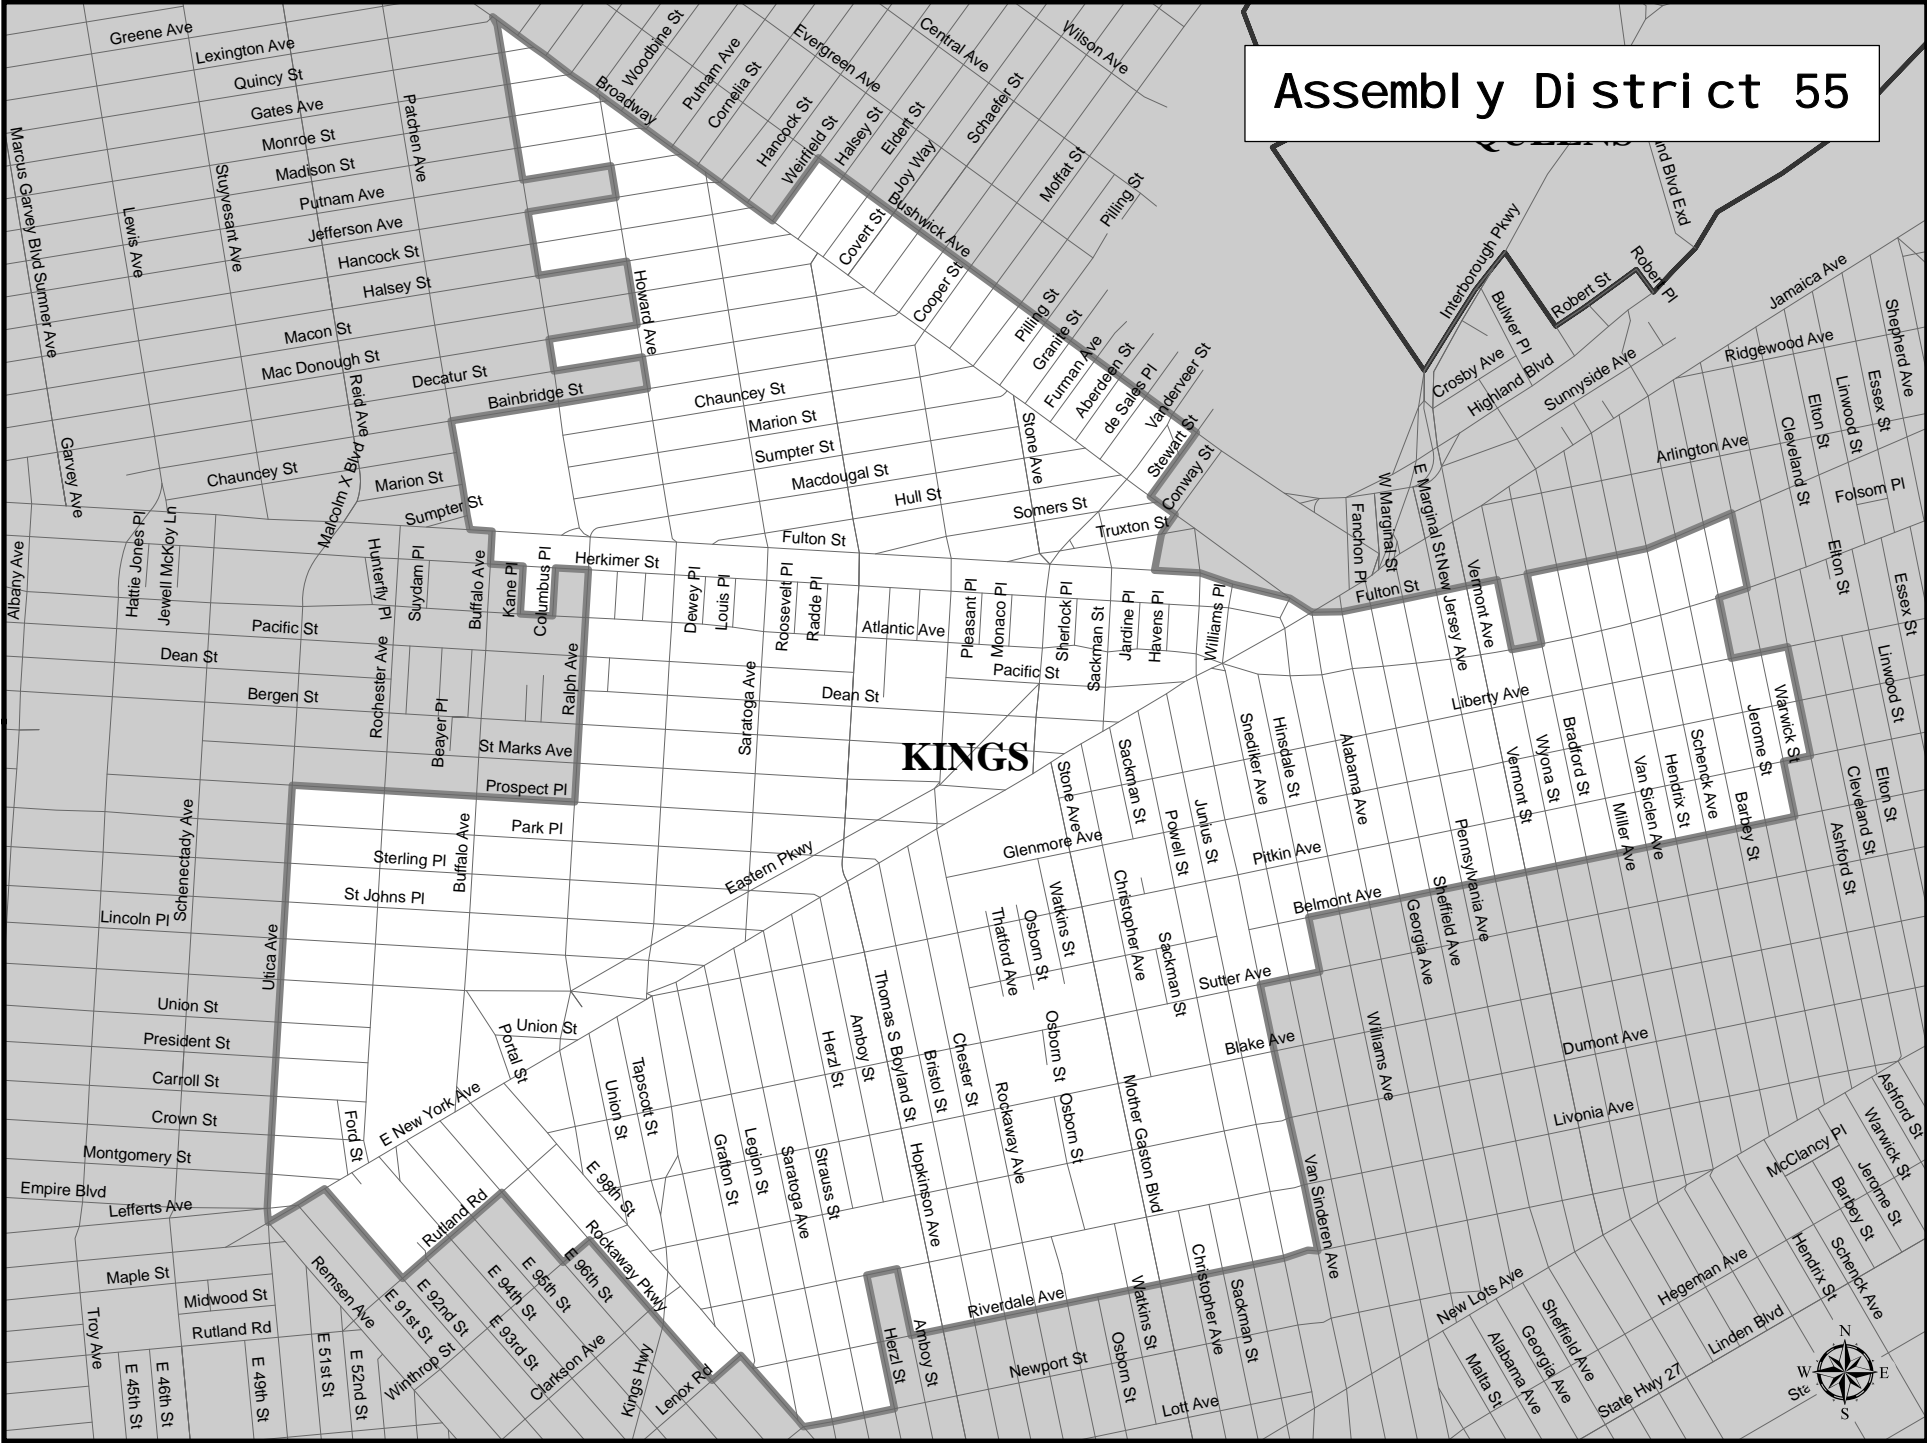

Assembly District 55

KINGS

Assembly District 55

Adjusted Total Population : 124,237
Deviation : -4,852
Deviation Percentage : -3.76

	NH White	NH Black	Hispanic	NH Asian	NH Amlnd	NH Hwn	NH Multi	NH Other	Unknown
Total	1,905	92,269	26,360	1,018	401	44	1,783	451	6
% of Total	1.53	74.27	21.22	0.82	0.32	0.04	1.44	0.36	0.00
Total 18+	1,585	65,979	17,789	788	290	25	1,244	303	6
% of 18+	1.80	74.97	20.21	0.90	0.33	0.03	1.41	0.34	0.01

Department Of Justice									
	NH White	NH Black	Hispanic	NH Asian	NH Amlnd	NH Hwn	NH Multi	NH Other	Unknown
Total	1,905	92,644	26,360	1,077	425	50	1,298	472	6
% of Total	1.53	74.57	21.22	0.87	0.34	0.04	1.04	0.38	0.00
Total 18+	1,585	66,180	17,789	829	309	31	966	314	6
% of 18+	1.80	75.20	20.21	0.94	0.35	0.04	1.10	0.36	0.01