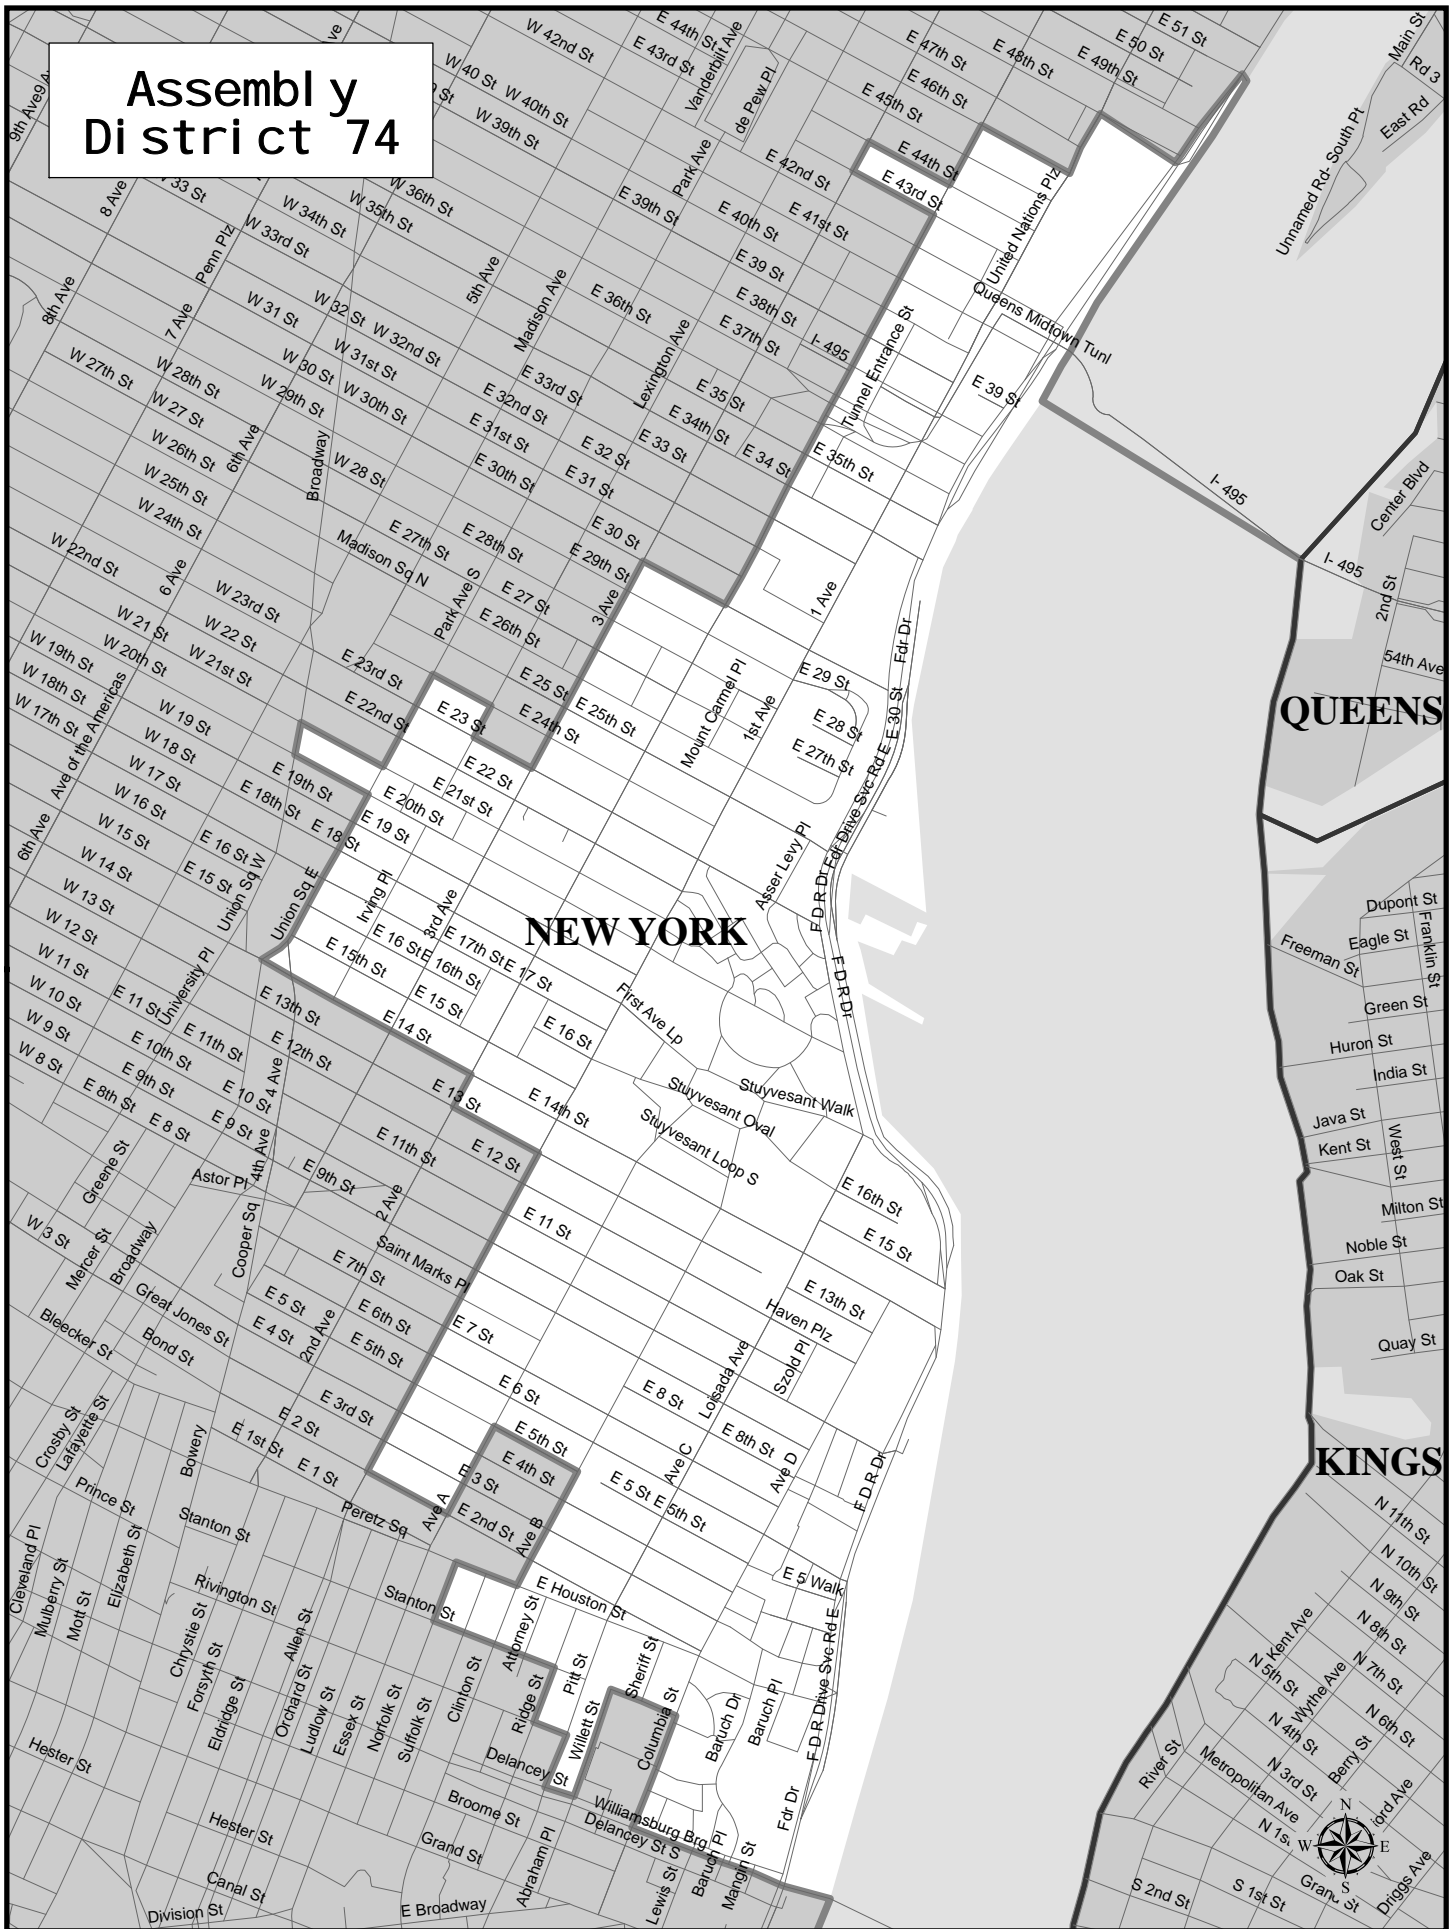

# Assembly District 74

QUEENS

NEW YORK

KINGS

**Assembly District 74**

**Adjusted Total Population :** 132,606  
**Deviation :** 3,517  
**Deviation Percentage :** 2.72

	NH White	NH Black	Hispanic	NH Asian	NH Amlnd	NH Hwn	NH Multi	NH Other	Unknown
<b>Total</b>	72,635	9,328	27,763	19,408	183	44	2,798	445	2
<b>% of Total</b>	54.78	7.03	20.94	14.64	0.14	0.03	2.11	0.34	0.00
<b>Total 18+</b>	67,997	7,601	22,288	17,502	159	39	2,068	345	2
<b>% of 18+</b>	57.62	6.44	18.89	14.83	0.13	0.03	1.75	0.29	0.00