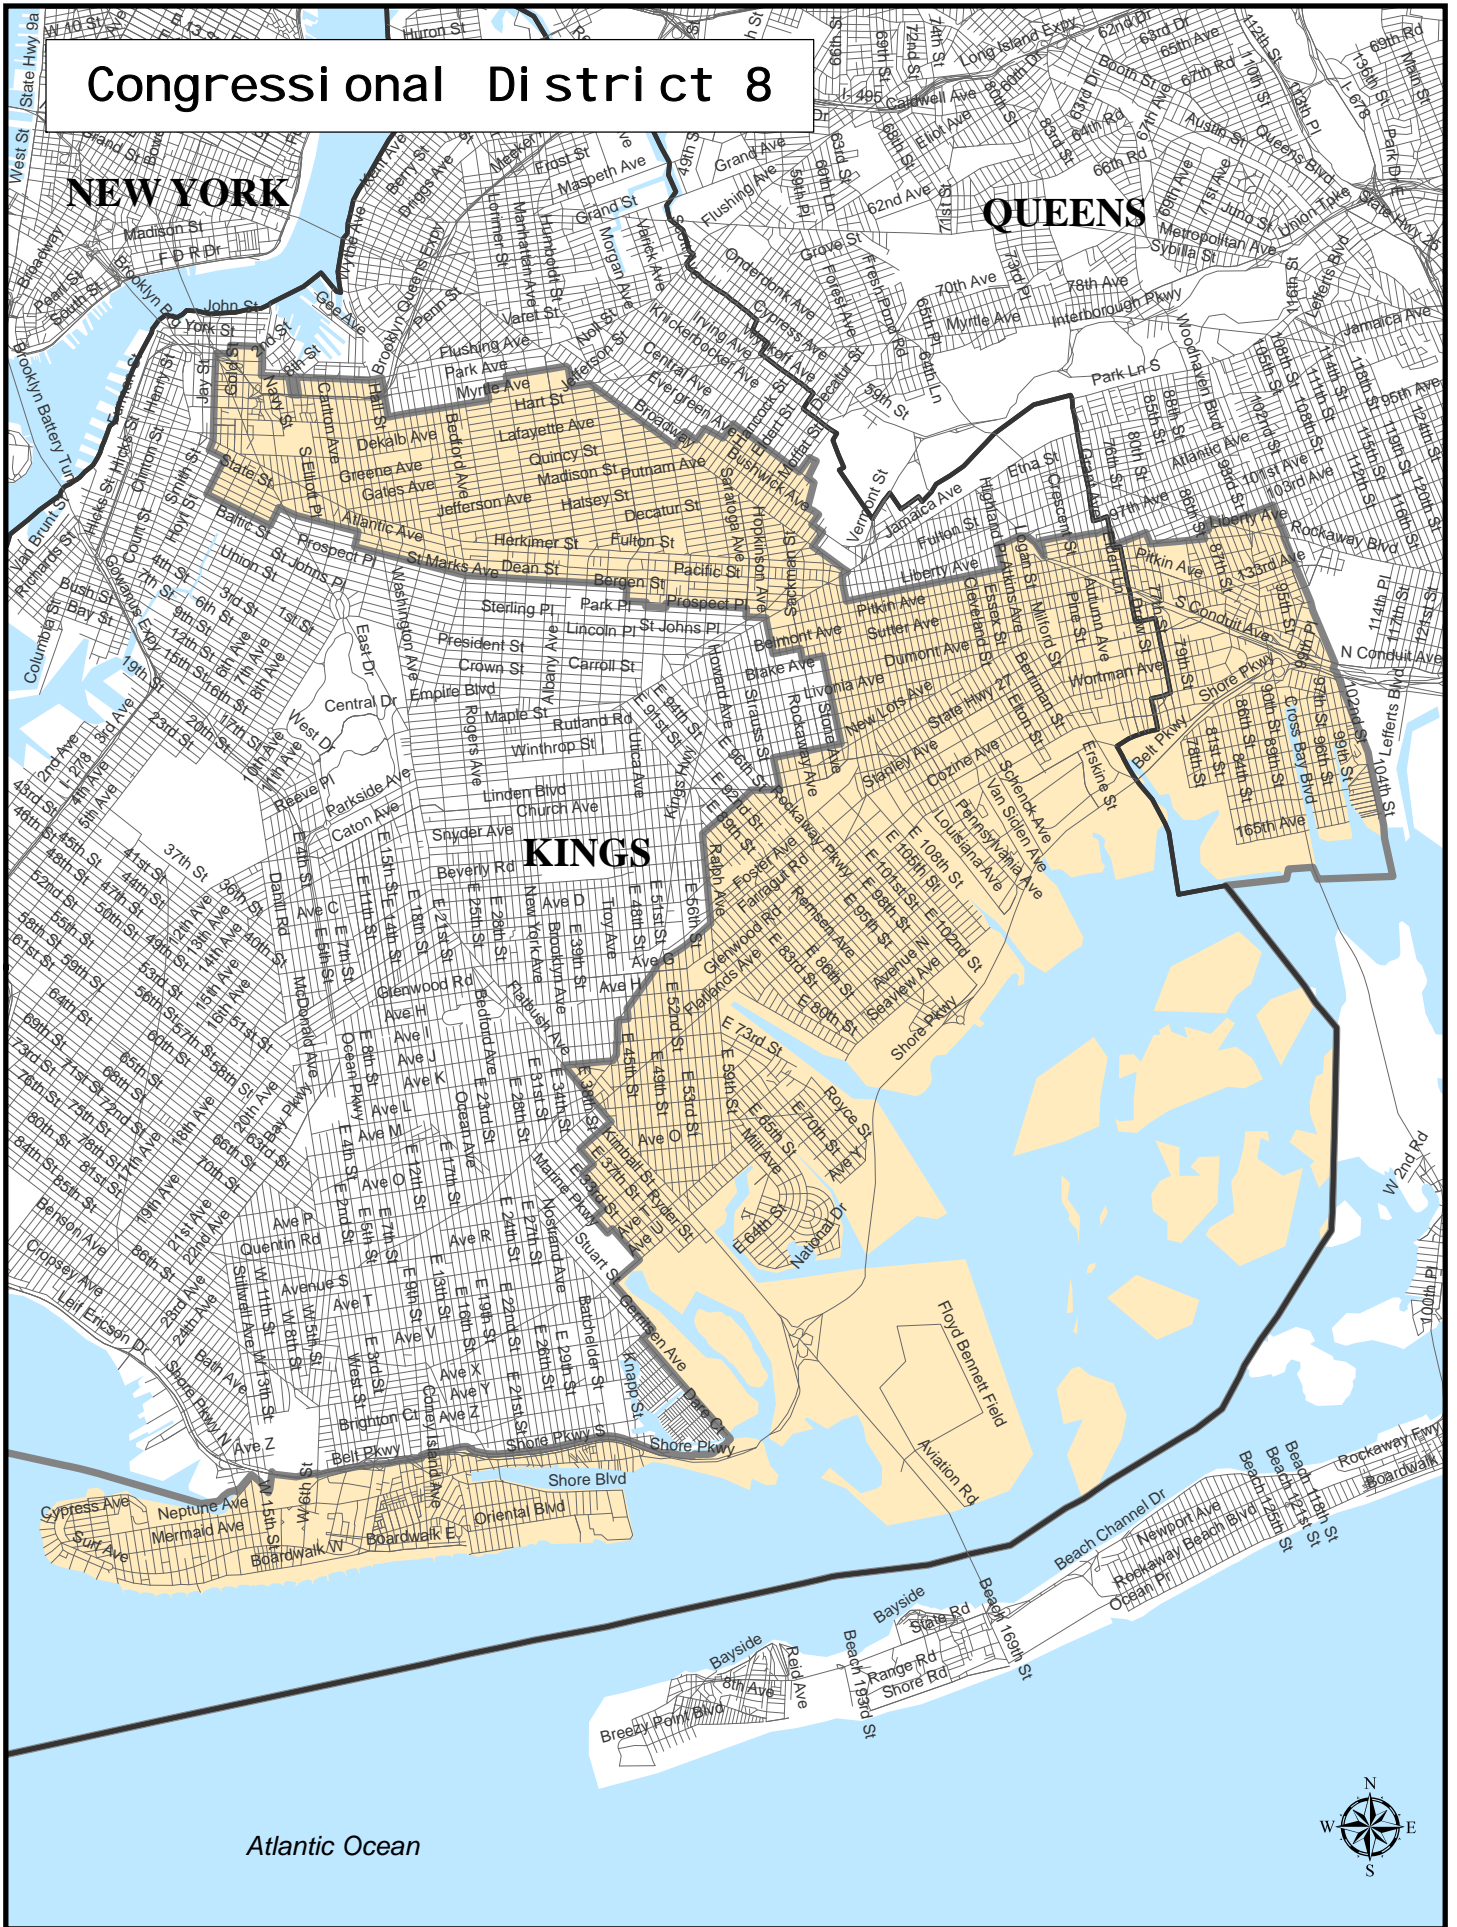

Congressional District 8

NEW YORK

QUEENS

KINGS

Atlantic Ocean

Congressional District

8

Total Population : 717,708
Deviation : 1
Deviation Percentage : 0.00