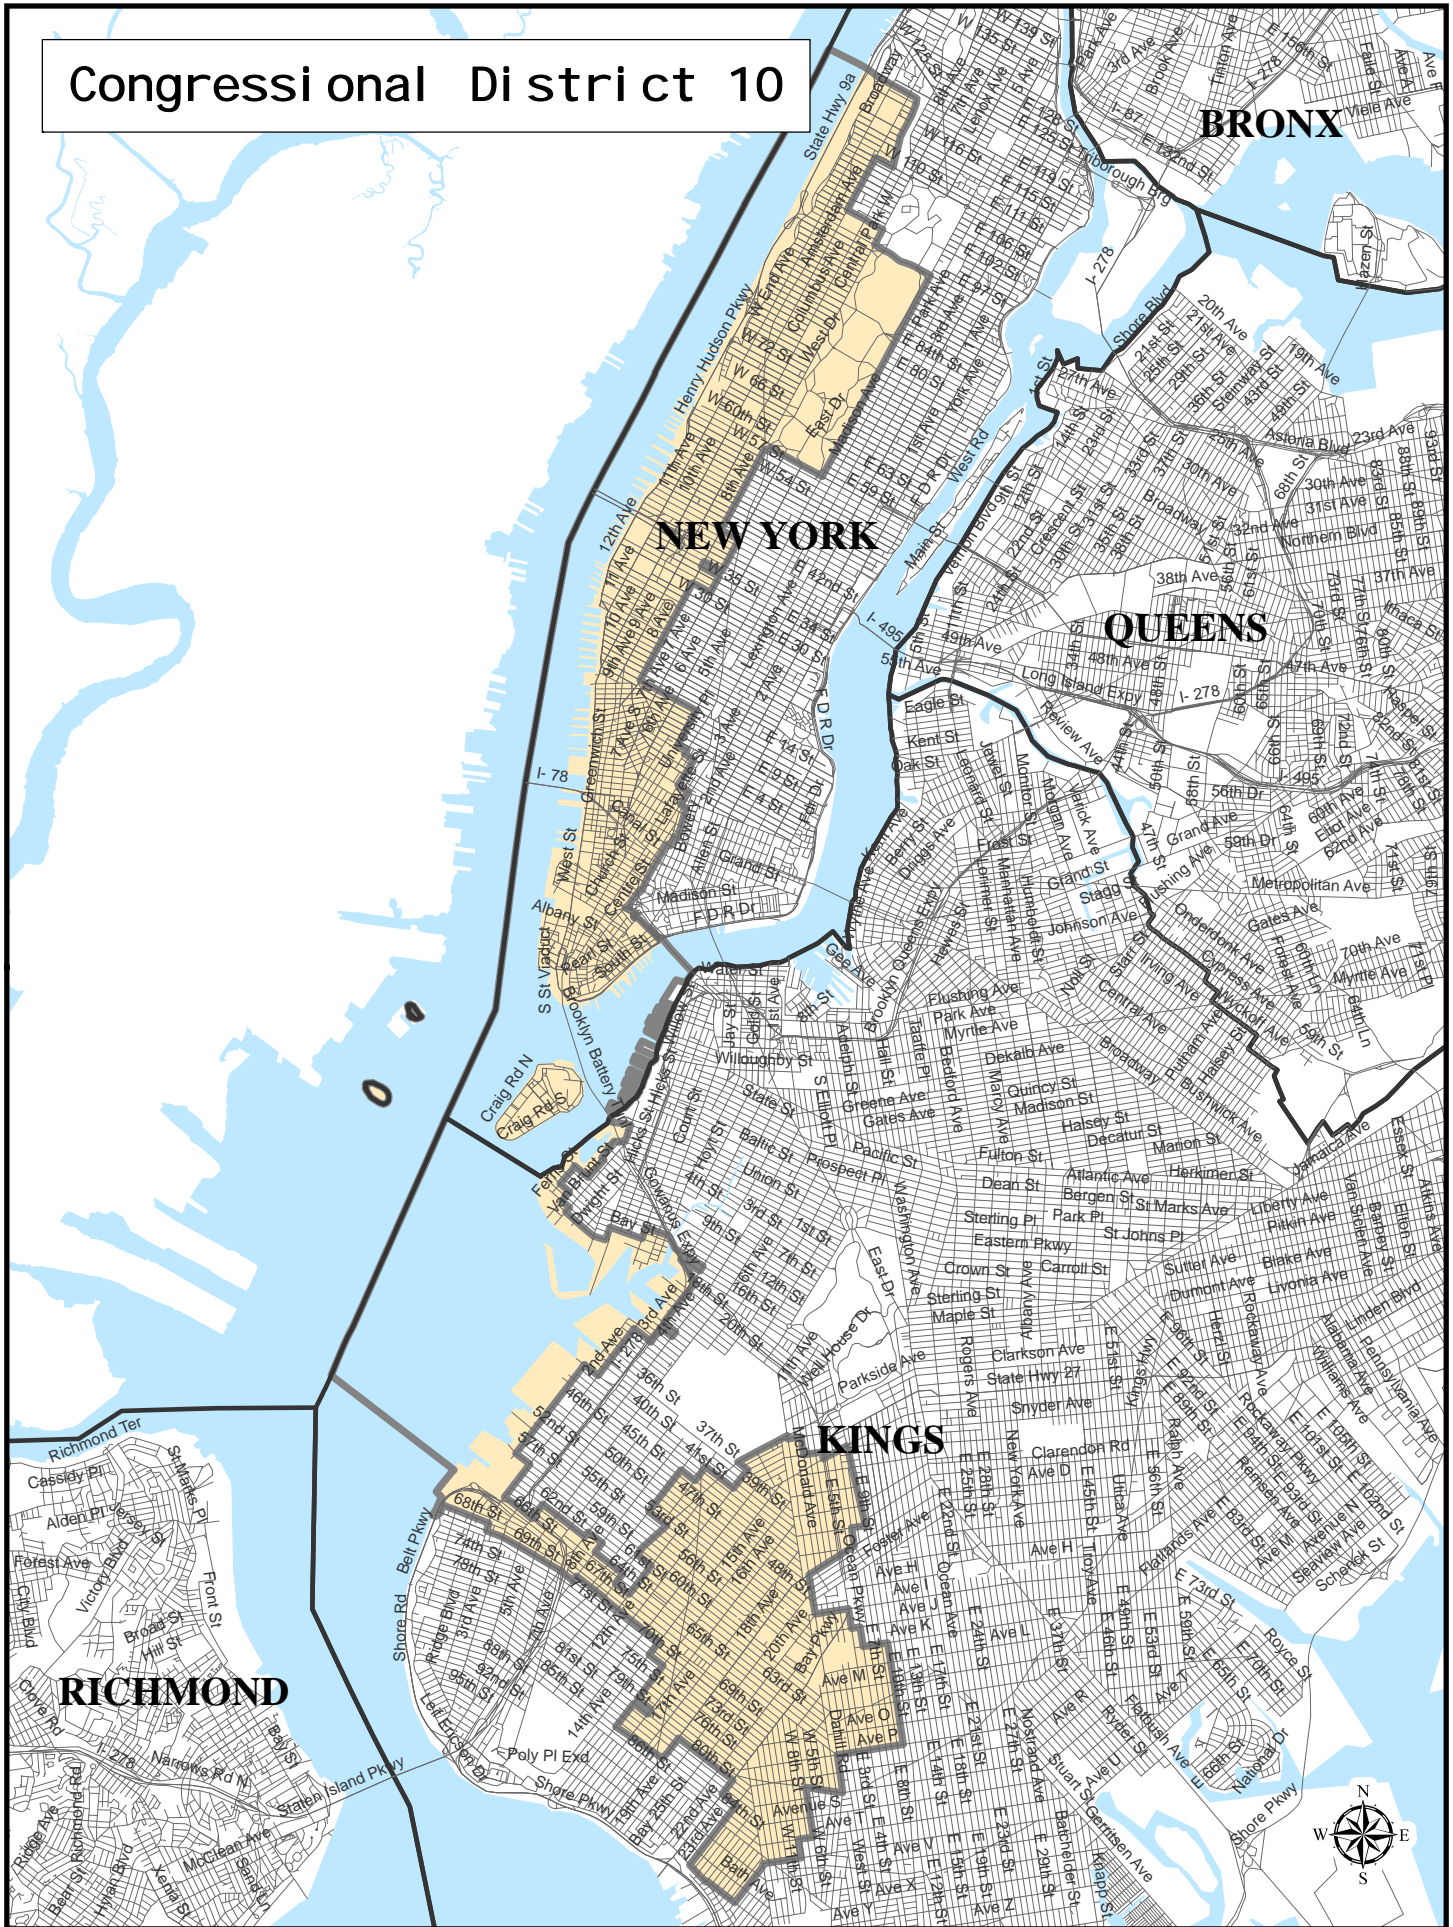

Congressional District 10

BRONX

NEW YORK

QUEENS

KINGS

RICHMOND

Congressional District 10

Total Population : 717,707
Deviation : 0
Deviation Percentage : 0.00