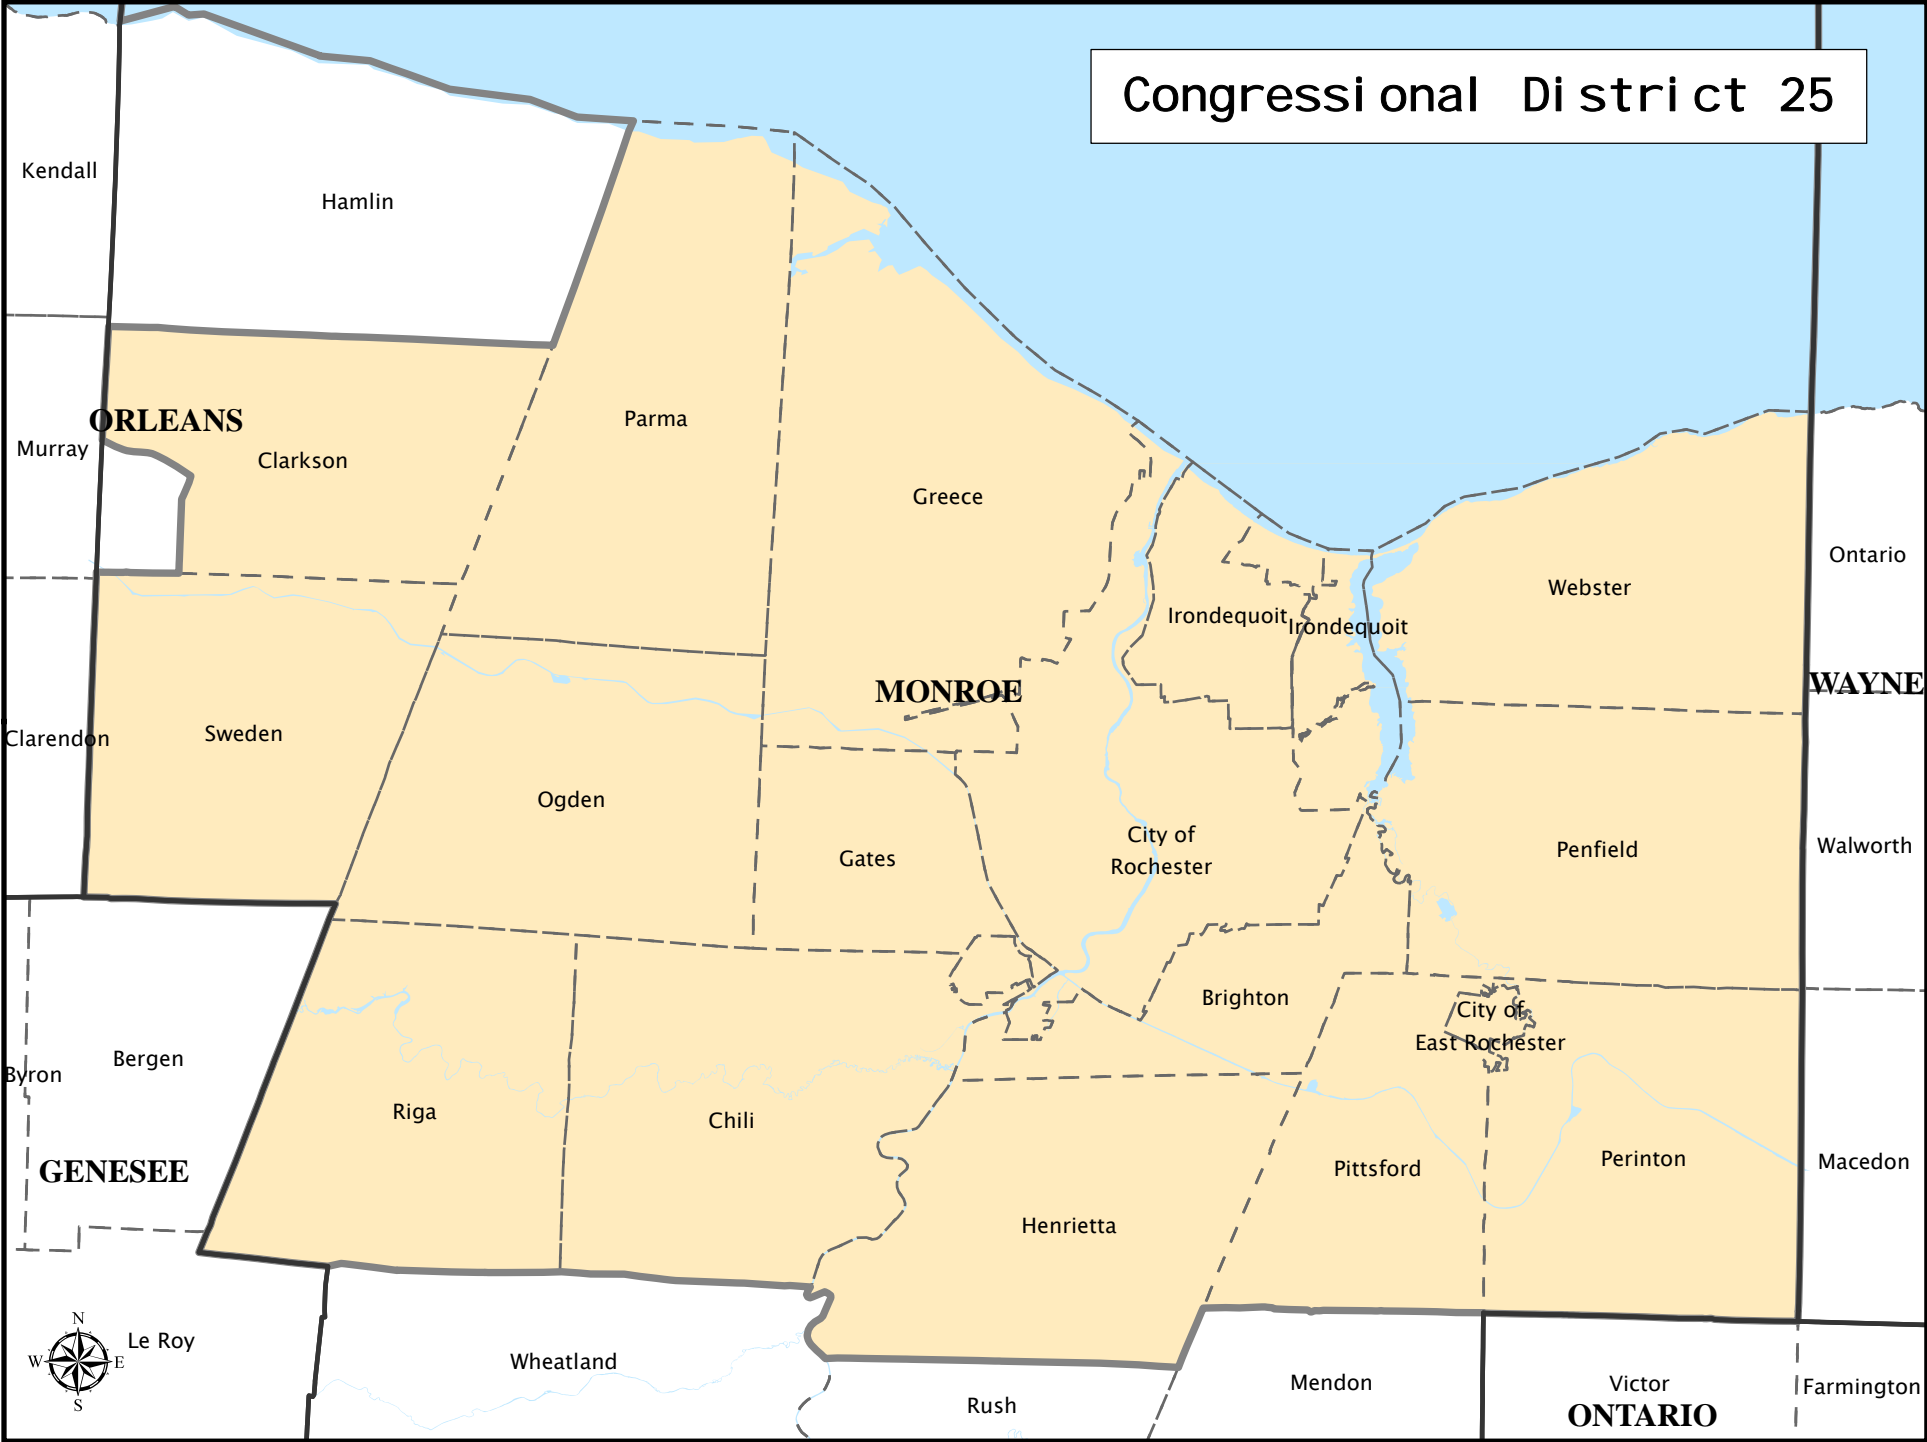

# Congressional District 25

**Congressional District 25**

**Total Population :** 717,707  
**Deviation :** 0  
**Deviation Percentage :** 0.00

	NH White	NH Black	Hispanic	NH Asian	NH Amlnd	NH Hwn	NH Multi	NH Other
<b>Total</b>	517,053	107,007	53,429	23,777	1,519	177	13,666	1,079
<b>% of Total</b>	72.04	14.91	7.44	3.31	0.21	0.02	1.90	0.15
<b>Total 18+</b>	421,719	73,268	33,465	18,430	1,231	141	6,633	641
<b>% of 18+</b>	75.91	13.19	6.02	3.32	0.22	0.03	1.19	0.12

**Department Of Justice**

	NH White	NH Black	Hispanic	NH Asian	NH Amlnd	NH Hwn	NH Multi	NH Other
<b>Total</b>	517,053	112,809	53,429	26,710	3,090	294	2,958	1,364
<b>% of Total</b>	72.04	15.72	7.44	3.72	0.43	0.04	0.41	0.19
<b>Total 18+</b>	421,719	75,242	33,465	19,791	2,377	224	1,882	828
<b>% of 18+</b>	75.91	13.54	6.02	3.56	0.43	0.04	0.34	0.15