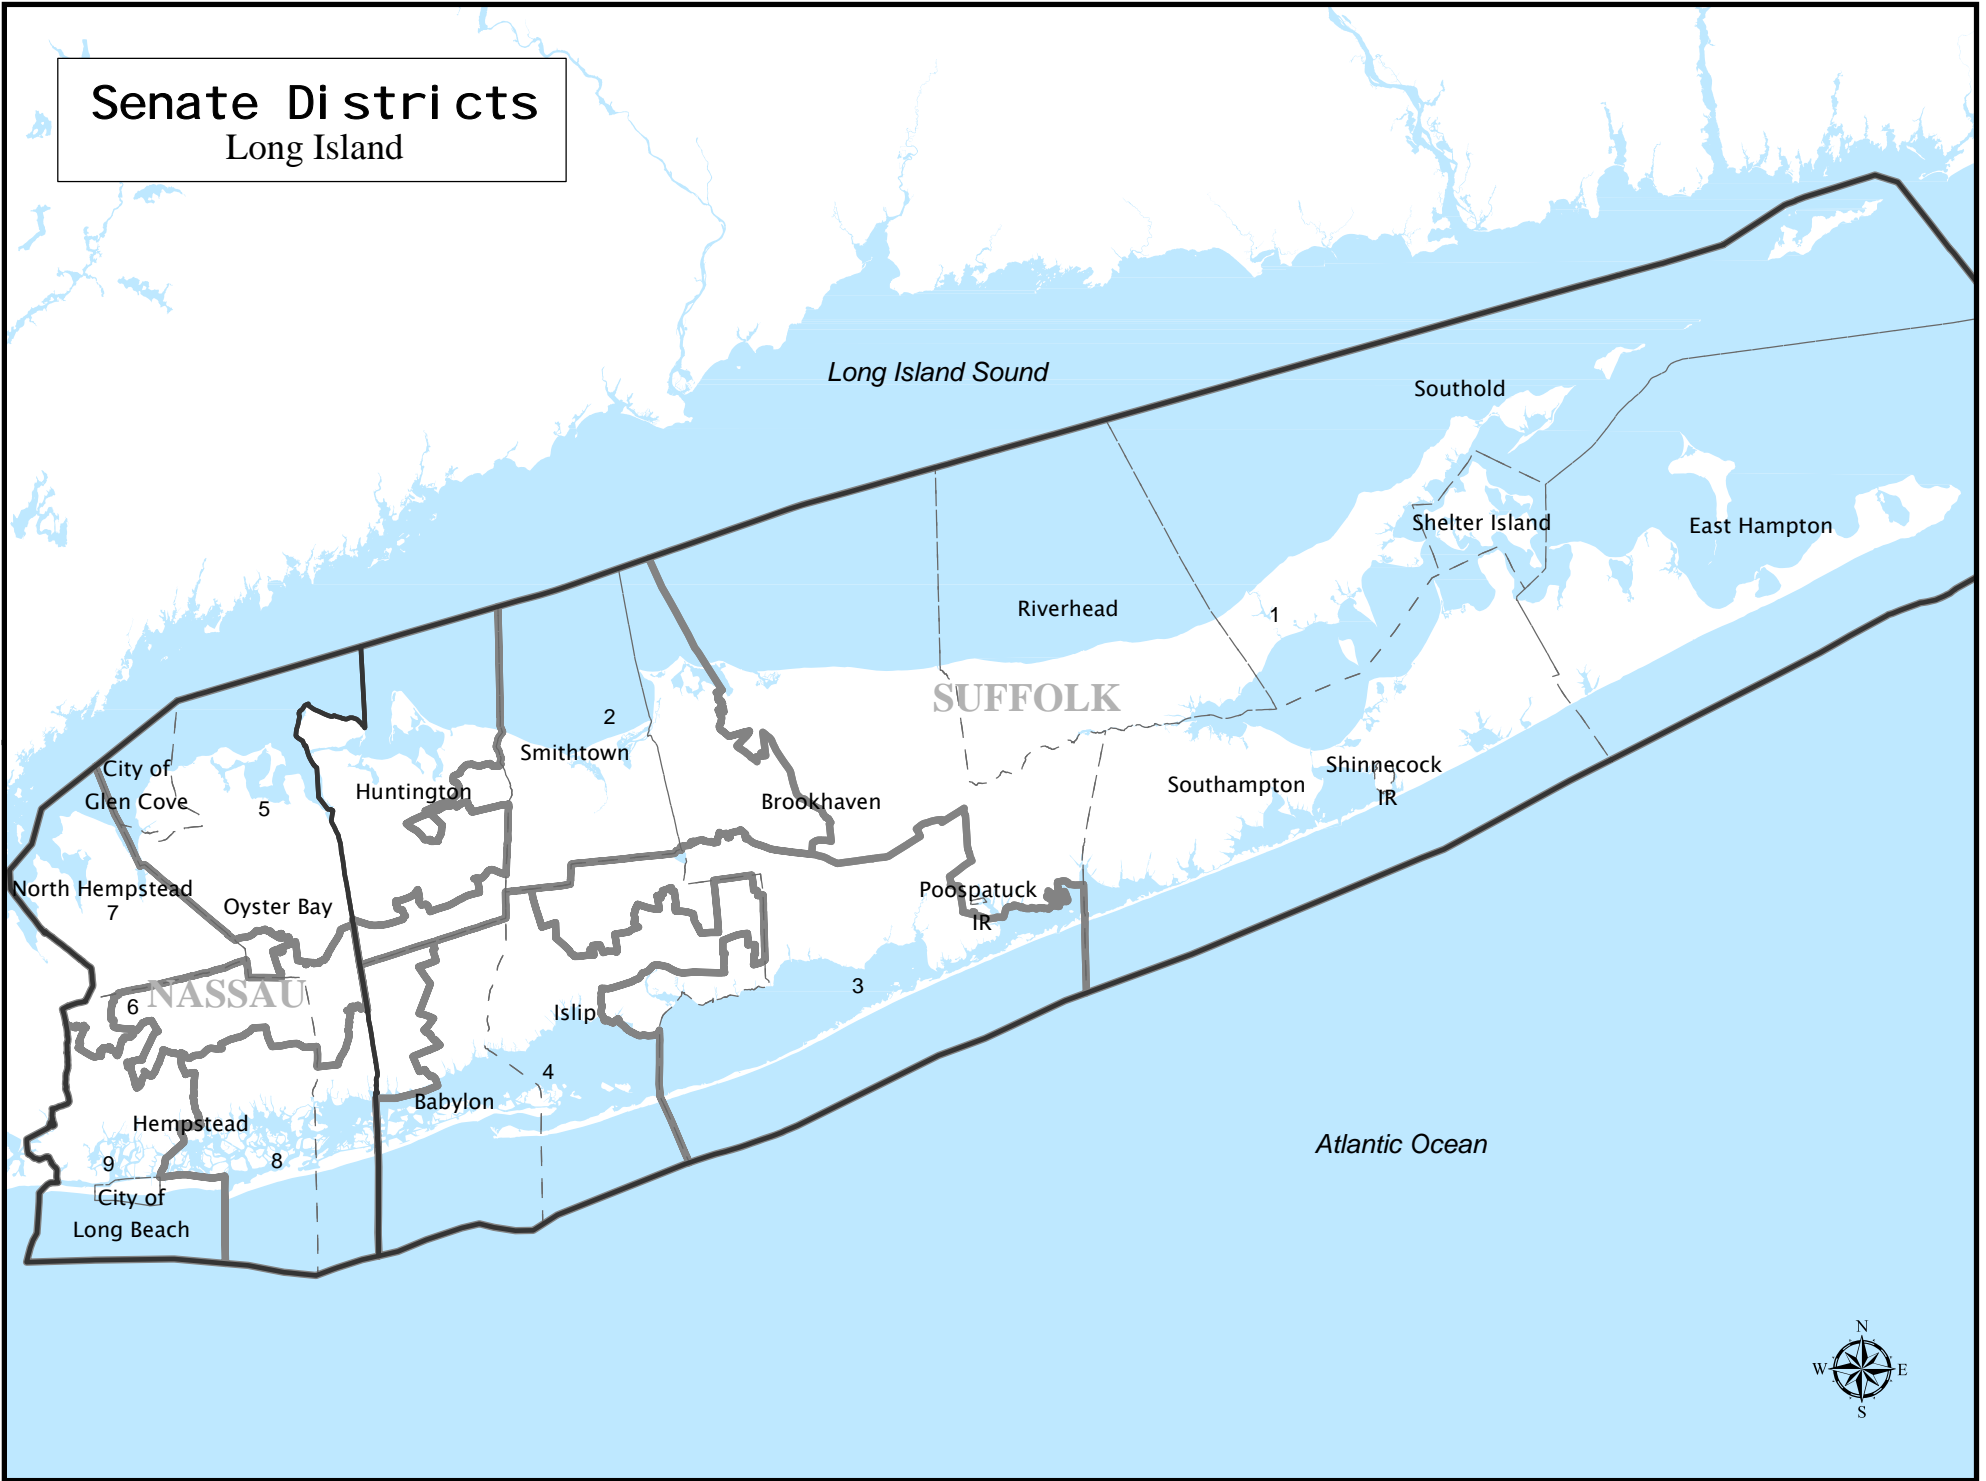

Senate Districts

Long Island

Long Island Sound

Southold

Shelter Island

East Hampton

Riverhead

SUFFOLK

1

2

Smithtown

Brookhaven

Southampton

Shinnecock
IR

City of
Glen Cove

5

Huntington

Oyster Bay

North Hempstead

7

6 NASSAU

Poospatuck
IR

3

Islip

Babylon

4

Hempstead

9

City of
Long Beach

8

Atlantic Ocean