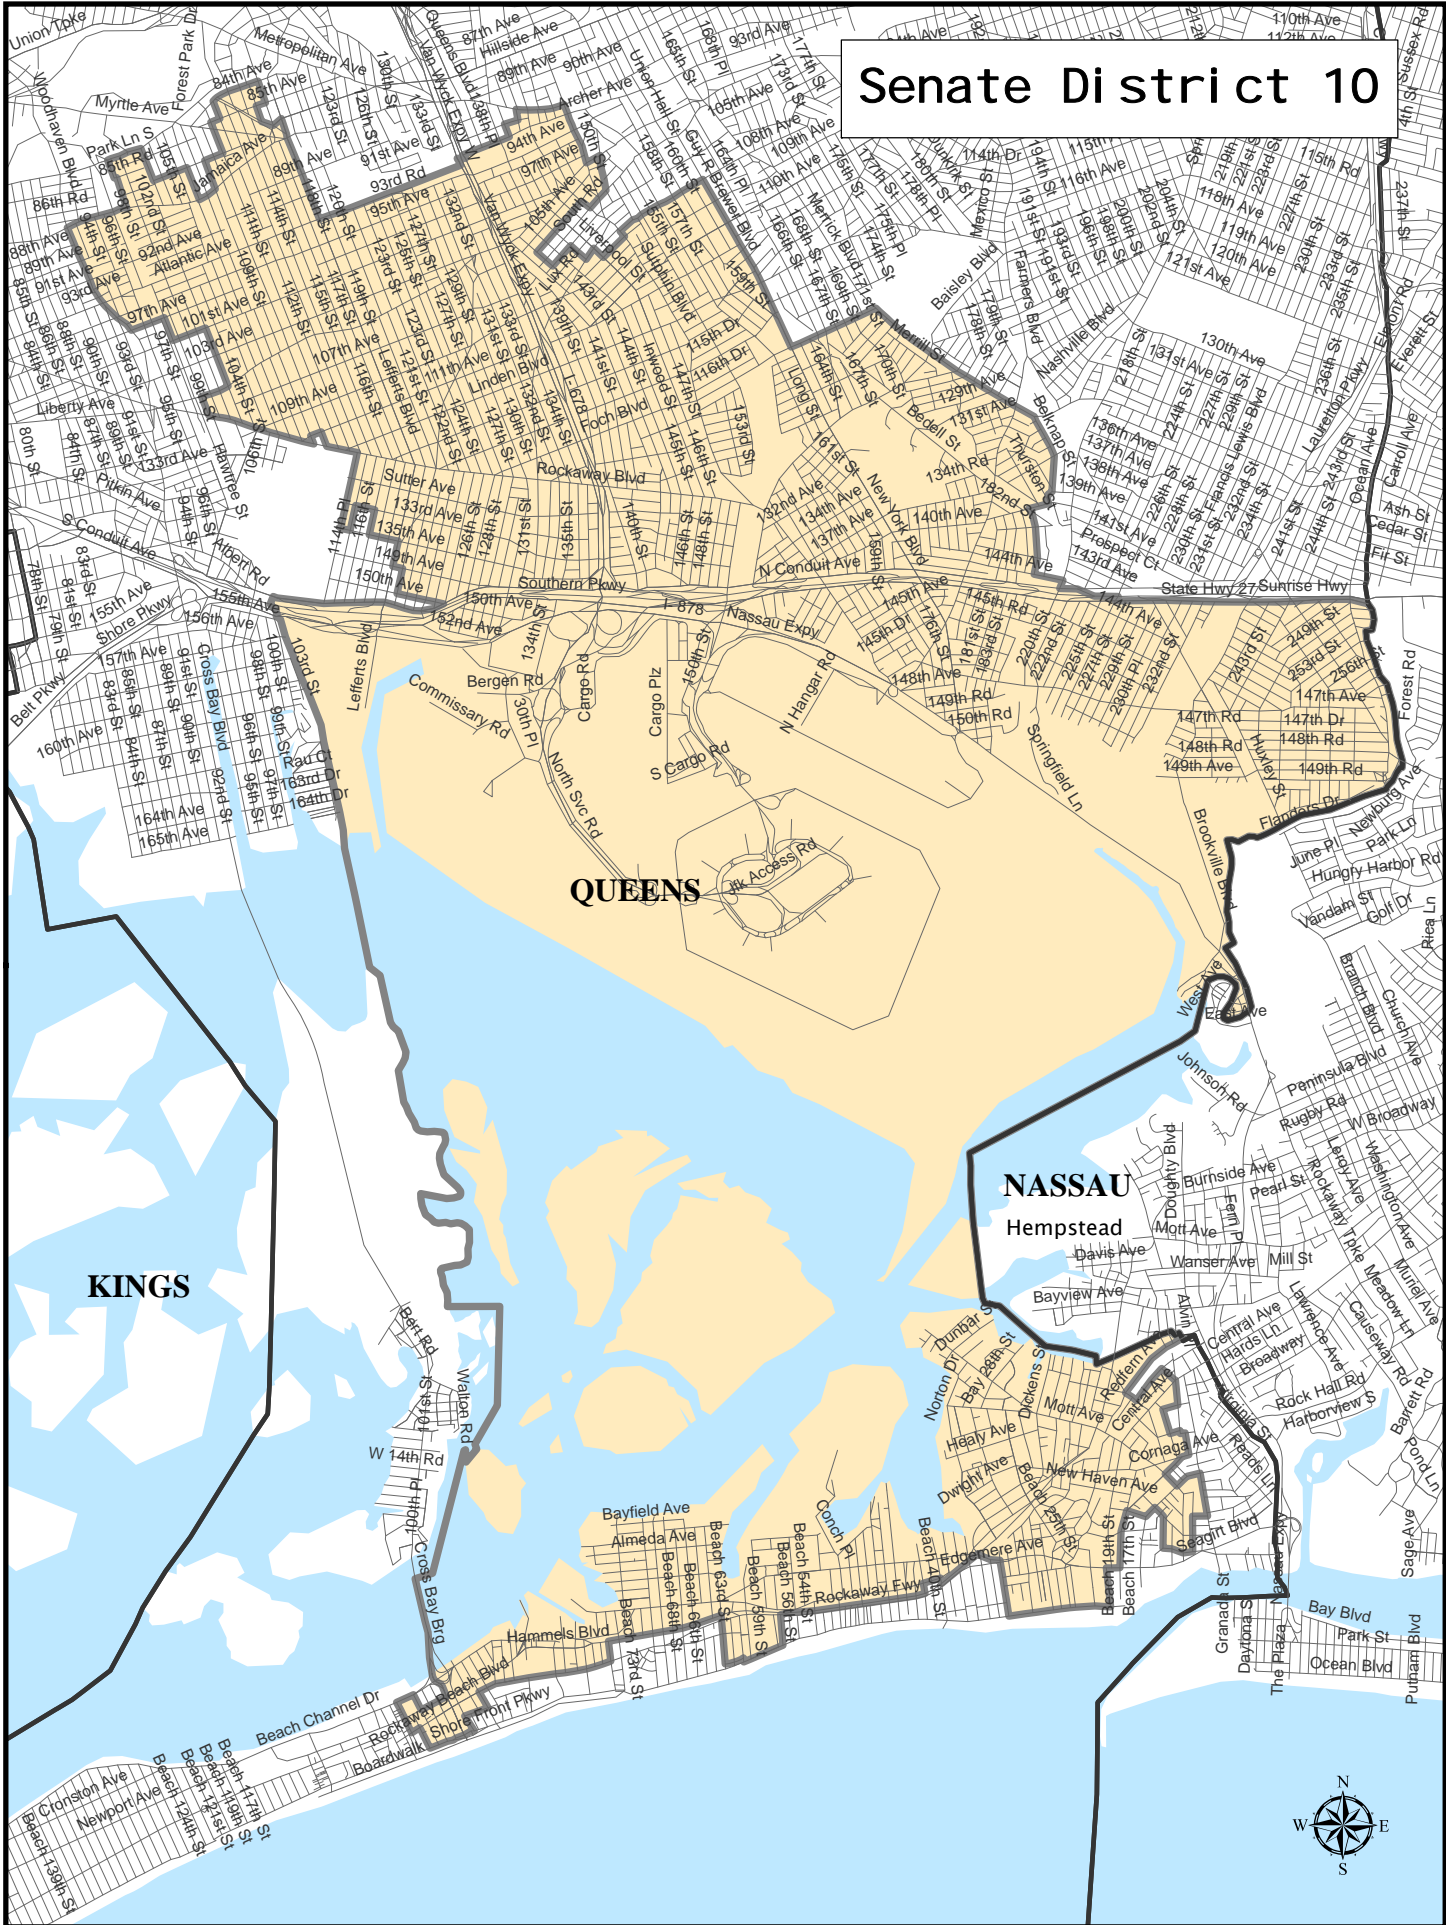

Senate District 10

QUEENS

NASSAU

Hempstead

KINGS

Senate District 10

Adjusted Total Population : 319,113
Deviation : 11,757
Deviation Percentage : 3.83

	NH White	NH Black	Hispanic	NH Asian	NH Amlnd	NH Hwn	NH Multi	NH Other	Unknown
Total	19,958	163,005	66,508	36,659	2,465	357	16,263	13,892	6
% of Total	6.25	51.08	20.84	11.49	0.77	0.11	5.10	4.35	0.00
Total 18+	16,217	121,194	47,071	27,945	1,505	266	12,330	10,233	6
% of 18+	6.85	51.19	19.88	11.80	0.64	0.11	5.21	4.32	0.00