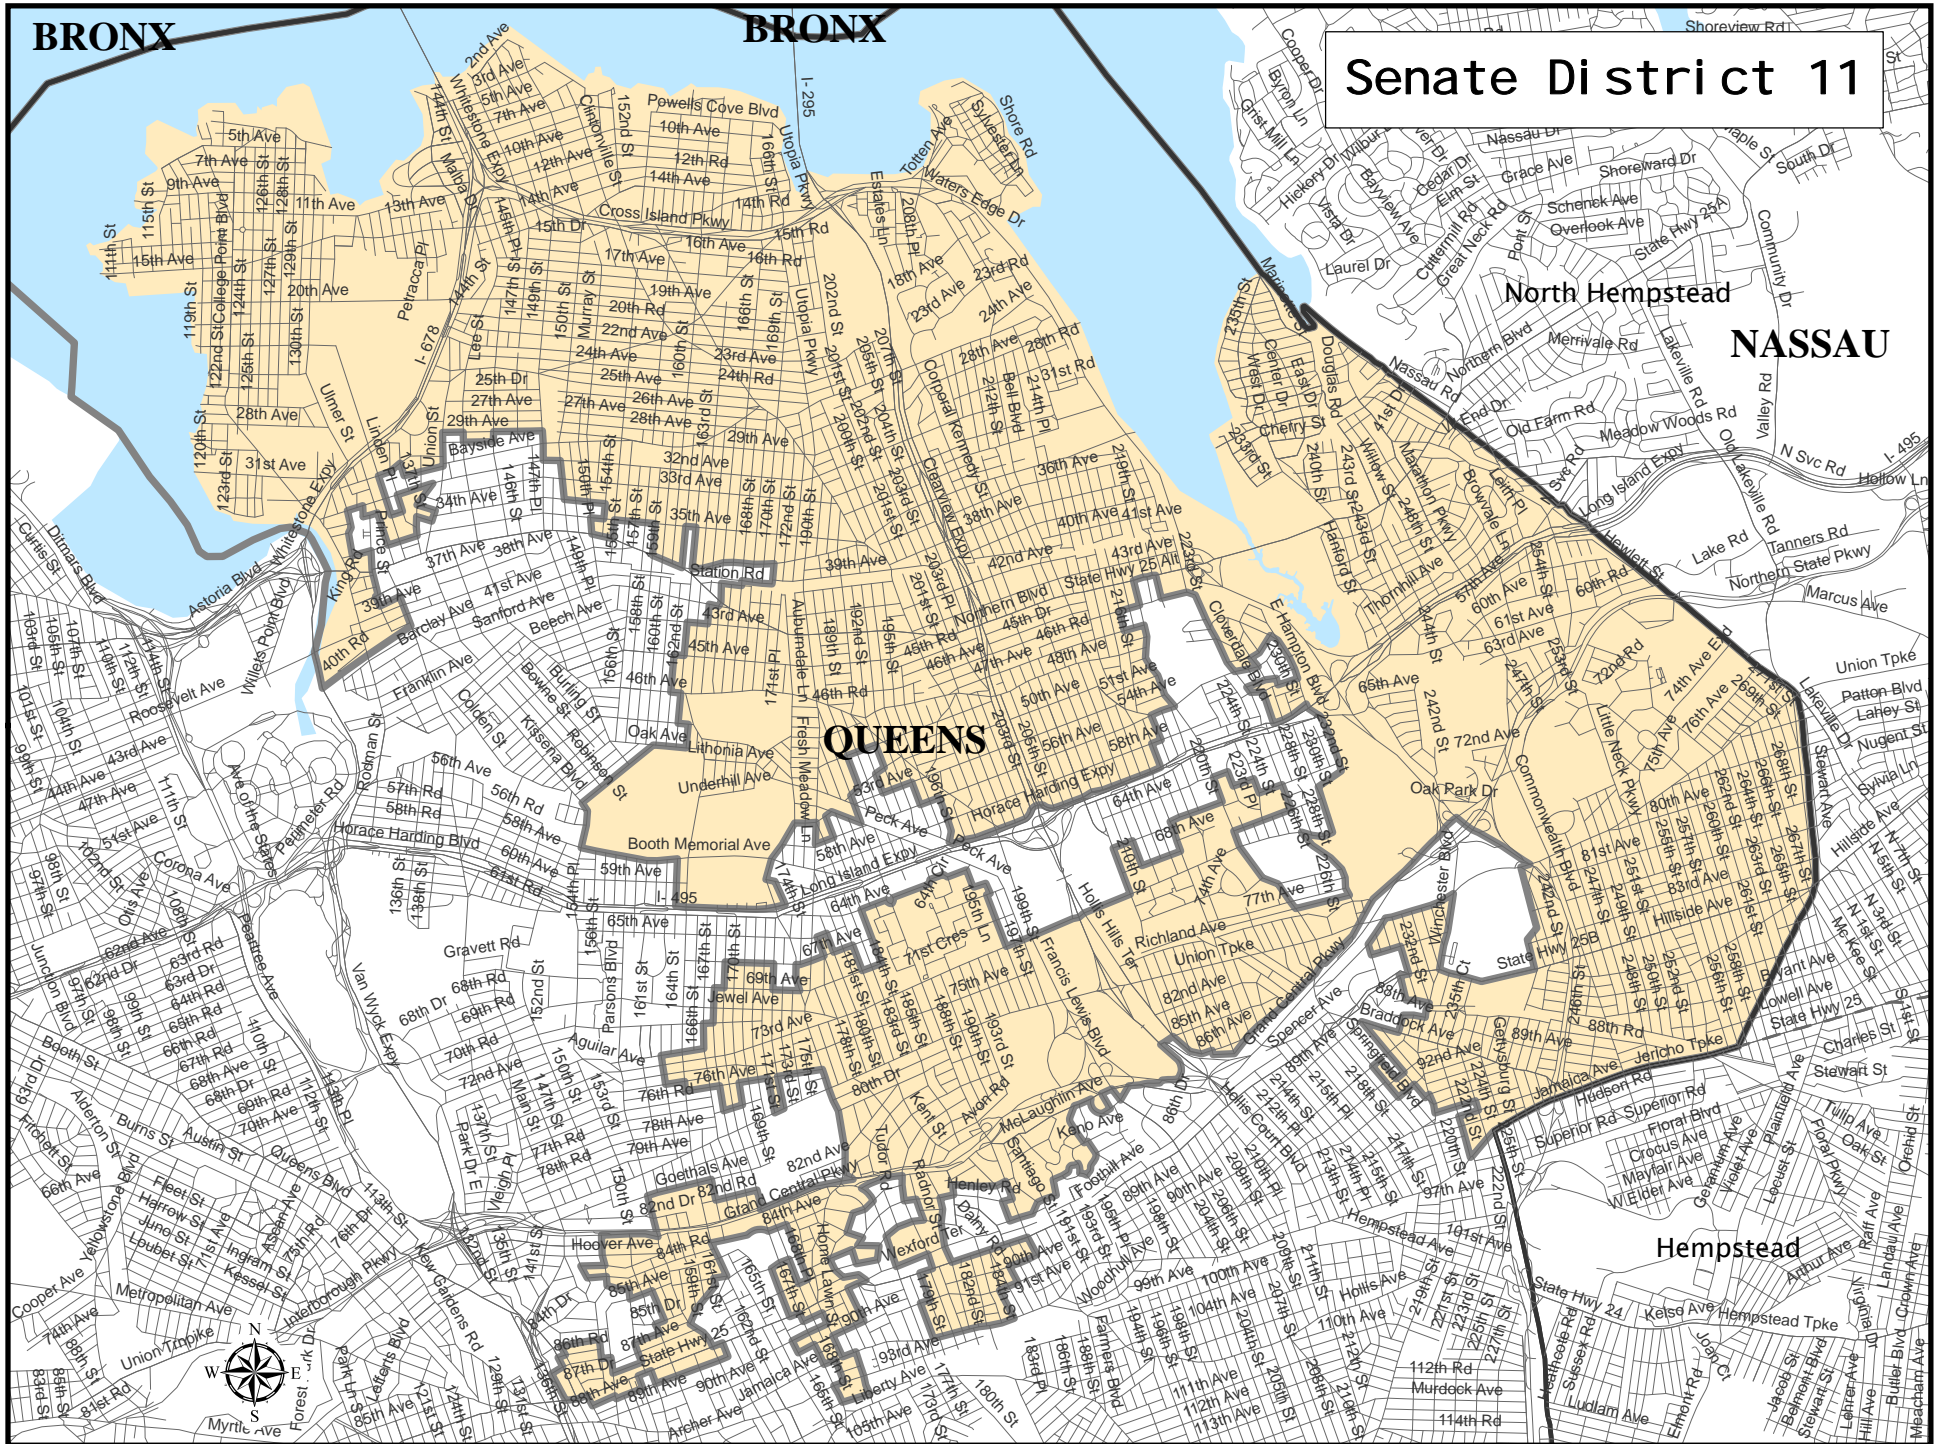

BRONX

BRONX

Senate District 11

North Hempstead

NASSAU

QUEENS

Hempstead

Senate District 11

Adjusted Total Population : 319,114
Deviation : 11,758
Deviation Percentage : 3.83

	NH White	NH Black	Hispanic	NH Asian	NH Amlnd	NH Hwn	NH Multi	NH Other	Unknown
Total	142,776	11,606	49,027	105,561	481	100	6,671	2,890	2
% of Total	44.74	3.64	15.36	33.08	0.15	0.03	2.09	0.91	0.00
Total 18+	122,497	9,314	37,088	82,645	289	70	4,559	2,080	2
% of 18+	47.38	3.60	14.34	31.97	0.11	0.03	1.76	0.80	0.00