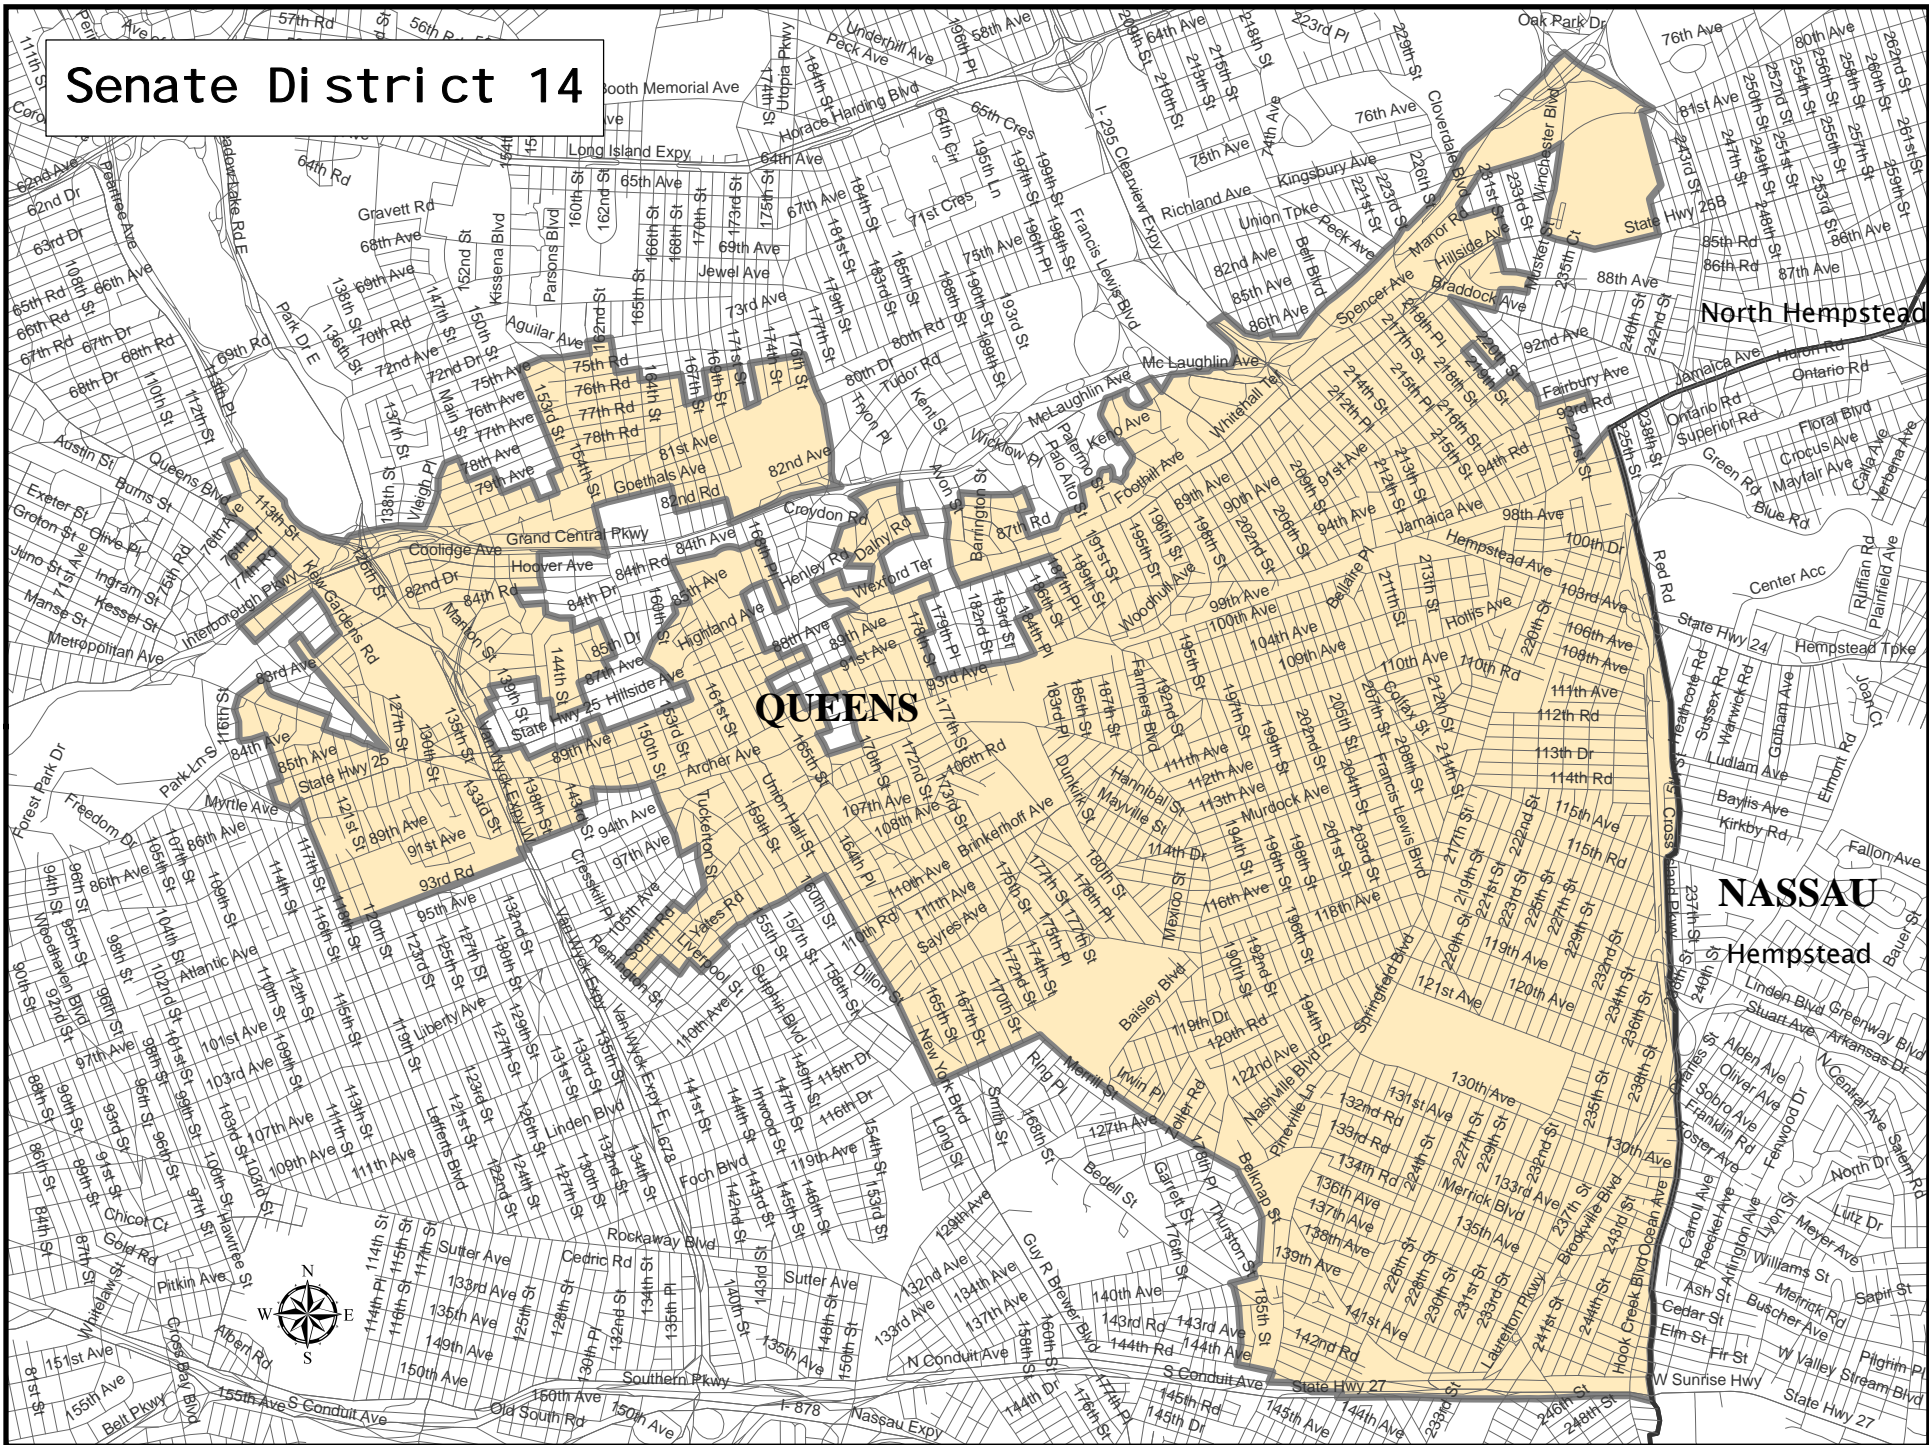

Senate District 14

Senate District 14

Adjusted Total Population : 319,112
Deviation : 11,756
Deviation Percentage : 3.83

	NH White	NH Black	Hispanic	NH Asian	NH Amlnd	NH Hwn	NH Multi	NH Other	Unknown
Total	33,116	163,736	57,240	45,341	1,494	240	10,692	7,251	2
% of Total	10.38	51.31	17.94	14.21	0.47	0.08	3.35	2.27	0.00
Total 18+	28,605	128,600	43,257	35,452	940	191	8,188	5,508	2
% of 18+	11.41	51.29	17.25	14.14	0.37	0.08	3.27	2.20	0.00