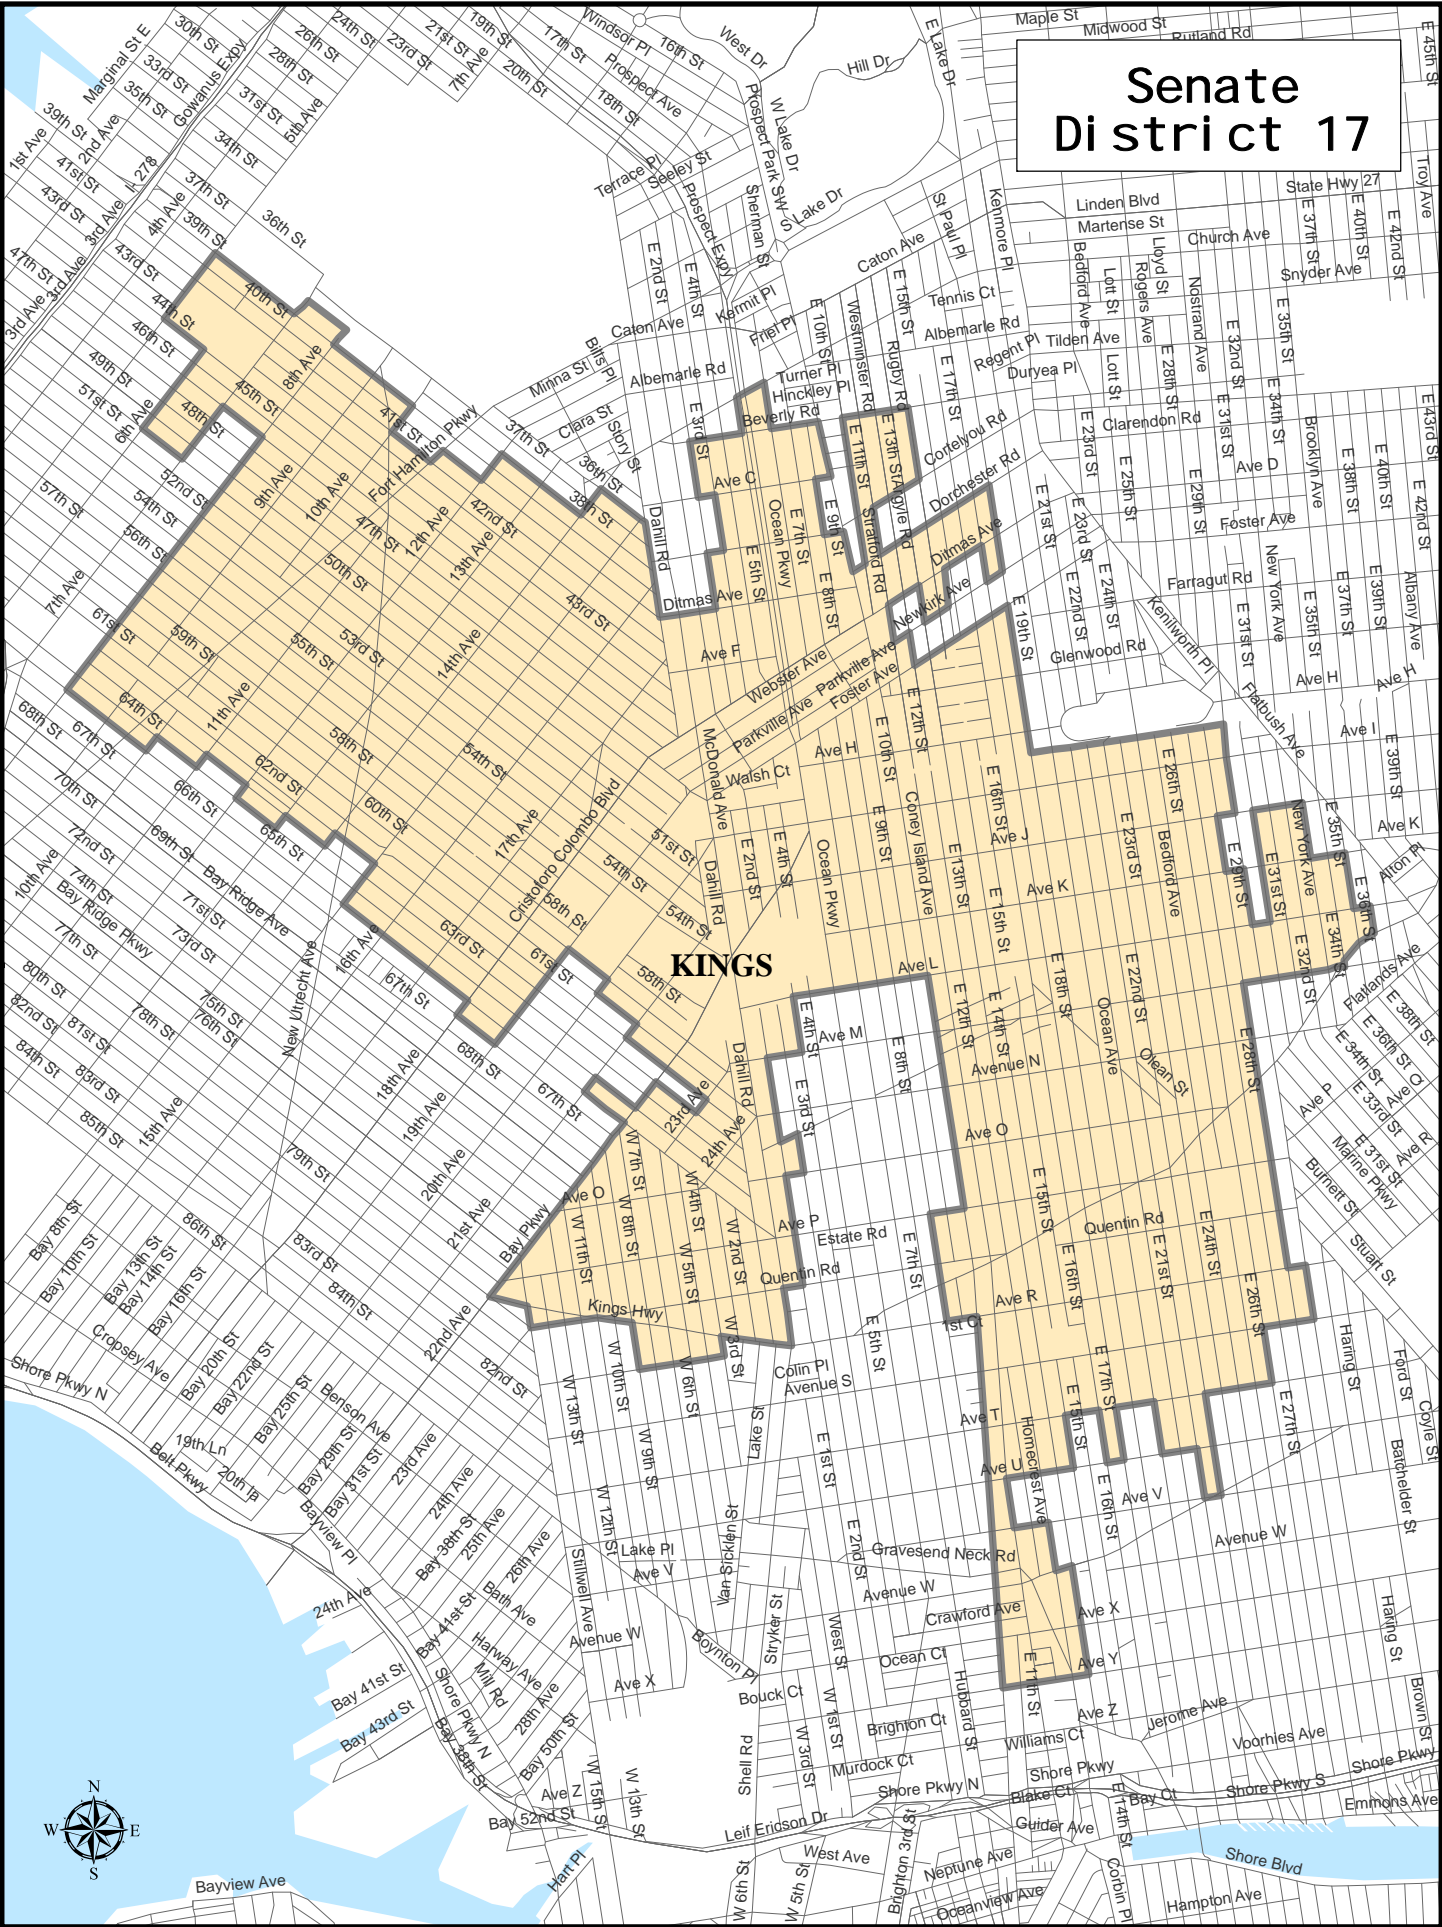

Senate District 17

KINGS

Senate District 17

Adjusted Total Population : 318,022
Deviation : 10,666
Deviation Percentage : 3.47

	NH White	NH Black	Hispanic	NH Asian	NH Amlnd	NH Hwn	NH Multi	NH Other	Unknown
Total	209,195	8,270	37,684	57,648	312	53	3,885	973	2
% of Total	65.78	2.60	11.85	18.13	0.10	0.02	1.22	0.31	0.00
Total 18+	142,225	6,741	27,449	43,361	189	45	2,654	673	2
% of 18+	63.68	3.02	12.29	19.41	0.08	0.02	1.19	0.30	0.00

Department Of Justice									
	NH White	NH Black	Hispanic	NH Asian	NH Amlnd	NH Hwn	NH Multi	NH Other	Unknown
Total	209,195	8,714	37,684	59,347	420	141	1,171	1,348	2
% of Total	65.78	2.74	11.85	18.66	0.13	0.04	0.37	0.42	0.00
Total 18+	142,225	6,979	27,449	44,485	287	117	855	940	2
% of 18+	63.68	3.12	12.29	19.92	0.13	0.05	0.38	0.42	0.00