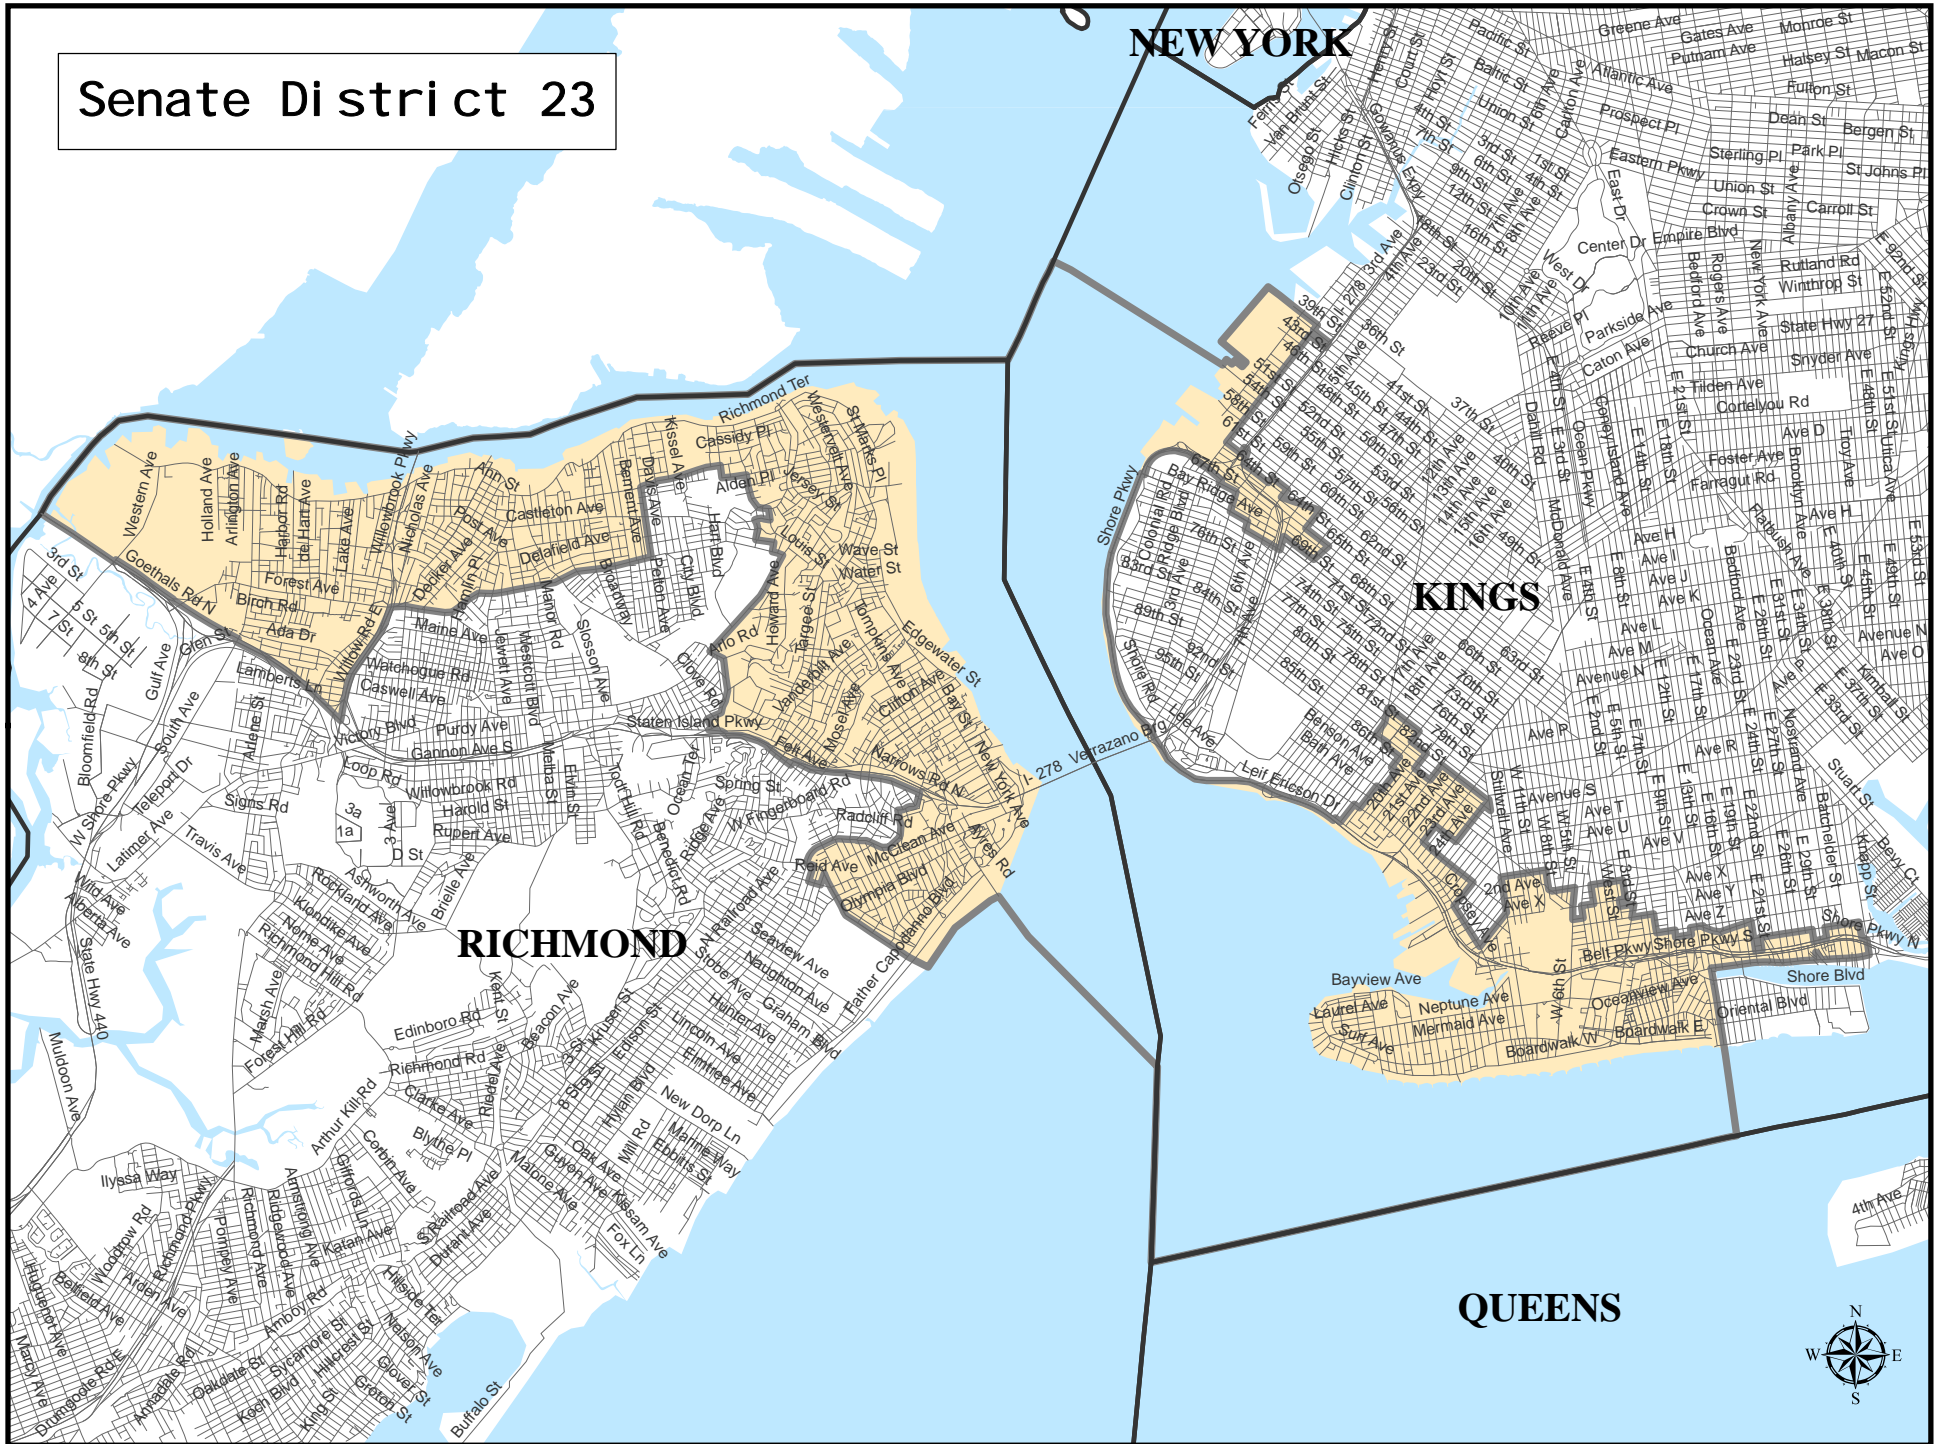

Senate District 23

NEW YORK

KINGS

RICHMOND

QUEENS

Senate District 23

Adjusted Total Population : 318,021
Deviation : 10,665
Deviation Percentage : 3.47

	NH White	NH Black	Hispanic	NH Asian	NH Amlnd	NH Hwn	NH Multi	NH Other	Unknown
Total	145,940	53,125	74,296	37,712	614	79	5,325	925	5
% of Total	45.89	16.70	23.36	11.86	0.19	0.02	1.67	0.29	0.00
Total 18+	125,401	37,512	50,313	29,139	444	67	3,395	608	5
% of 18+	50.79	15.19	20.38	11.80	0.18	0.03	1.38	0.25	0.00