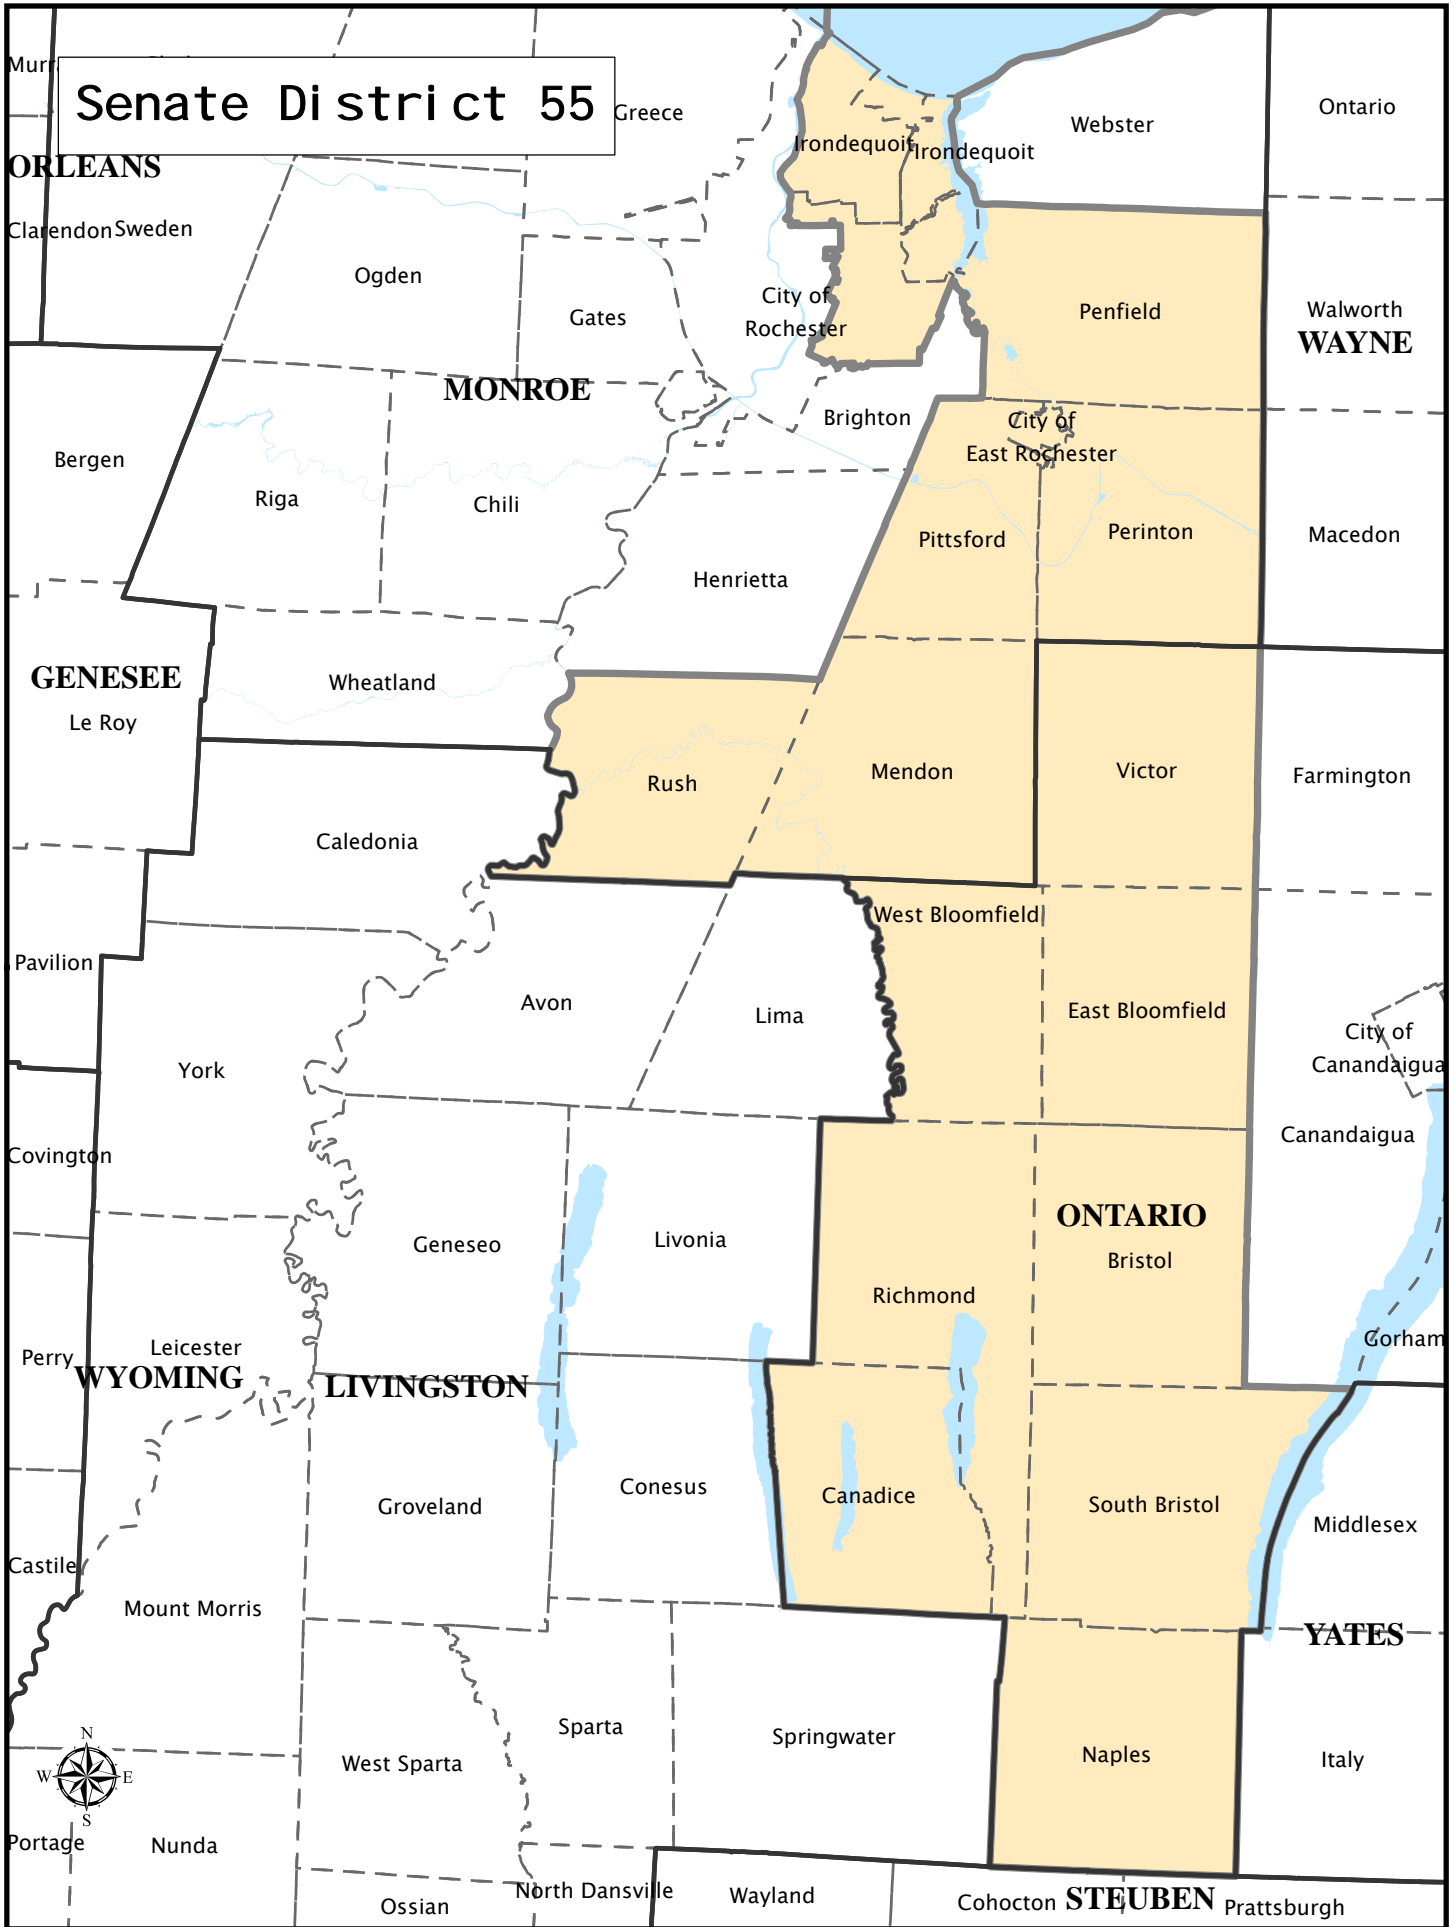

Senate District 55

Senate District 55

Adjusted Total Population : 292,306
Deviation : -15,050
Deviation Percentage : -4.90

	NH White	NH Black	Hispanic	NH Asian	NH Amlnd	NH Hwn	NH Multi	NH Other	Unknown
Total	229,558	29,901	19,949	7,050	537	50	4,854	405	2
% of Total	78.53	10.23	6.82	2.41	0.18	0.02	1.66	0.14	0.00
Total 18+	184,994	20,642	12,698	5,201	429	47	2,307	229	2
% of 18+	81.66	9.11	5.60	2.30	0.19	0.02	1.02	0.10	0.00

Department Of Justice									
	NH White	NH Black	Hispanic	NH Asian	NH Amlnd	NH Hwn	NH Multi	NH Other	Unknown
Total	229,558	31,906	19,949	8,270	1,157	89	854	521	2
% of Total	78.53	10.92	6.82	2.83	0.40	0.03	0.29	0.18	0.00
Total 18+	184,994	21,354	12,698	5,687	888	77	548	301	2
% of 18+	81.66	9.43	5.60	2.51	0.39	0.03	0.24	0.13	0.00