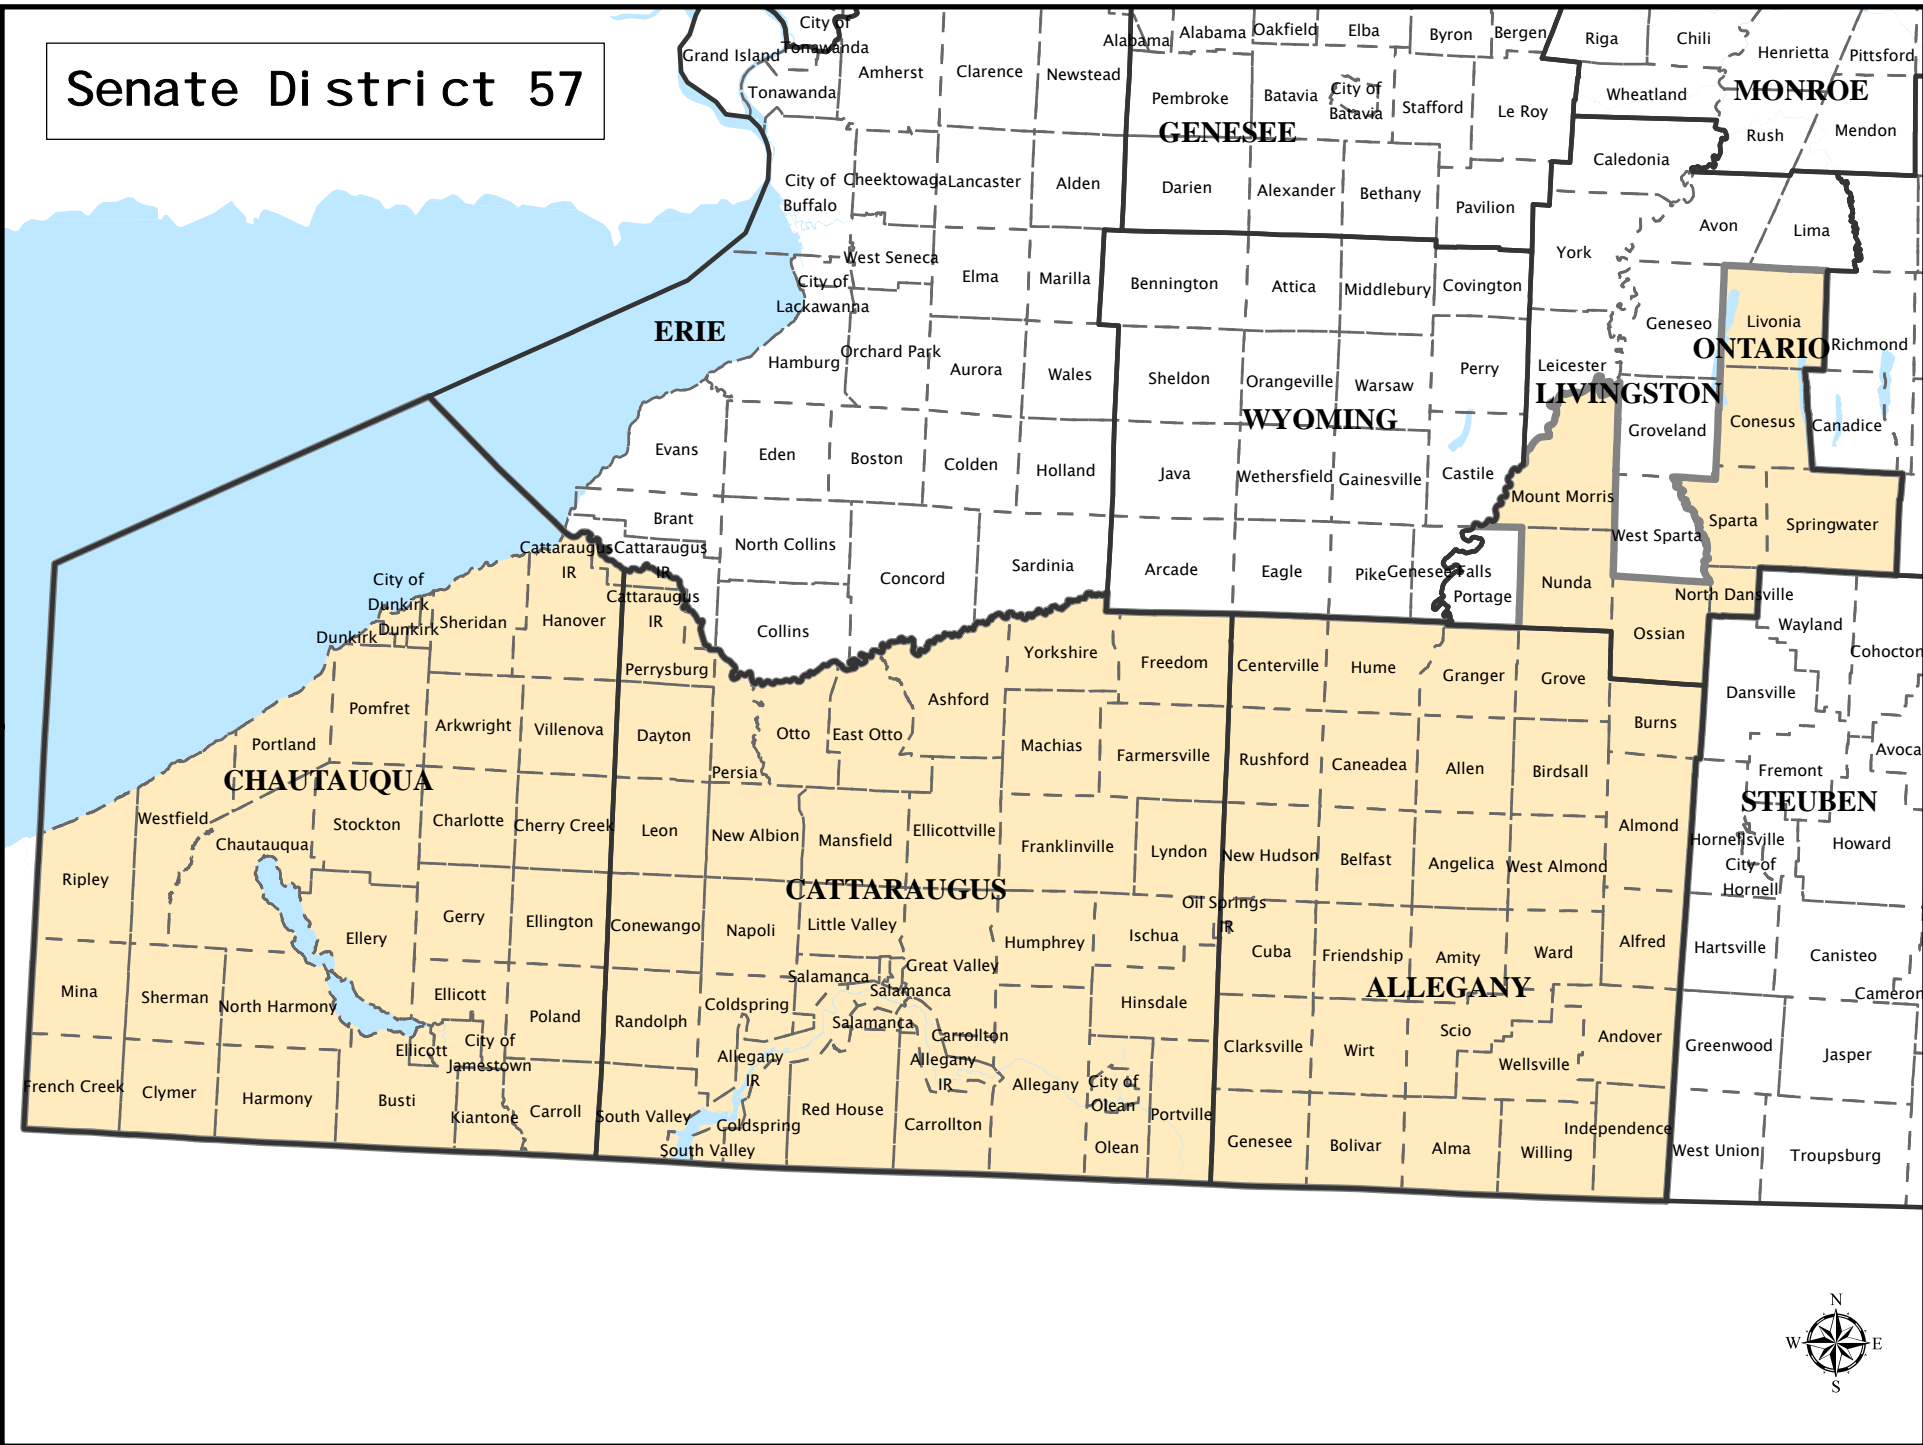

Senate District 57

Senate District 57

Adjusted Total Population : 292,081
 Deviation : -15,275
 Deviation Percentage : -4.97

	NH White	NH Black	Hispanic	NH Asian	NH Amlnd	NH Hwn	NH Multi	NH Other	Unknown
Total	267,888	4,203	10,787	1,771	3,127	58	4,092	160	-5
% of Total	91.72	1.44	3.69	0.61	1.07	0.02	1.40	0.05	0.00
Total 18+	211,671	3,140	6,518	1,357	2,191	48	1,815	86	-5
% of 18+	93.32	1.38	2.87	0.60	0.97	0.02	0.80	0.04	0.00

Department Of Justice									
	NH White	NH Black	Hispanic	NH Asian	NH Amlnd	NH Hwn	NH Multi	NH Other	Unknown
Total	267,888	6,020	10,787	2,215	4,484	98	368	226	-5
% of Total	91.72	2.06	3.69	0.76	1.54	0.03	0.13	0.08	0.00
Total 18+	211,671	3,618	6,518	1,557	3,055	72	196	139	-5
% of 18+	93.32	1.60	2.87	0.69	1.35	0.03	0.09	0.06	0.00