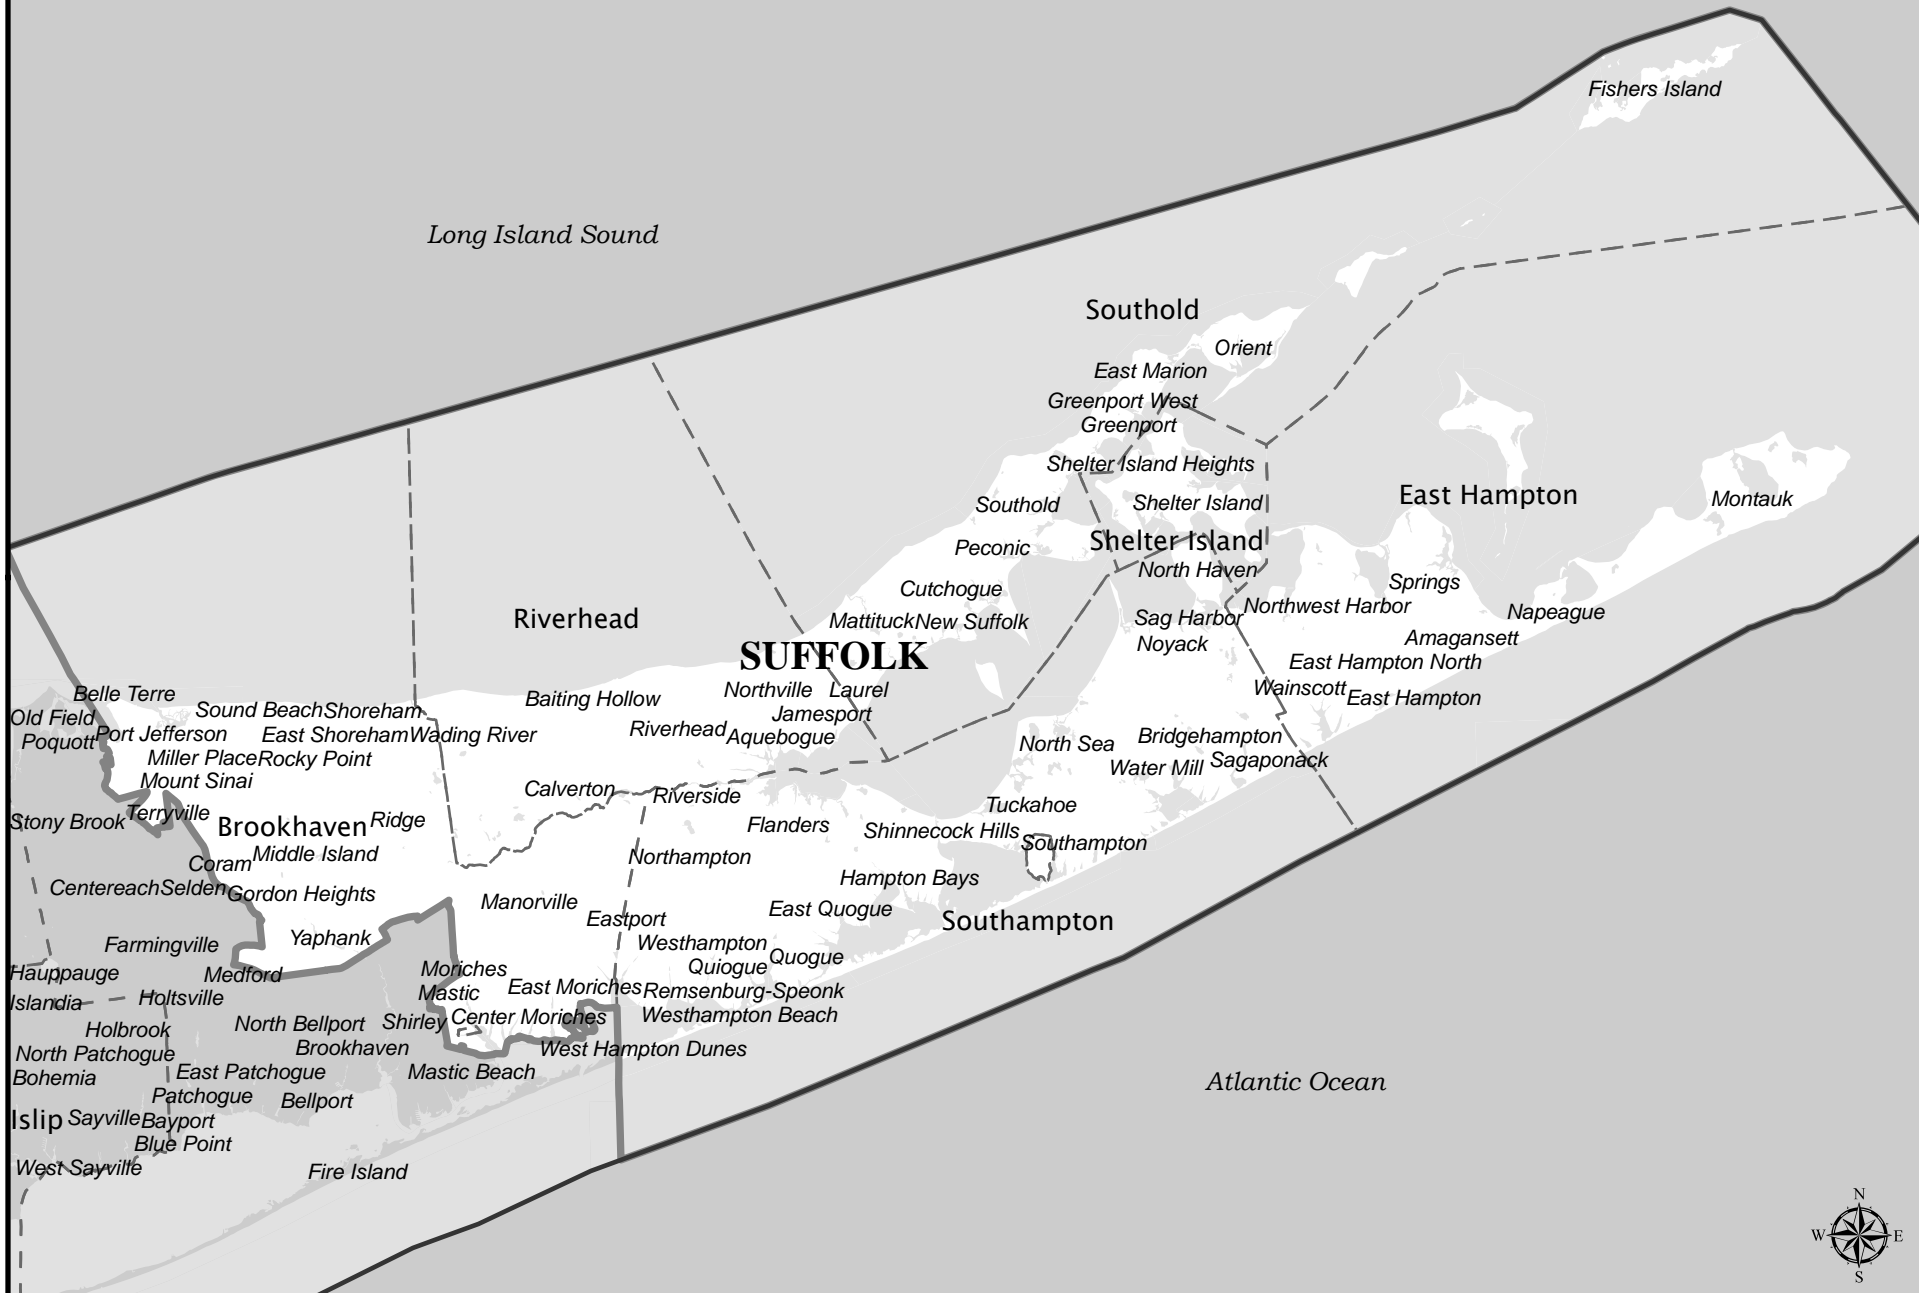

Senate District 1

Senate District 1

Adjusted Total Population : 315,163
Deviation : 7,807
Deviation Percentage : 2.54

	NH White	NH Black	Hispanic	NH Asian	NH Amlnd	NH Hwn	NH Multi	NH Other	Unknown
Total	242,981	16,825	42,957	6,348	1,190	92	4,234	531	5
% of Total	77.10	5.34	13.63	2.01	0.38	0.03	1.34	0.17	0.00
Total 18+	193,137	12,431	29,849	4,808	907	62	2,120	337	5
% of 18+	79.27	5.10	12.25	1.97	0.37	0.03	0.87	0.14	0.00