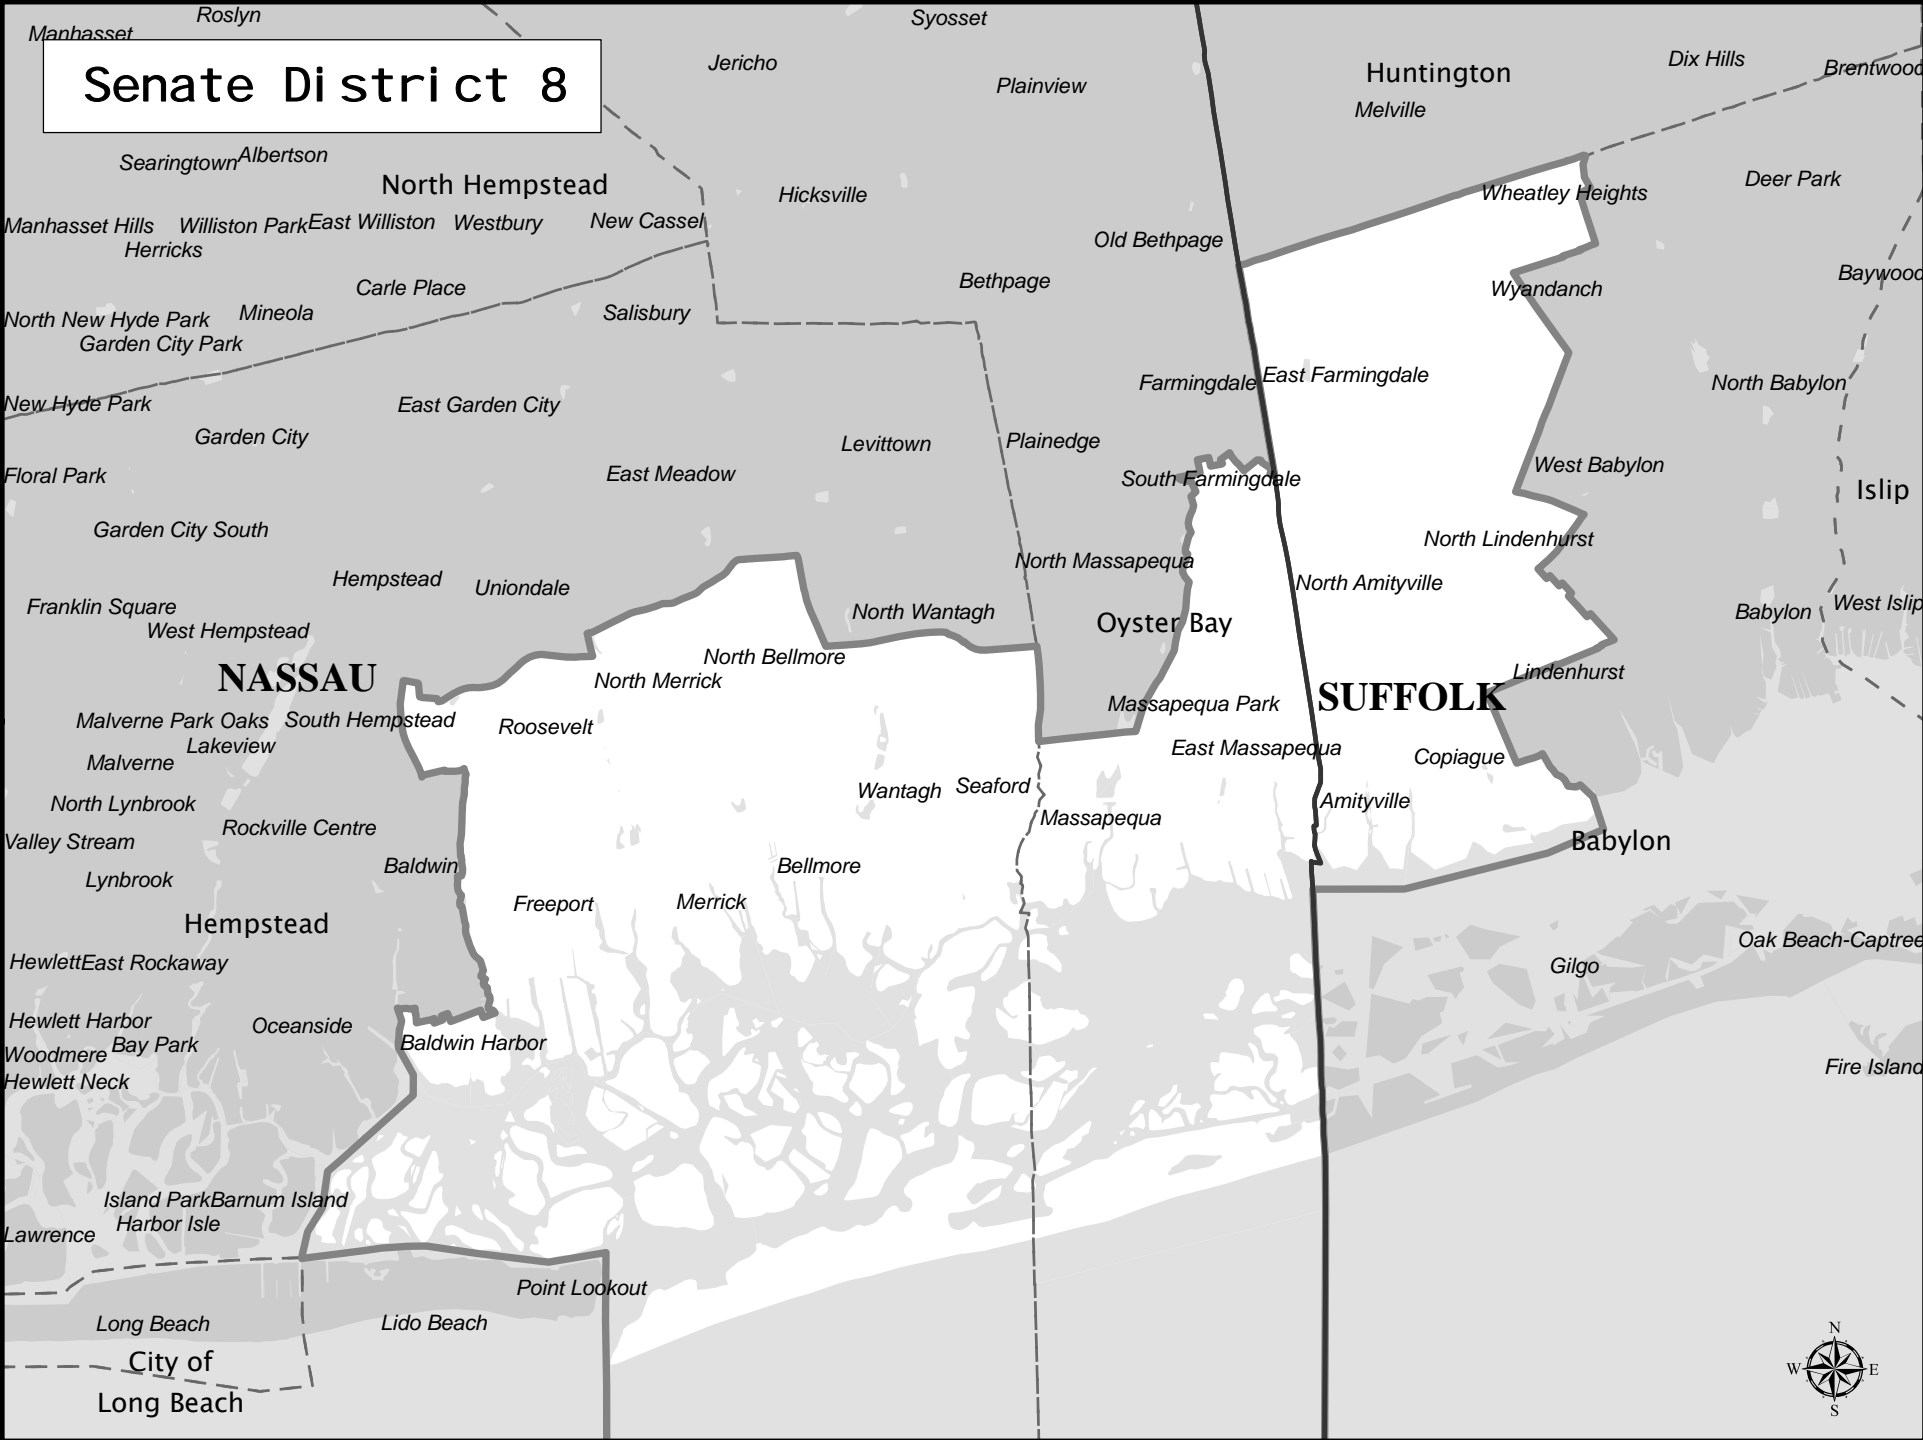

Senate District 8

Senate District 8

Adjusted Total Population : 315,163
Deviation : 7,807
Deviation Percentage : 2.54

	NH White	NH Black	Hispanic	NH Asian	NH Amlnd	NH Hwn	NH Multi	NH Other	Unknown
Total	199,459	48,180	54,673	7,494	487	37	4,054	775	4
% of Total	63.29	15.29	17.35	2.38	0.15	0.01	1.29	0.25	0.00
Total 18+	156,907	35,803	38,033	5,804	345	31	2,284	500	4
% of 18+	65.46	14.94	15.87	2.42	0.14	0.01	0.95	0.21	0.00