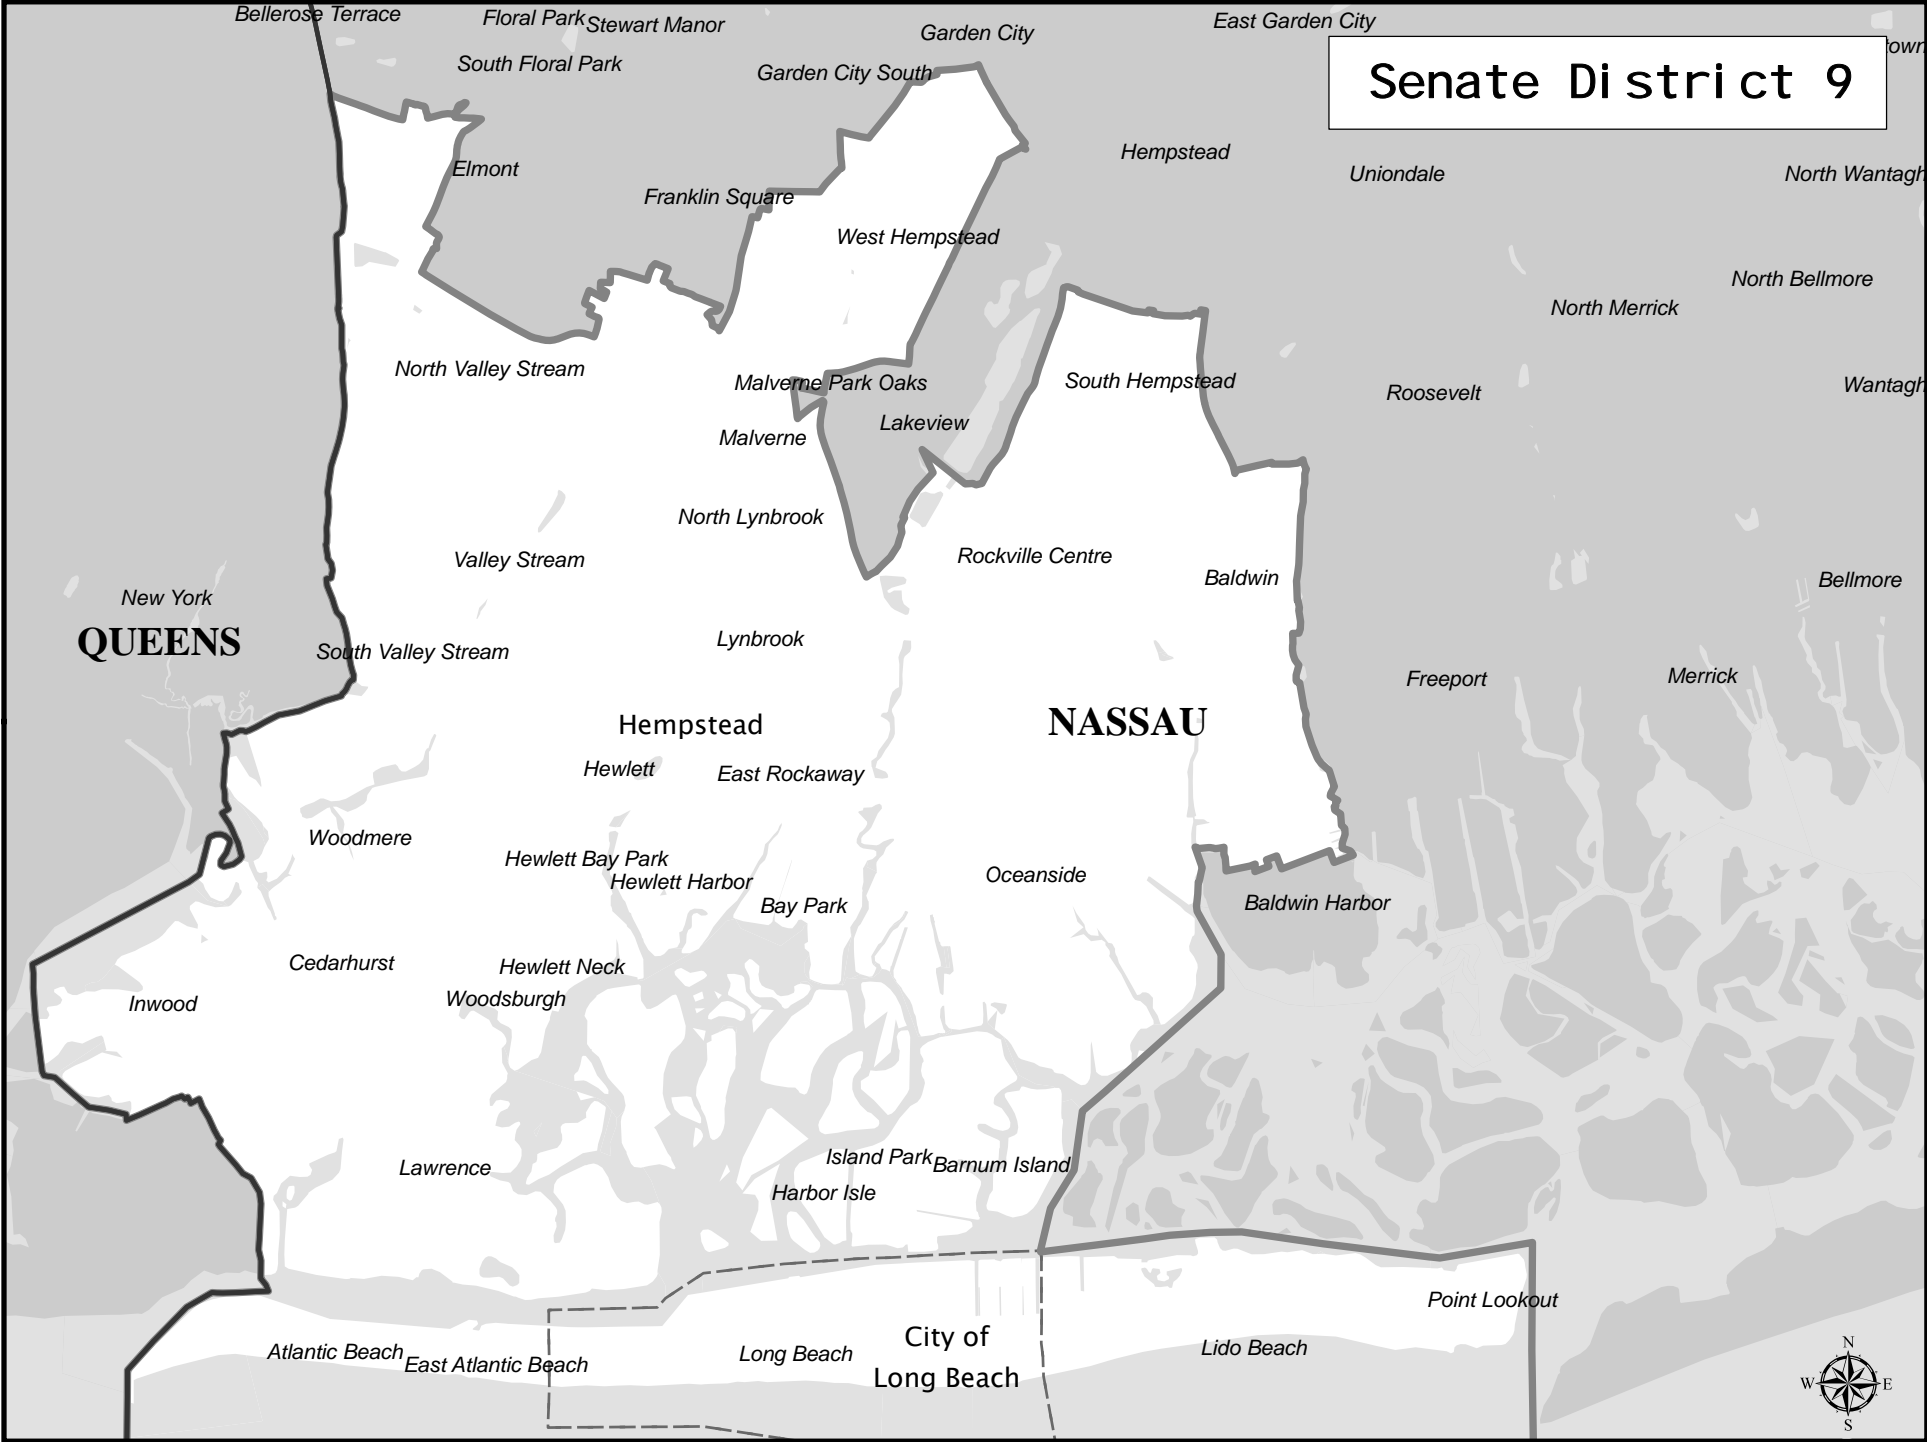

Senate District 9

Senate District 9

Adjusted Total Population : 315,164
 Deviation : 7,808
 Deviation Percentage : 2.54

	NH White	NH Black	Hispanic	NH Asian	NH Amlnd	NH Hwn	NH Multi	NH Other	Unknown
Total	211,656	36,114	44,521	16,919	295	49	3,888	1,722	0
% of Total	67.16	11.46	14.13	5.37	0.09	0.02	1.23	0.55	0.00
Total 18+	168,823	25,895	31,655	12,886	178	31	2,219	1,096	0
% of 18+	69.54	10.67	13.04	5.31	0.07	0.01	0.91	0.45	0.00