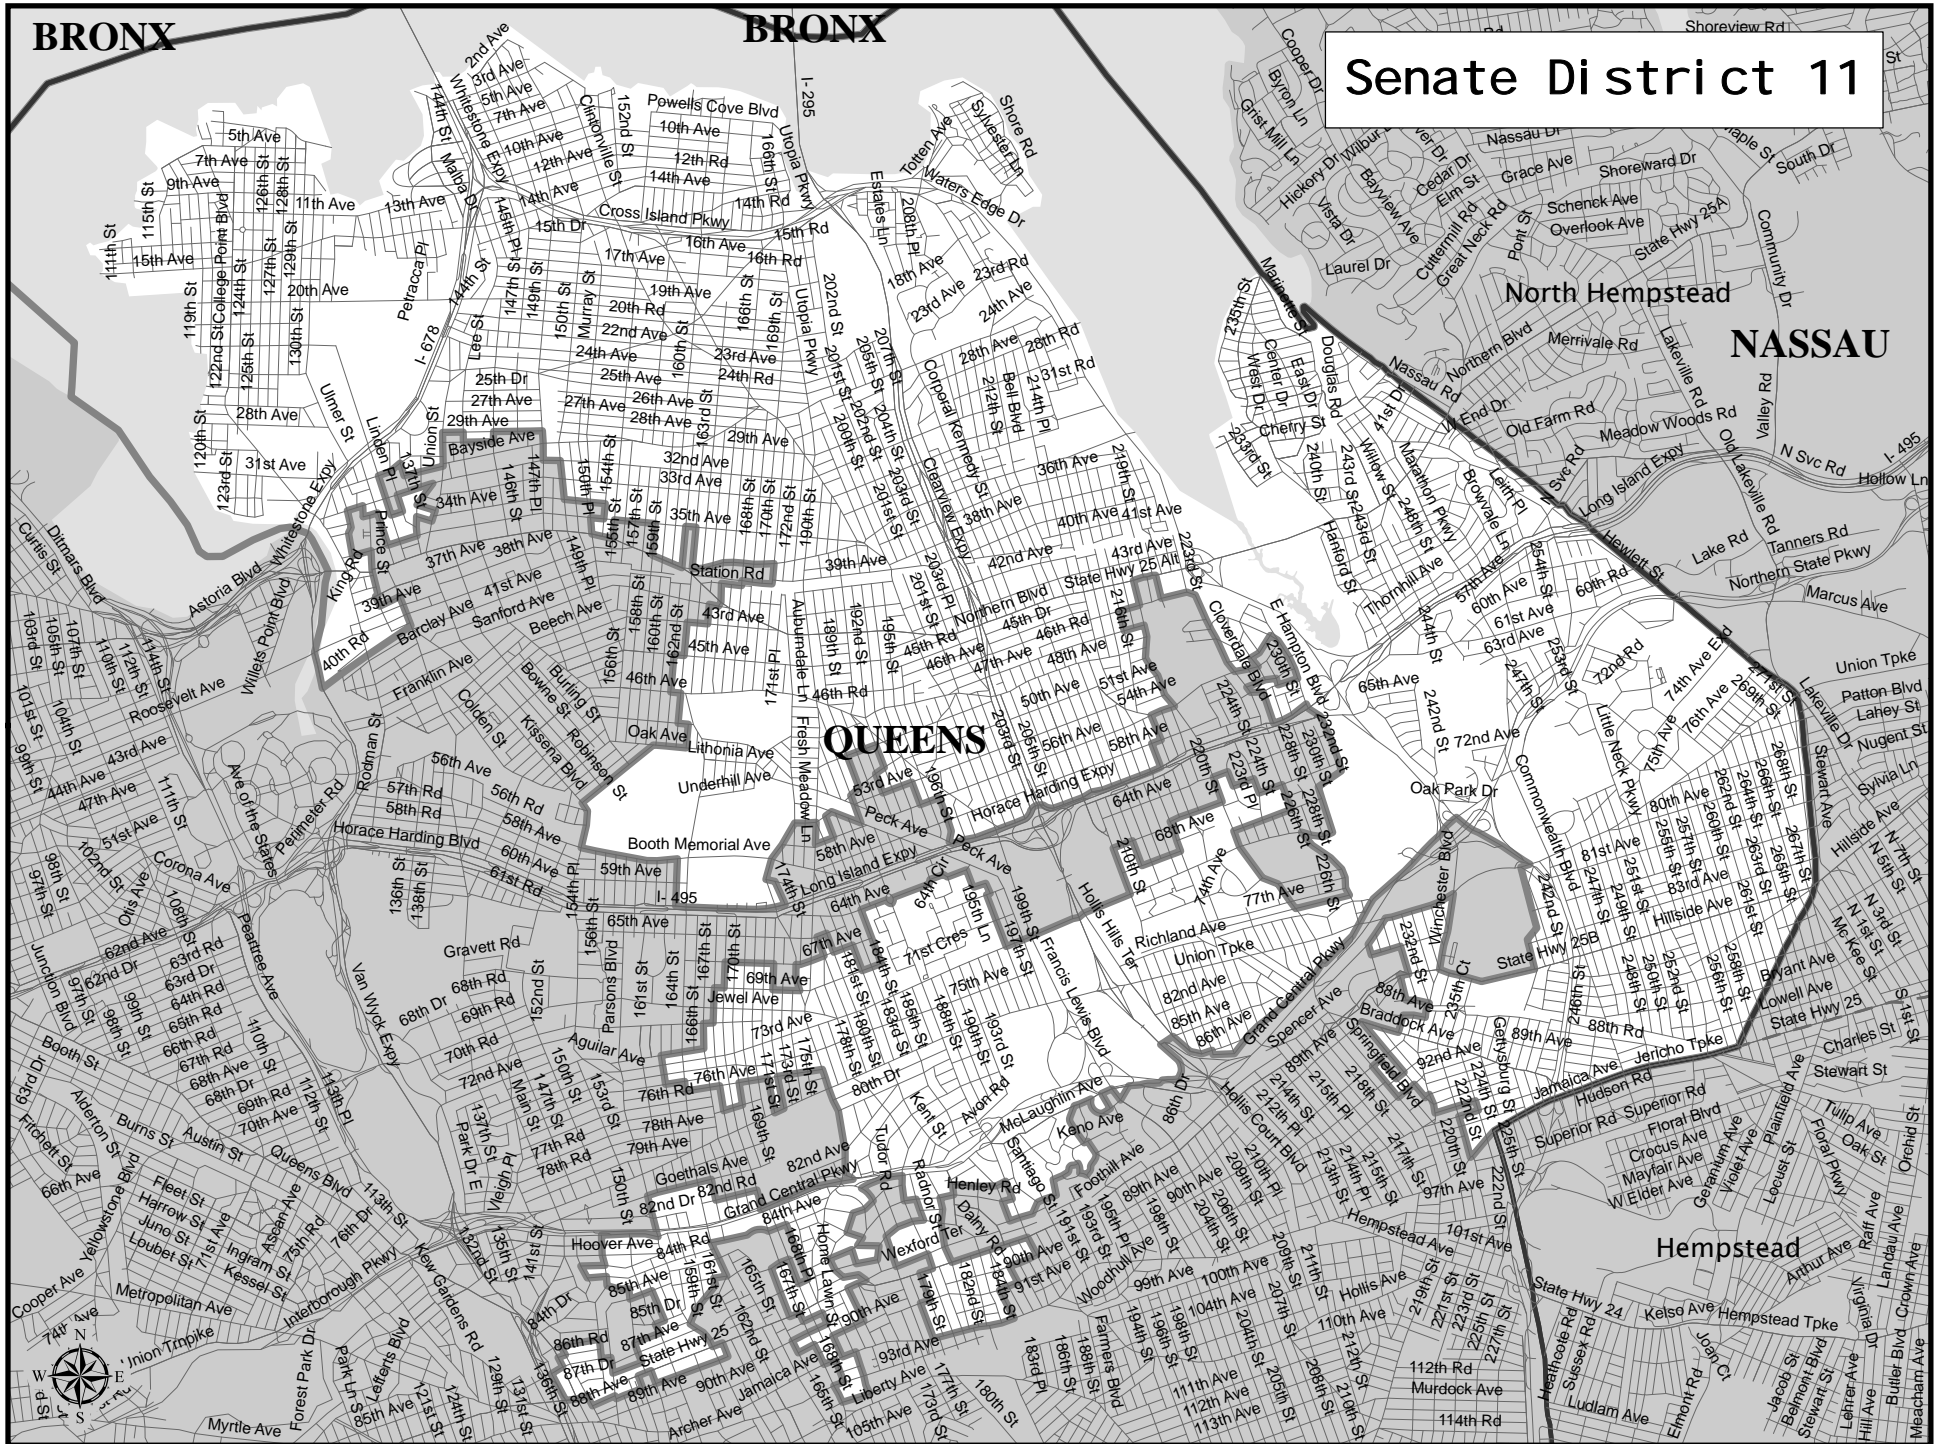

BRONX

BRONX

Senate District 11

North Hempstead

NASSAU

QUEENS

Hempstead

Senate District 11

Adjusted Total Population : 319,114
Deviation : 11,758
Deviation Percentage : 3.83

	NH White	NH Black	Hispanic	NH Asian	NH Amlnd	NH Hwn	NH Multi	NH Other	Unknown
Total	142,776	11,606	49,027	105,561	481	100	6,671	2,890	2
% of Total	44.74	3.64	15.36	33.08	0.15	0.03	2.09	0.91	0.00
Total 18+	122,497	9,314	37,088	82,645	289	70	4,559	2,080	2
% of 18+	47.38	3.60	14.34	31.97	0.11	0.03	1.76	0.80	0.00