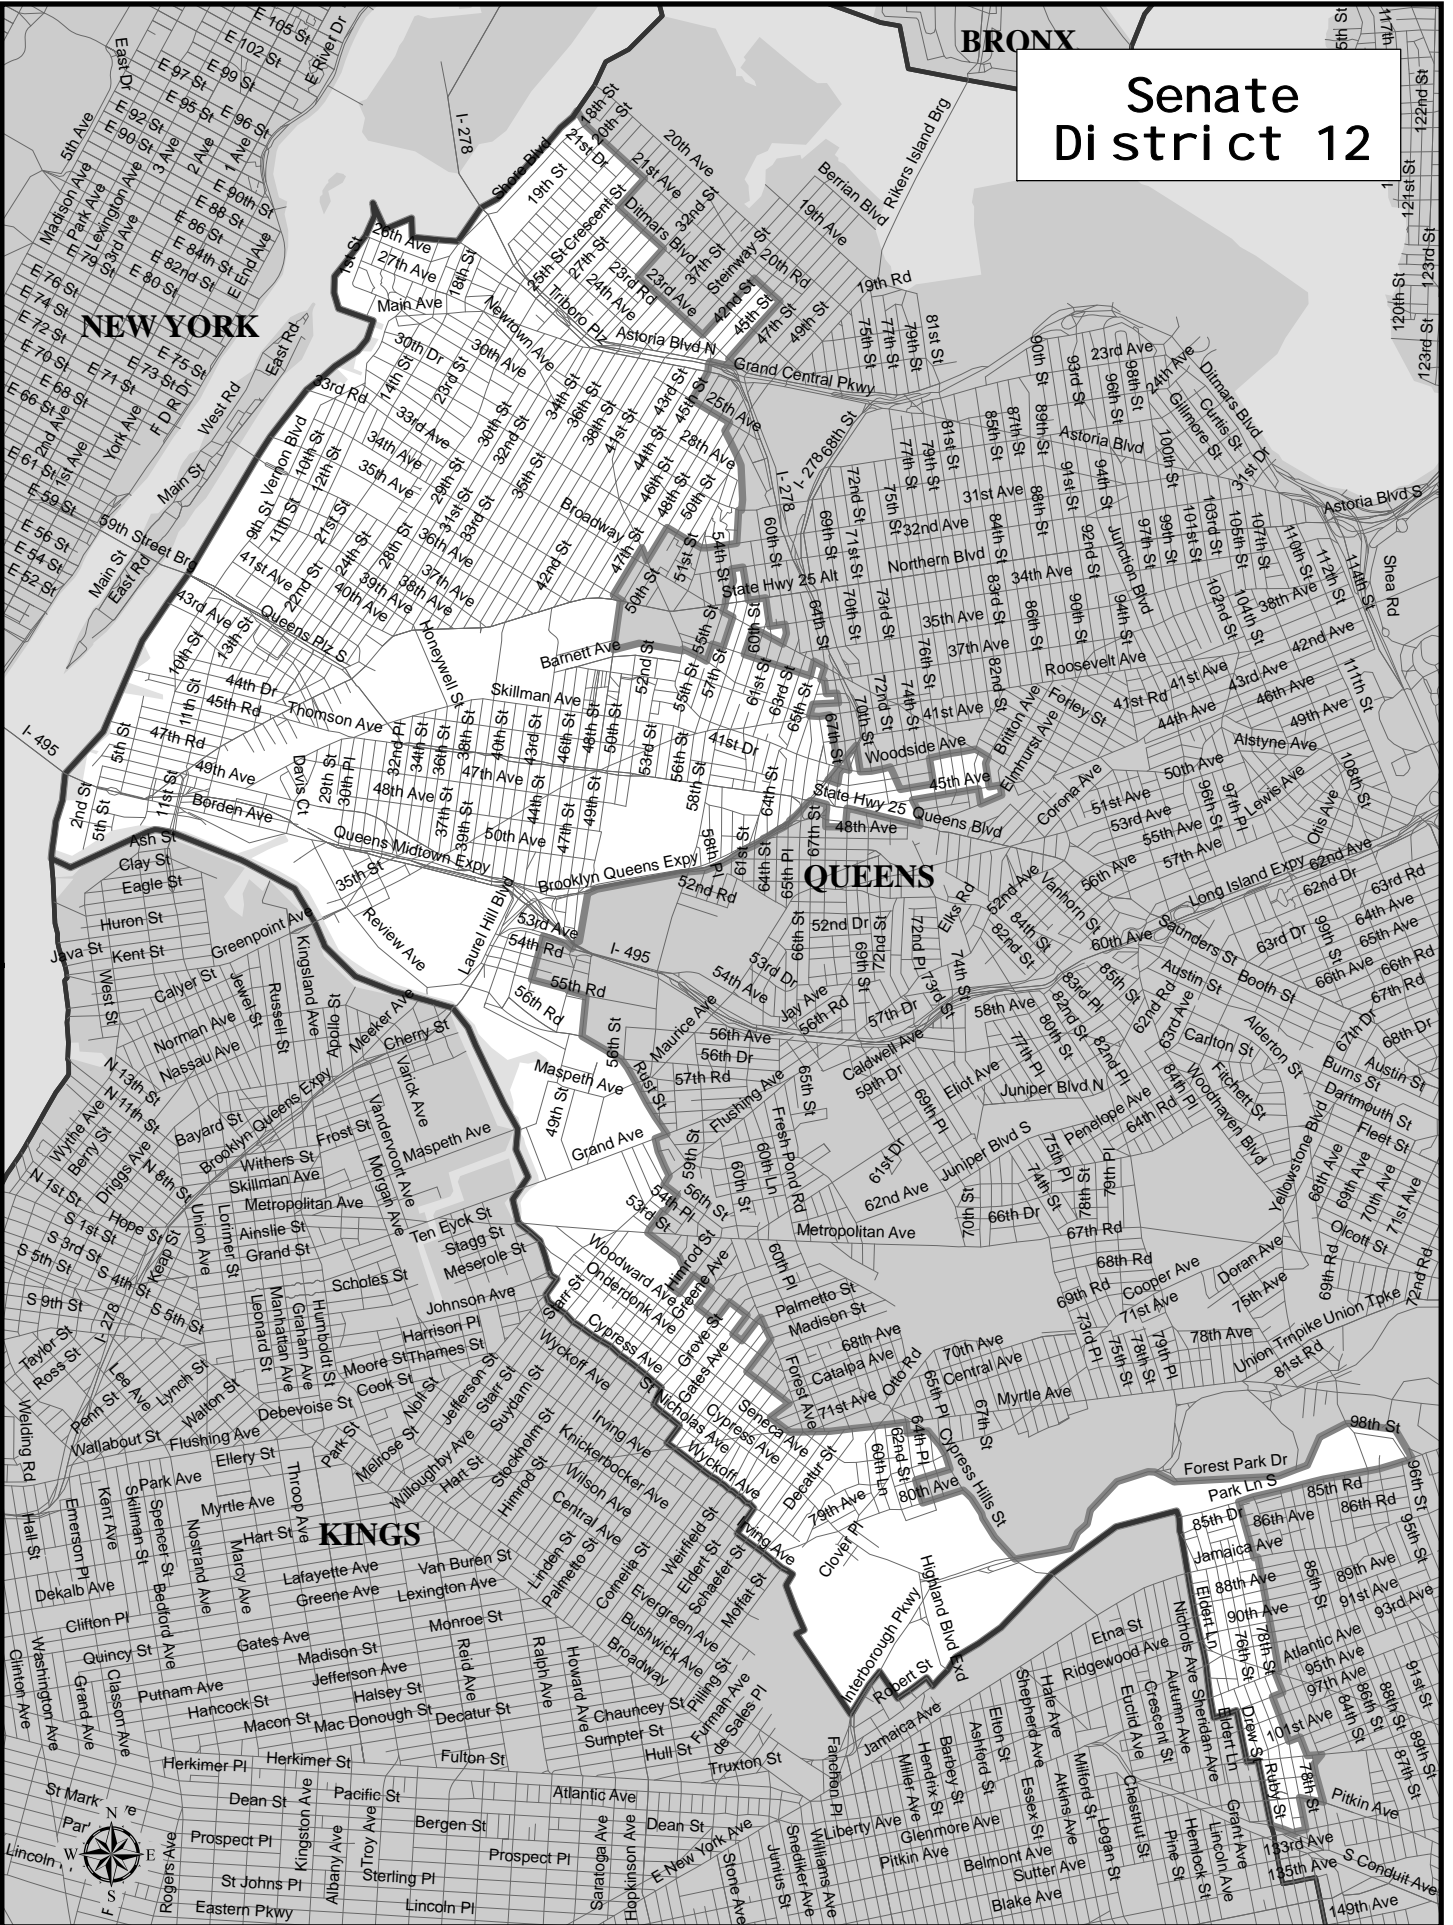

BRONX

# Senate District 12

NEW YORK

QUEENS

KINGS

**Senate District 12**

**Adjusted Total Population :** 319,114  
**Deviation :** 11,758  
**Deviation Percentage :** 3.83

	NH White	NH Black	Hispanic	NH Asian	NH Amlnd	NH Hwn	NH Multi	NH Other	Unknown
<b>Total</b>	114,601	15,244	116,752	62,541	654	133	6,434	2,756	-1
<b>% of Total</b>	35.91	4.78	36.59	19.60	0.20	0.04	2.02	0.86	0.00
<b>Total 18+</b>	102,585	11,910	87,866	50,836	371	105	4,747	2,090	-1
<b>% of 18+</b>	39.38	4.57	33.73	19.51	0.14	0.04	1.82	0.80	0.00