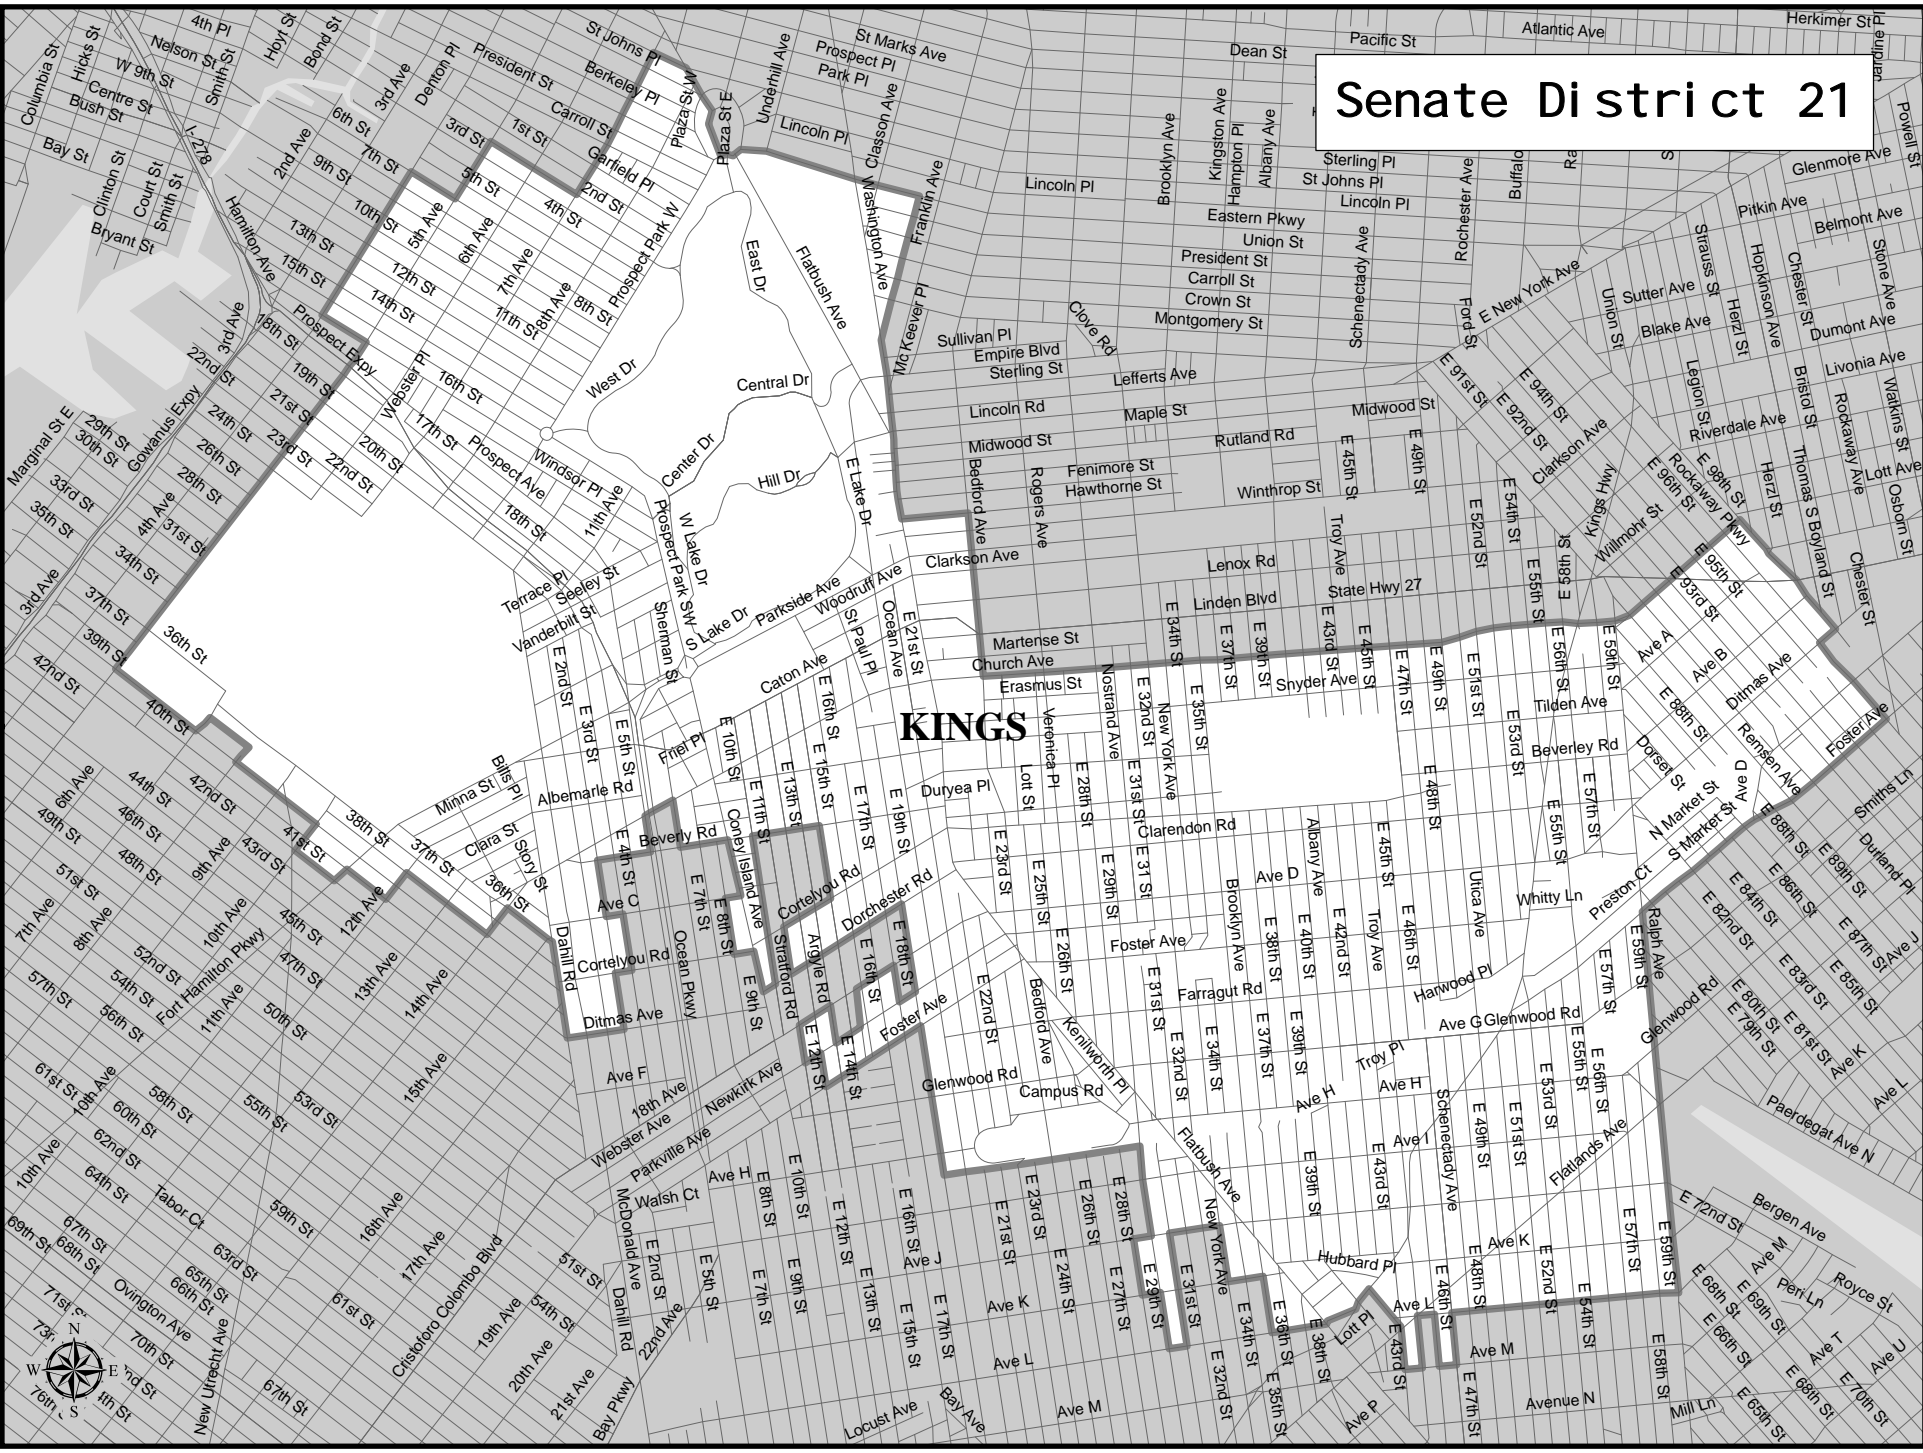

Senate District 21

KINGS

Senate District 21

Adjusted Total Population : 318,021
Deviation : 10,665
Deviation Percentage : 3.47

	NH White	NH Black	Hispanic	NH Asian	NH Amlnd	NH Hwn	NH Multi	NH Other	Unknown
Total	65,805	177,684	45,852	19,813	742	81	6,442	1,600	2
% of Total	20.69	55.87	14.42	6.23	0.23	0.03	2.03	0.50	0.00
Total 18+	54,846	138,324	33,394	15,370	480	74	4,428	1,143	2
% of 18+	22.11	55.76	13.46	6.20	0.19	0.03	1.79	0.46	0.00

Department Of Justice									
	NH White	NH Black	Hispanic	NH Asian	NH Amlnd	NH Hwn	NH Multi	NH Other	Unknown
Total	65,805	178,959	45,852	21,240	878	109	3,466	1,710	2
% of Total	20.69	56.27	14.42	6.68	0.28	0.03	1.09	0.54	0.00
Total 18+	54,846	139,032	33,394	16,128	598	95	2,743	1,223	2
% of 18+	22.11	56.05	13.46	6.50	0.24	0.04	1.11	0.49	0.00