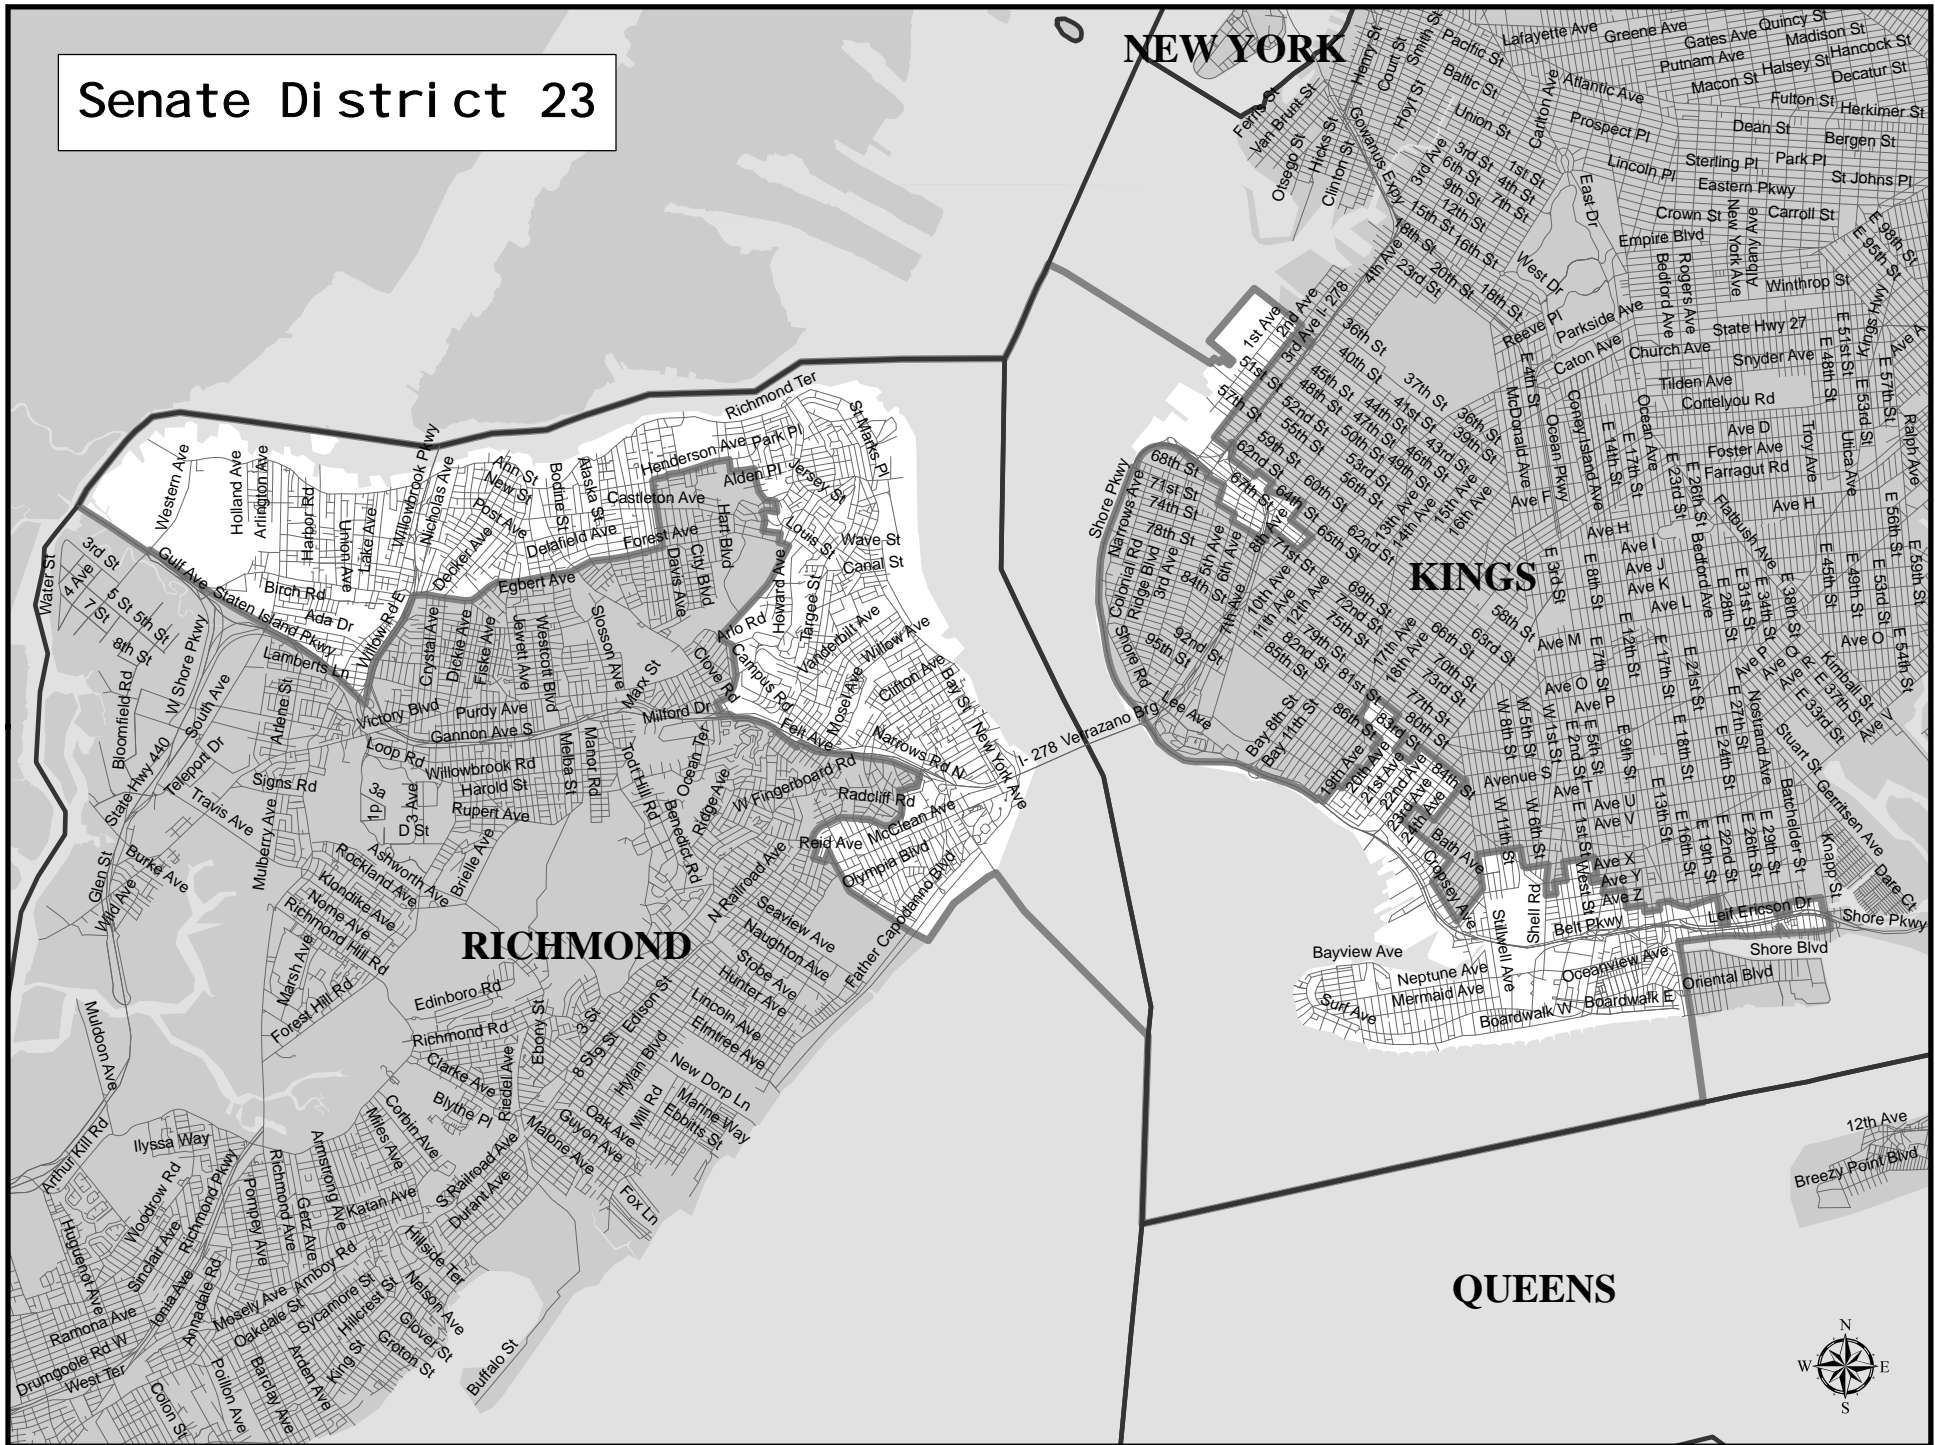

Senate District 23

NEW YORK

KINGS

RICHMOND

QUEENS

Senate District 23

Adjusted Total Population : 318,021
Deviation : 10,665
Deviation Percentage : 3.47

	NH White	NH Black	Hispanic	NH Asian	NH Amlnd	NH Hwn	NH Multi	NH Other	Unknown
Total	145,940	53,125	74,296	37,712	614	79	5,325	925	5
% of Total	45.89	16.70	23.36	11.86	0.19	0.02	1.67	0.29	0.00
Total 18+	125,401	37,512	50,313	29,139	444	67	3,395	608	5
% of 18+	50.79	15.19	20.38	11.80	0.18	0.03	1.38	0.25	0.00