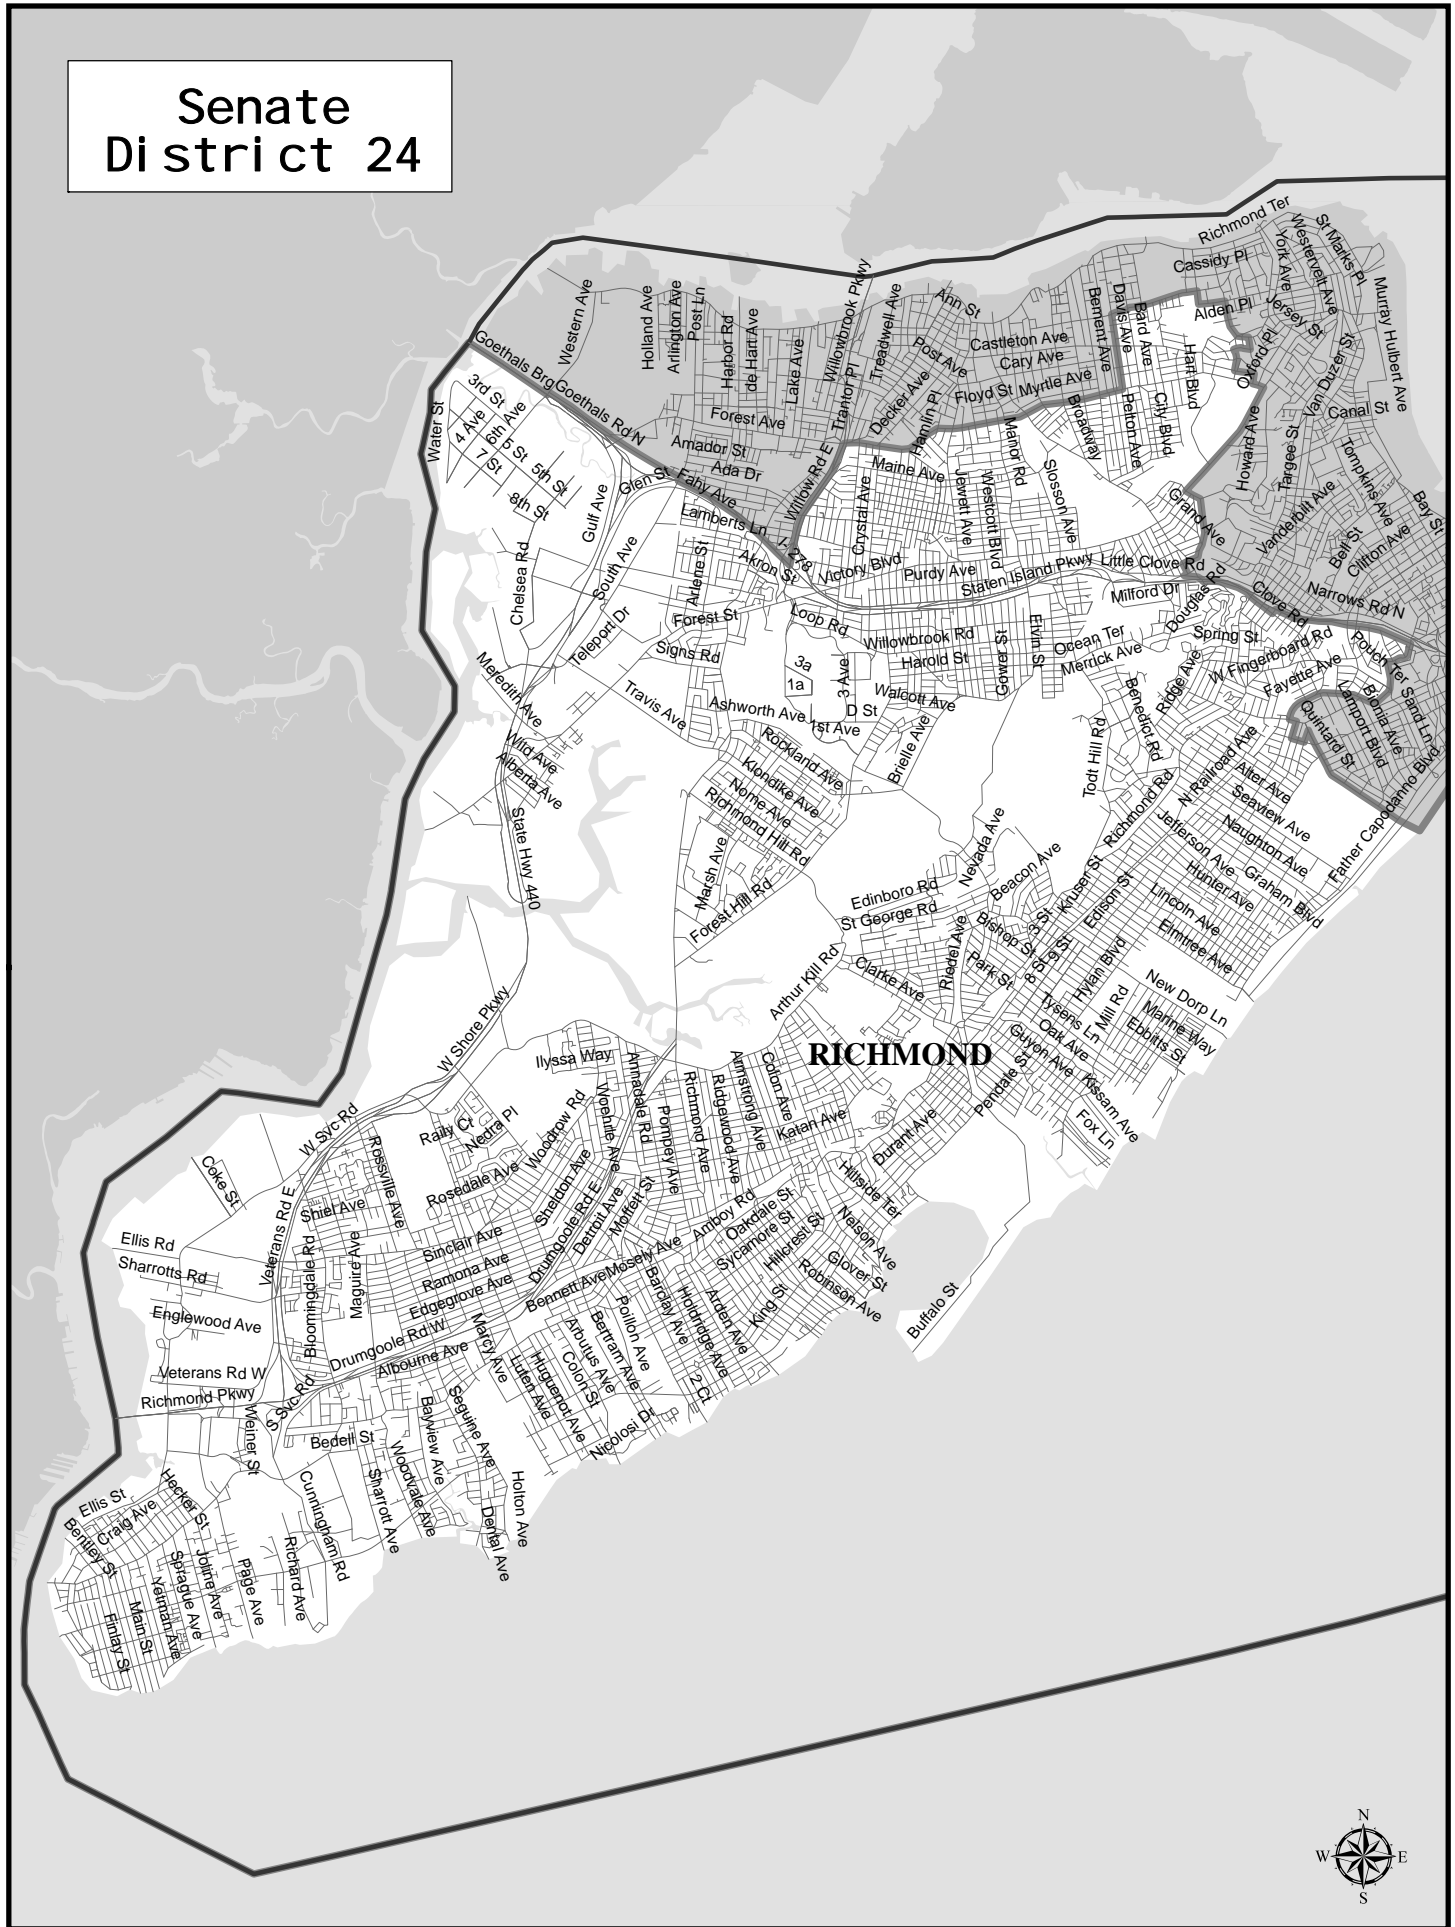

Senate District 24

Senate District 24

Adjusted Total Population : 318,021
Deviation : 10,665
Deviation Percentage : 3.47

	NH White	NH Black	Hispanic	NH Asian	NH Amlnd	NH Hwn	NH Multi	NH Other	Unknown
Total	252,213	5,868	32,760	22,750	318	86	3,510	519	-3
% of Total	79.31	1.85	10.30	7.15	0.10	0.03	1.10	0.16	0.00
Total 18+	200,994	4,538	22,672	17,732	234	70	2,095	358	-3
% of 18+	80.82	1.82	9.12	7.13	0.09	0.03	0.84	0.14	0.00