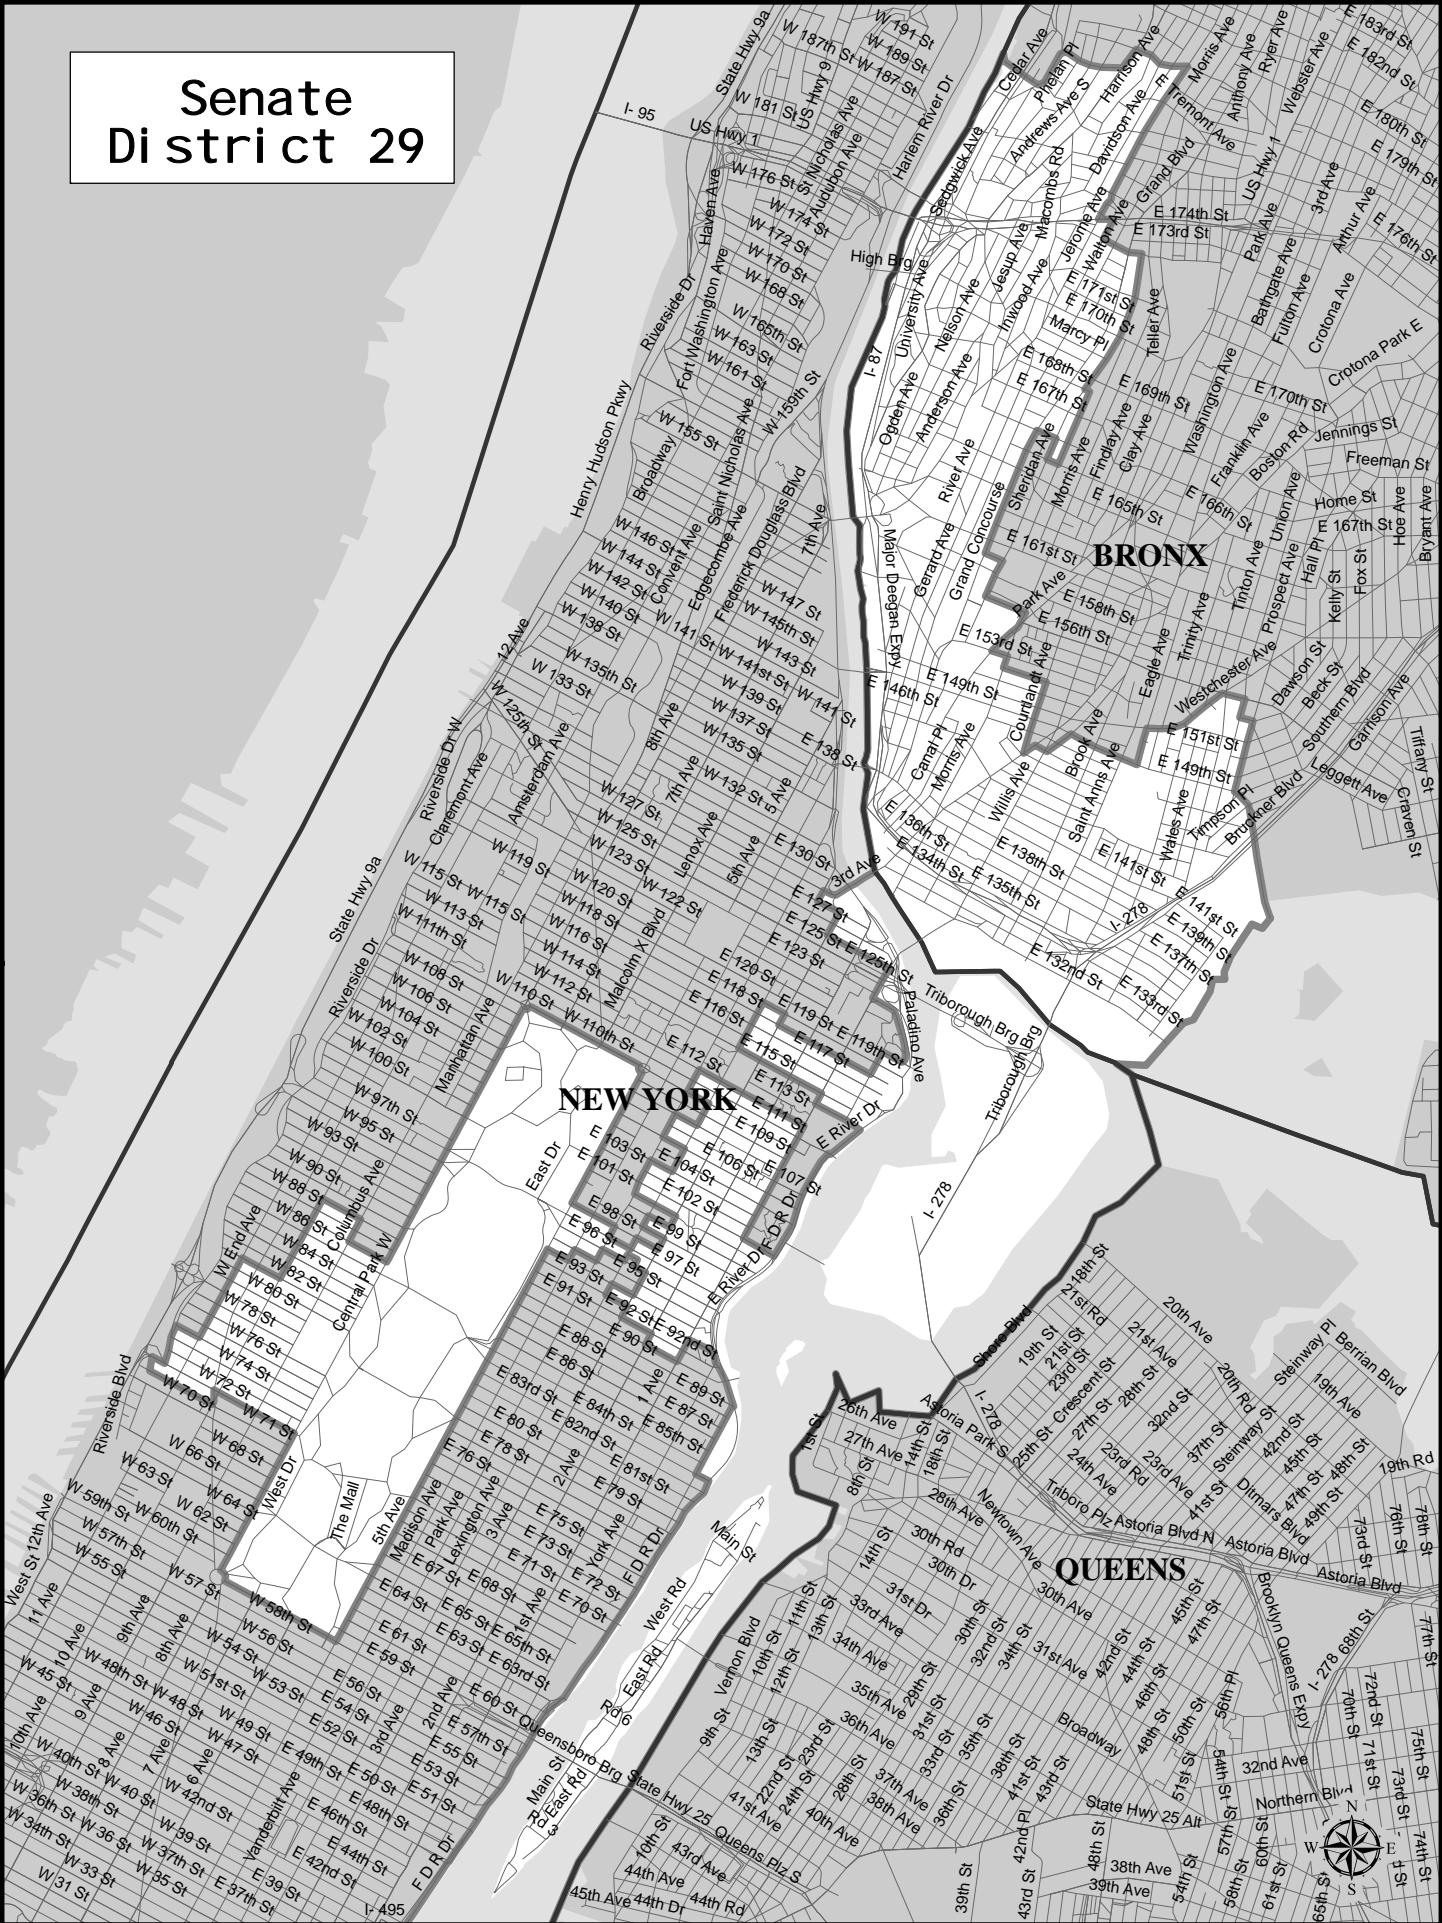

Senate District 29

Senate District 29

Adjusted Total Population : 318,019
Deviation : 10,663
Deviation Percentage : 3.47

	NH White	NH Black	Hispanic	NH Asian	NH Amlnd	NH Hwn	NH Multi	NH Other	Unknown
Total	64,059	67,939	167,886	12,617	526	115	3,784	1,088	5
% of Total	20.14	21.36	52.79	3.97	0.17	0.04	1.19	0.34	0.00
Total 18+	55,649	49,897	119,790	10,803	378	92	2,550	784	5
% of 18+	23.19	20.79	49.92	4.50	0.16	0.04	1.06	0.33	0.00