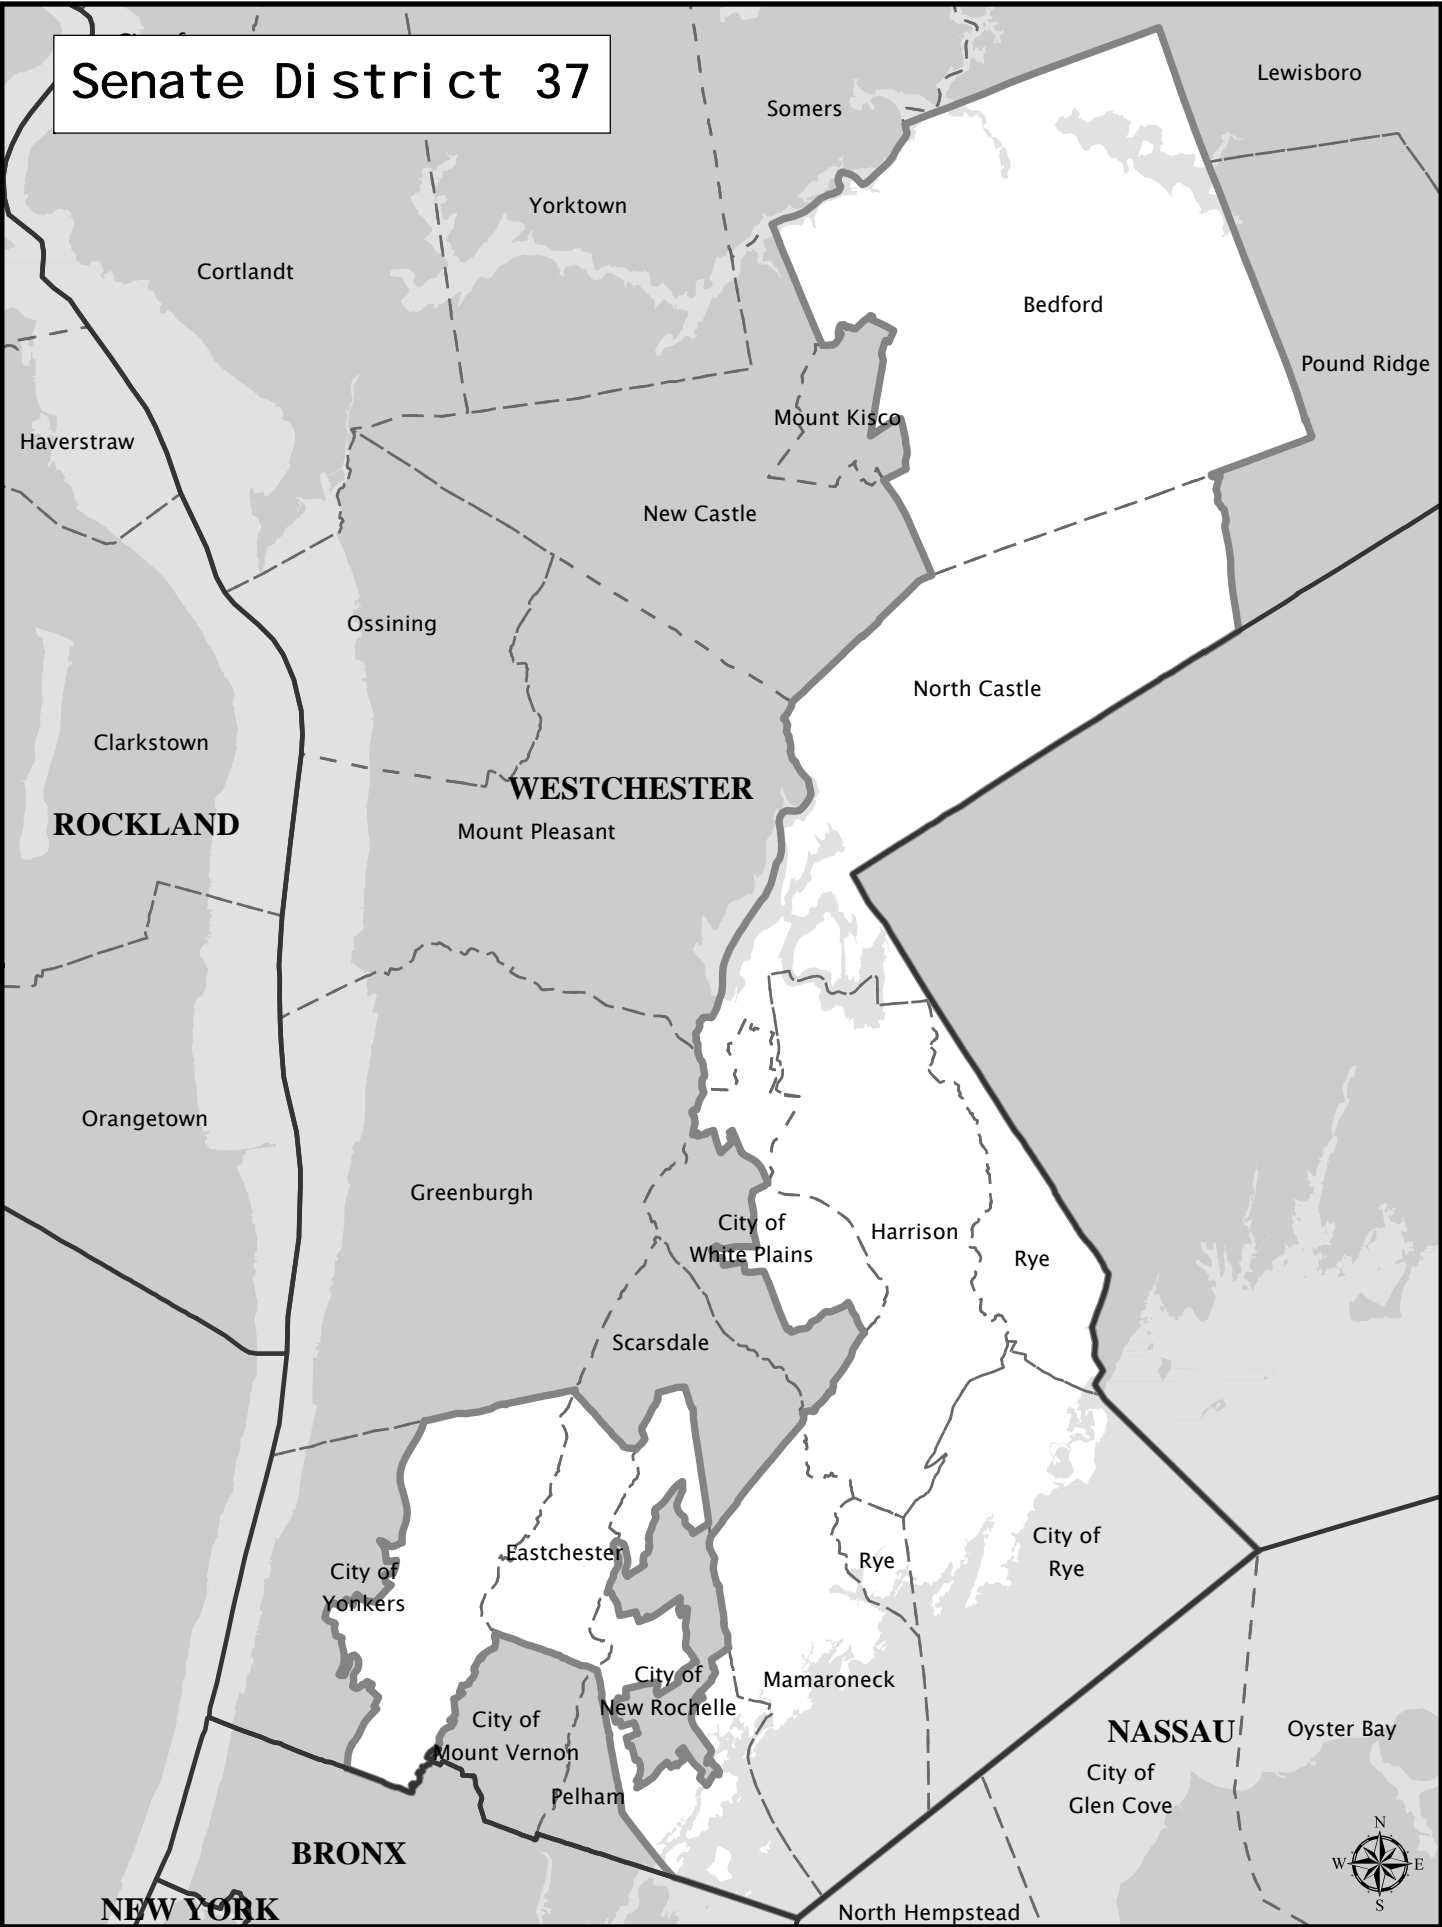

Senate District 37

Senate District 37

Adjusted Total Population : 307,463
Deviation : 107
Deviation Percentage : 0.03

	NH White	NH Black	Hispanic	NH Asian	NH Amlnd	NH Hwn	NH Multi	NH Other	Unknown
Total	210,931	15,743	58,457	16,957	299	52	4,054	983	-13
% of Total	68.60	5.12	19.01	5.52	0.10	0.02	1.32	0.32	0.00
Total 18+	165,556	12,396	42,137	12,563	223	42	2,184	606	-13
% of 18+	70.24	5.26	17.88	5.33	0.09	0.02	0.93	0.26	-0.01

Department Of Justice									
	NH White	NH Black	Hispanic	NH Asian	NH Amlnd	NH Hwn	NH Multi	NH Other	Unknown
Total	210,931	16,604	58,457	18,583	566	90	943	1,302	-13
% of Total	68.60	5.40	19.01	6.04	0.18	0.03	0.31	0.42	0.00
Total 18+	165,556	12,830	42,137	13,165	426	75	689	829	-13
% of 18+	70.24	5.44	17.88	5.59	0.18	0.03	0.29	0.35	-0.01