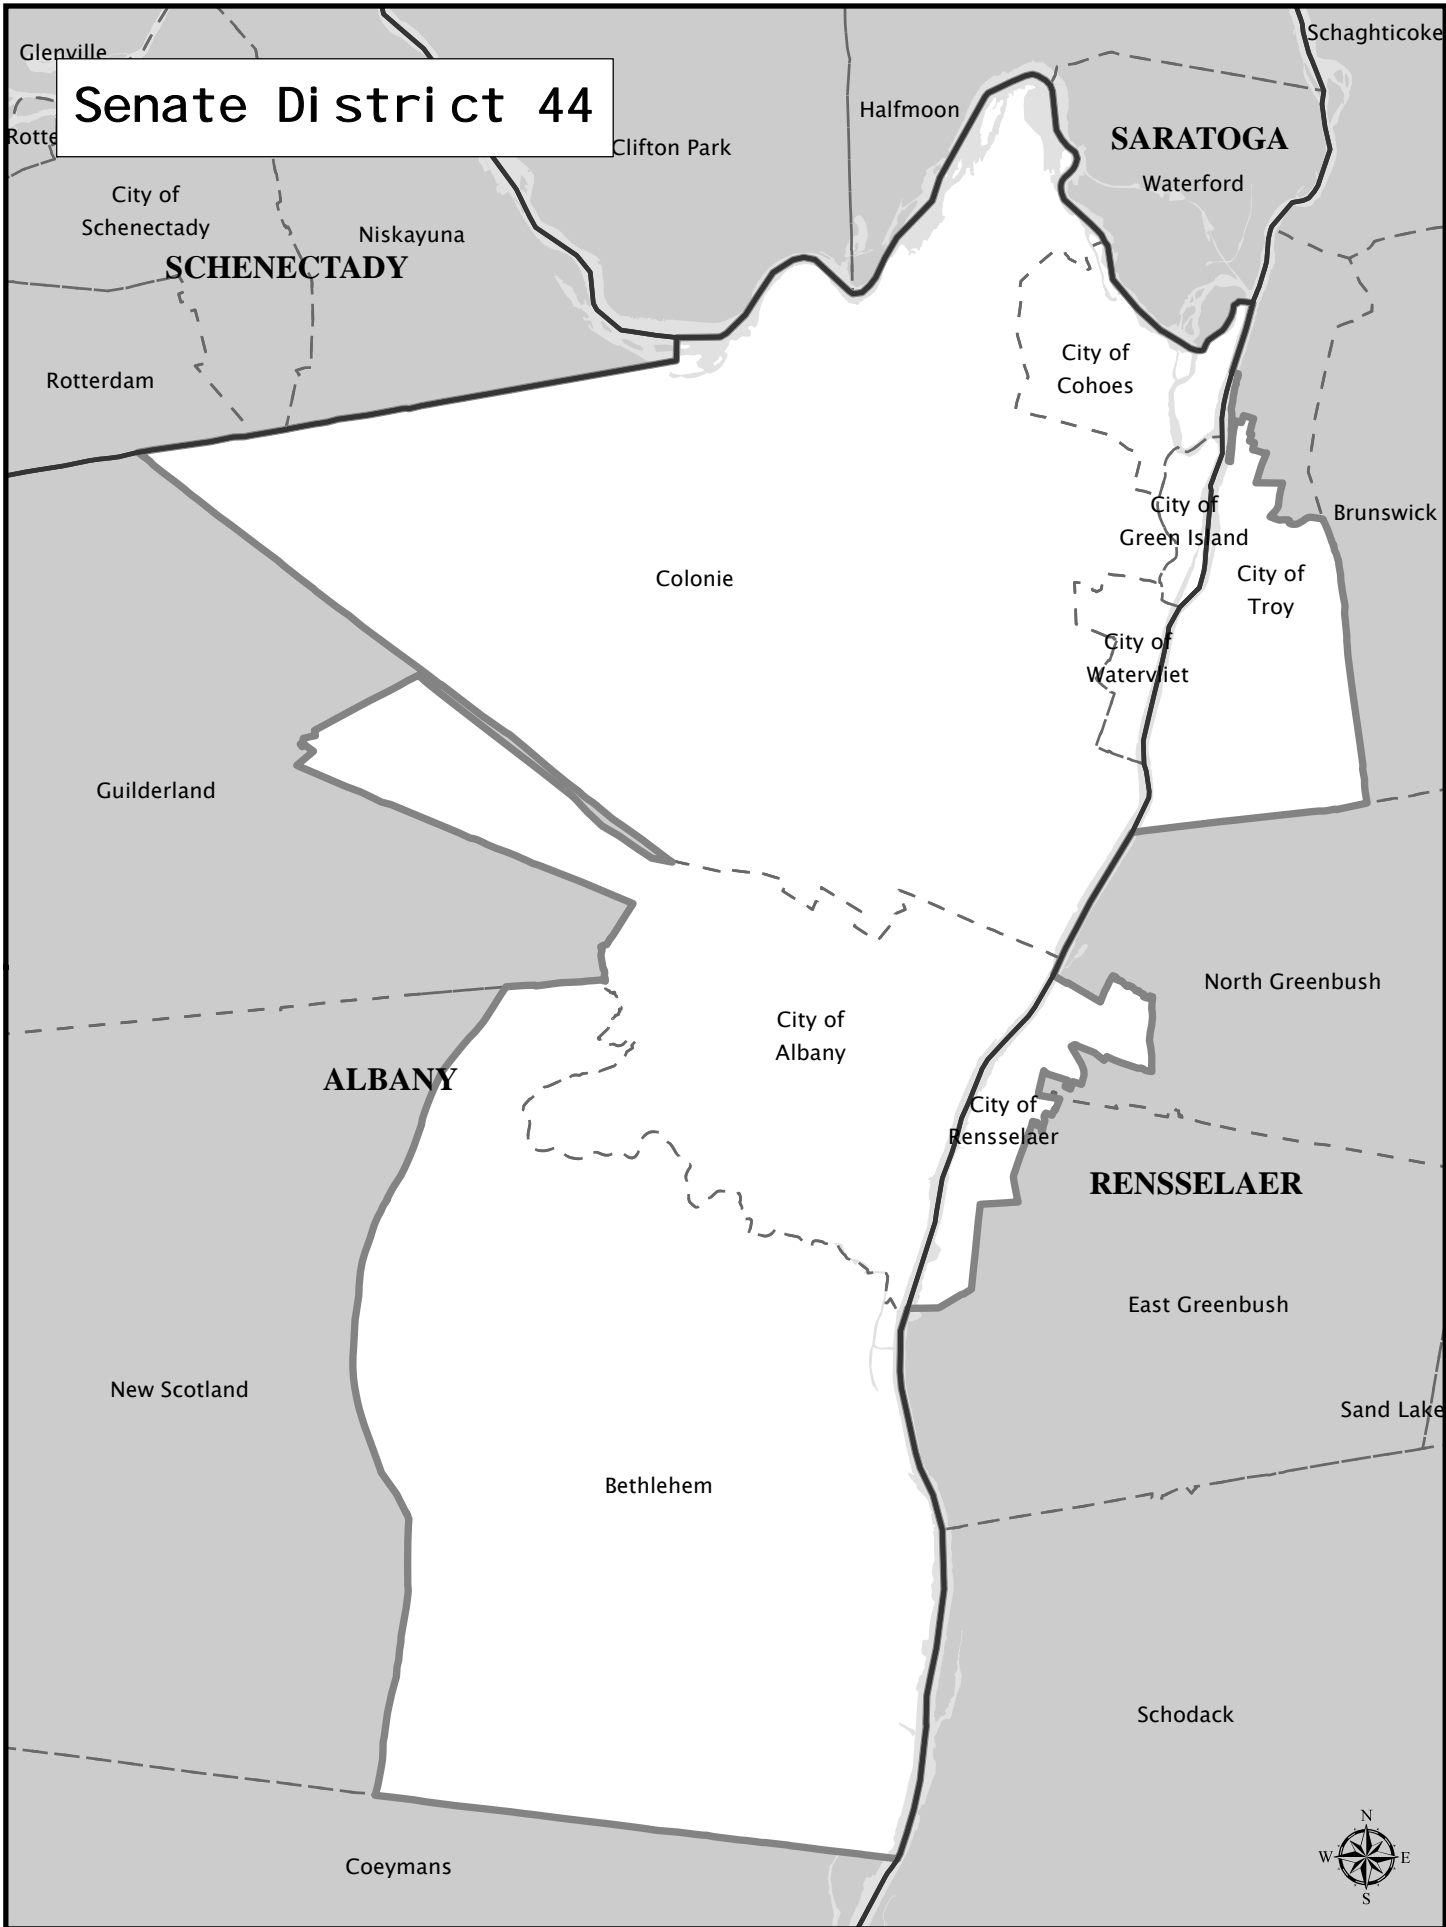

Senate District 44

Glenville

Schaghticoke

Halfmoon

SARATOGA

Waterford

City of Schenectady

Niskayuna

SCHENECTADY

Clifton Park

City of Cohoes

Rotterdam

City of Green Island

Brunswick

Colonie

City of Troy

City of Watervliet

Guiderland

North Greenbush

City of Albany

ALBANY

City of Rensselaer

RENSSELAER

East Greenbush