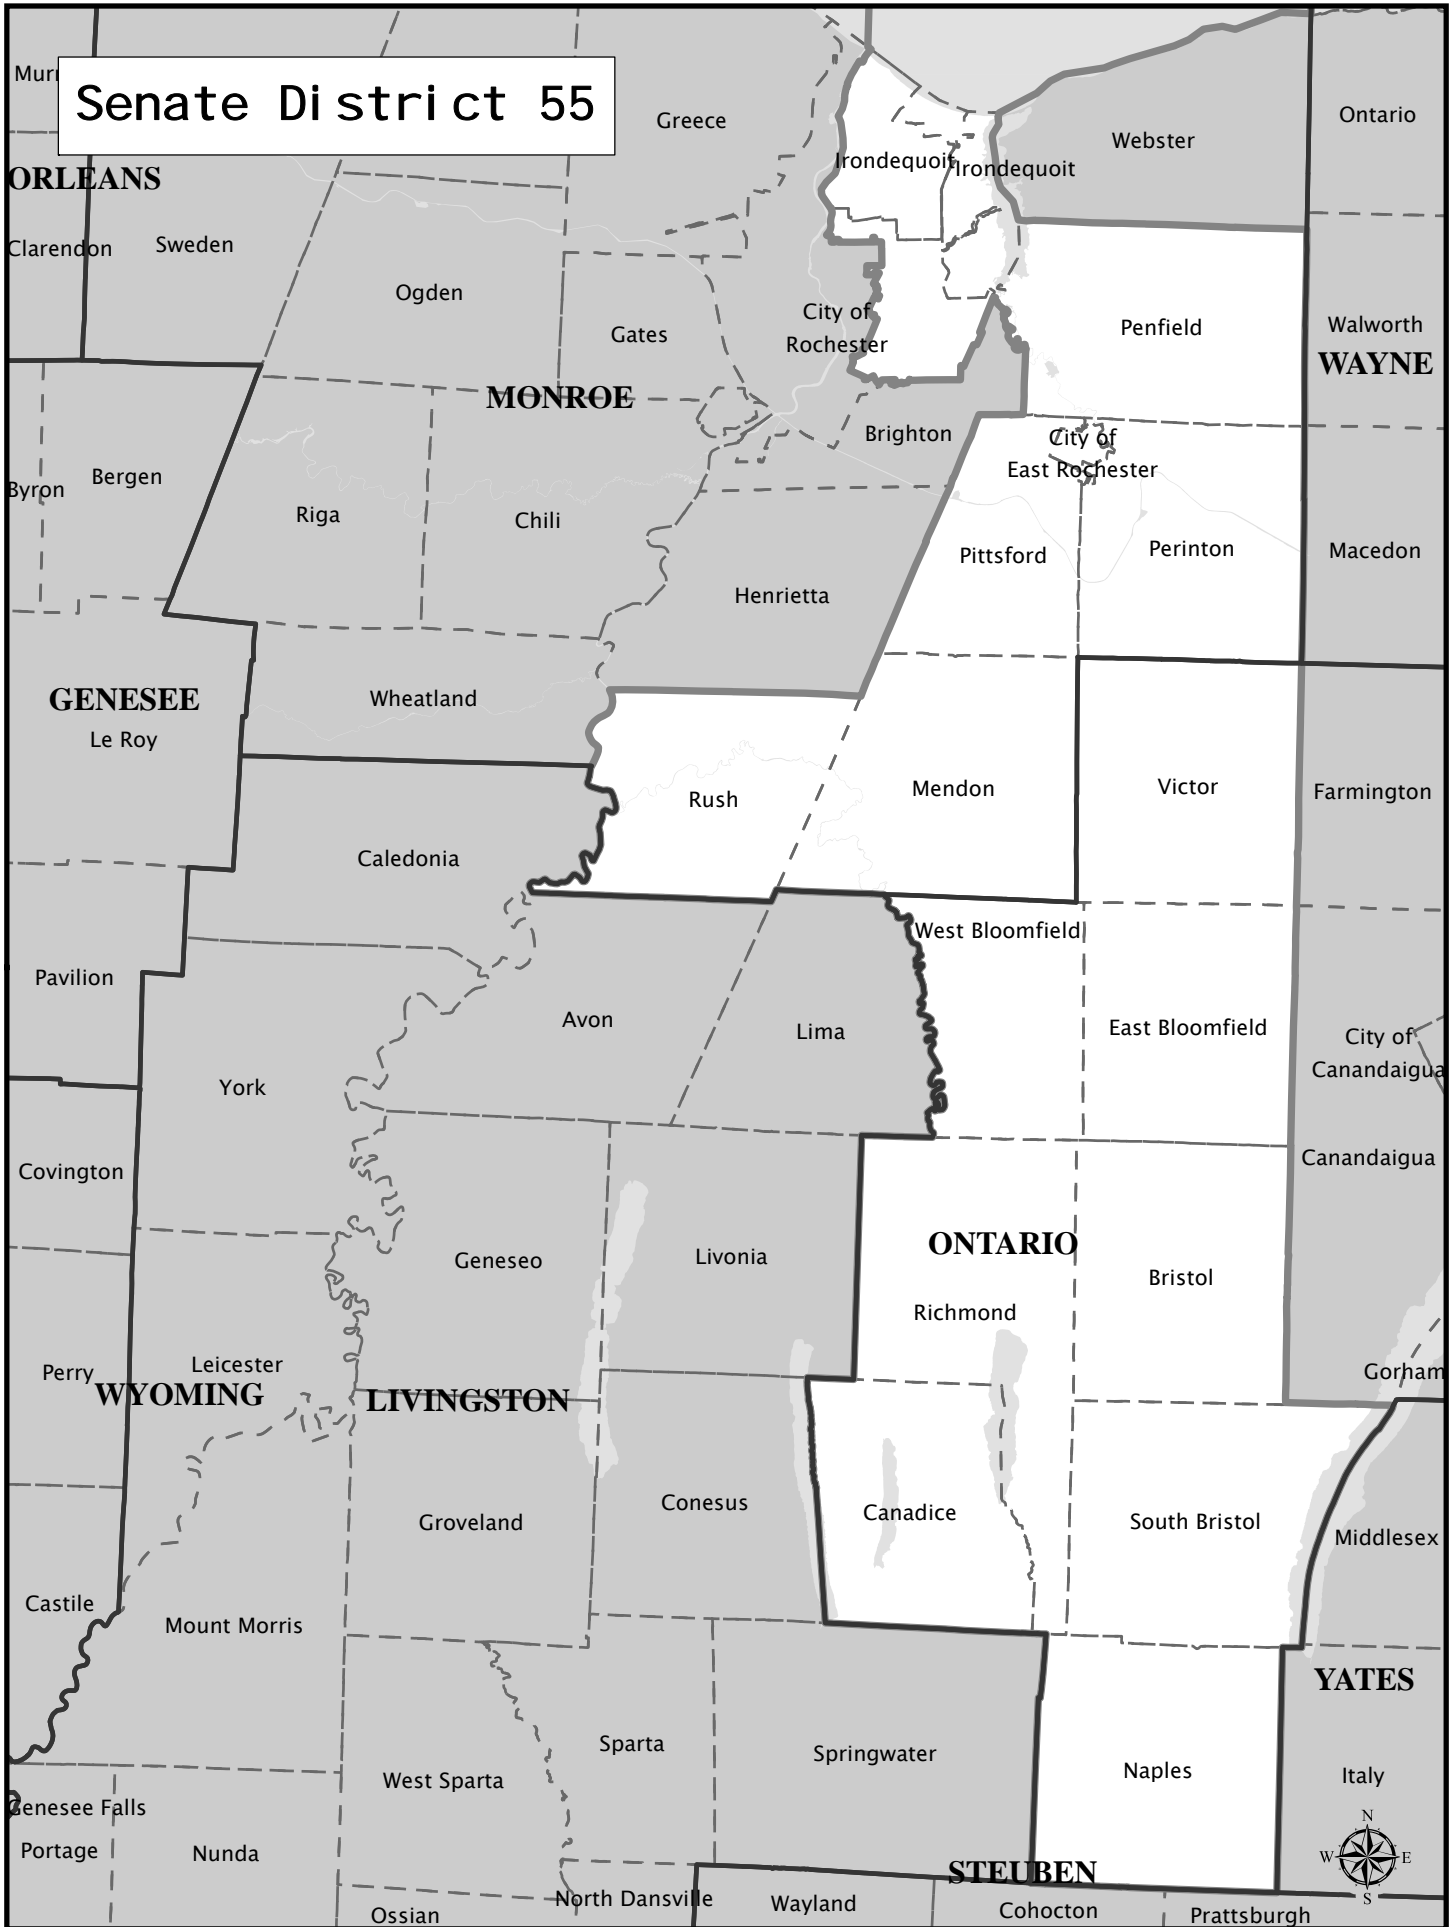

Senate District 55

Senate District 55

Adjusted Total Population : 292,306
Deviation : -15,050
Deviation Percentage : -4.90

	NH White	NH Black	Hispanic	NH Asian	NH Amlnd	NH Hwn	NH Multi	NH Other	Unknown
Total	229,558	29,901	19,949	7,050	537	50	4,854	405	2
% of Total	78.53	10.23	6.82	2.41	0.18	0.02	1.66	0.14	0.00
Total 18+	184,994	20,642	12,698	5,201	429	47	2,307	229	2
% of 18+	81.66	9.11	5.60	2.30	0.19	0.02	1.02	0.10	0.00

Department Of Justice									
	NH White	NH Black	Hispanic	NH Asian	NH Amlnd	NH Hwn	NH Multi	NH Other	Unknown
Total	229,558	31,906	19,949	8,270	1,157	89	854	521	2
% of Total	78.53	10.92	6.82	2.83	0.40	0.03	0.29	0.18	0.00
Total 18+	184,994	21,354	12,698	5,687	888	77	548	301	2
% of 18+	81.66	9.43	5.60	2.51	0.39	0.03	0.24	0.13	0.00

NOTE: For a description of field names and Department of Justice definitions, please refer to the documentation above the district listing.