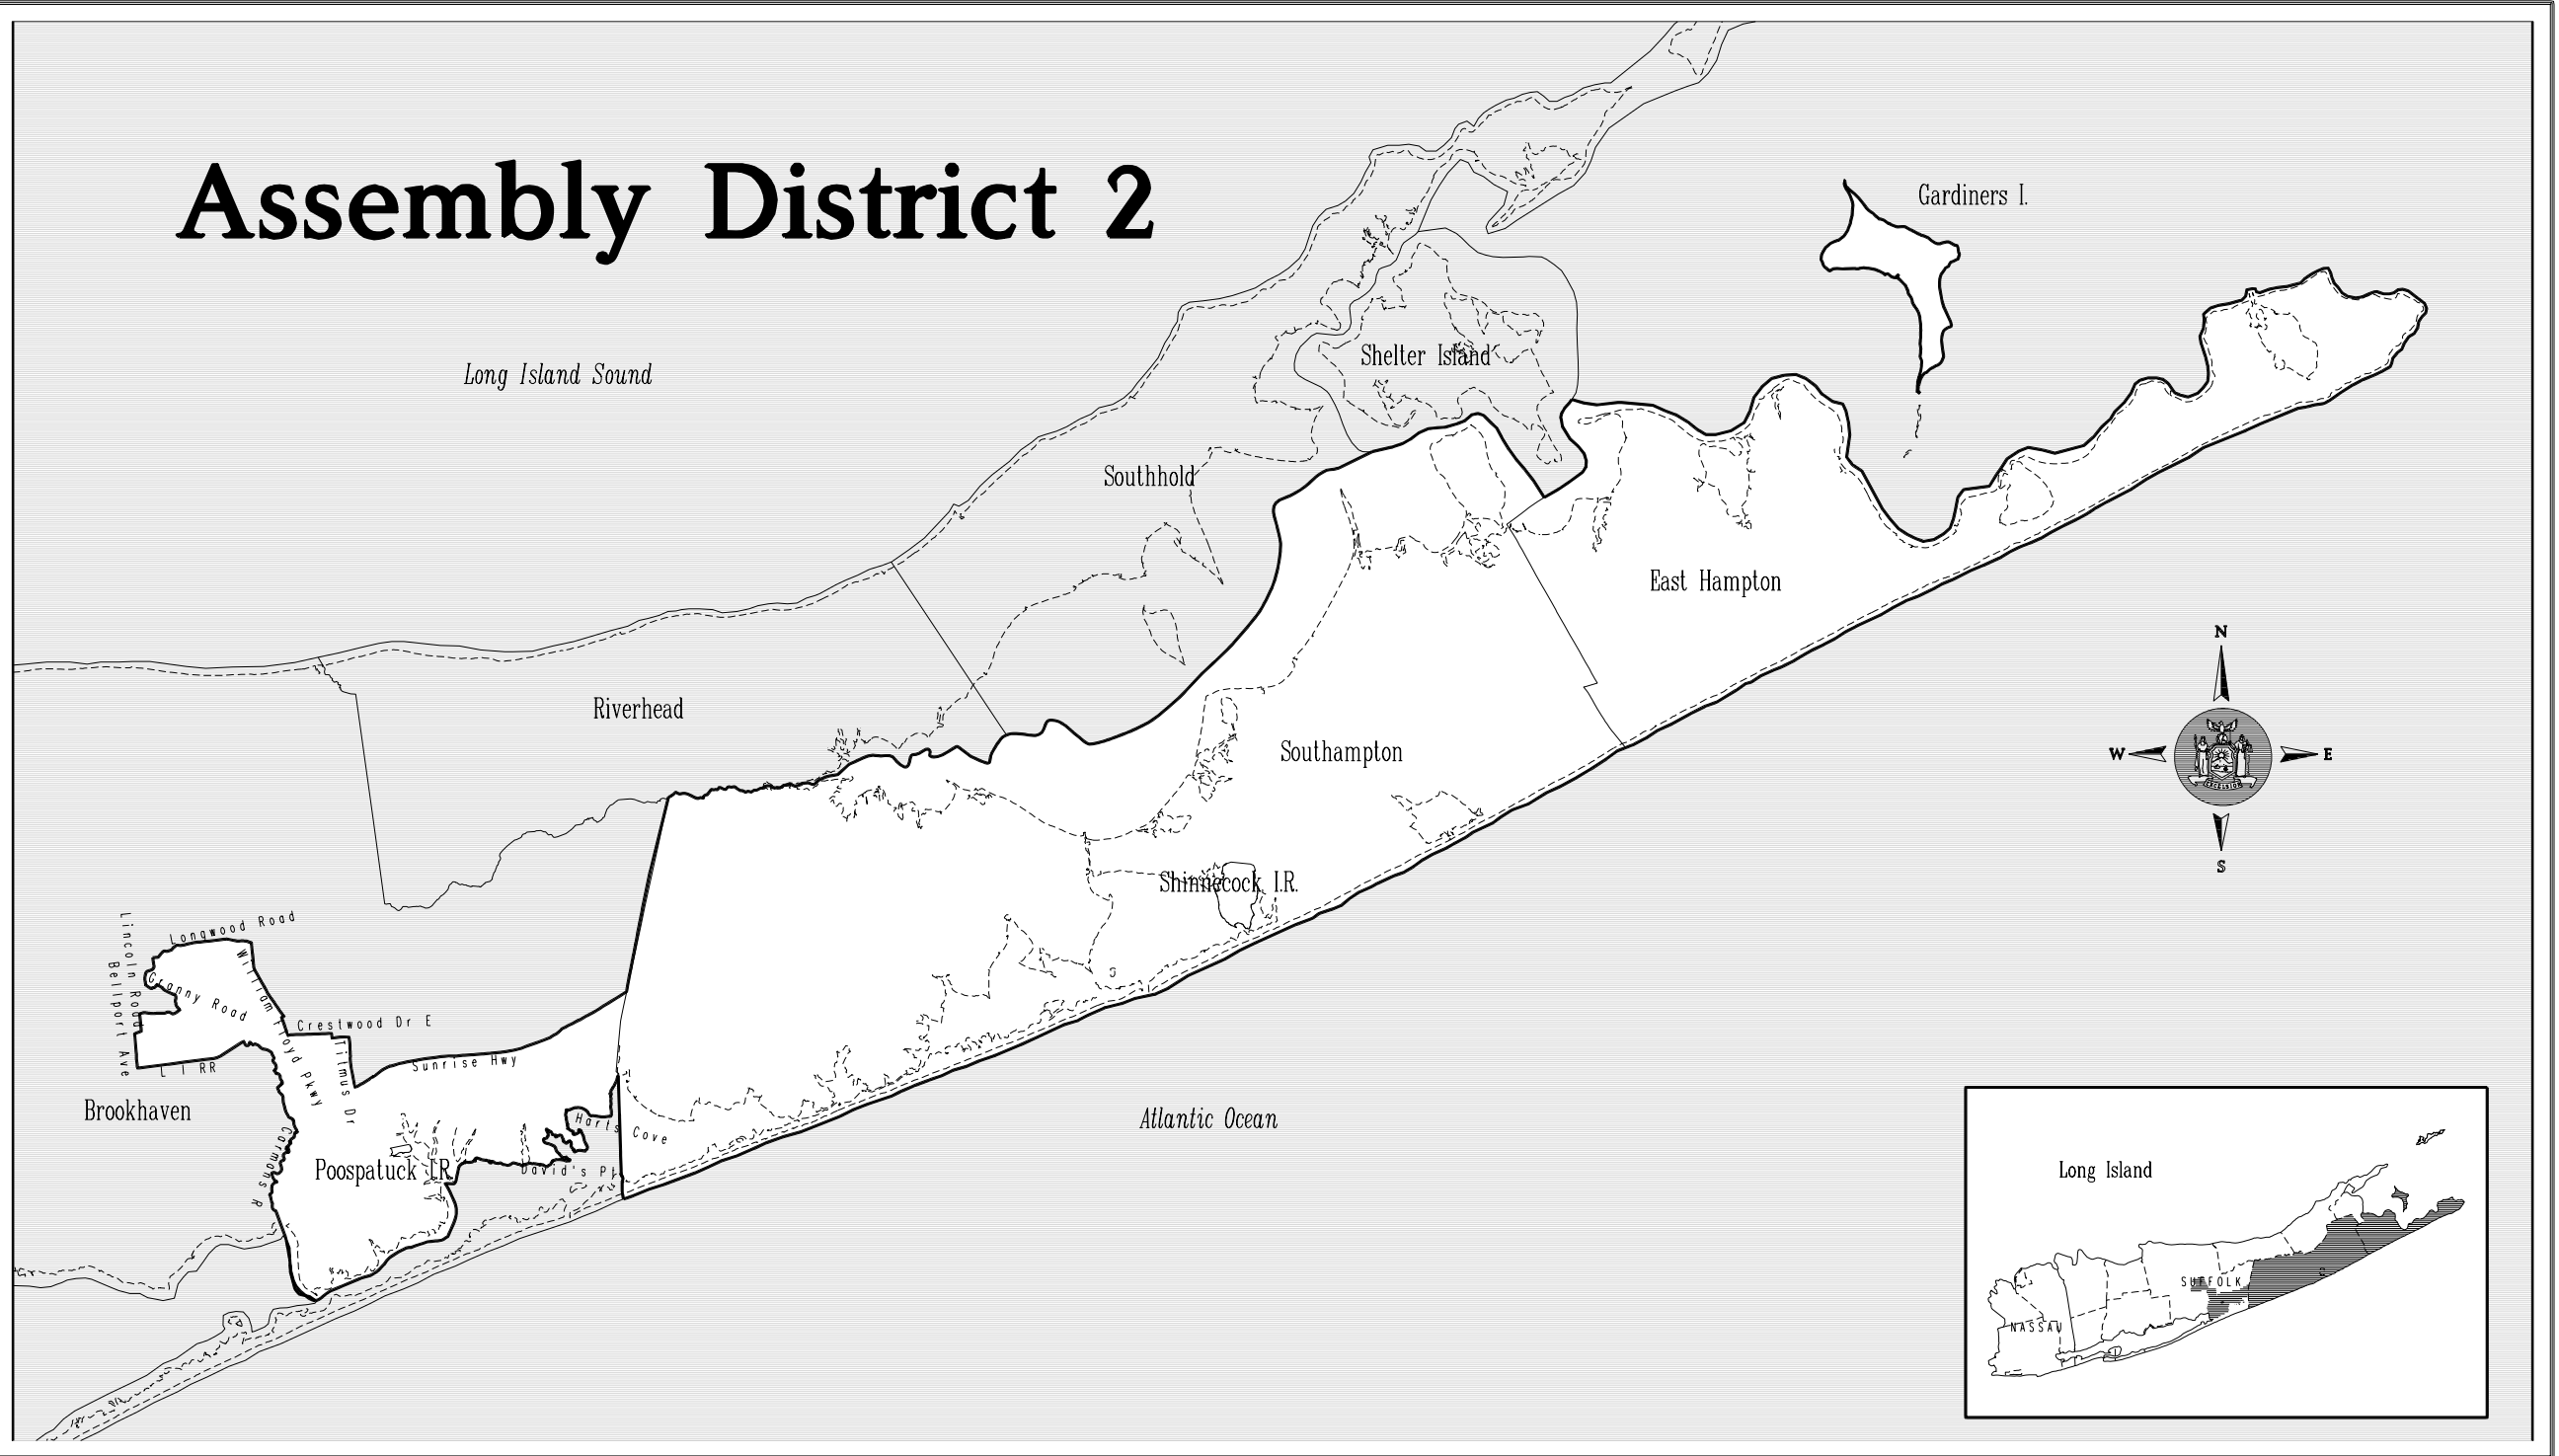

Assembly District 2

Long Island Sound

Gardiners I.

Shelter Island

Southhold

East Hampton

Riverhead

Southampton

Shinnecock I.R.

Lincoln Bellport Ave
Longwood Road
Crestwood Dr E
Sunrise Hwy
L I RR
Williams Old Pkwy
Timms Dr

Brookhaven

Poospatuck I.R.

Harli Cove

David's Pt

Atlantic Ocean

Long Island