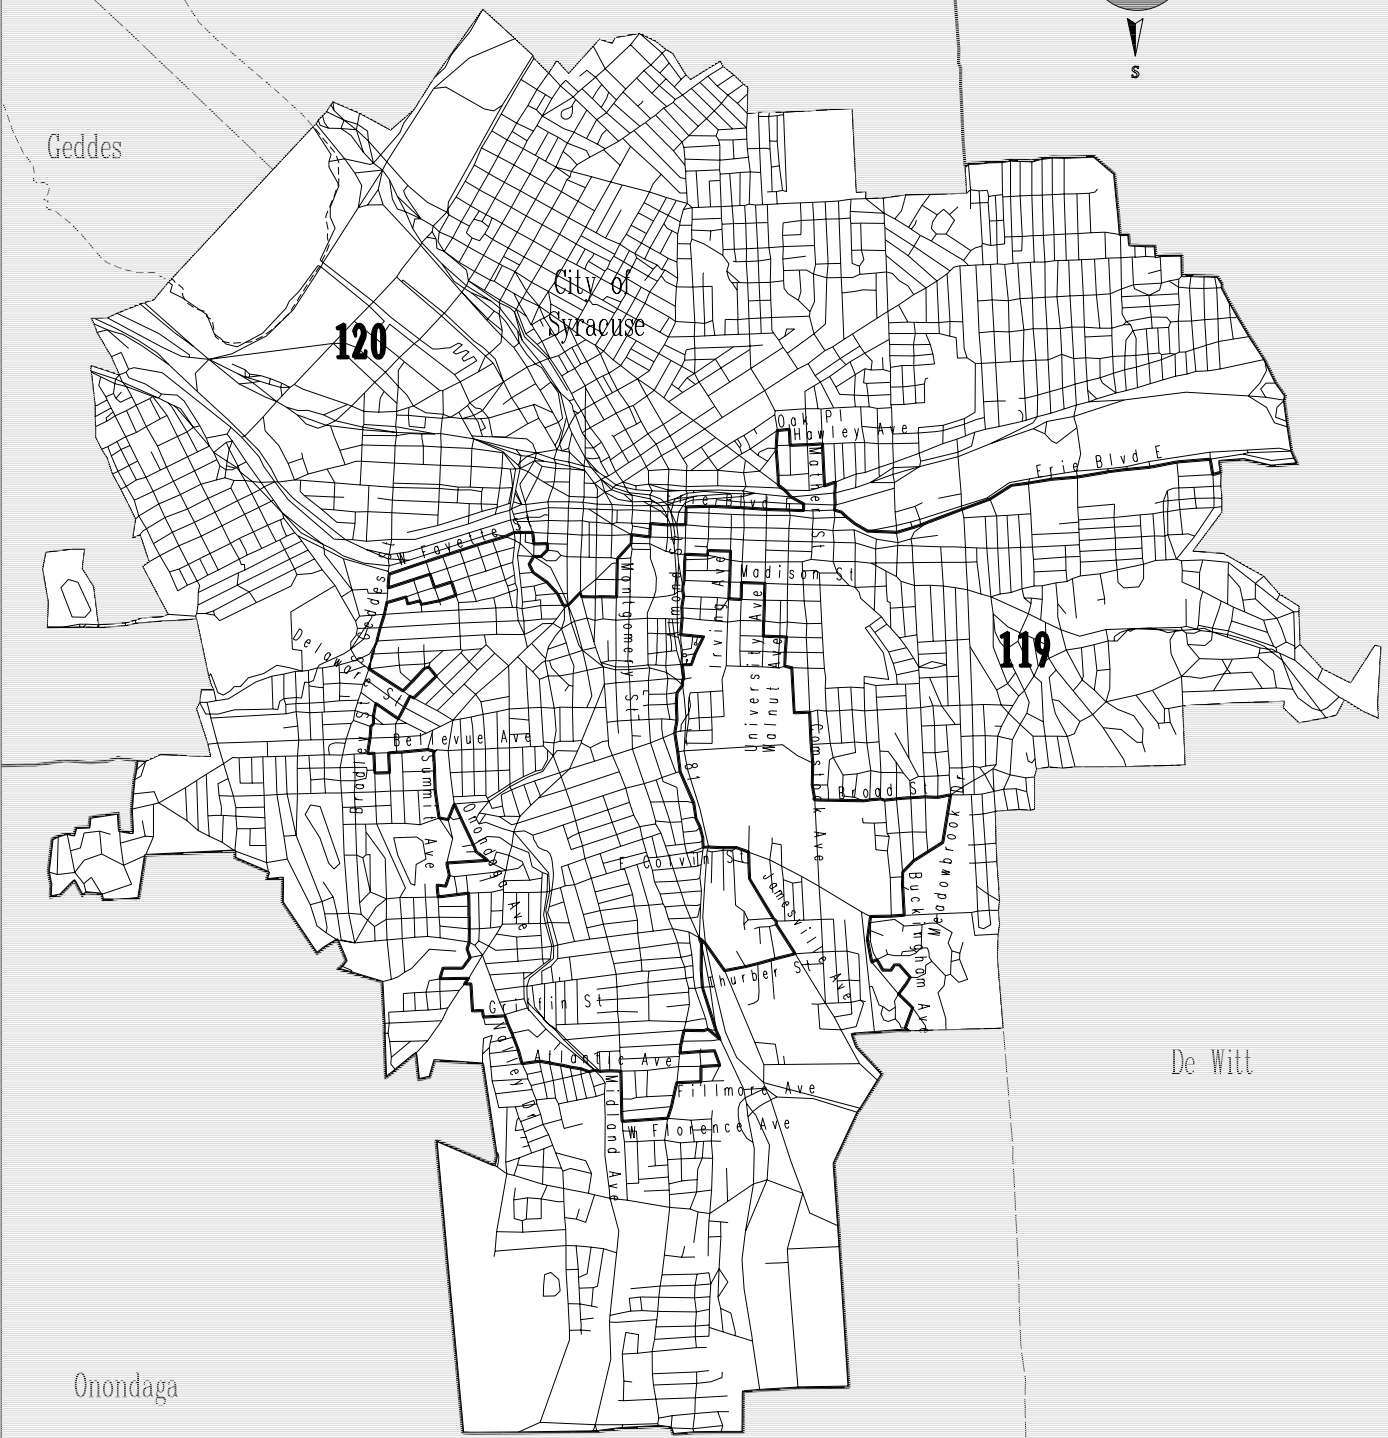

Assembly District 120

Onondaga

Geddes

Clay Cicero

City of Syracuse Assembly Districts

Salina

Geddes

120

City of
Syracuse

119

De Witt

Onondaga

Onondaga

LaFayette

Onondaga I.R.

=====

DISTRICT No. : 120

Total Population : 115,478
 Deviation : -4,458
Dev. Percentage : -3.72

	: NHwhite :	NHblack :	Hispanic:	NHameri :	NHasian :	NHother :
Total	: 105,613:	4,924:	1,949:	1,251:	1,623:	118:
Total %	: 91.46:	4.26:	1.69:	1.08:	1.41:	0.10:
Total18+	: 85,732:	3,478:	1,357:	788:	1,148:	33:
Total18+%	: 92.65:	3.76:	1.47:	0.85:	1.24:	0.04:
