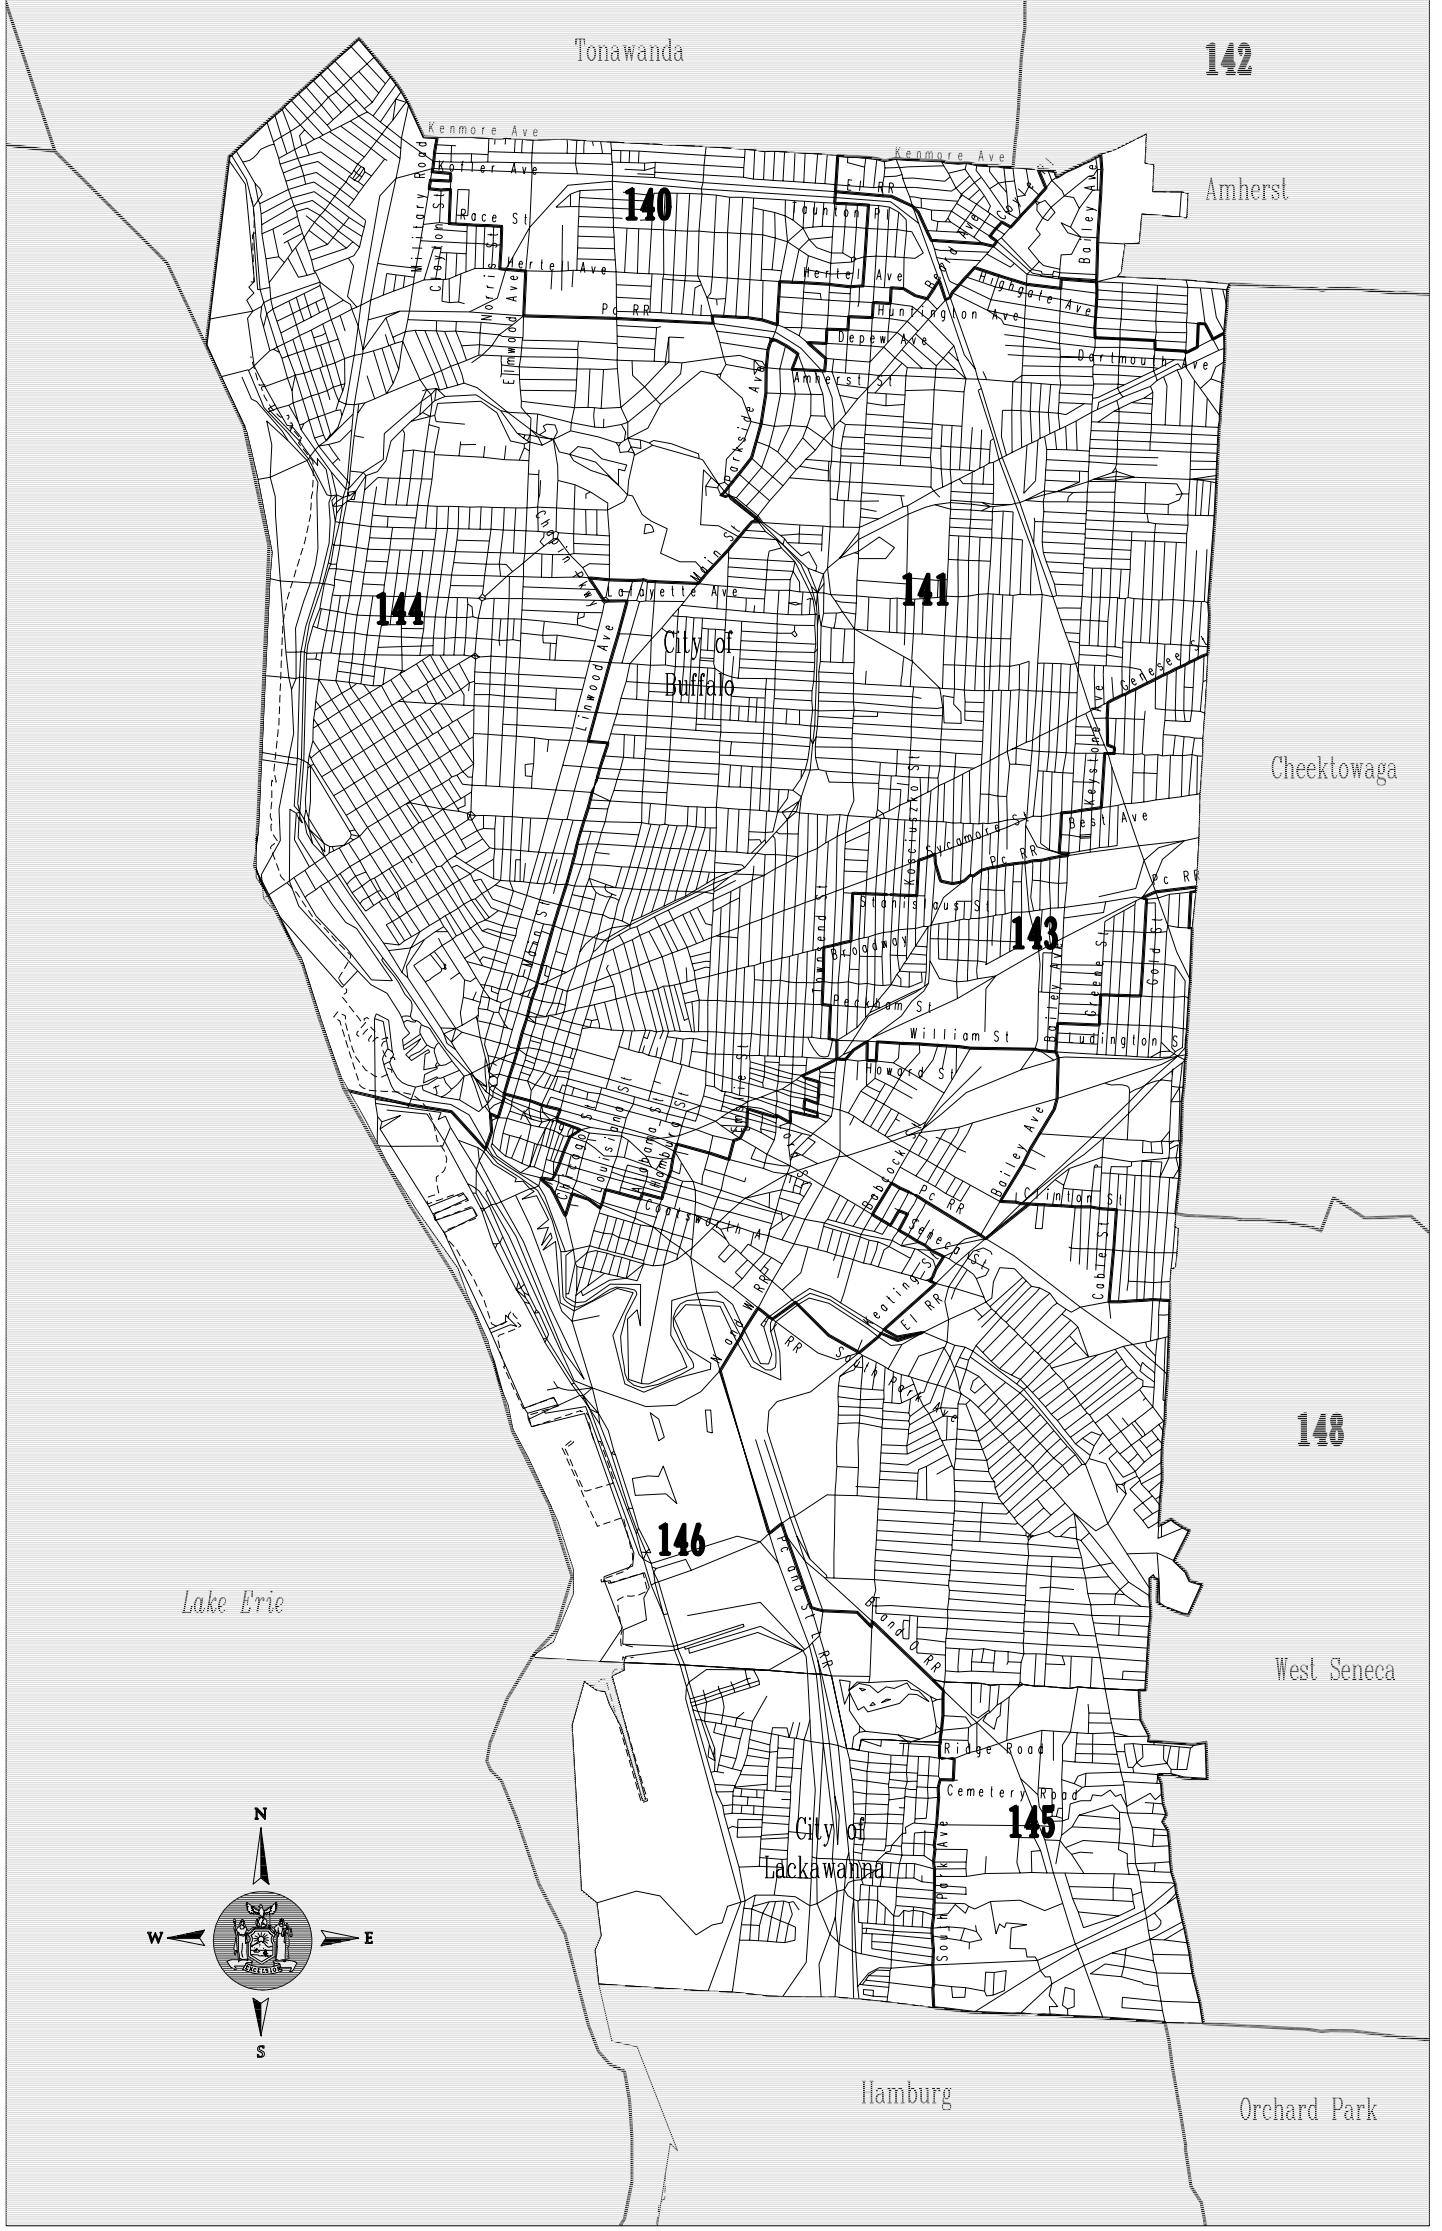

Assembly District 144

Niagara

Grand Island

Erie

Lake Erie

Kenmore Ave

Ave

Clinton Ave

Pt. Moira St

By Ave

Buffalo City

State of New York

Cities of Buffalo and Lackawanna Assembly Districts

=====

DISTRICT No. : 144

Total Population : 119,682
 Deviation : -254
Dev. Percentage : -0.21

	: NHwhite :	NHblack :	Hispanic:	NHameri :	NHasian :	NHother :
Total	: 94,723:	9,862:	11,711:	1,689:	1,539:	158:
Total %	: 79.15:	8.24:	9.79:	1.41:	1.29:	0.13:
Total18+	: 77,071:	7,208:	6,802:	1,095:	1,137:	80:
Total18+%	: 82.52:	7.72:	7.28:	1.17:	1.22:	0.09:
