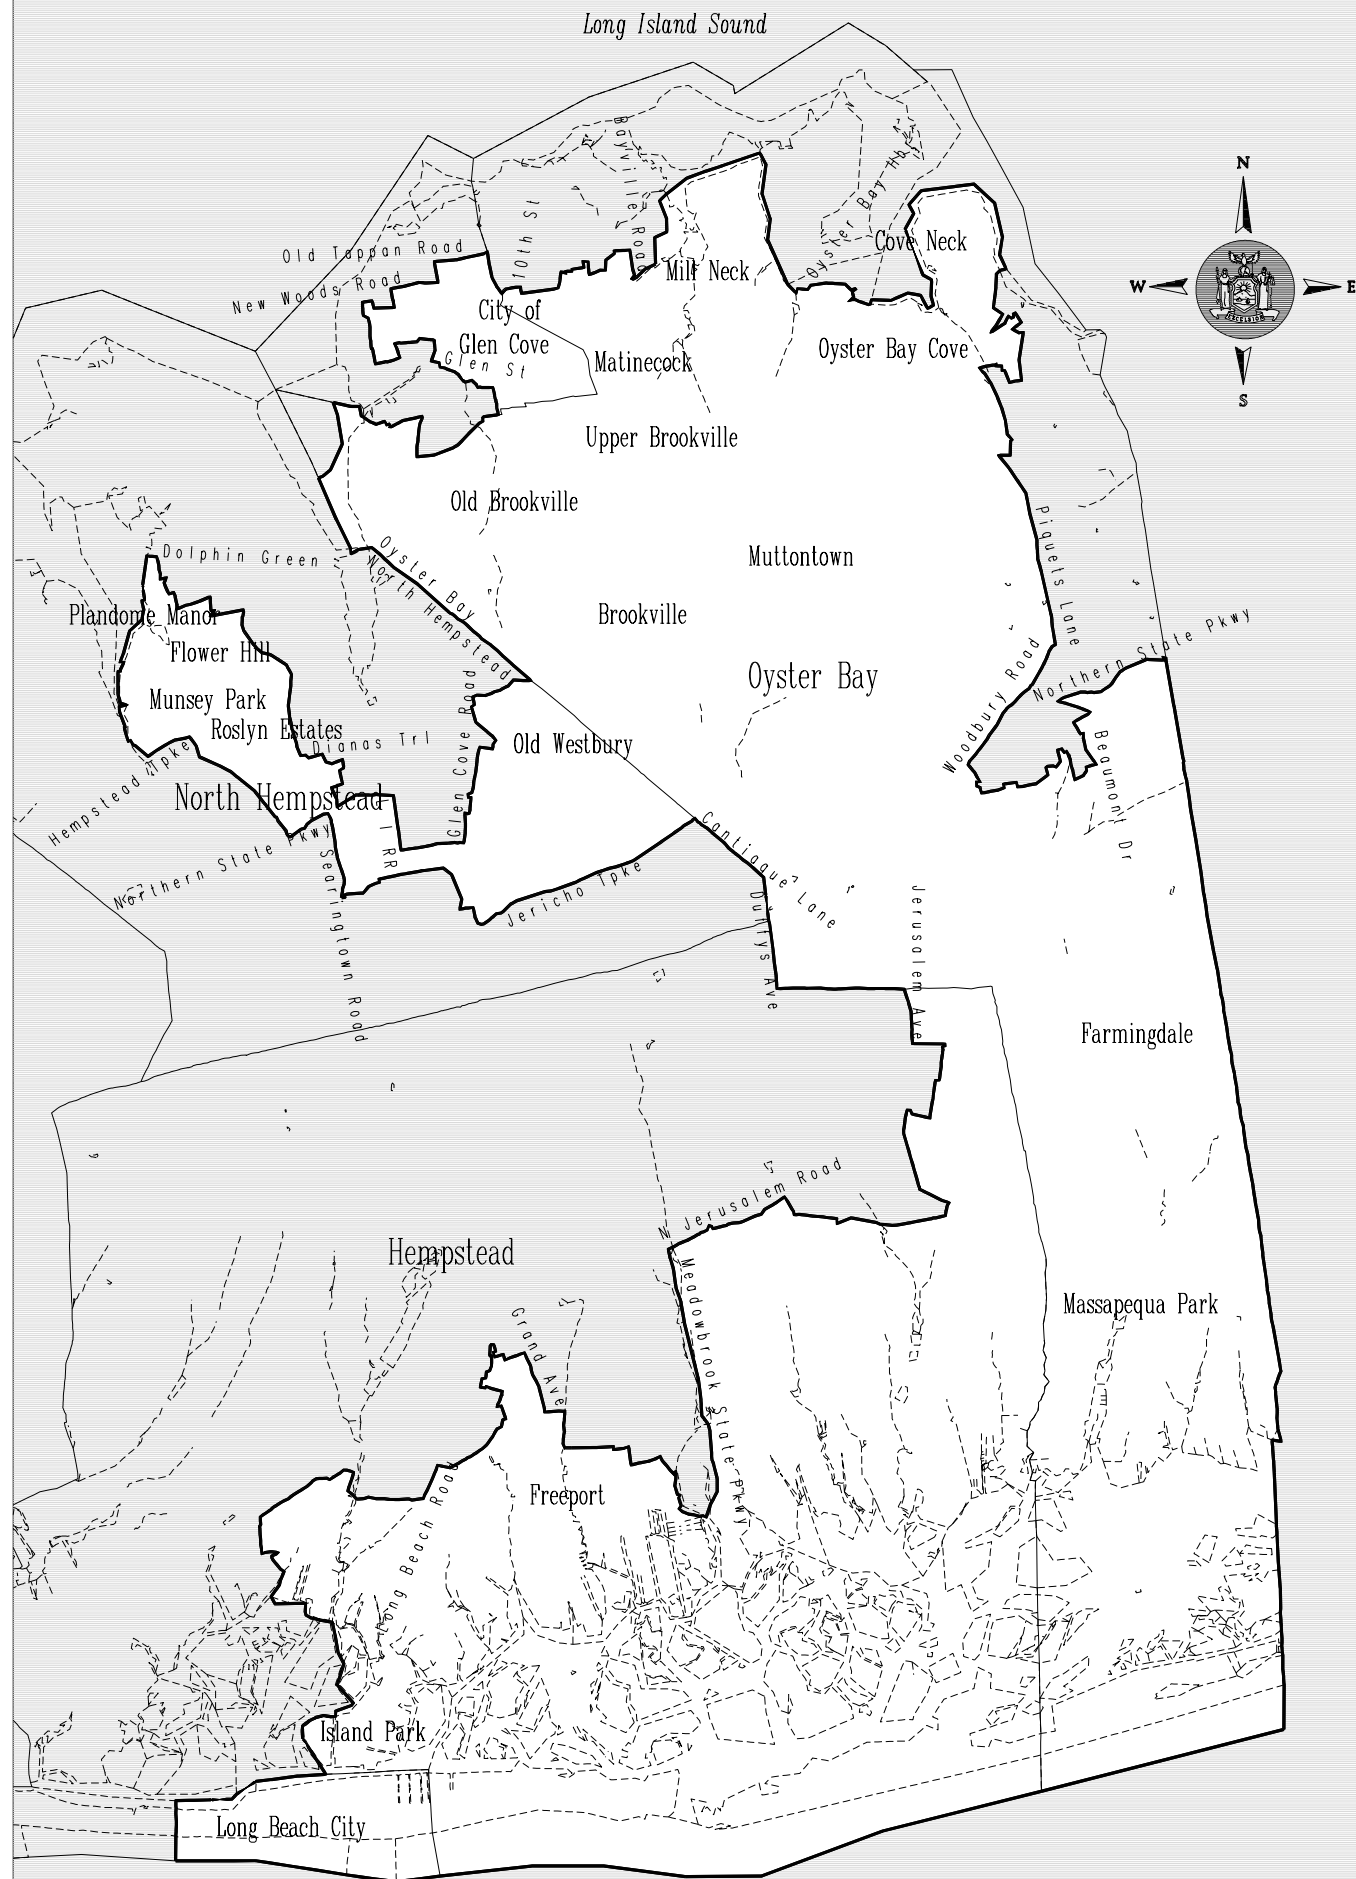

Congressional District 3

Atlantic Ocean

=====

DISTRICT No. : 3

Total Population : 580,337
 Deviation : 0
Dev. Percentage : 0.00

	: NHwhite :	NHblack :	Hispanic:	NHameri :	NHasian :	NHother :
Total	: 528,660:	10,857:	25,545:	362:	14,564:	349:
Total %	: 91.10:	1.87:	4.40:	0.06:	2.51:	0.06:
Total18+	: 418,144:	8,092:	19,121:	282:	10,032:	169:
Total18+%	: 91.73:	1.78:	4.19:	0.06:	2.20:	0.04:
