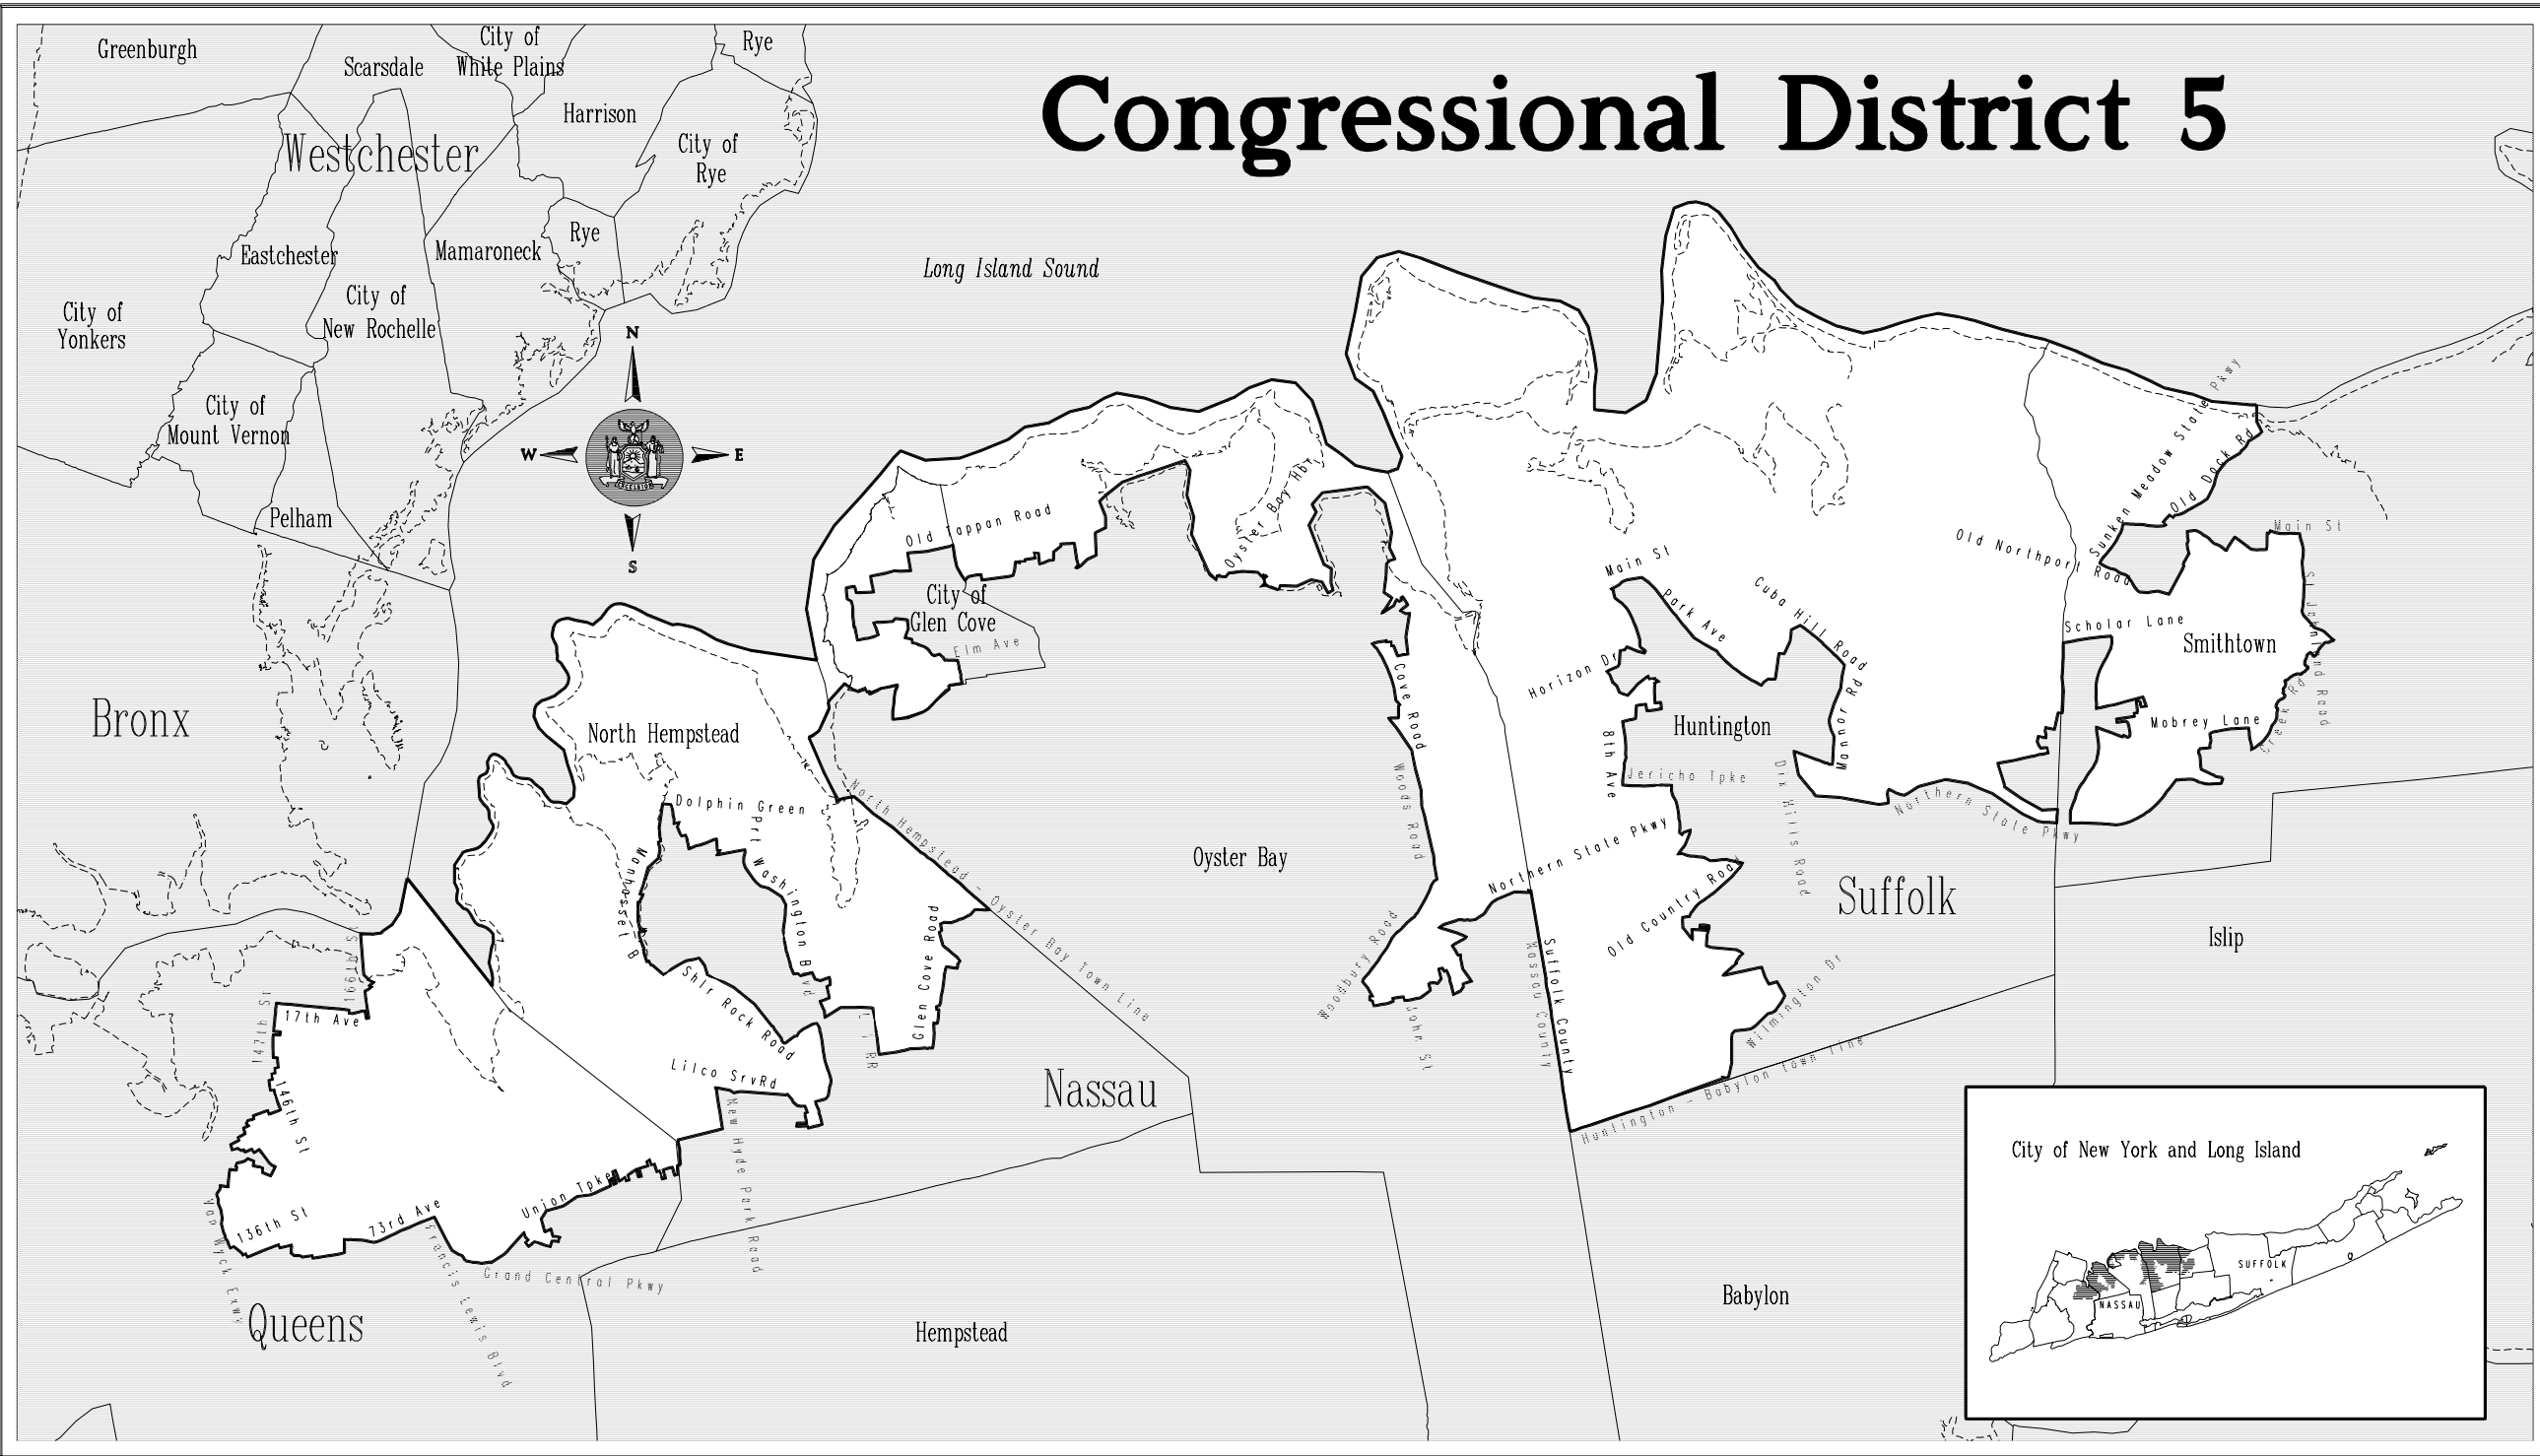

# Congressional District 5

=====

DISTRICT        No. :    5

Total Population : 580,337  
      Deviation :        0  
Dev. Percentage :        0.00

-----

          : NHwhite : NHblack : Hispanic: NHameri : NHasian : NHOther :

-----+-----+-----+-----+-----+-----+-----

Total	: 457,548:	18,321:	42,440:	578:	60,874:	576:
Total %	: 78.84:	3.16:	7.31:	0.10:	10.49:	0.10:
Total18+	: 372,312:	13,748:	31,609:	434:	44,099:	303:
Total18+%	: 80.50:	2.97:	6.83:	0.09:	9.53:	0.07: