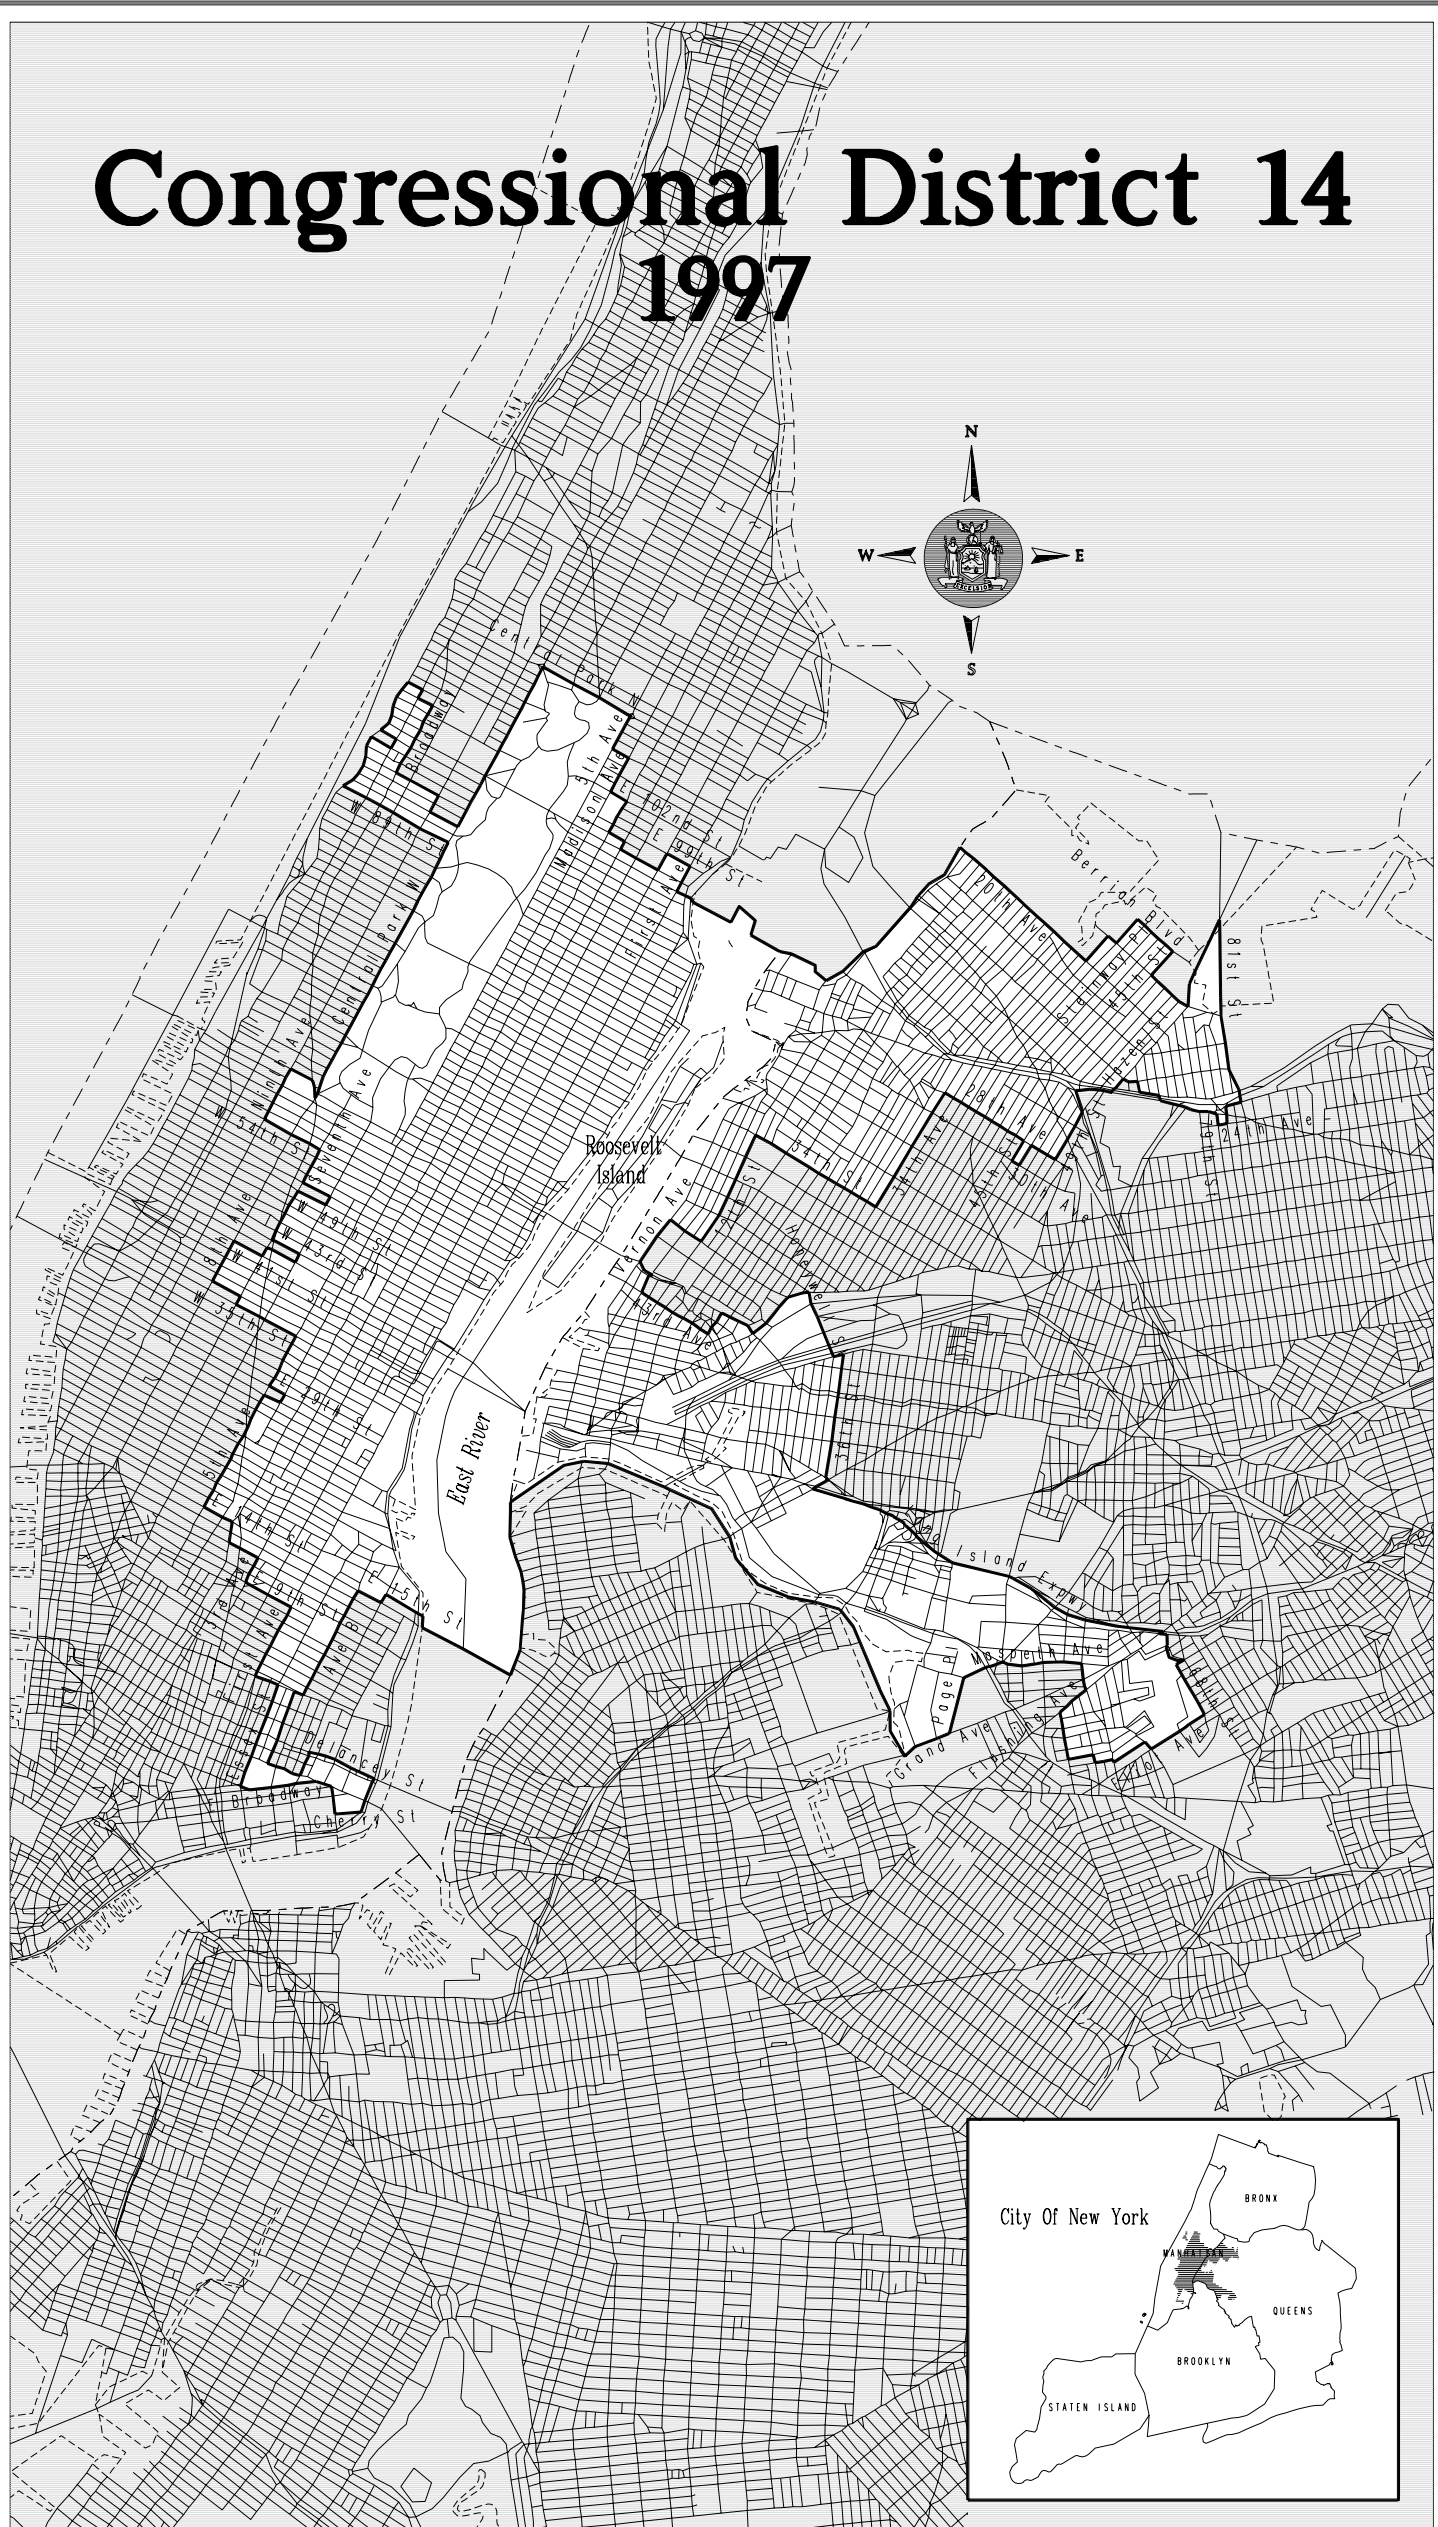

Congressional District 14

1997

=====

DISTRICT No. : 14

Total Population : 580,338
 Deviation : 1
Dev. Percentage : 0.00

	: NHwhite :	NHblack :	Hispanic:	NHameri :	NHasian :	NHother :
Total	: 452,465:	26,976:	64,465:	818:	34,547:	1,067:
Total %	: 77.97:	4.65:	11.11:	0.14:	5.95:	0.18:
Total18+	: 410,580:	22,439:	51,585:	693:	29,720:	754:
Total18+%	: 79.61:	4.35:	10.00:	0.13:	5.76:	0.15:
