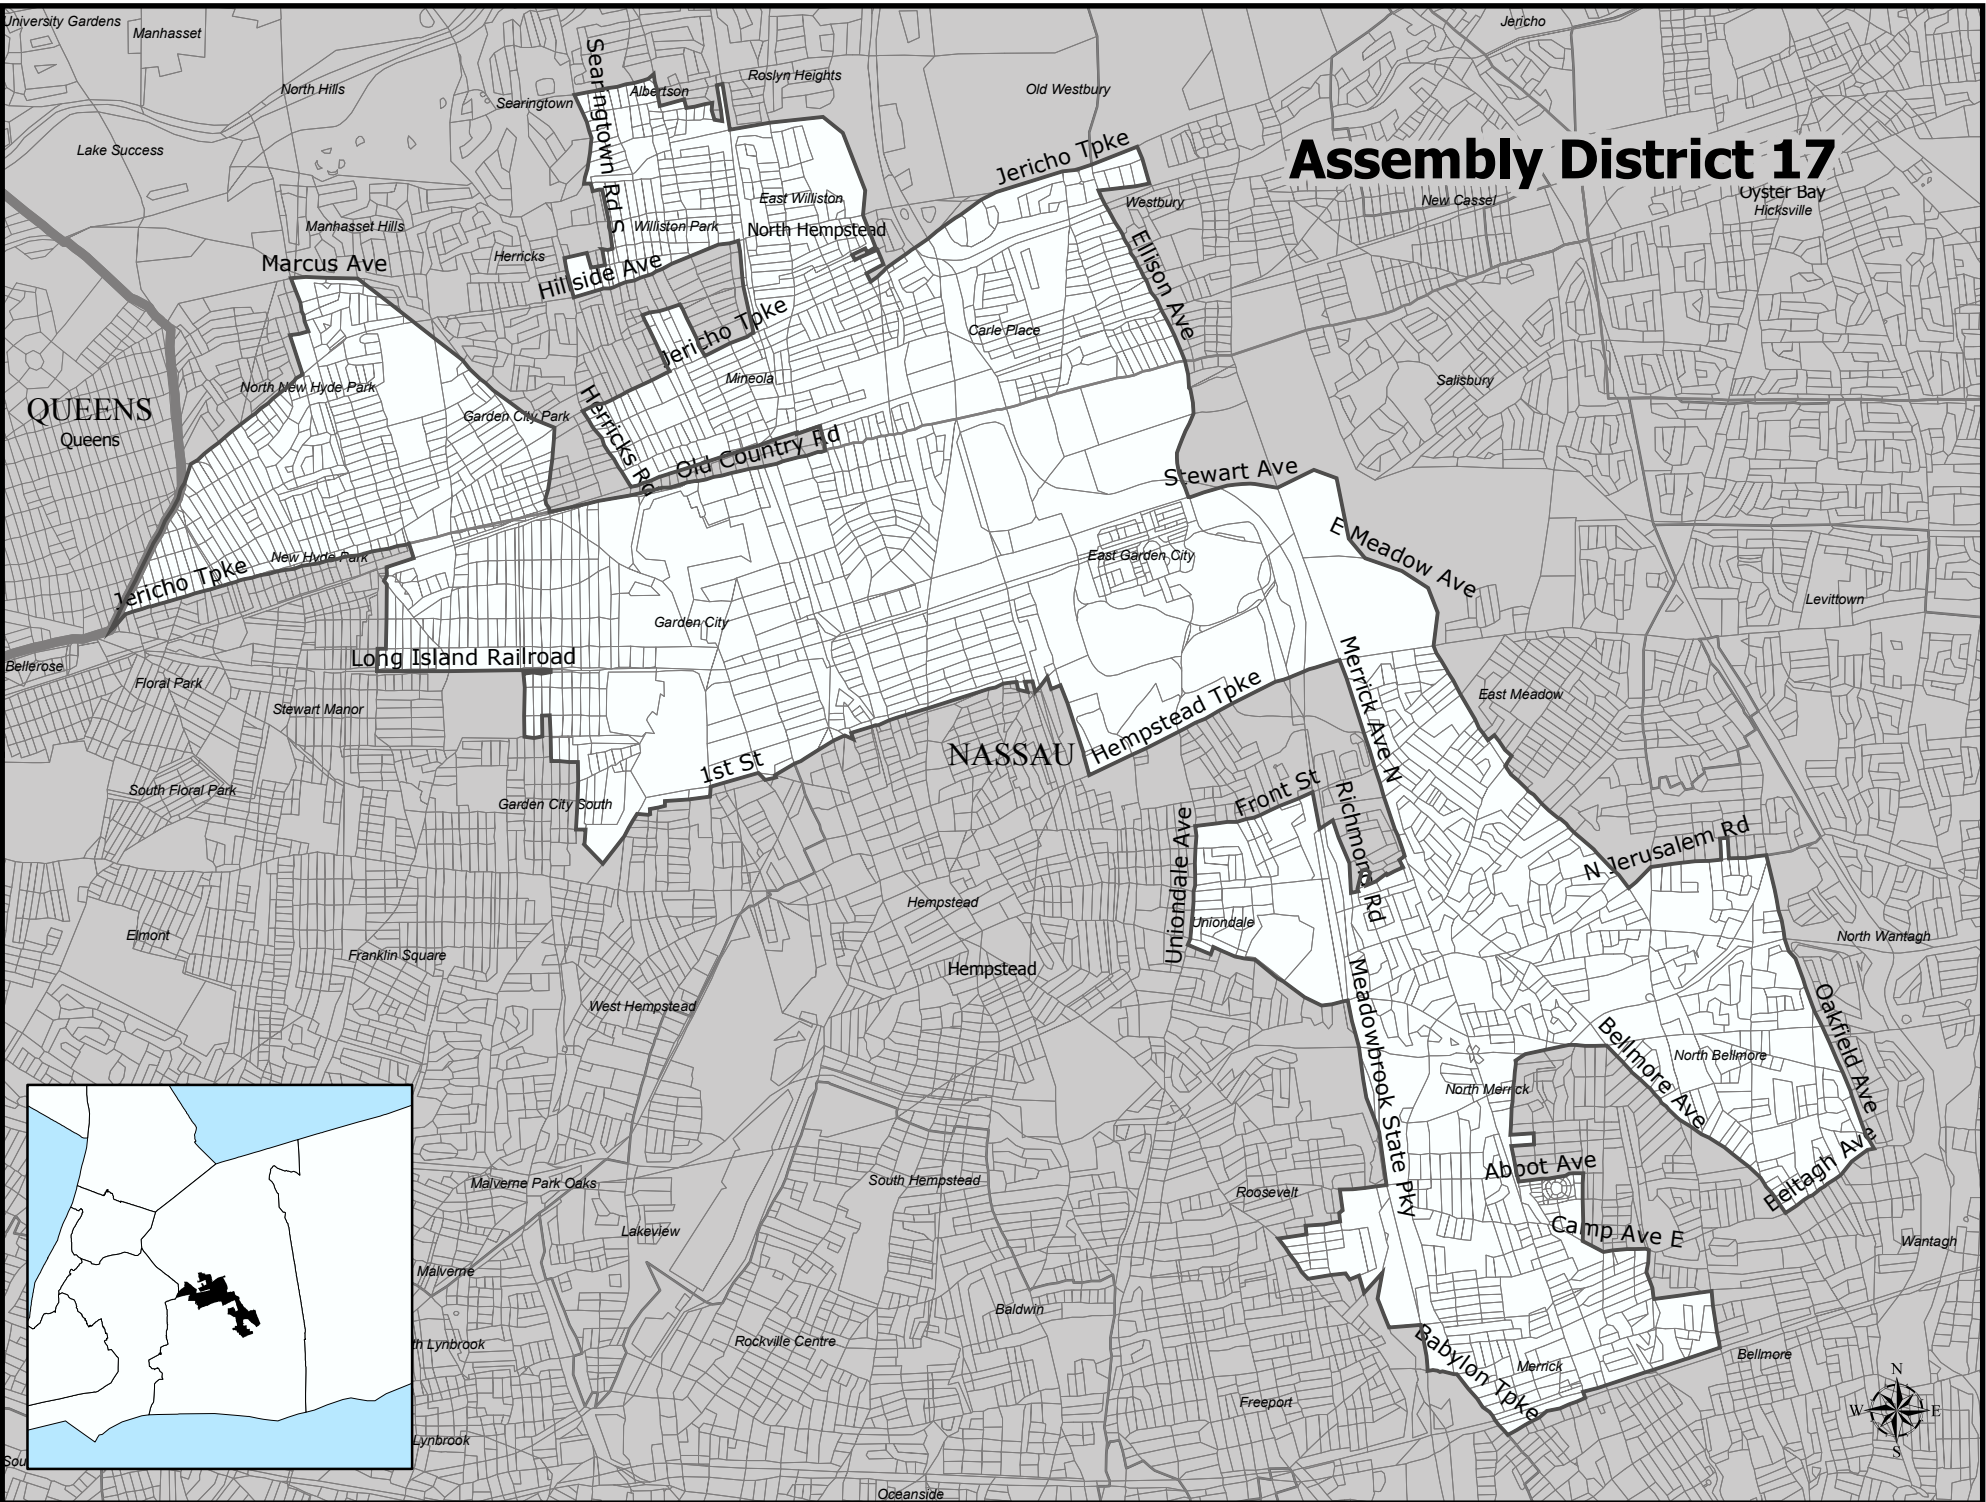

# Assembly District 17

# Assembly District 17

**Total Population :** 131,138  
**Deviation :** 4,629  
**Dev. Percentage :** 3.66

	NH White	NH Black	Hispanic	NH Amer Ind	NH Asian	NH Multi	NH Other
Total	106,768	5,635	9,197	102	7,718	1,502	216
Total %	81.42	4.30	7.01	0.08	5.89	1.15	0.16
Total18+	82,035	4,010	6,528	60	5,420	982	139
Total18%	82.72	4.04	6.58	0.06	5.47	0.99	0.14