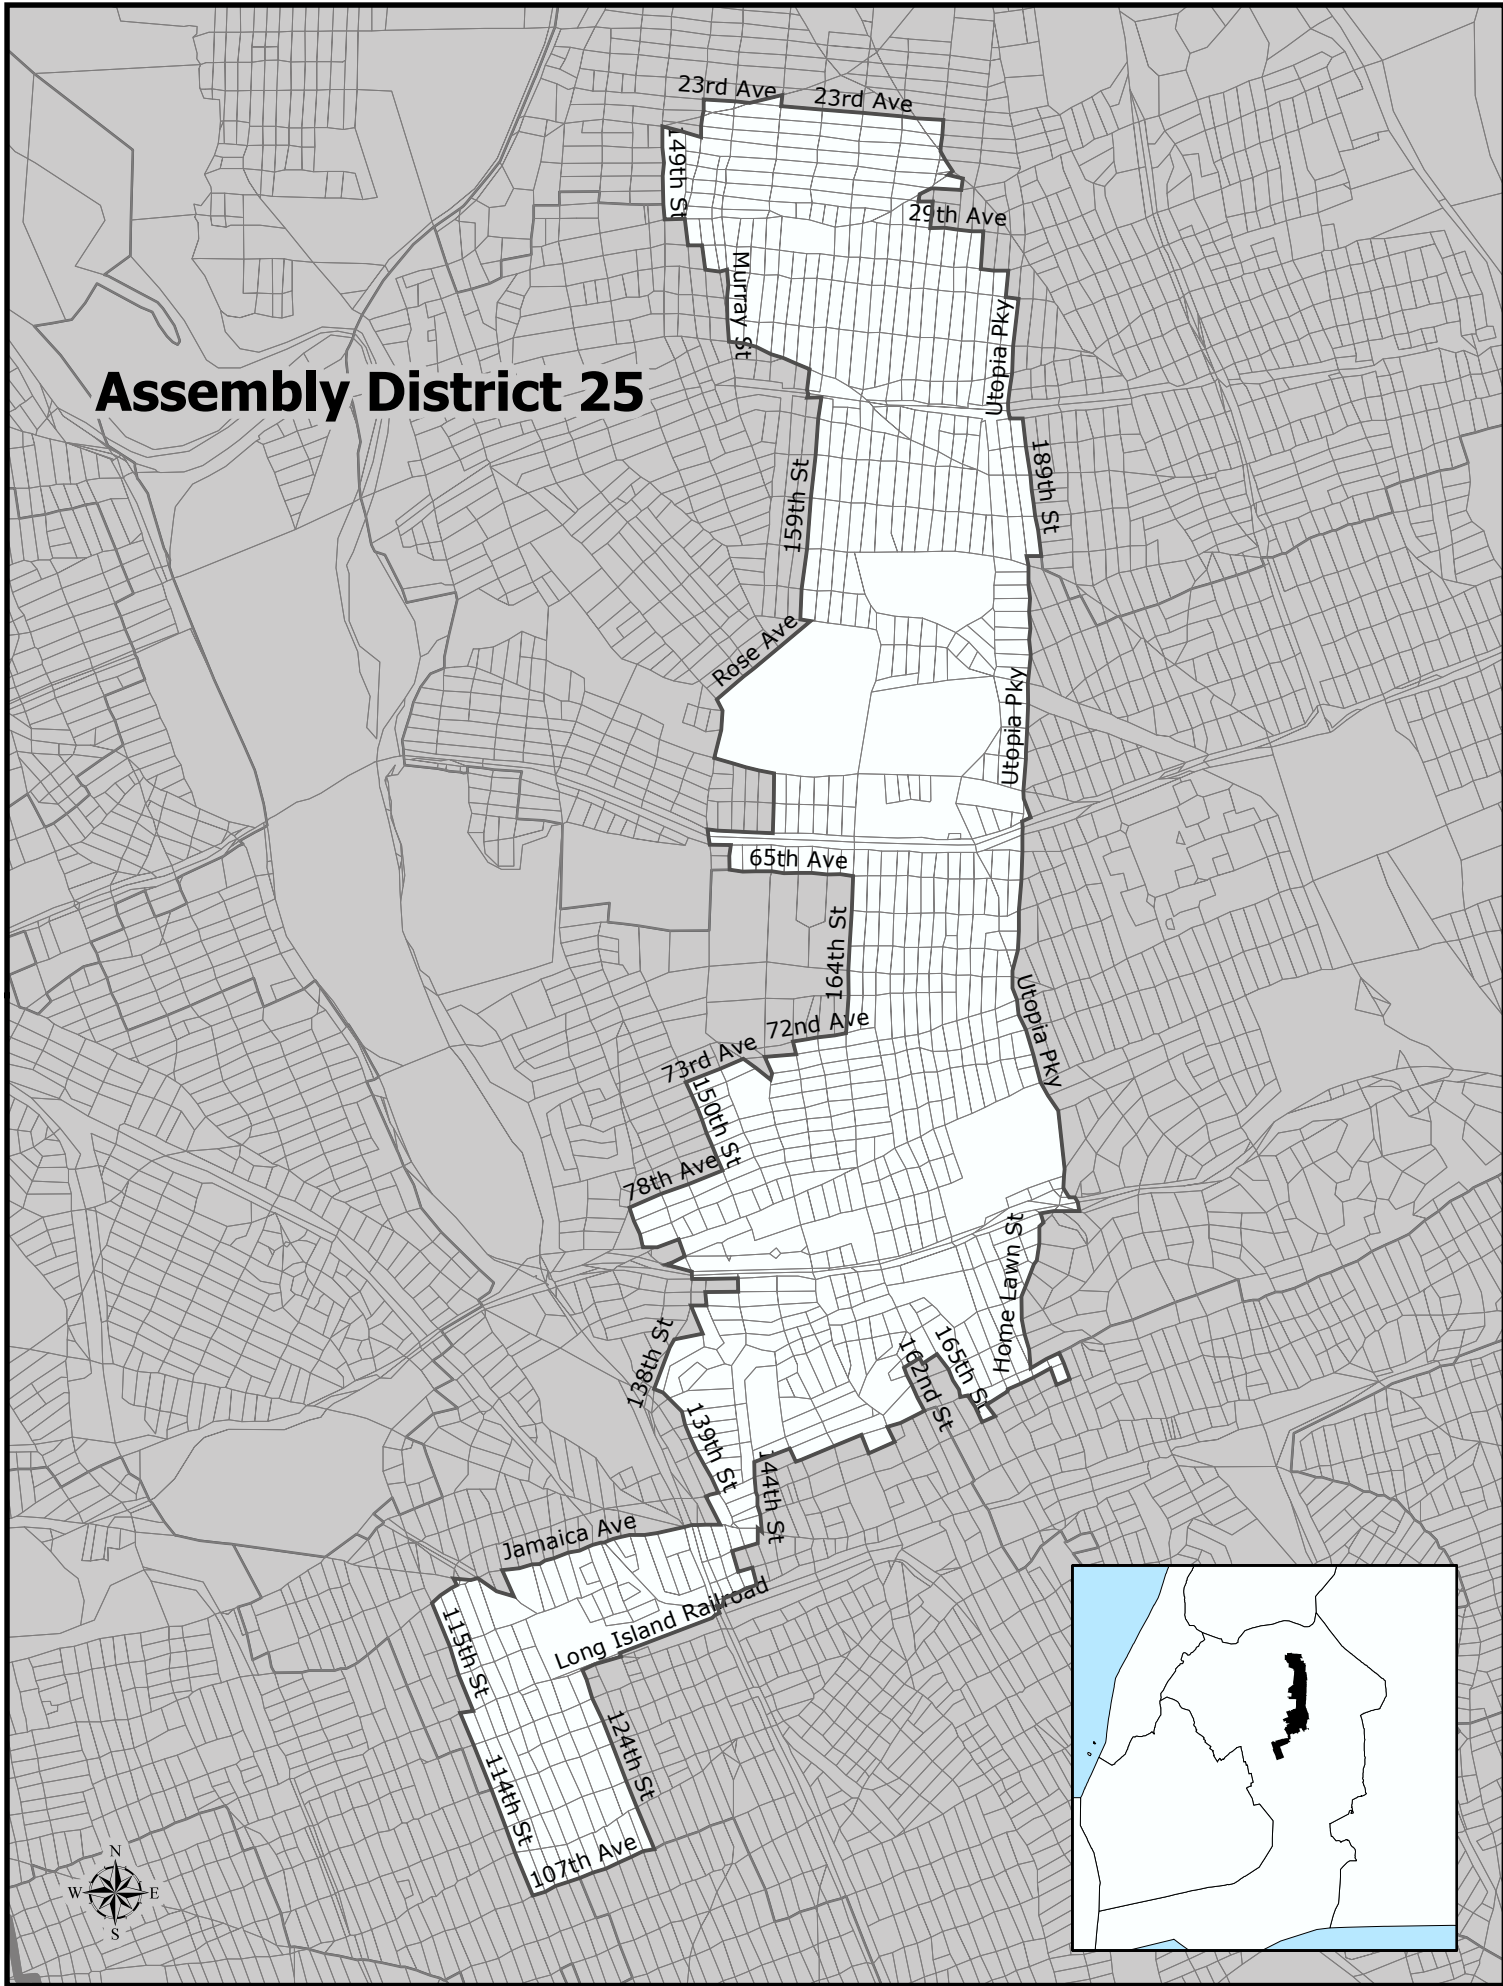

Assembly District 25

Assembly District 25

Total Population : 123,855
Deviation : -2,654
Dev. Percentage : -2.10

	NH White	NH Black	Hispanic	NH Amer Ind	NH Asian	NH Multi	NH Other
Total	40,472	9,582	25,146	591	36,733	8,253	3,078
Total %	32.68	7.74	20.30	0.48	29.66	6.66	2.49
Total18+	33,763	7,452	18,344	382	27,693	5,966	2,188
Total18%	35.25	7.78	19.15	0.40	28.91	6.23	2.28