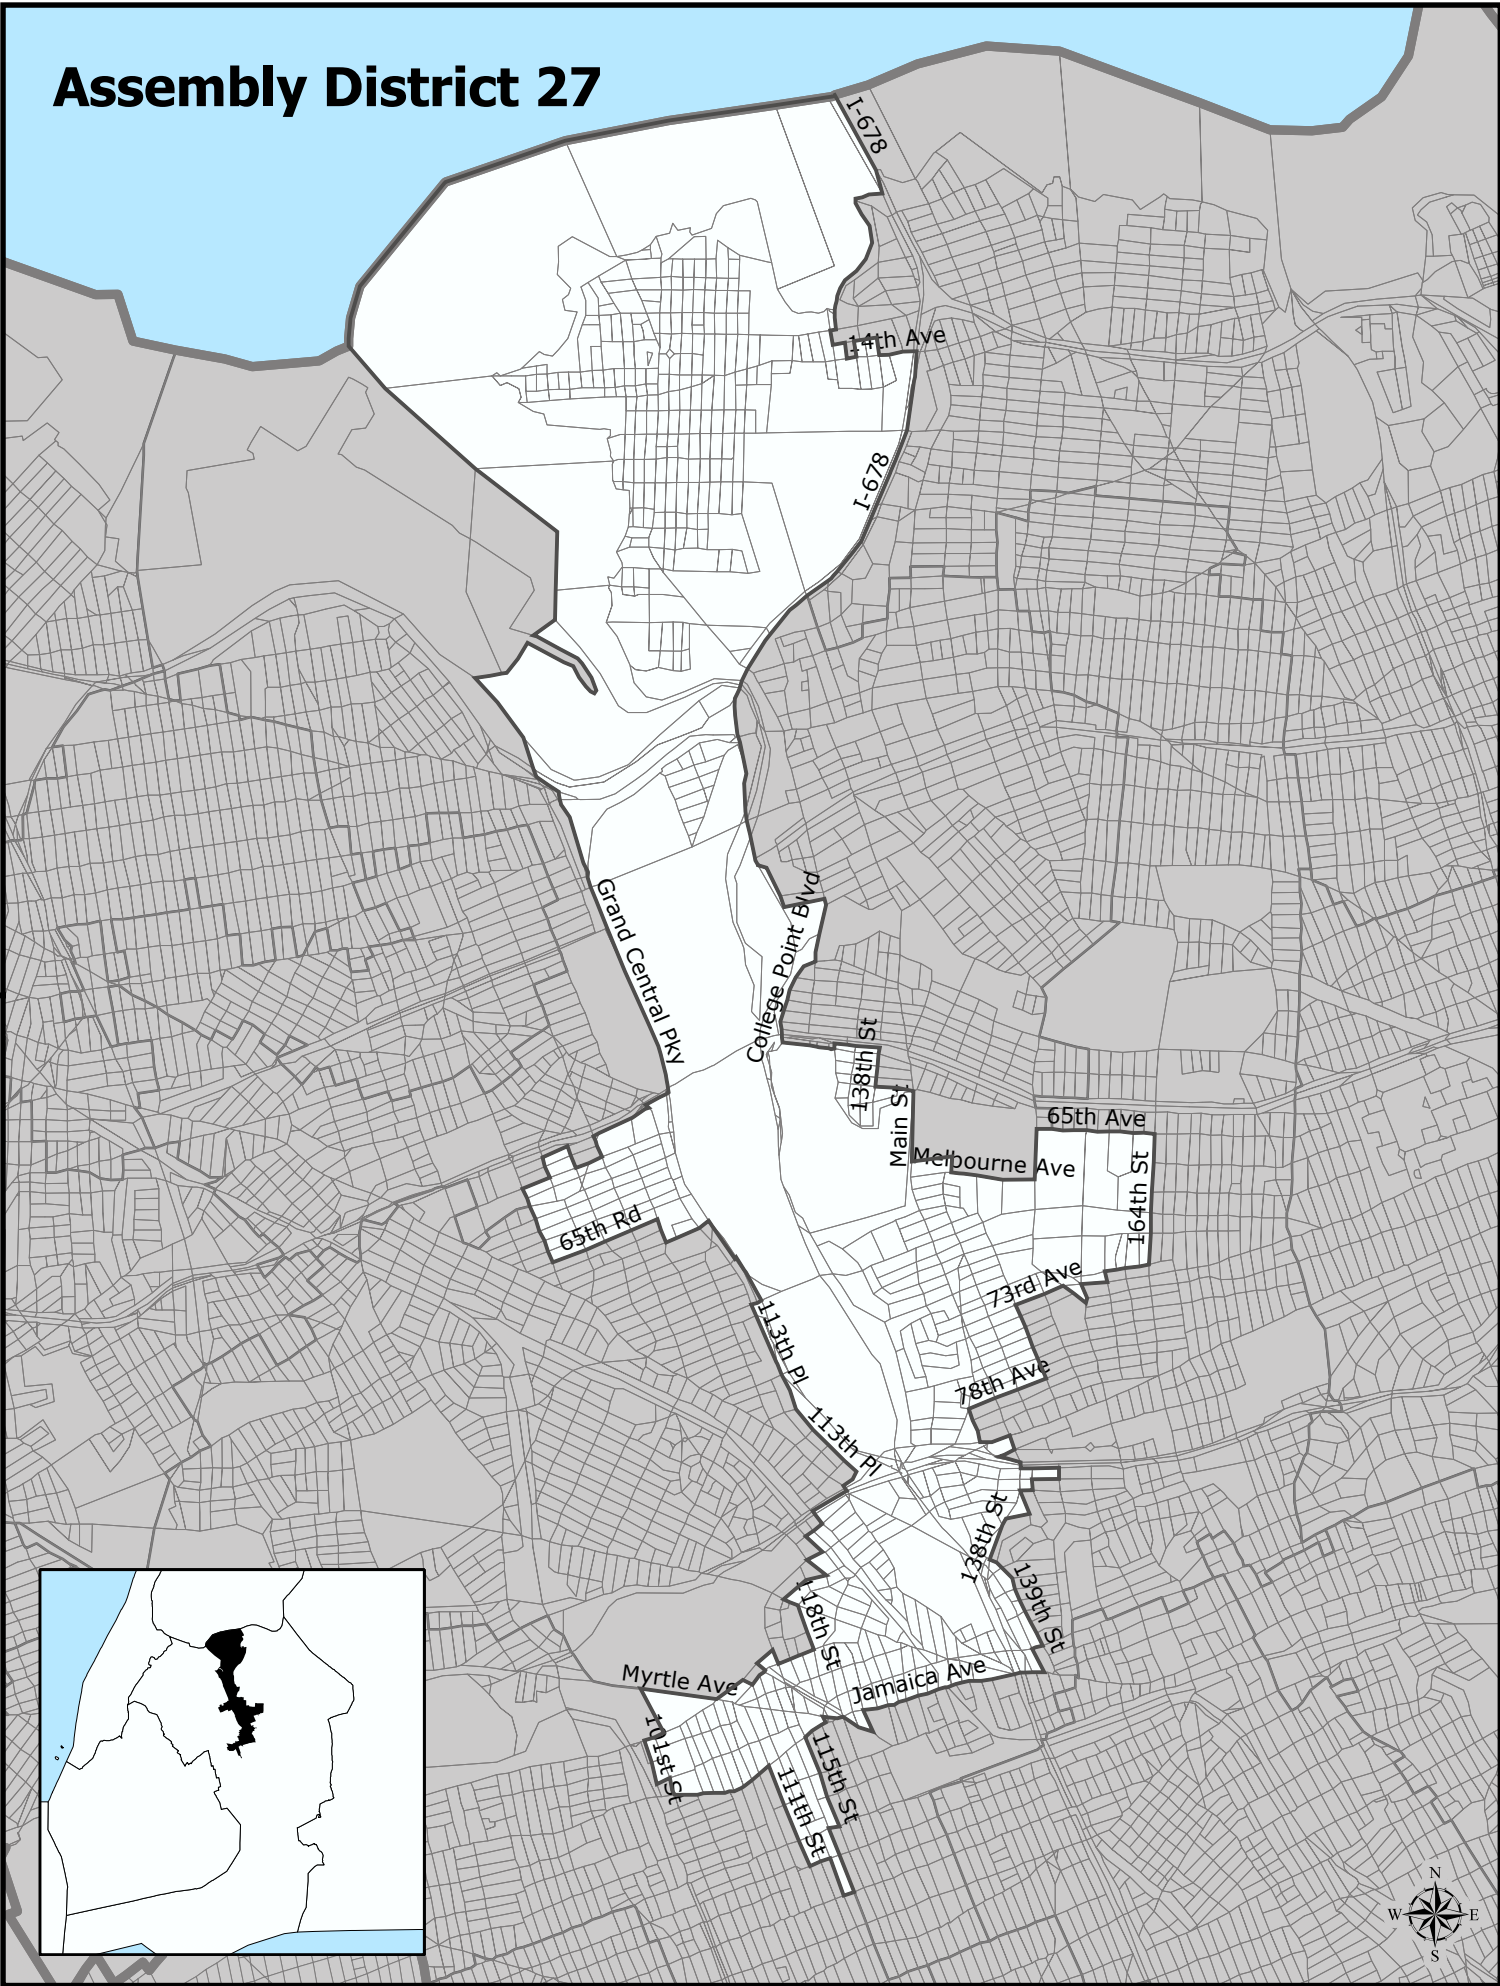

Assembly District 27

Assembly District 27

Total Population : 123,850
Deviation : -2,659
Dev. Percentage : -2.10

	NH White	NH Black	Hispanic	NH Amer Ind	NH Asian	NH Multi	NH Other
Total	62,488	9,195	26,334	322	18,694	5,314	1,503
Total %	50.45	7.42	21.26	0.26	15.09	4.29	1.21
Total18+	50,322	6,882	19,055	199	14,443	3,710	1,017
Total18%	52.62	7.20	19.93	0.21	15.10	3.88	1.06