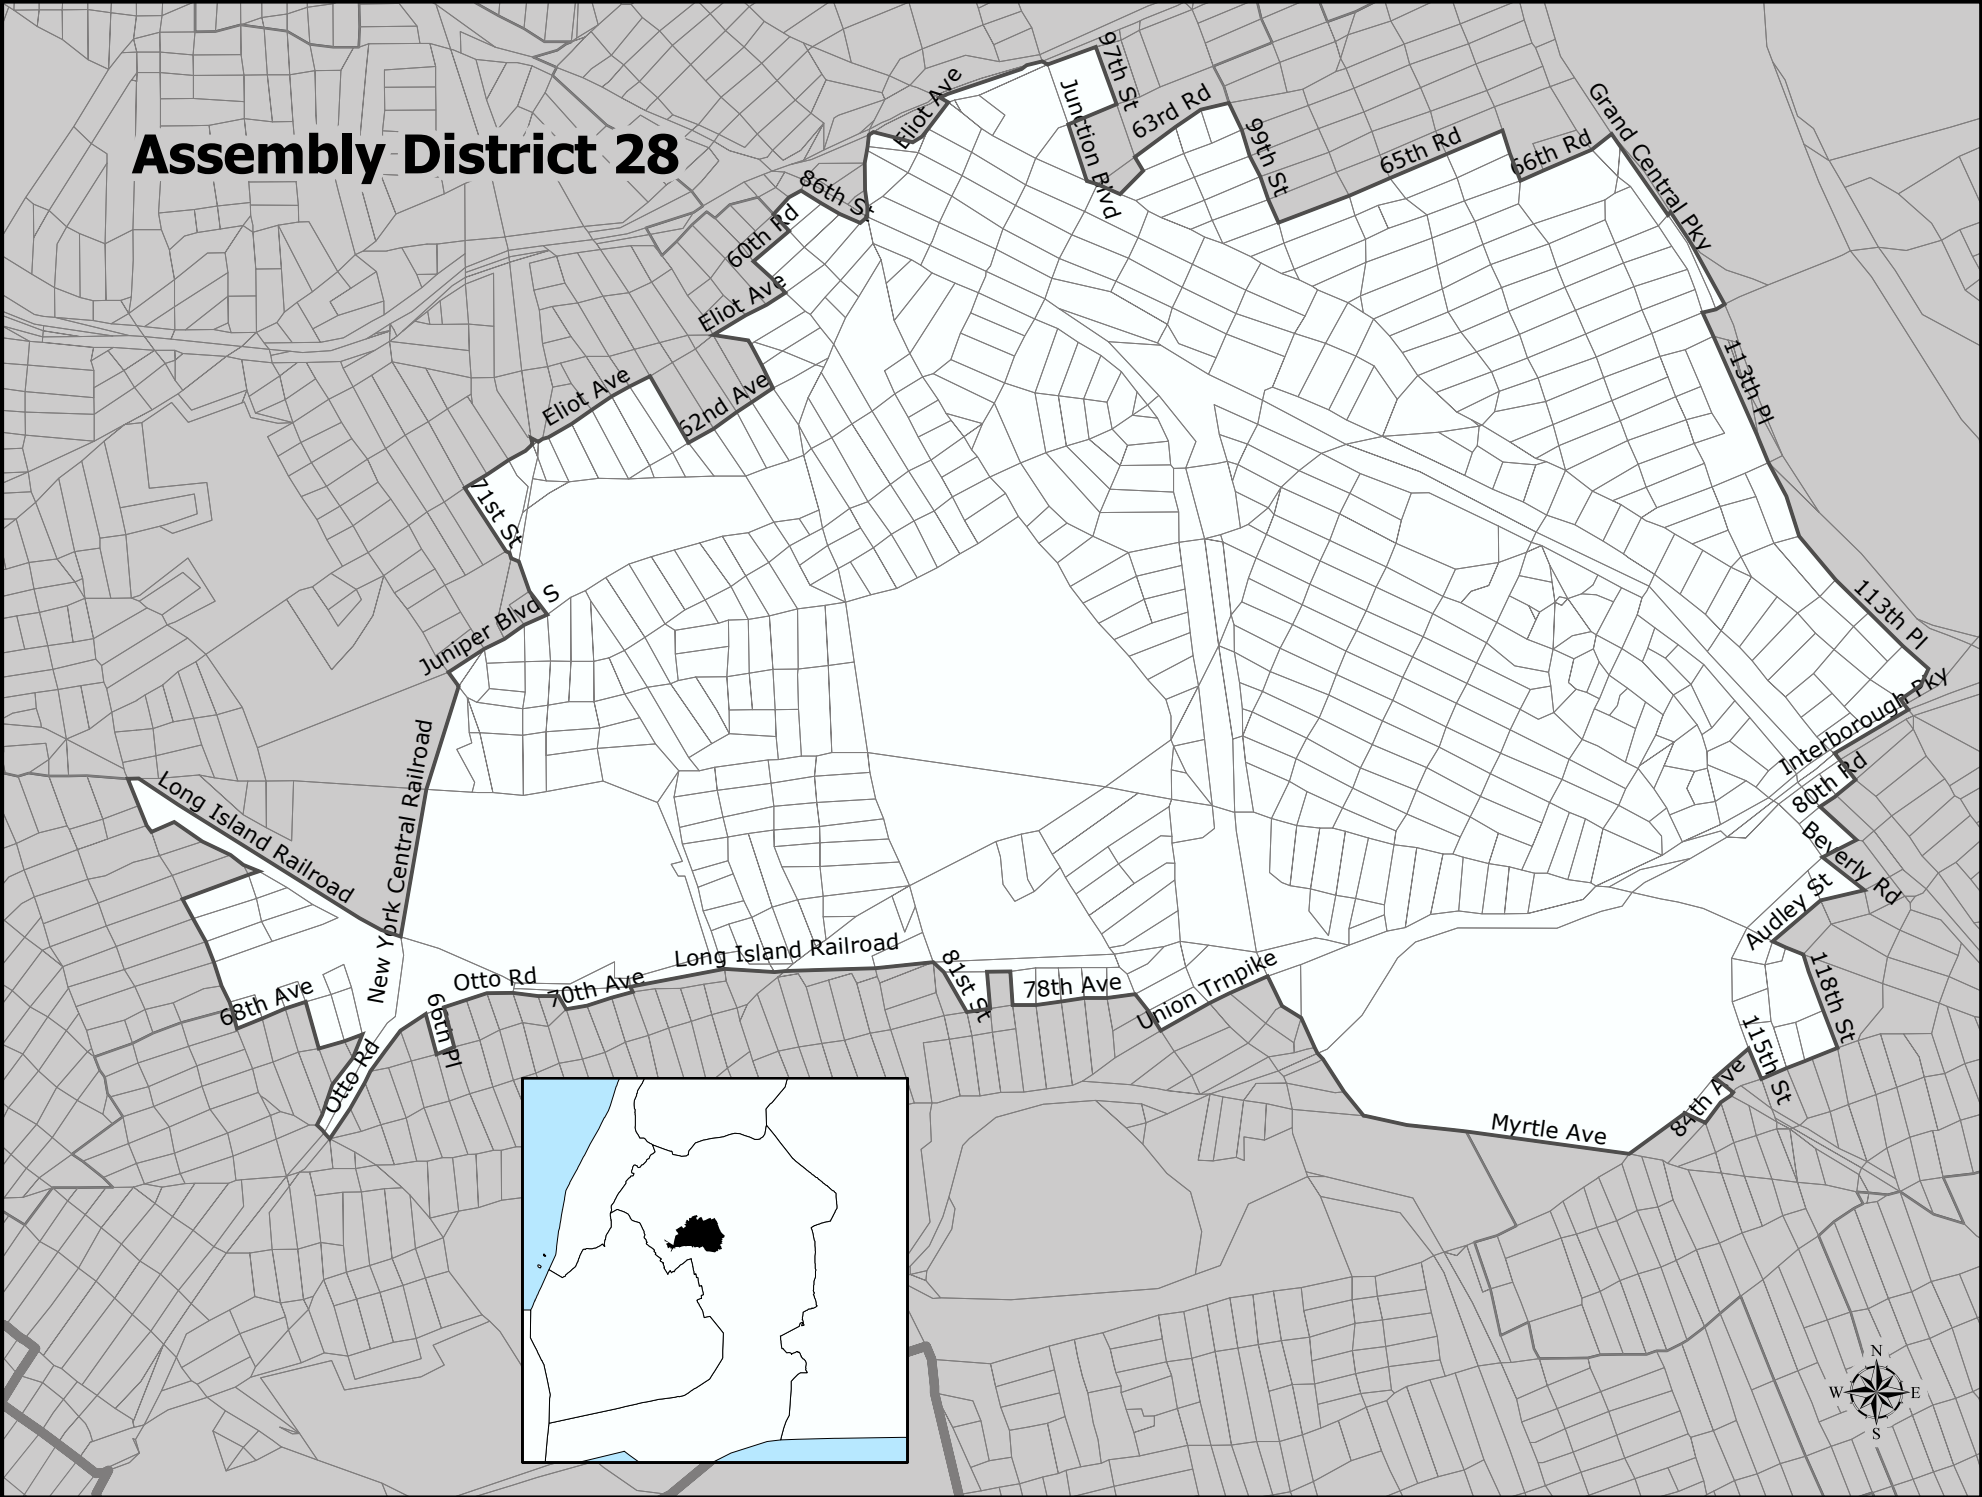

Assembly District 28

Assembly District 28

Total Population : 123,854
Deviation : -2,655
Dev. Percentage : -2.10

	NH White	NH Black	Hispanic	NH Amer Ind	NH Asian	NH Multi	NH Other
Total	84,947	1,936	13,679	104	19,766	3,042	380
Total %	68.59	1.56	11.04	0.08	15.96	2.46	0.31
Total18+	72,497	1,633	10,785	81	15,980	2,323	264
Total18%	70.00	1.58	10.41	0.08	15.43	2.24	0.25