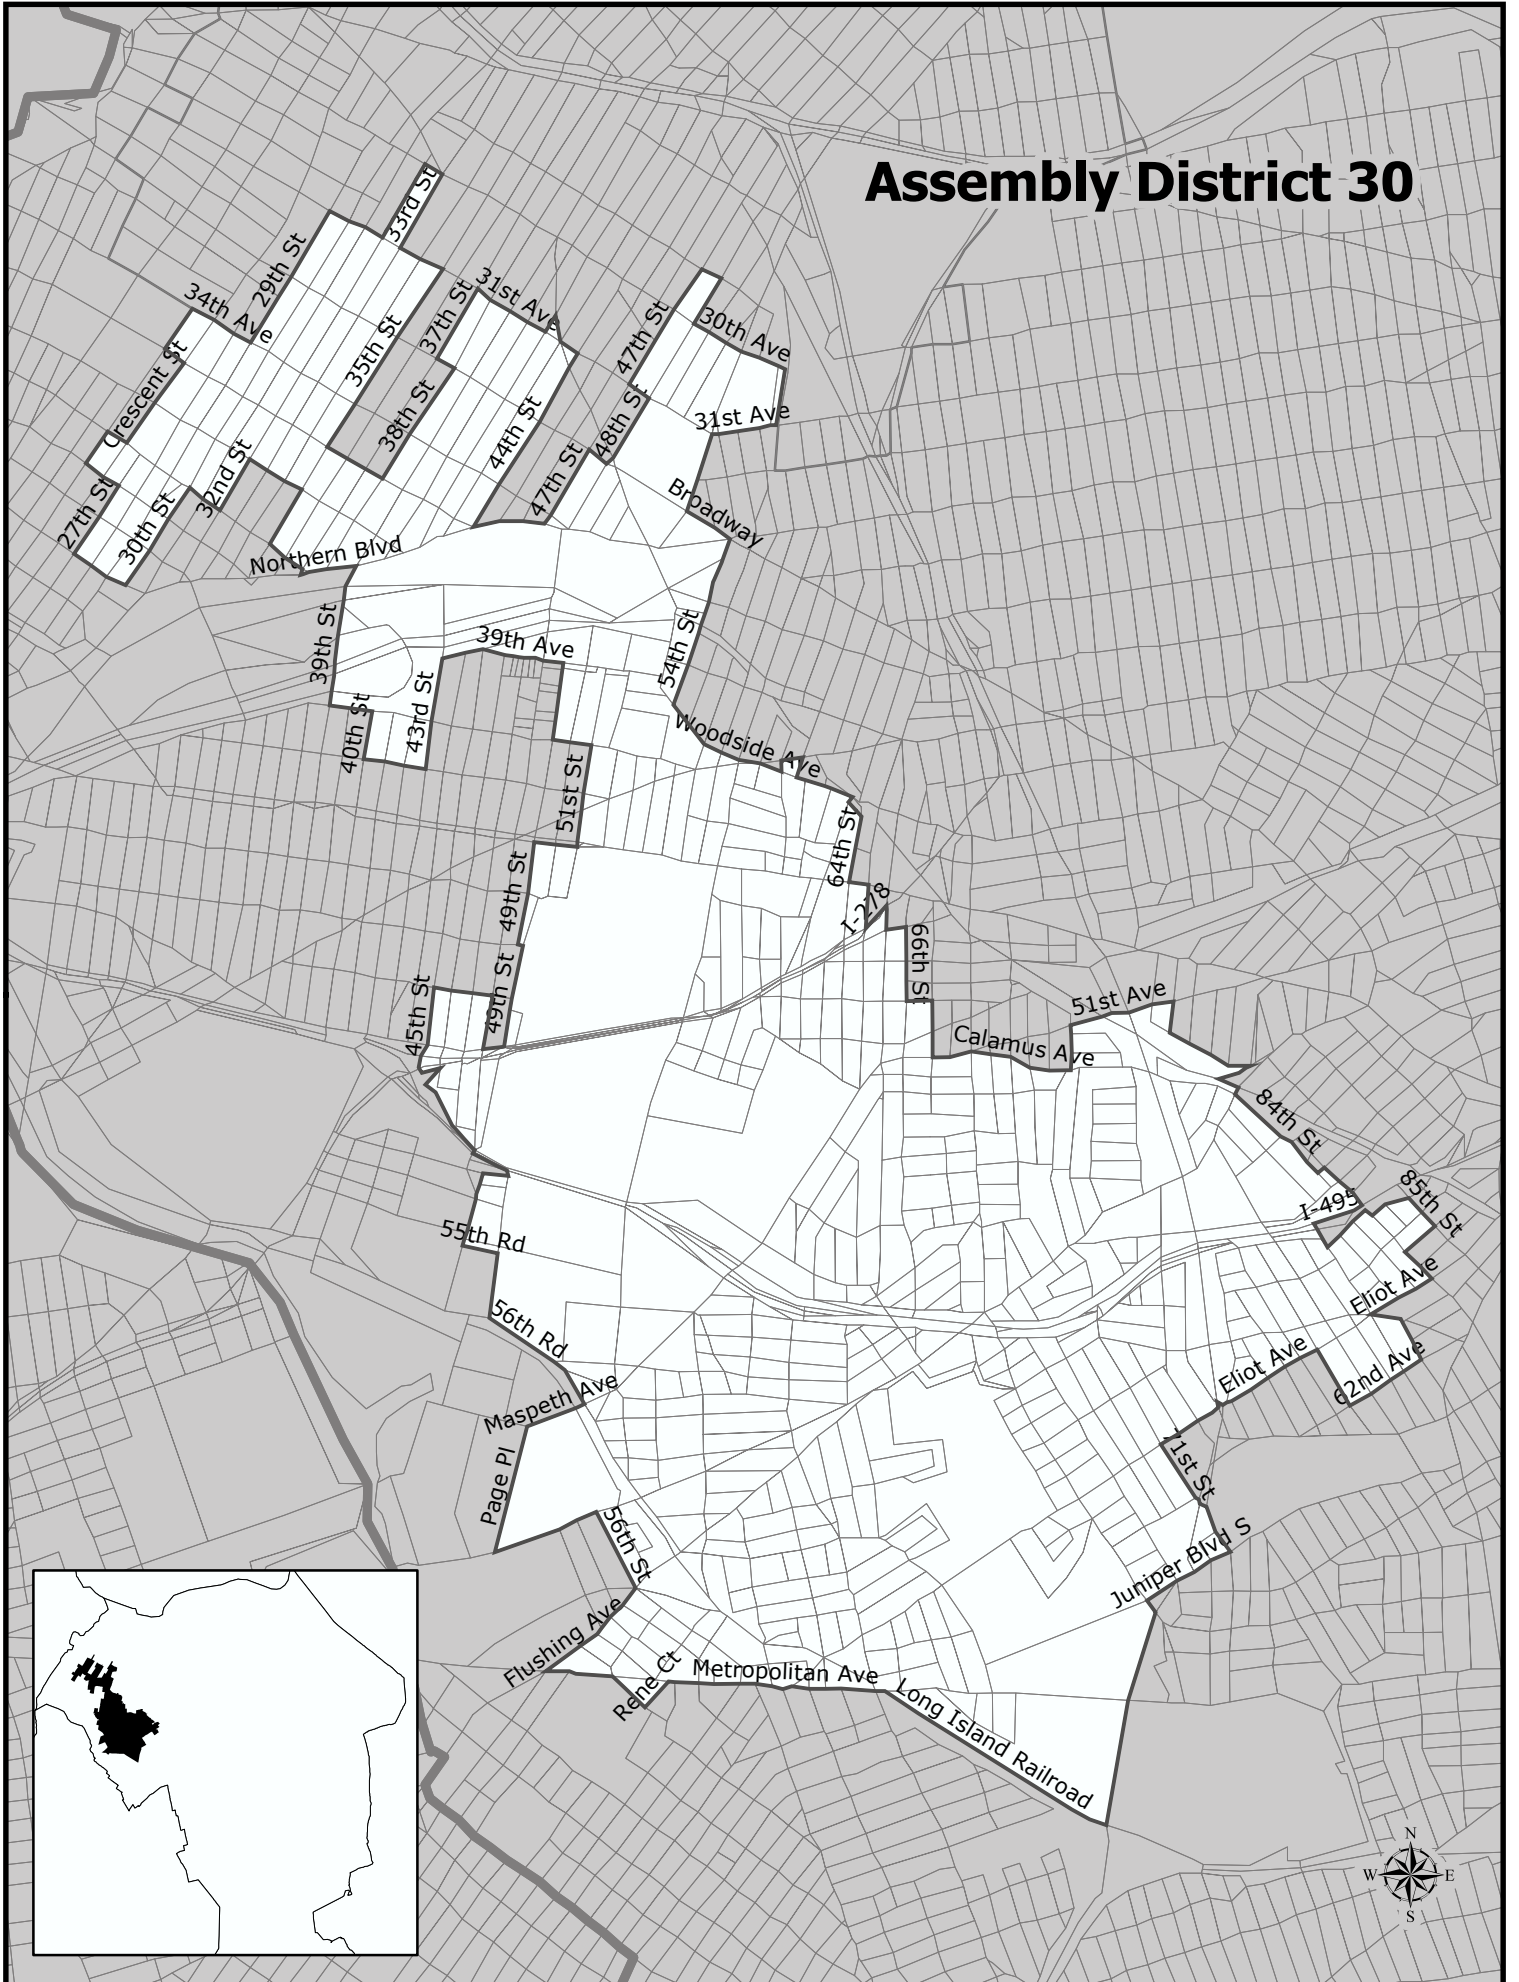

Assembly District 30

Assembly District 30

Total Population : 123,852
Deviation : -2,657
Dev. Percentage : -2.10

	NH White	NH Black	Hispanic	NH Amer Ind	NH Asian	NH Multi	NH Other
Total	63,559	2,356	30,991	163	21,198	4,546	1,039
Total %	51.32	1.90	25.02	0.13	17.12	3.67	0.84
Total18+	54,279	1,763	23,112	91	16,635	3,523	787
Total18%	54.18	1.76	23.07	0.09	16.60	3.52	0.79