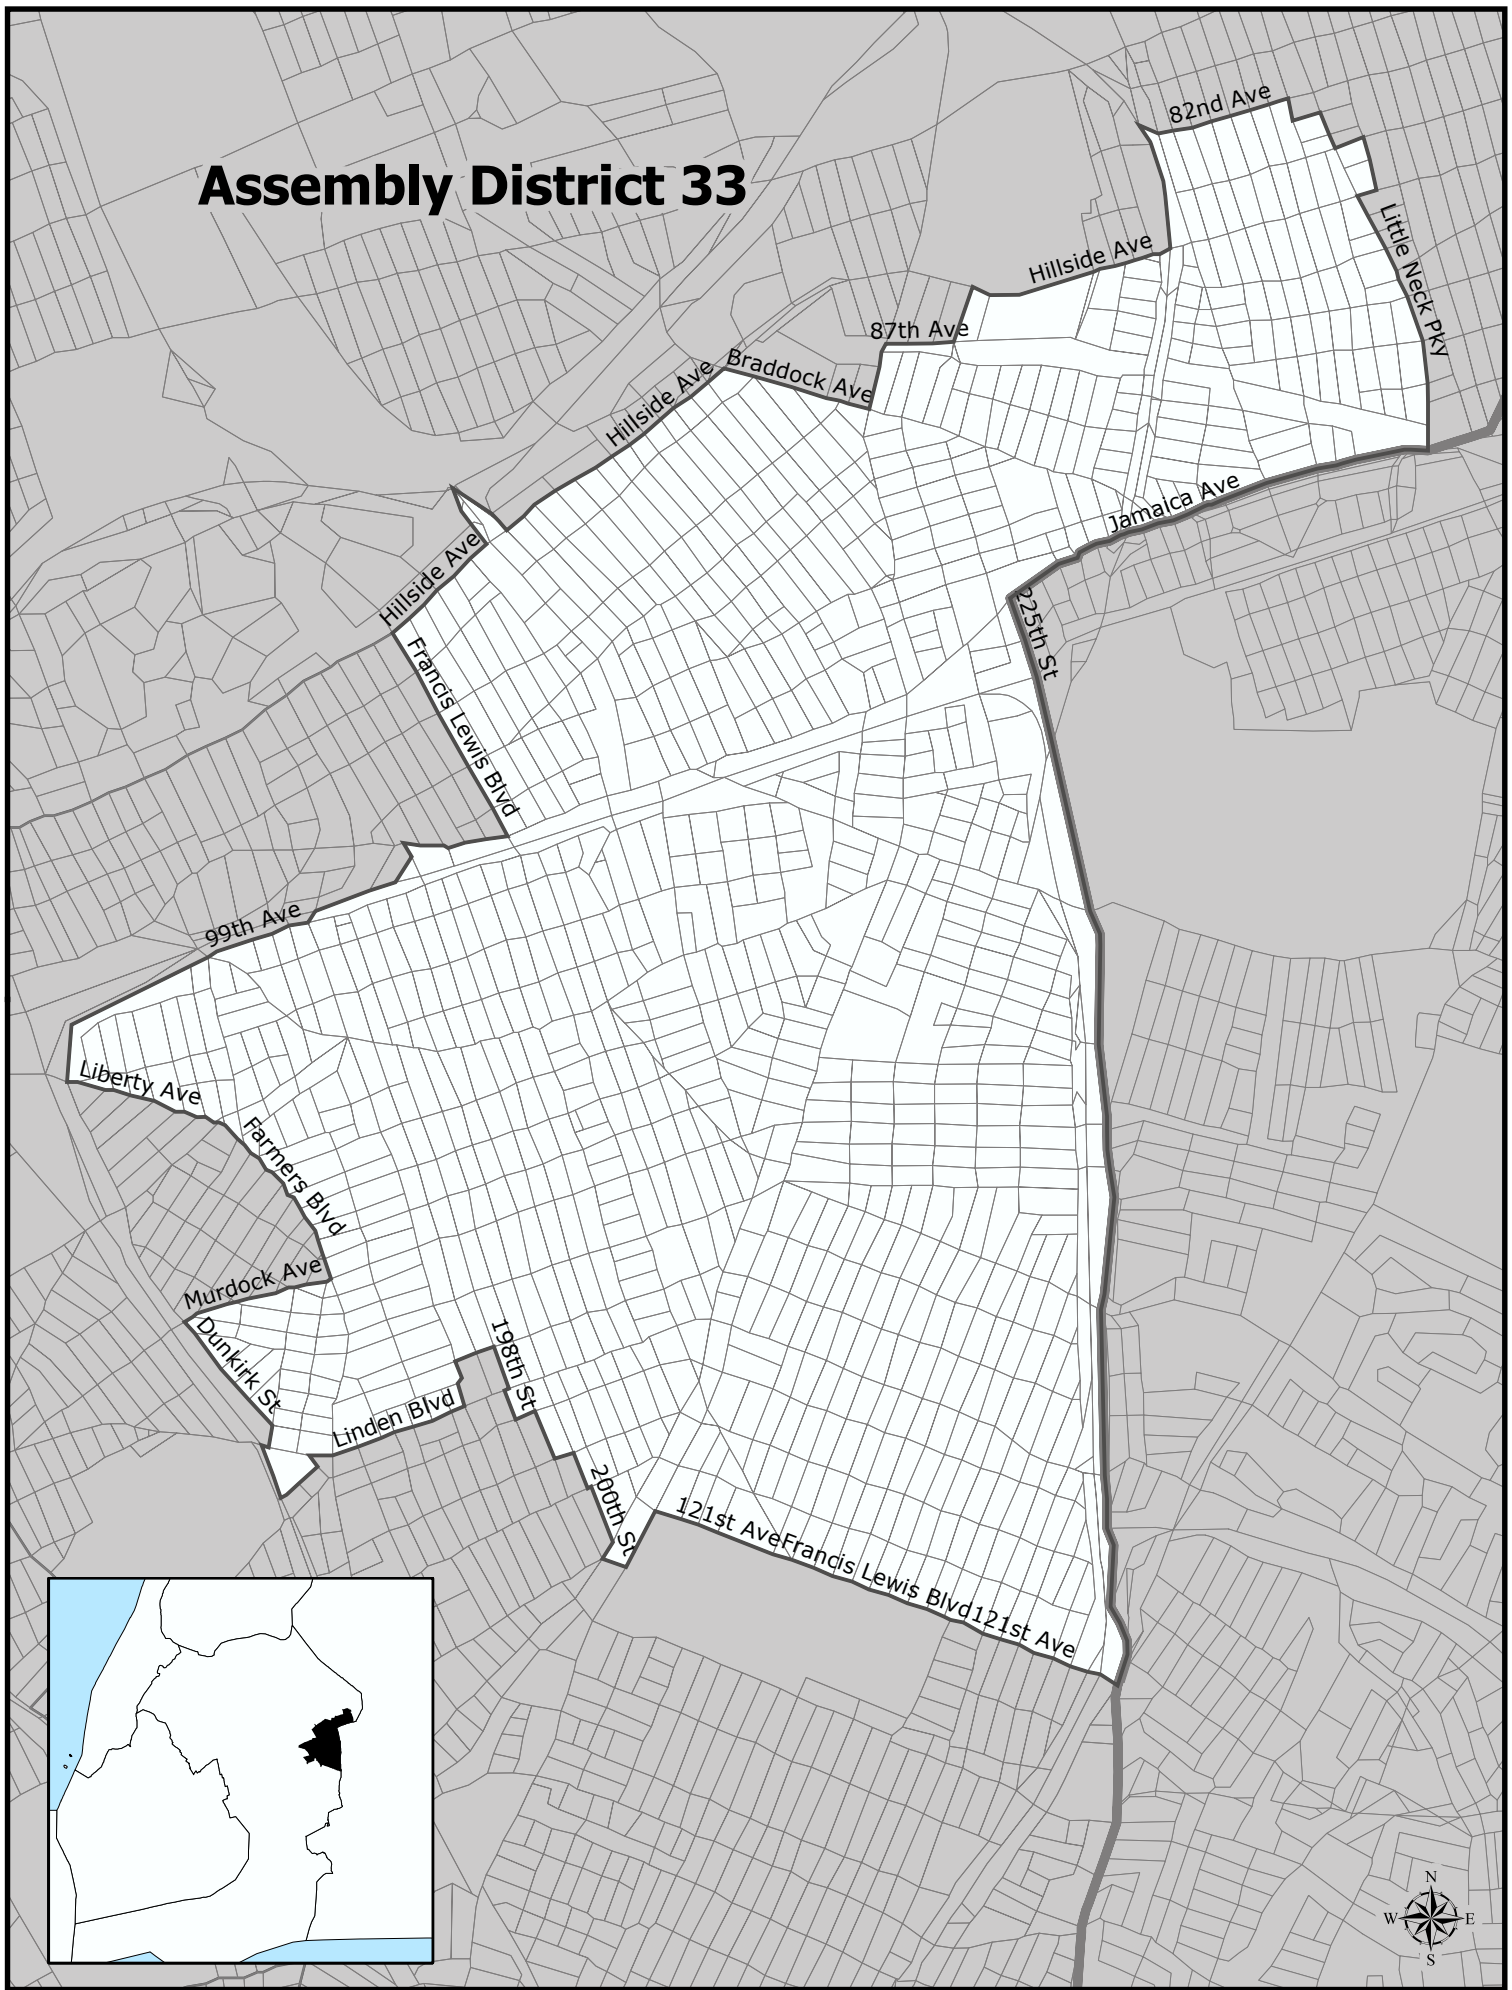

Assembly District 33

Assembly District 33

Total Population : 123,853
Deviation : -2,656
Dev. Percentage : -2.10

	NH White	NH Black	Hispanic	NH Amer Ind	NH Asian	NH Multi	NH Other
Total	13,647	78,538	13,279	442	10,241	5,552	2,154
Total %	11.02	63.41	10.72	0.36	8.27	4.48	1.74
Total18+	11,444	57,408	9,385	272	7,356	4,086	1,500
Total18%	12.51	62.77	10.26	0.30	8.04	4.47	1.64