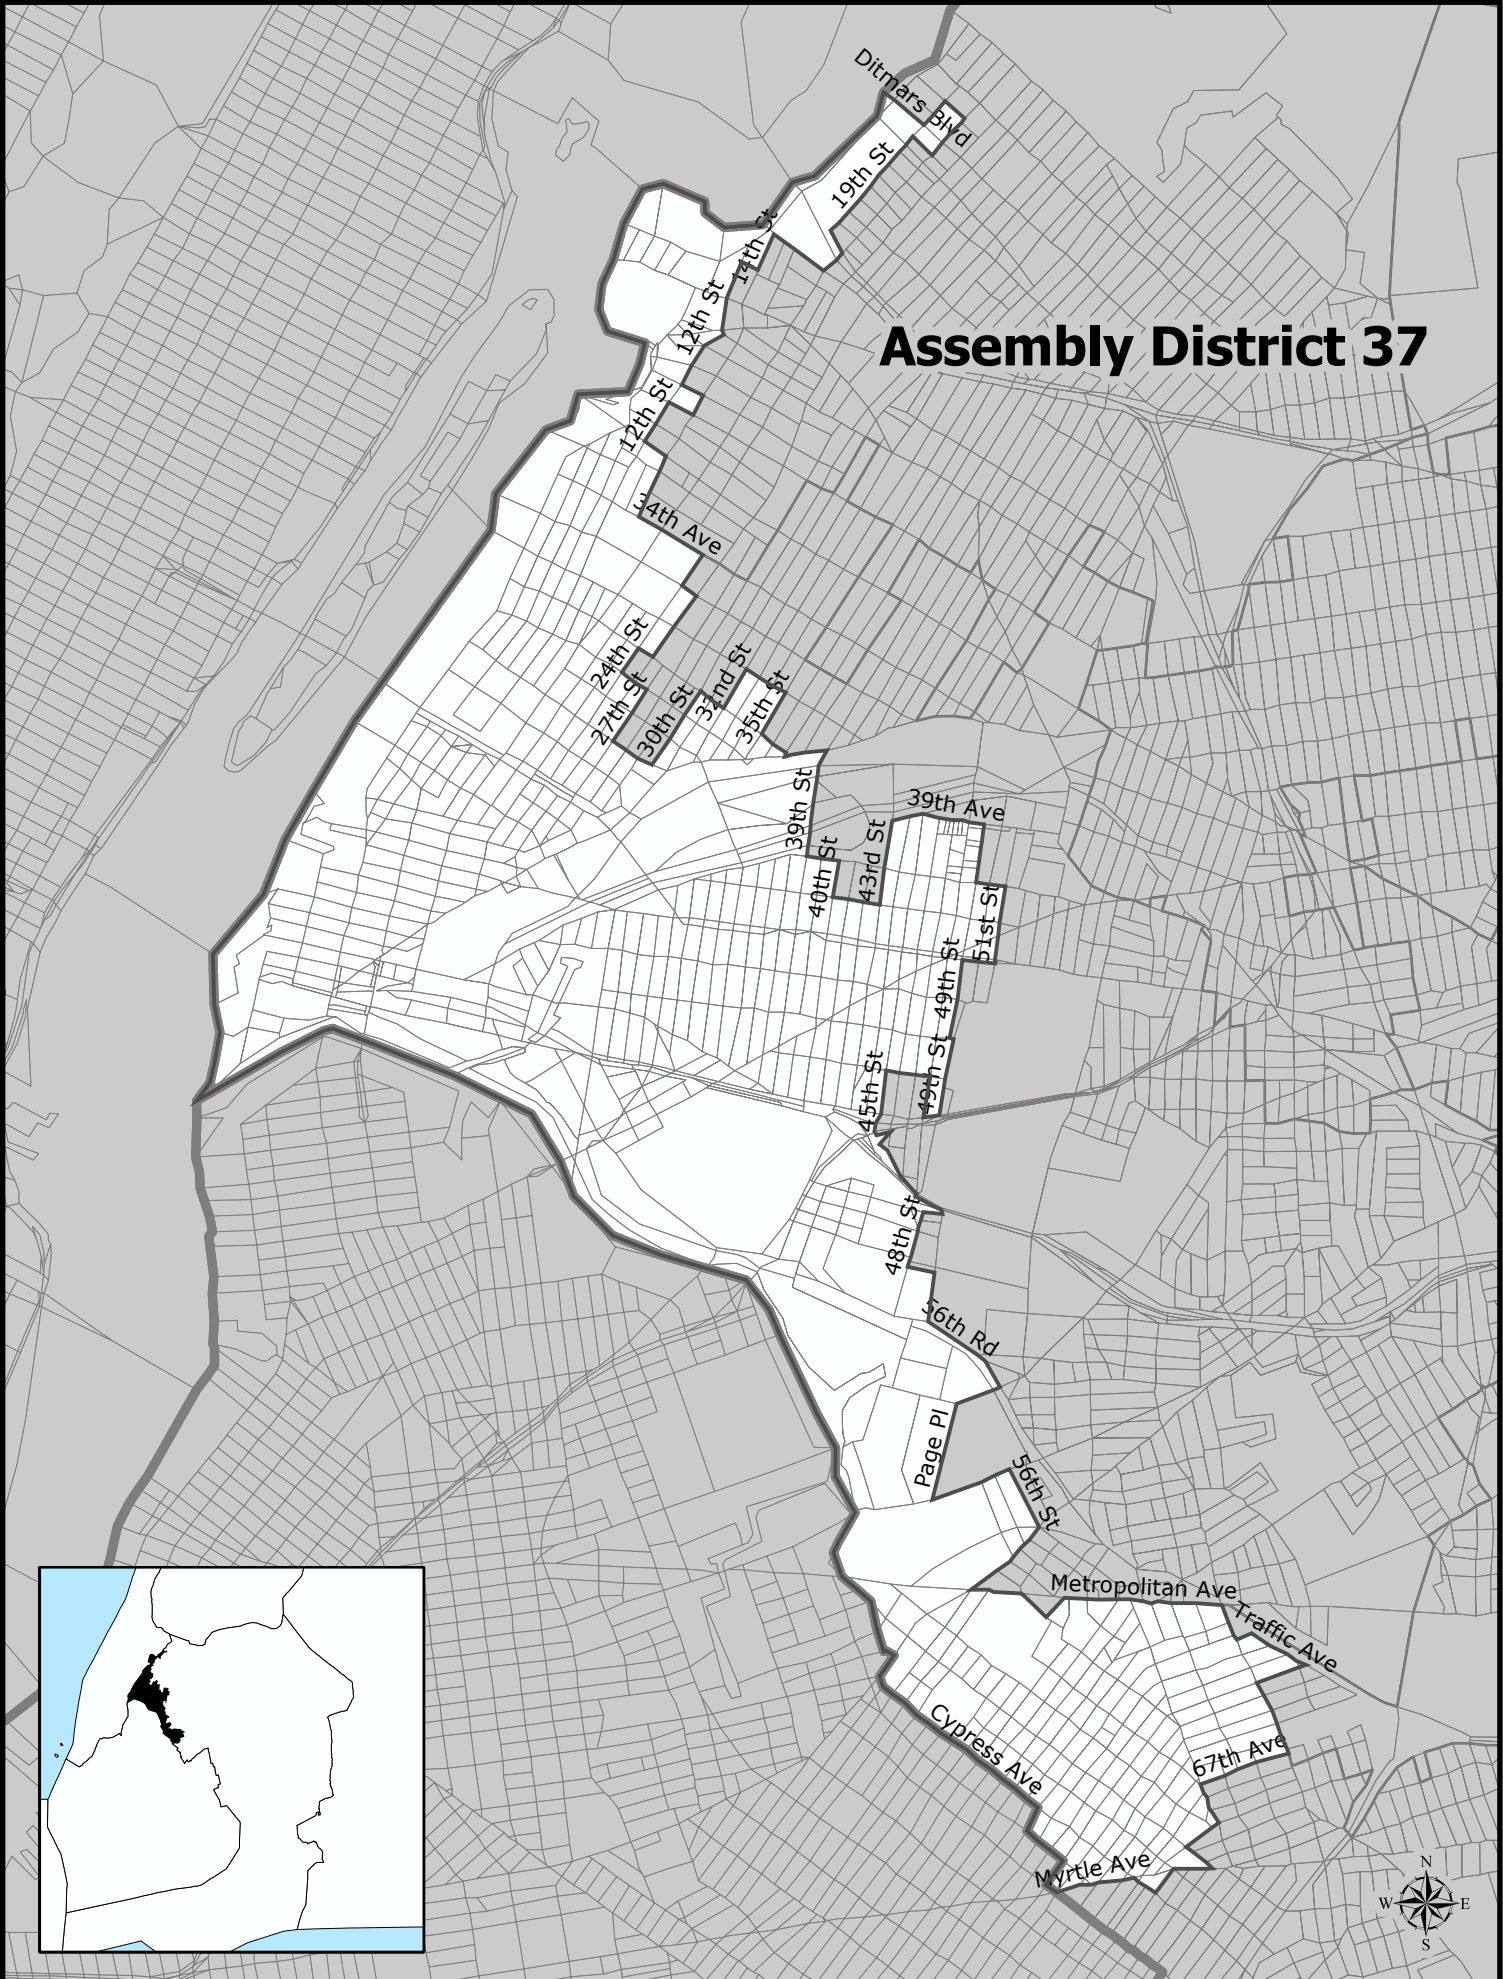

# Assembly District 37

# Assembly District 37

**Total Population :** 123,856  
**Deviation :** -2,653  
**Dev. Percentage :** -2.10

	NH White	NH Black	Hispanic	NH Amer Ind	NH Asian	NH Multi	NH Other
Total	38,196	12,327	52,130	258	16,131	4,081	733
Total %	30.84	9.95	42.09	0.21	13.02	3.29	0.59
Total18+	32,572	8,208	36,352	148	12,662	3,050	487
Total18%	34.84	8.78	38.89	0.16	13.55	3.26	0.52