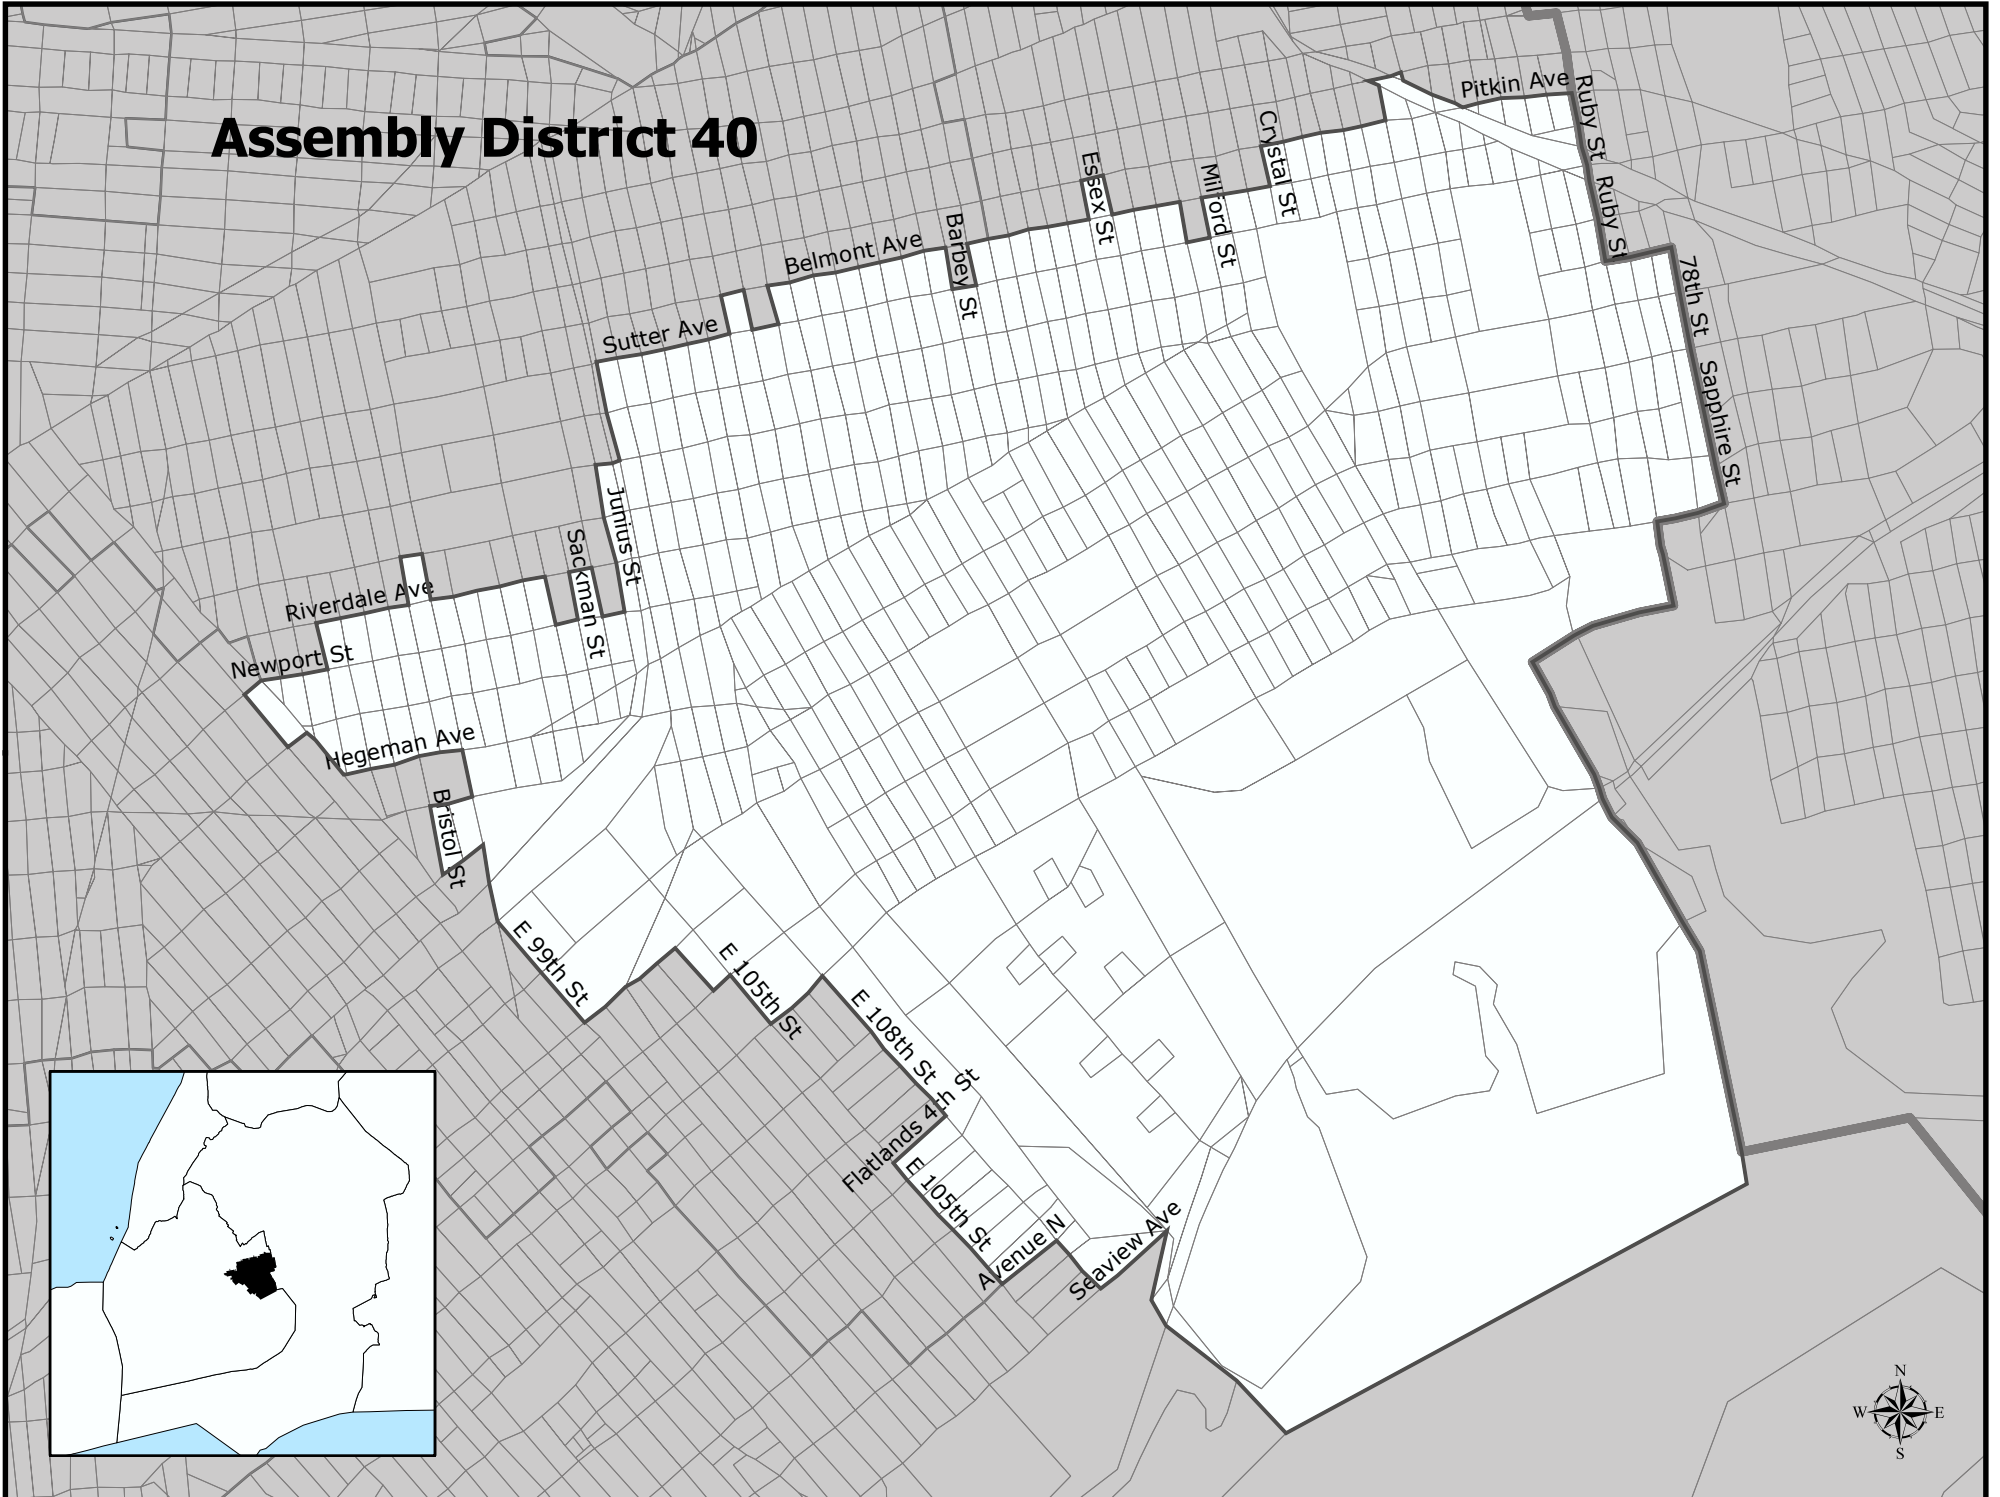

Assembly District 40

Assembly District 40

Total Population : 121,209
Deviation : -5,300
Dev. Percentage : -4.19

	NH White	NH Black	Hispanic	NH Amer Ind	NH Asian	NH Multi	NH Other
Total	6,540	81,191	27,760	349	1,579	3,198	592
Total %	5.40	66.98	22.90	0.29	1.30	2.64	0.49
Total18+	5,554	54,219	18,084	229	1,193	2,305	403
Total18%	6.77	66.13	22.06	0.28	1.46	2.81	0.49